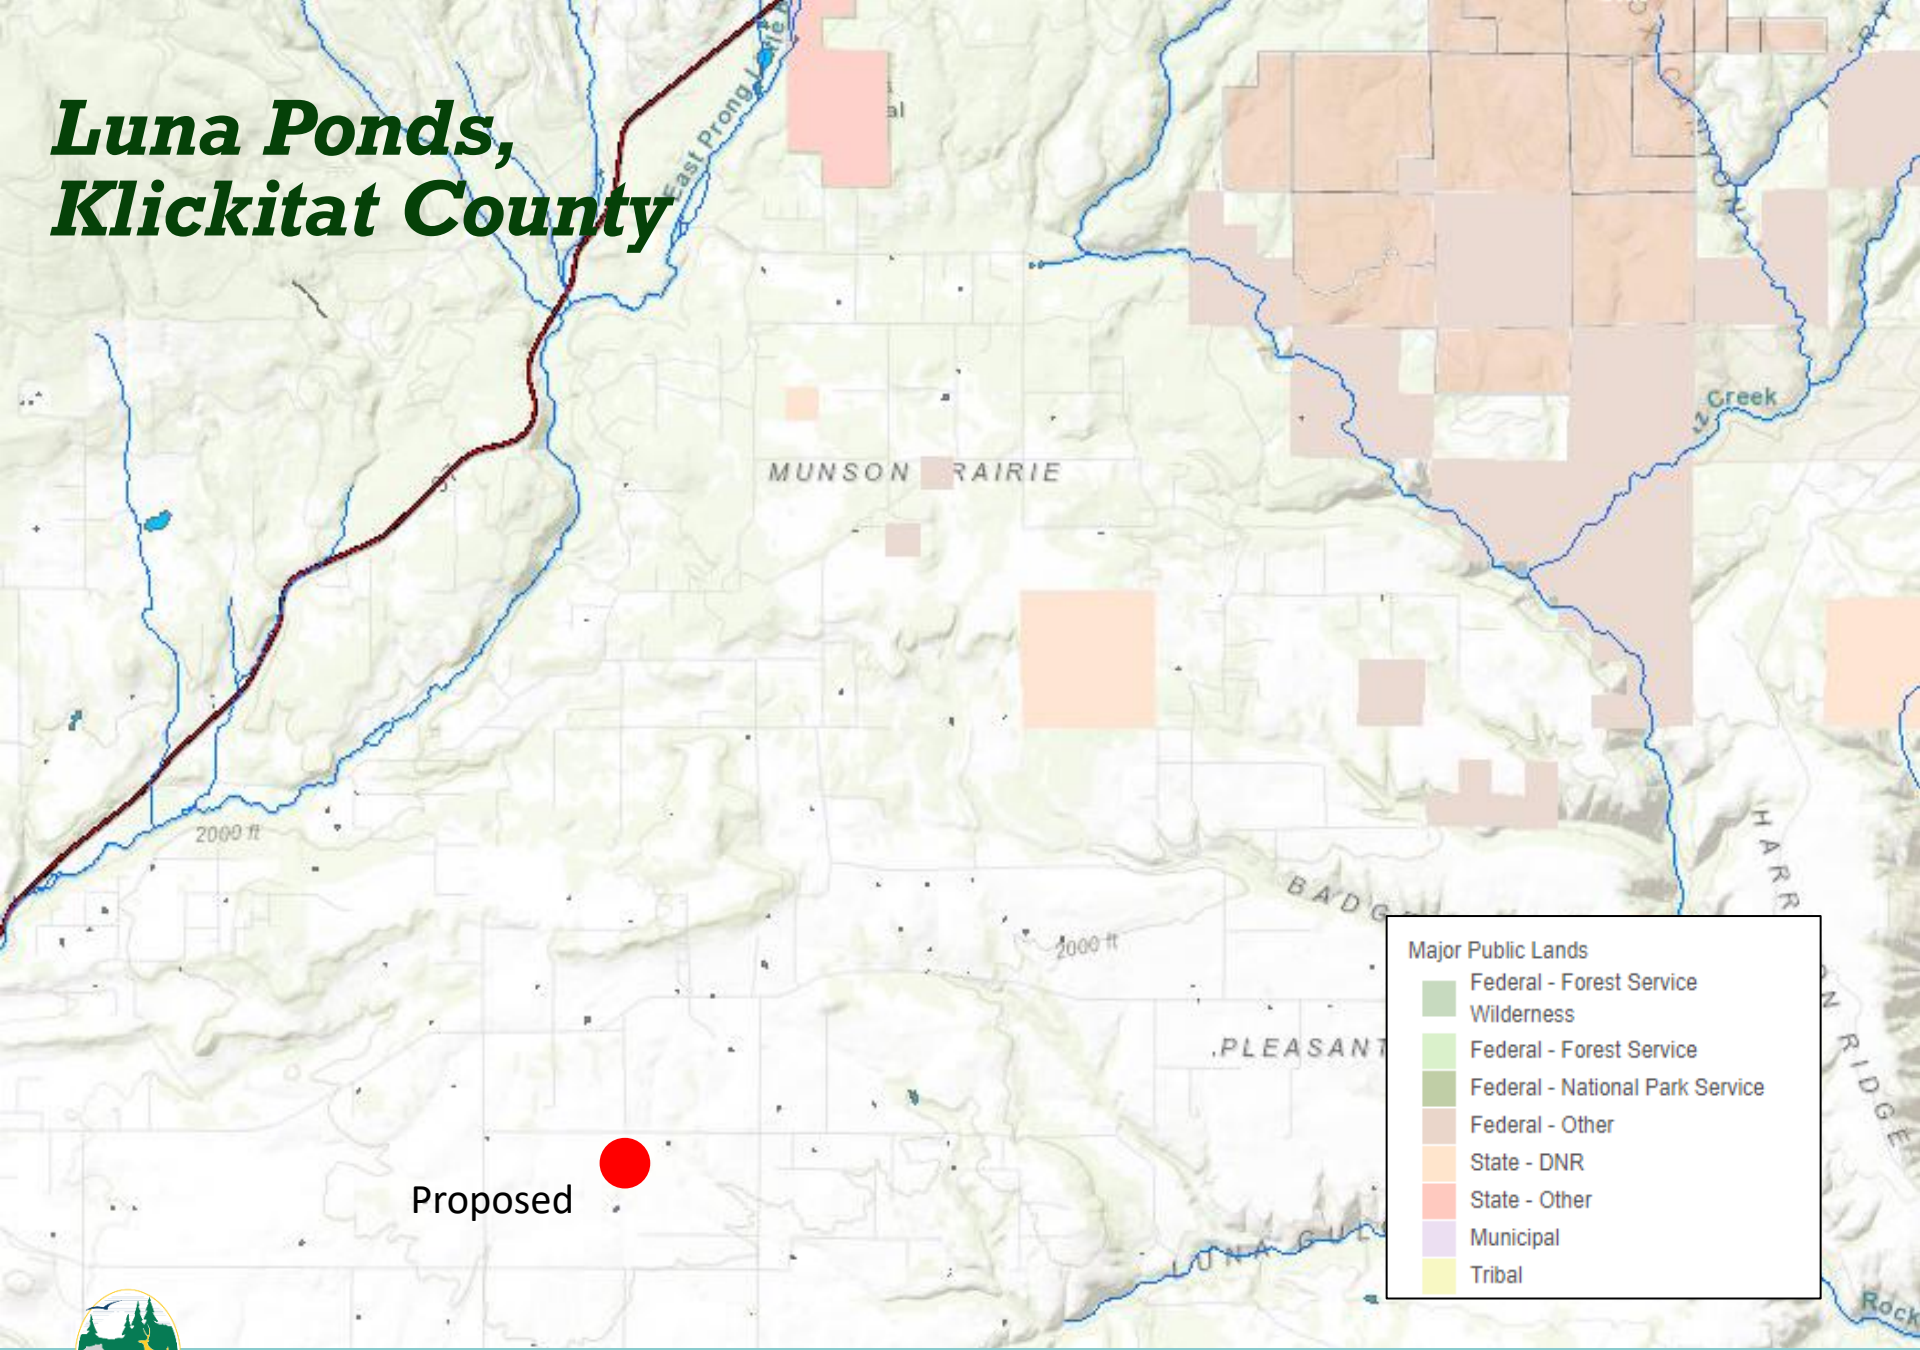

Luna Ponds, Klickitat County

Luna Ponds

County: Klickitat

Parcel Map

Luna Ponds, Klickitat County

- 480 Acres
- Simcoe Unit
- Klickitat Wildlife Area

Luna Ponds, Klickitat County

- Habitat: Columbia basin foothill & canyon dry basin grassland, intermountain basin big sagebrush steppe
- Species: mule deer winter range, pheasant, waterfowl, western fence lizard
- Recreation: wildlife viewing, hunting, hiking, horseback riding