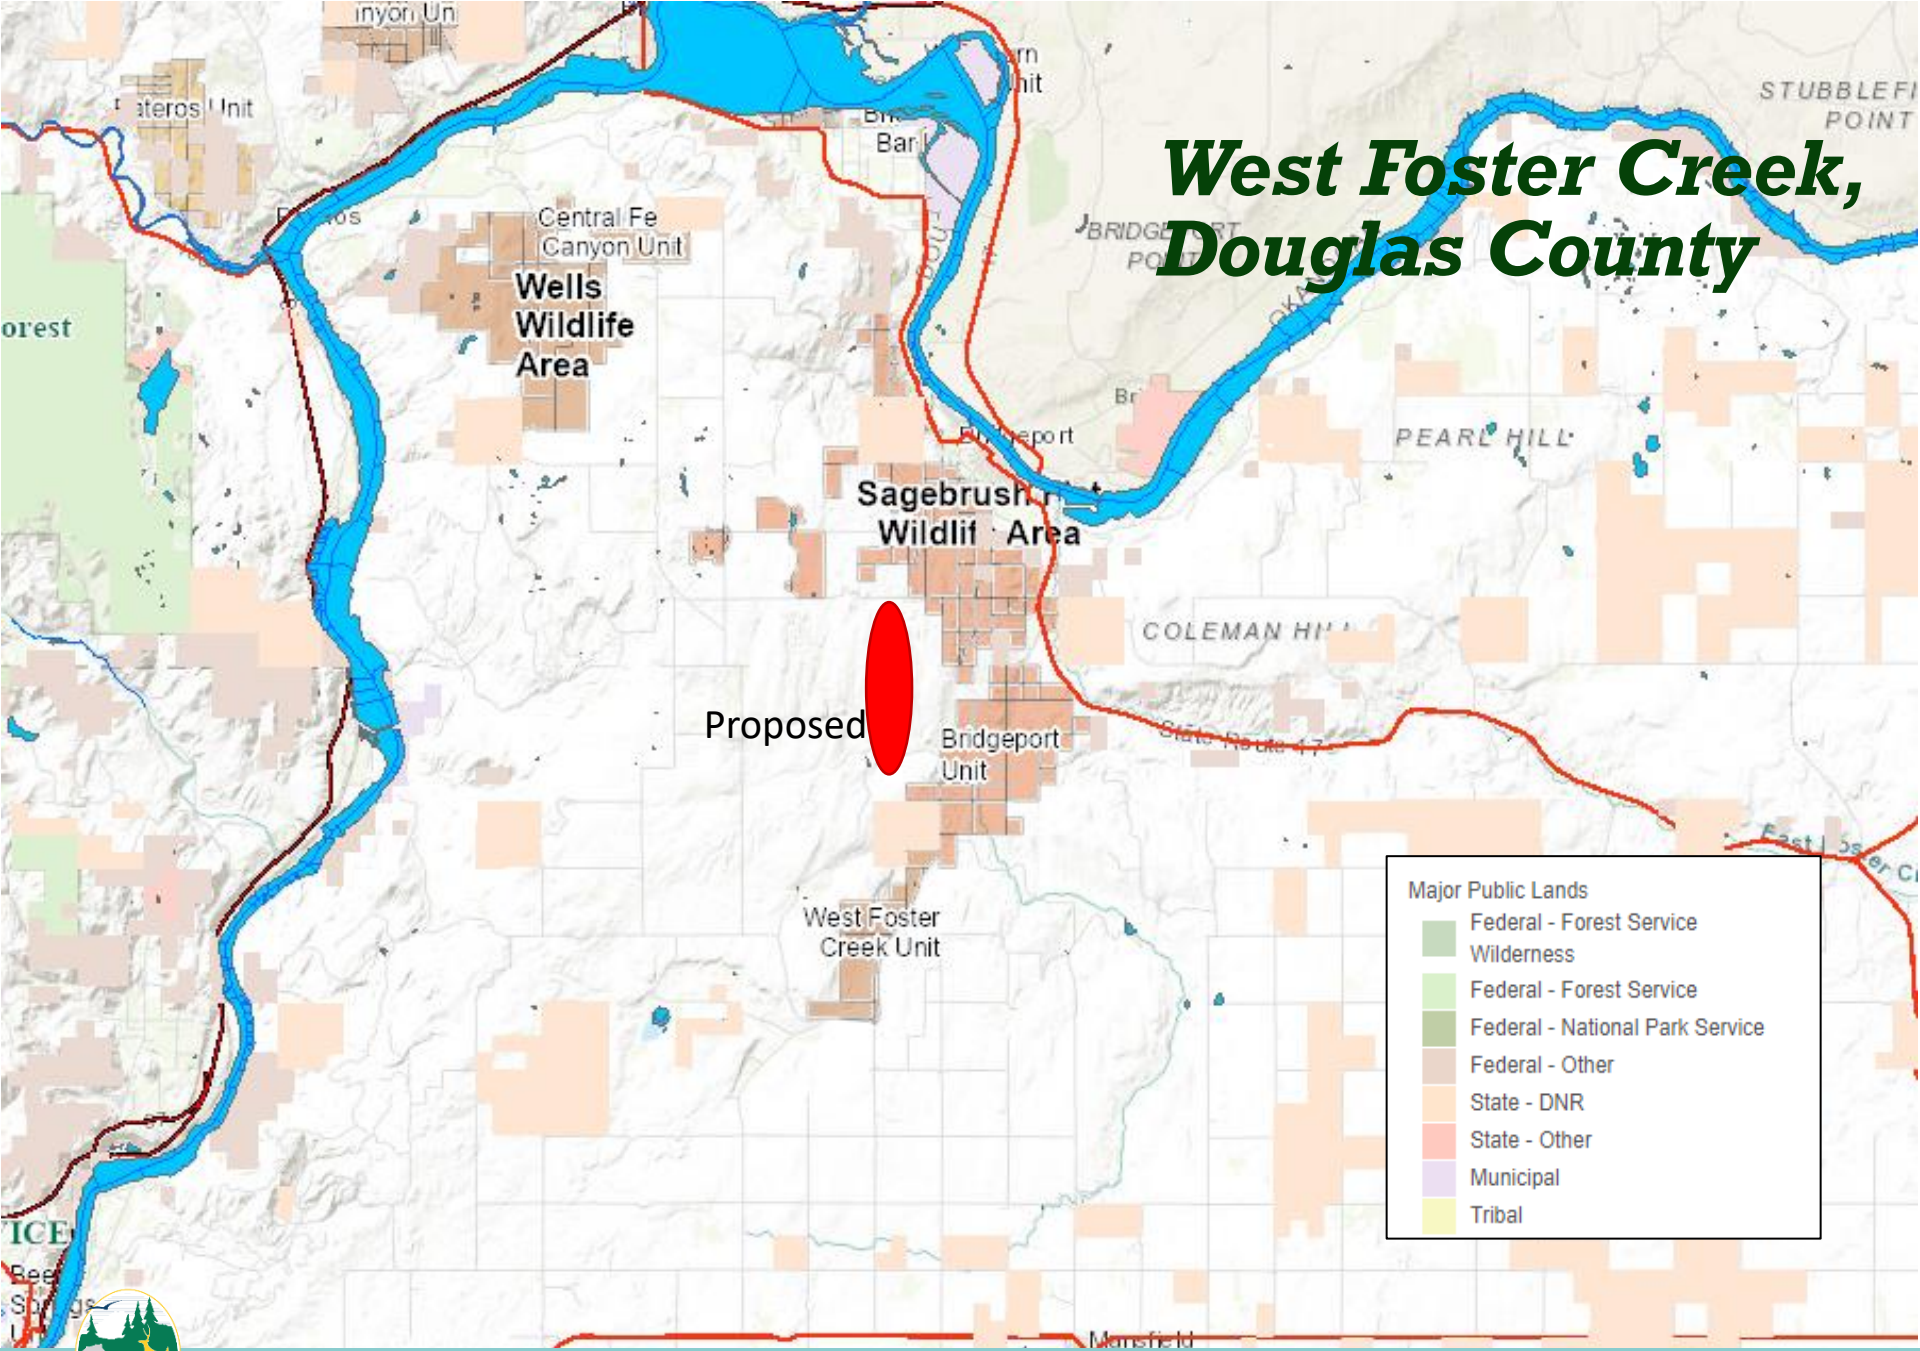

West Foster Creek, Douglas County

West Foster Creek

County: Douglas

Parcel Map

West Foster Creek, Douglas County

- 5,100 acres
- West Foster Creek Unit
- Sagebrush Flat Wildlife Area

West Foster Creek, Douglas County

- Habitat: steppe & shrubsteppe
- Species: Columbian sharp-tailed grouse, greater sage grouse
- Recreation: wildlife viewing and hunting opportunities