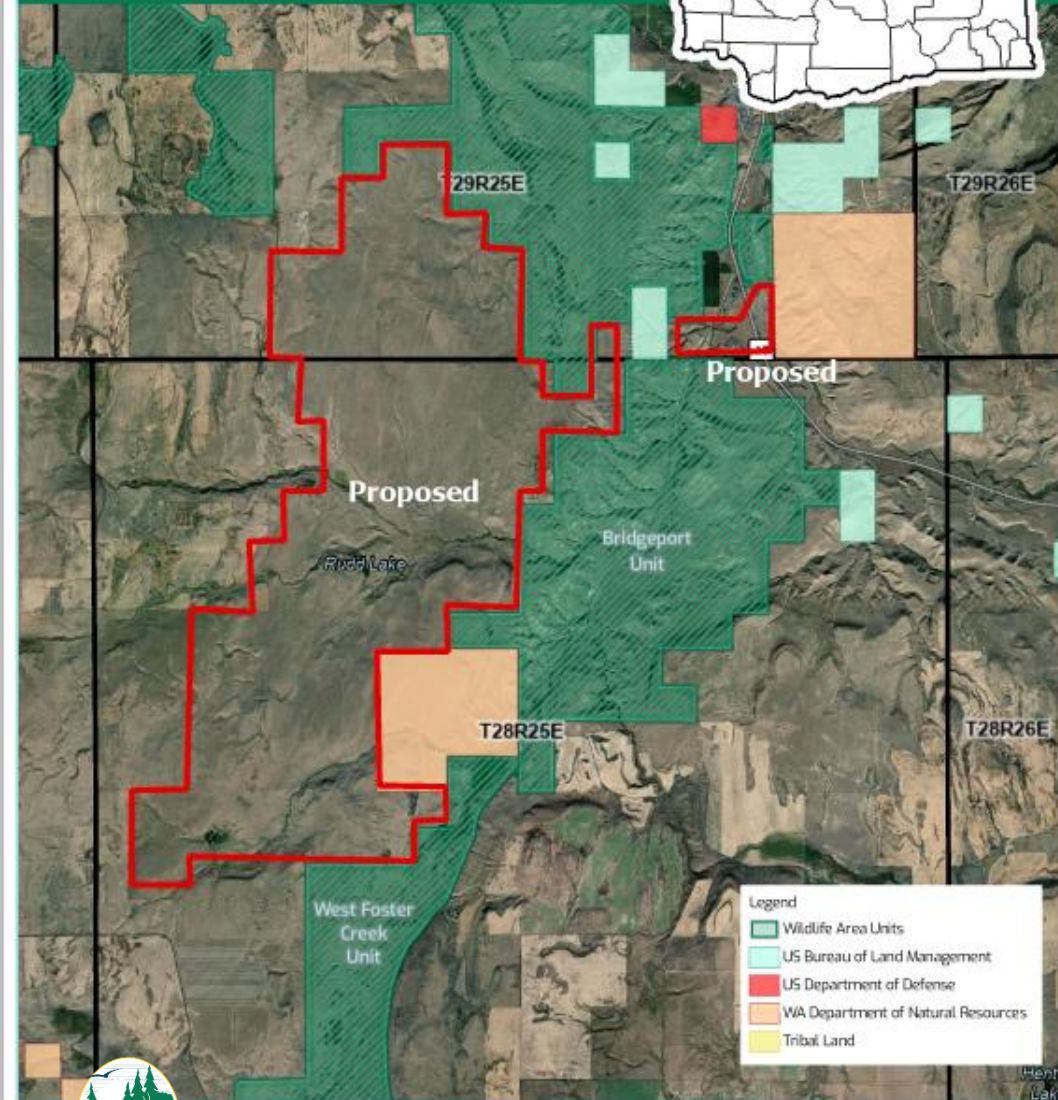

West Foster Creek, Douglas County

West Foster Creek

County: Douglas

Parcel Map

West Foster Creek, Douglas County

- 5,100 acres
- West Foster Creek Unit
- Sagebrush Flat Wildlife Area

West Foster Creek, Douglas County

- Habitat: steppe & shrubsteppe
- Species: Columbian sharp-tailed grouse, greater sage grouse
- Recreation: wildlife viewing and hunting opportunities