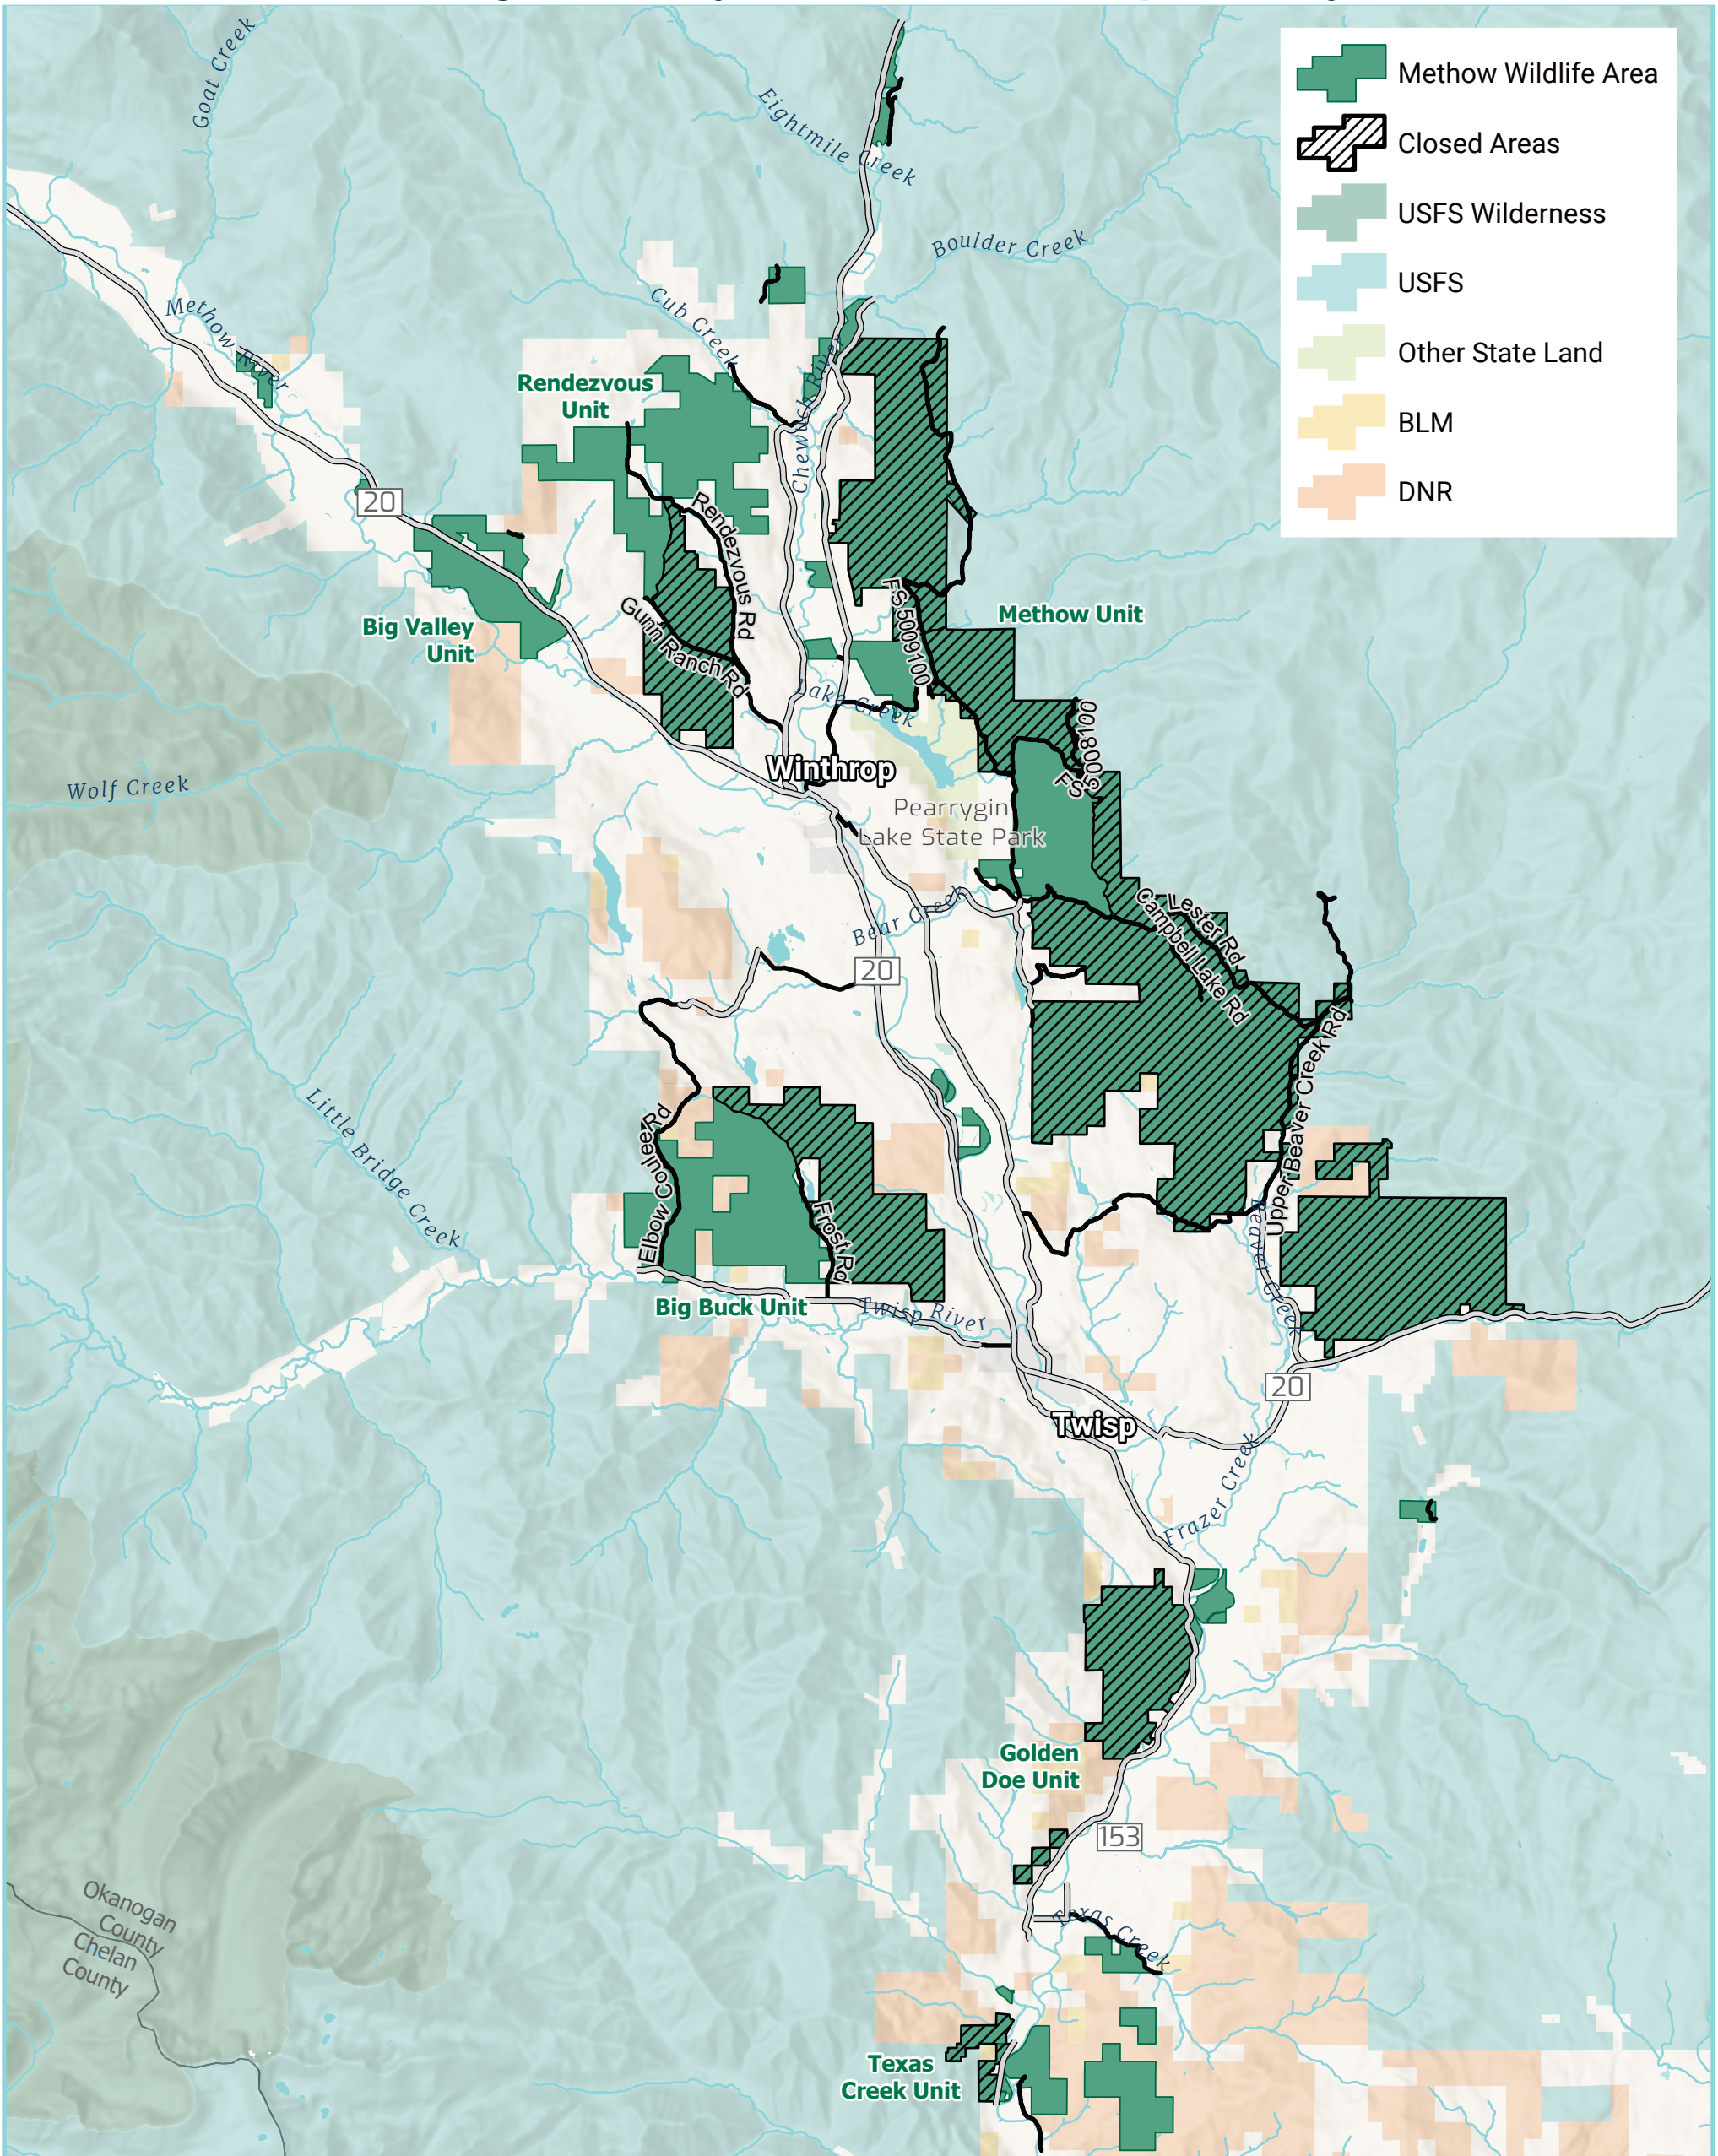

Methow Wildlife Area Winter Closure Map

Methow Wildlife Area Vicinity

Area Closed: December 15th to March 31st

USFS and Okanogan County Roads are NOT impacted by the closure

Washington Department of
FISH & WILDLIFE

This product is for informational purposes and may not have been prepared for or be suitable for navigation, legal, engineering, or surveying purposes. It does not represent an on-the-ground survey and represents only the approximate relative location of property boundaries.