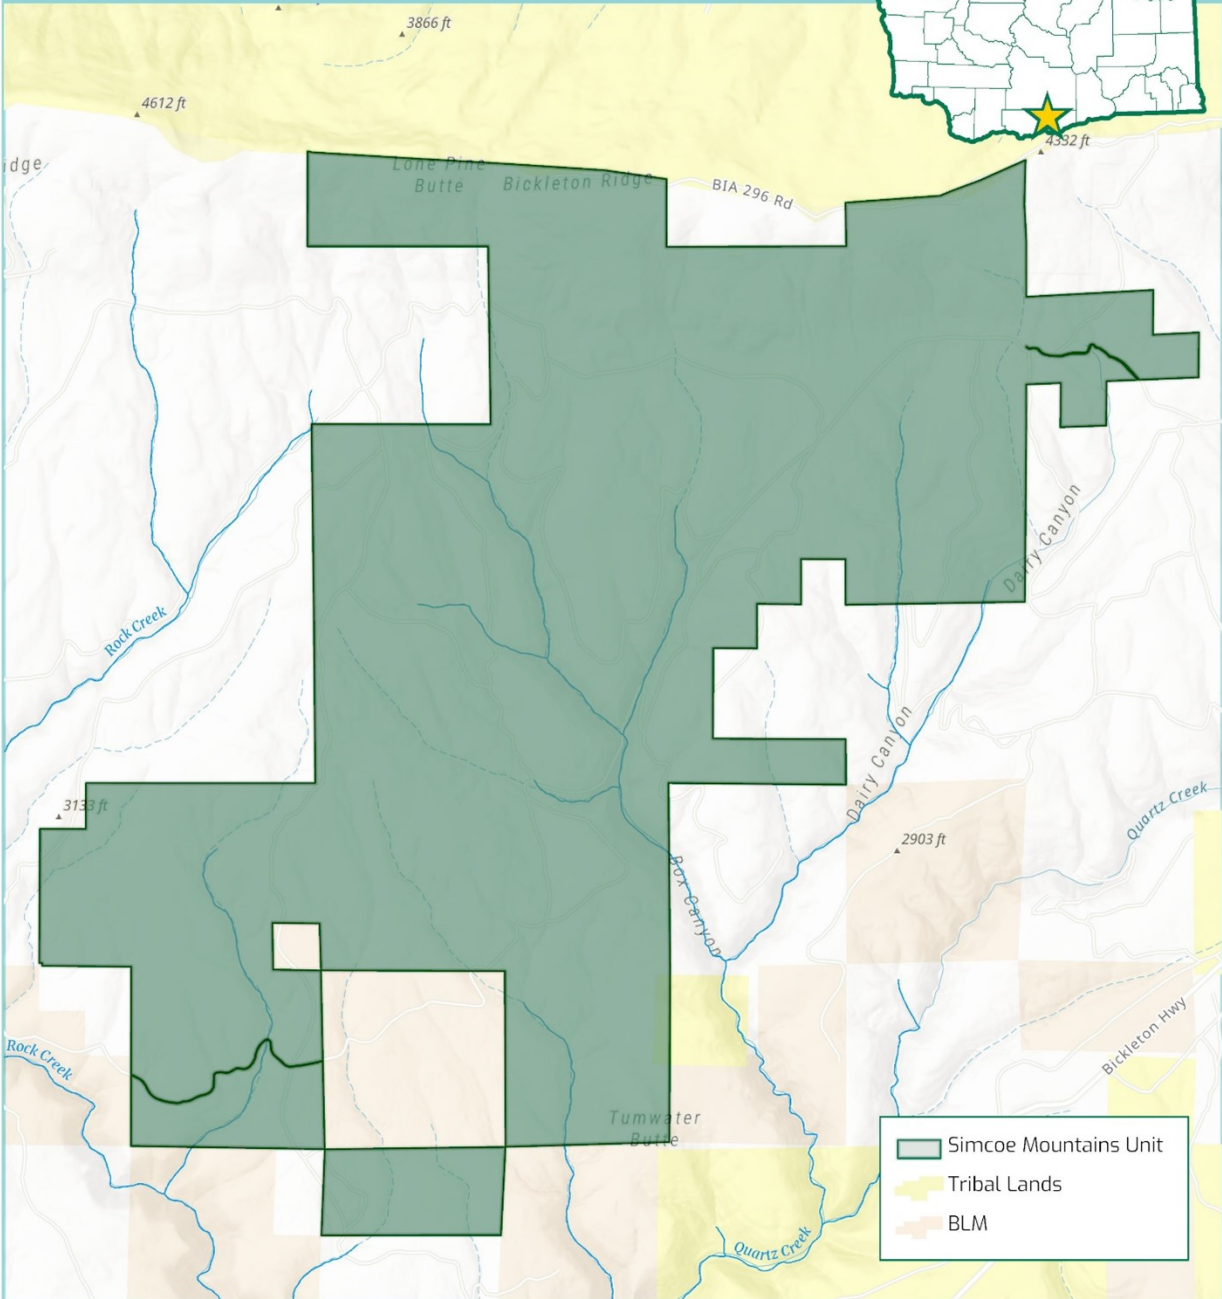

Klickitat Wildlife Area Vicinity Map

Simcoe Management Plan

Department of Fish and Wildlife

This product is for informational purposes and may not have been prepared for or be suitable for legal, engineering, or surveying purposes. It does not represent an on-the-ground survey and represents only the approximate relative location of property boundaries.

Simcoe Mountains Unit Map

Klickitat Wildlife Area

Department of Fish and Wildlife