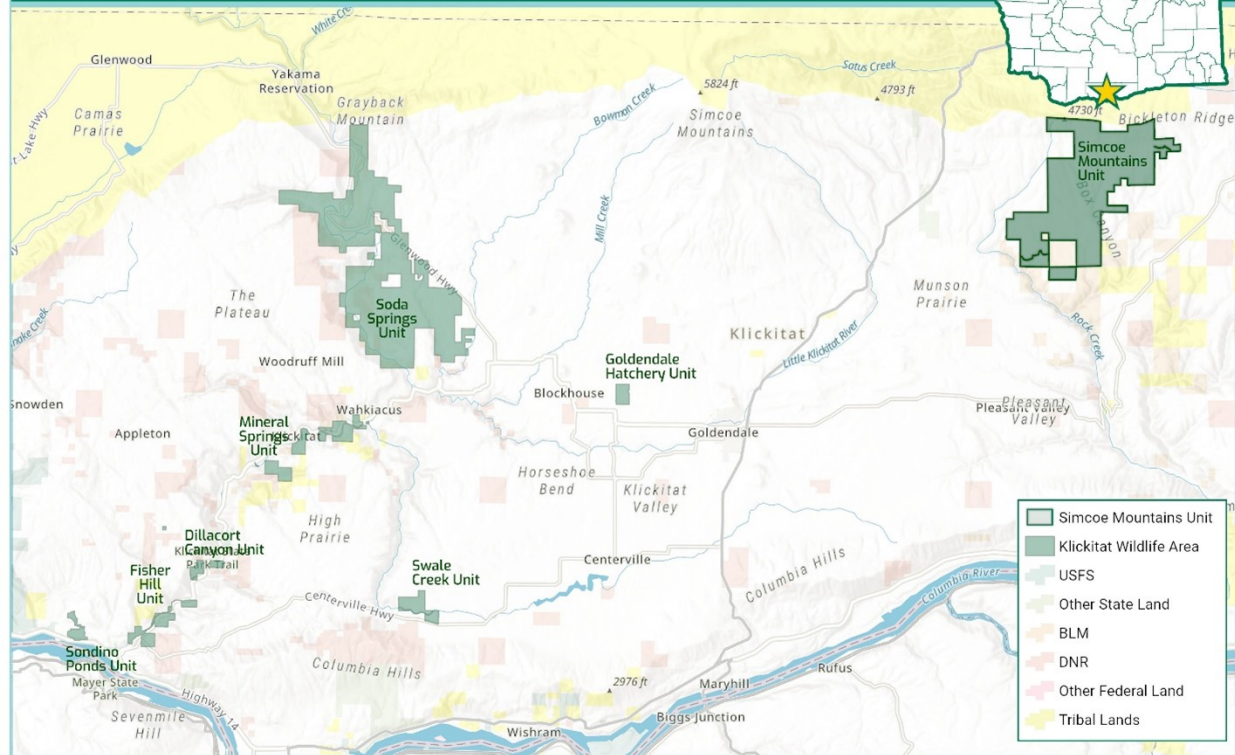

Klickitat Wildlife Area Vicinity Map

Simcoe Management Plan

Department of Fish and Wildlife