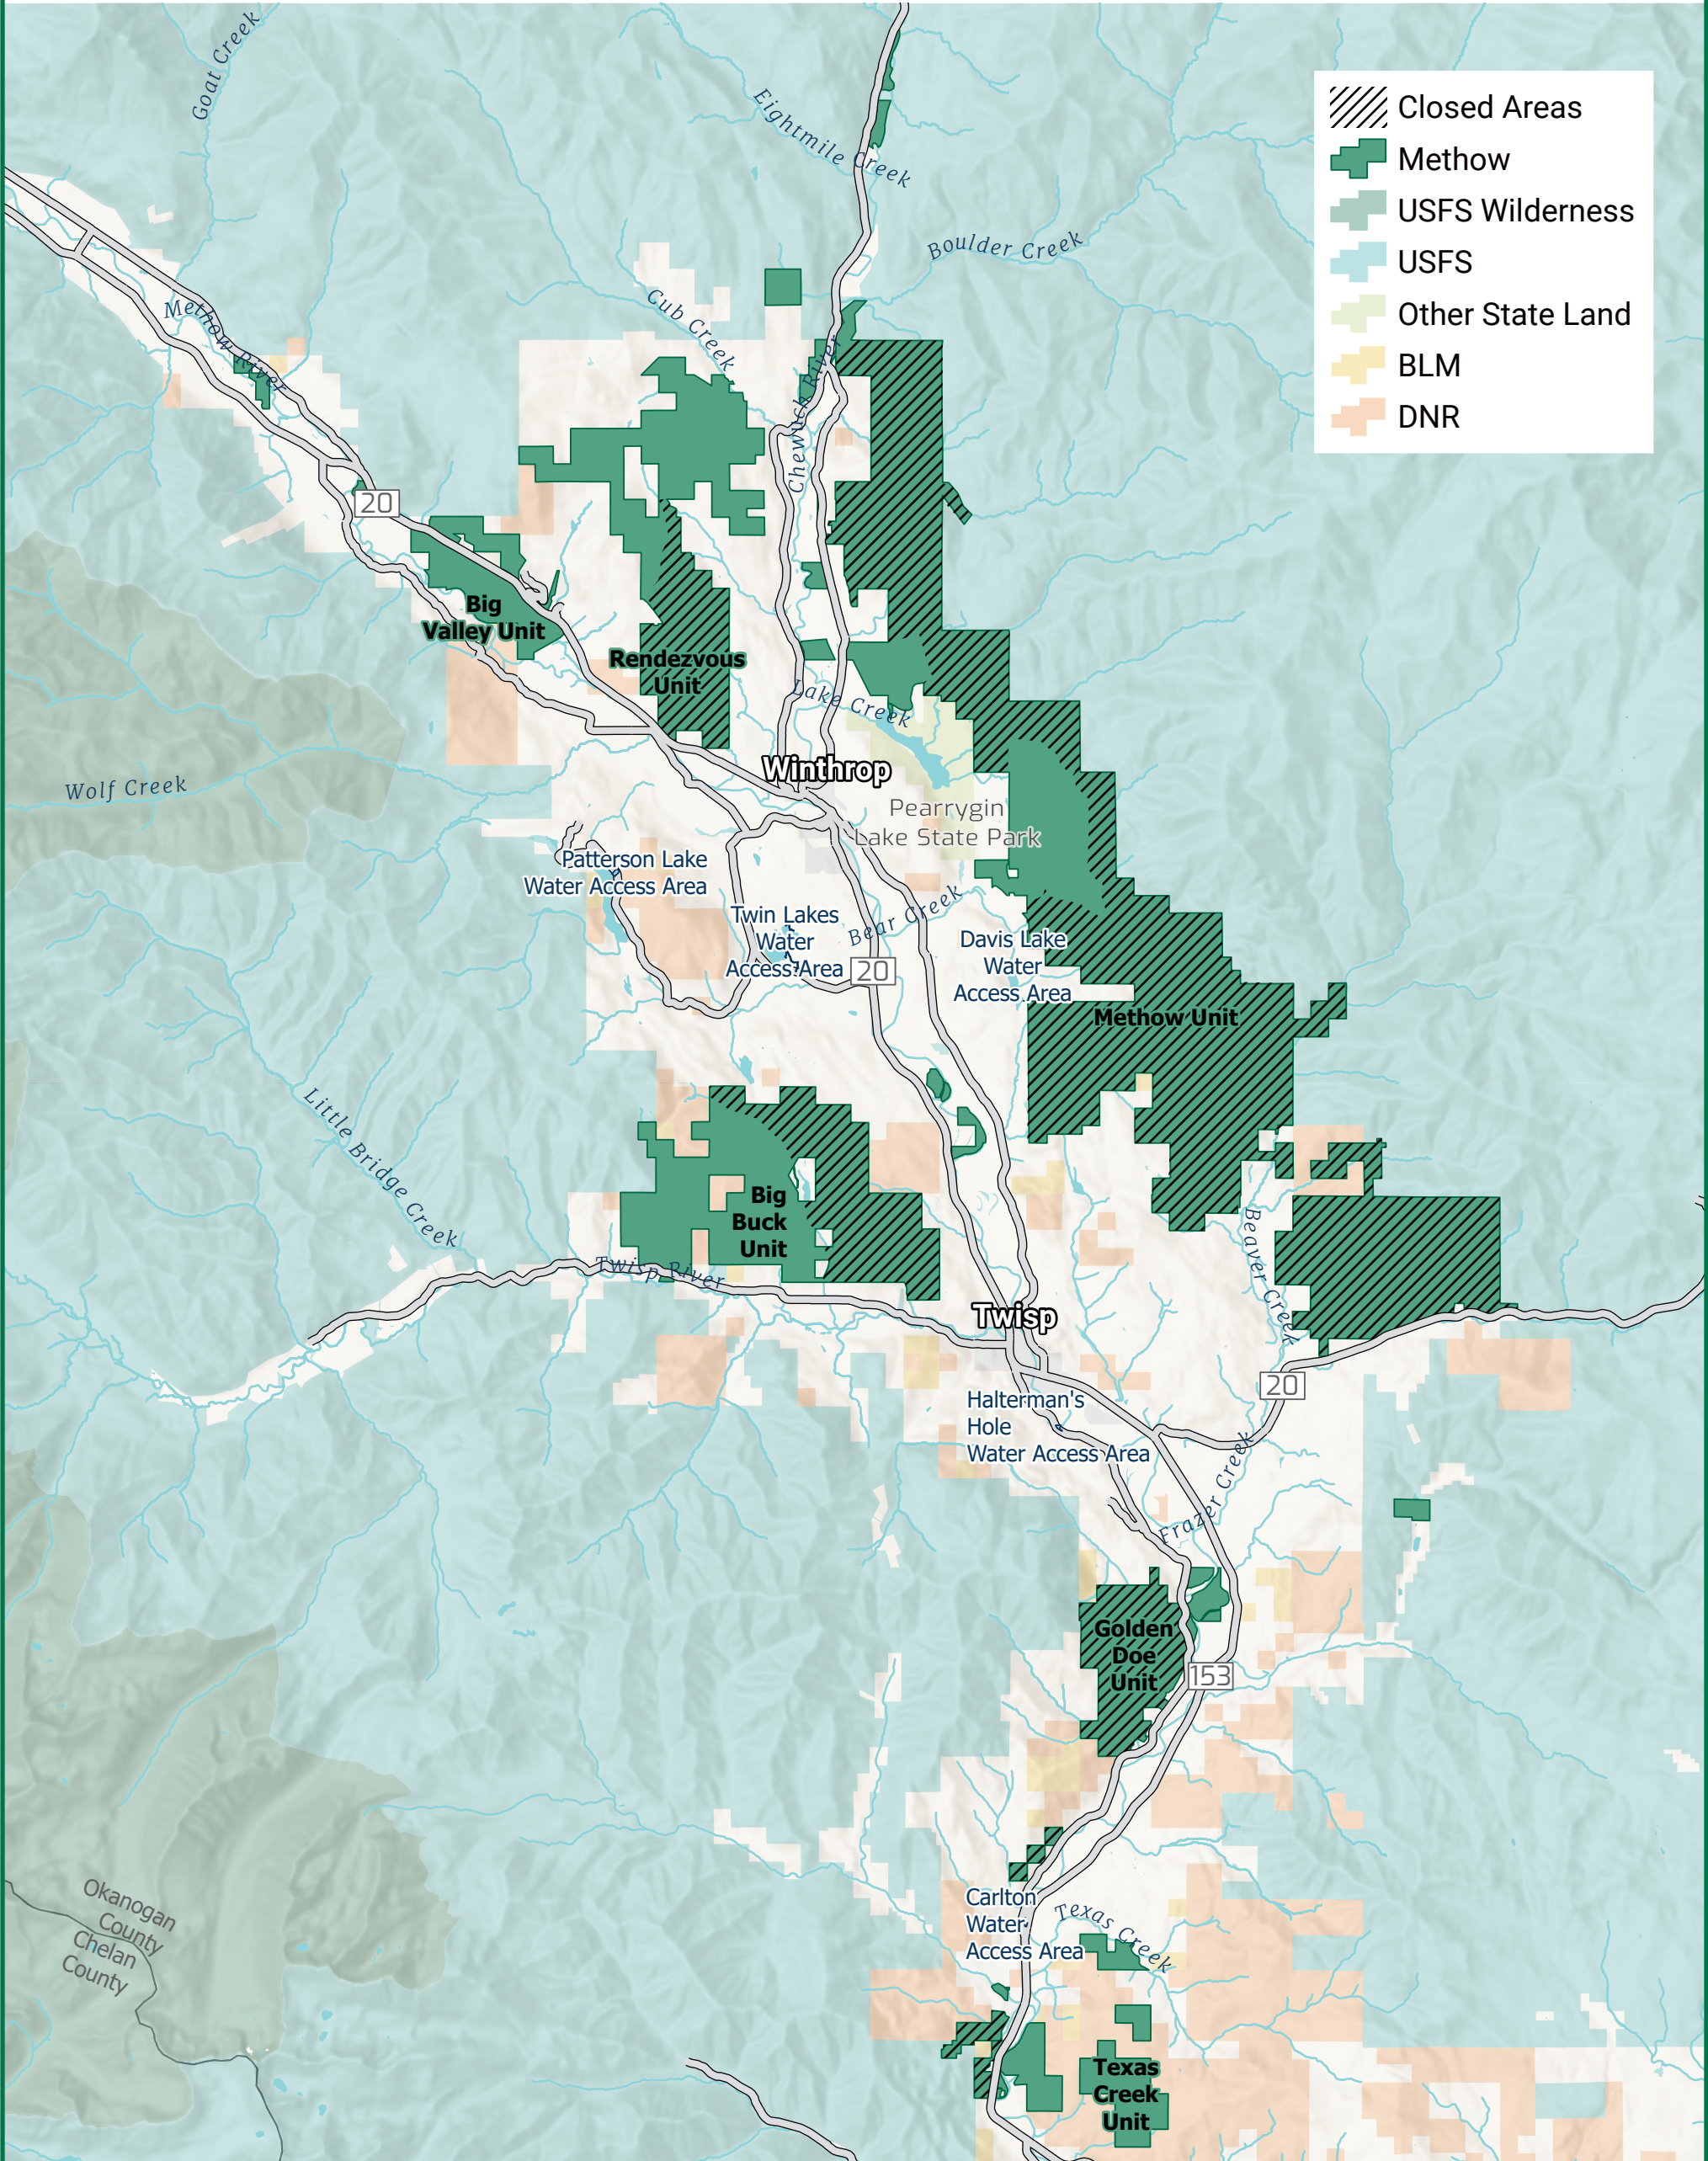

Methow Wildlife Area - Big Buck Unit

Area Closed: December 15th to March 31st

USFS and Okanogan County Roads are NOT impacted by the closure

Washington Department of
FISH & WILDLIFE

This product is for informational purposes and may not have been prepared for or be suitable for navigation, legal, engineering, or surveying purposes. It does not represent an on-the-ground survey and represents only the approximate relative location of property boundaries.