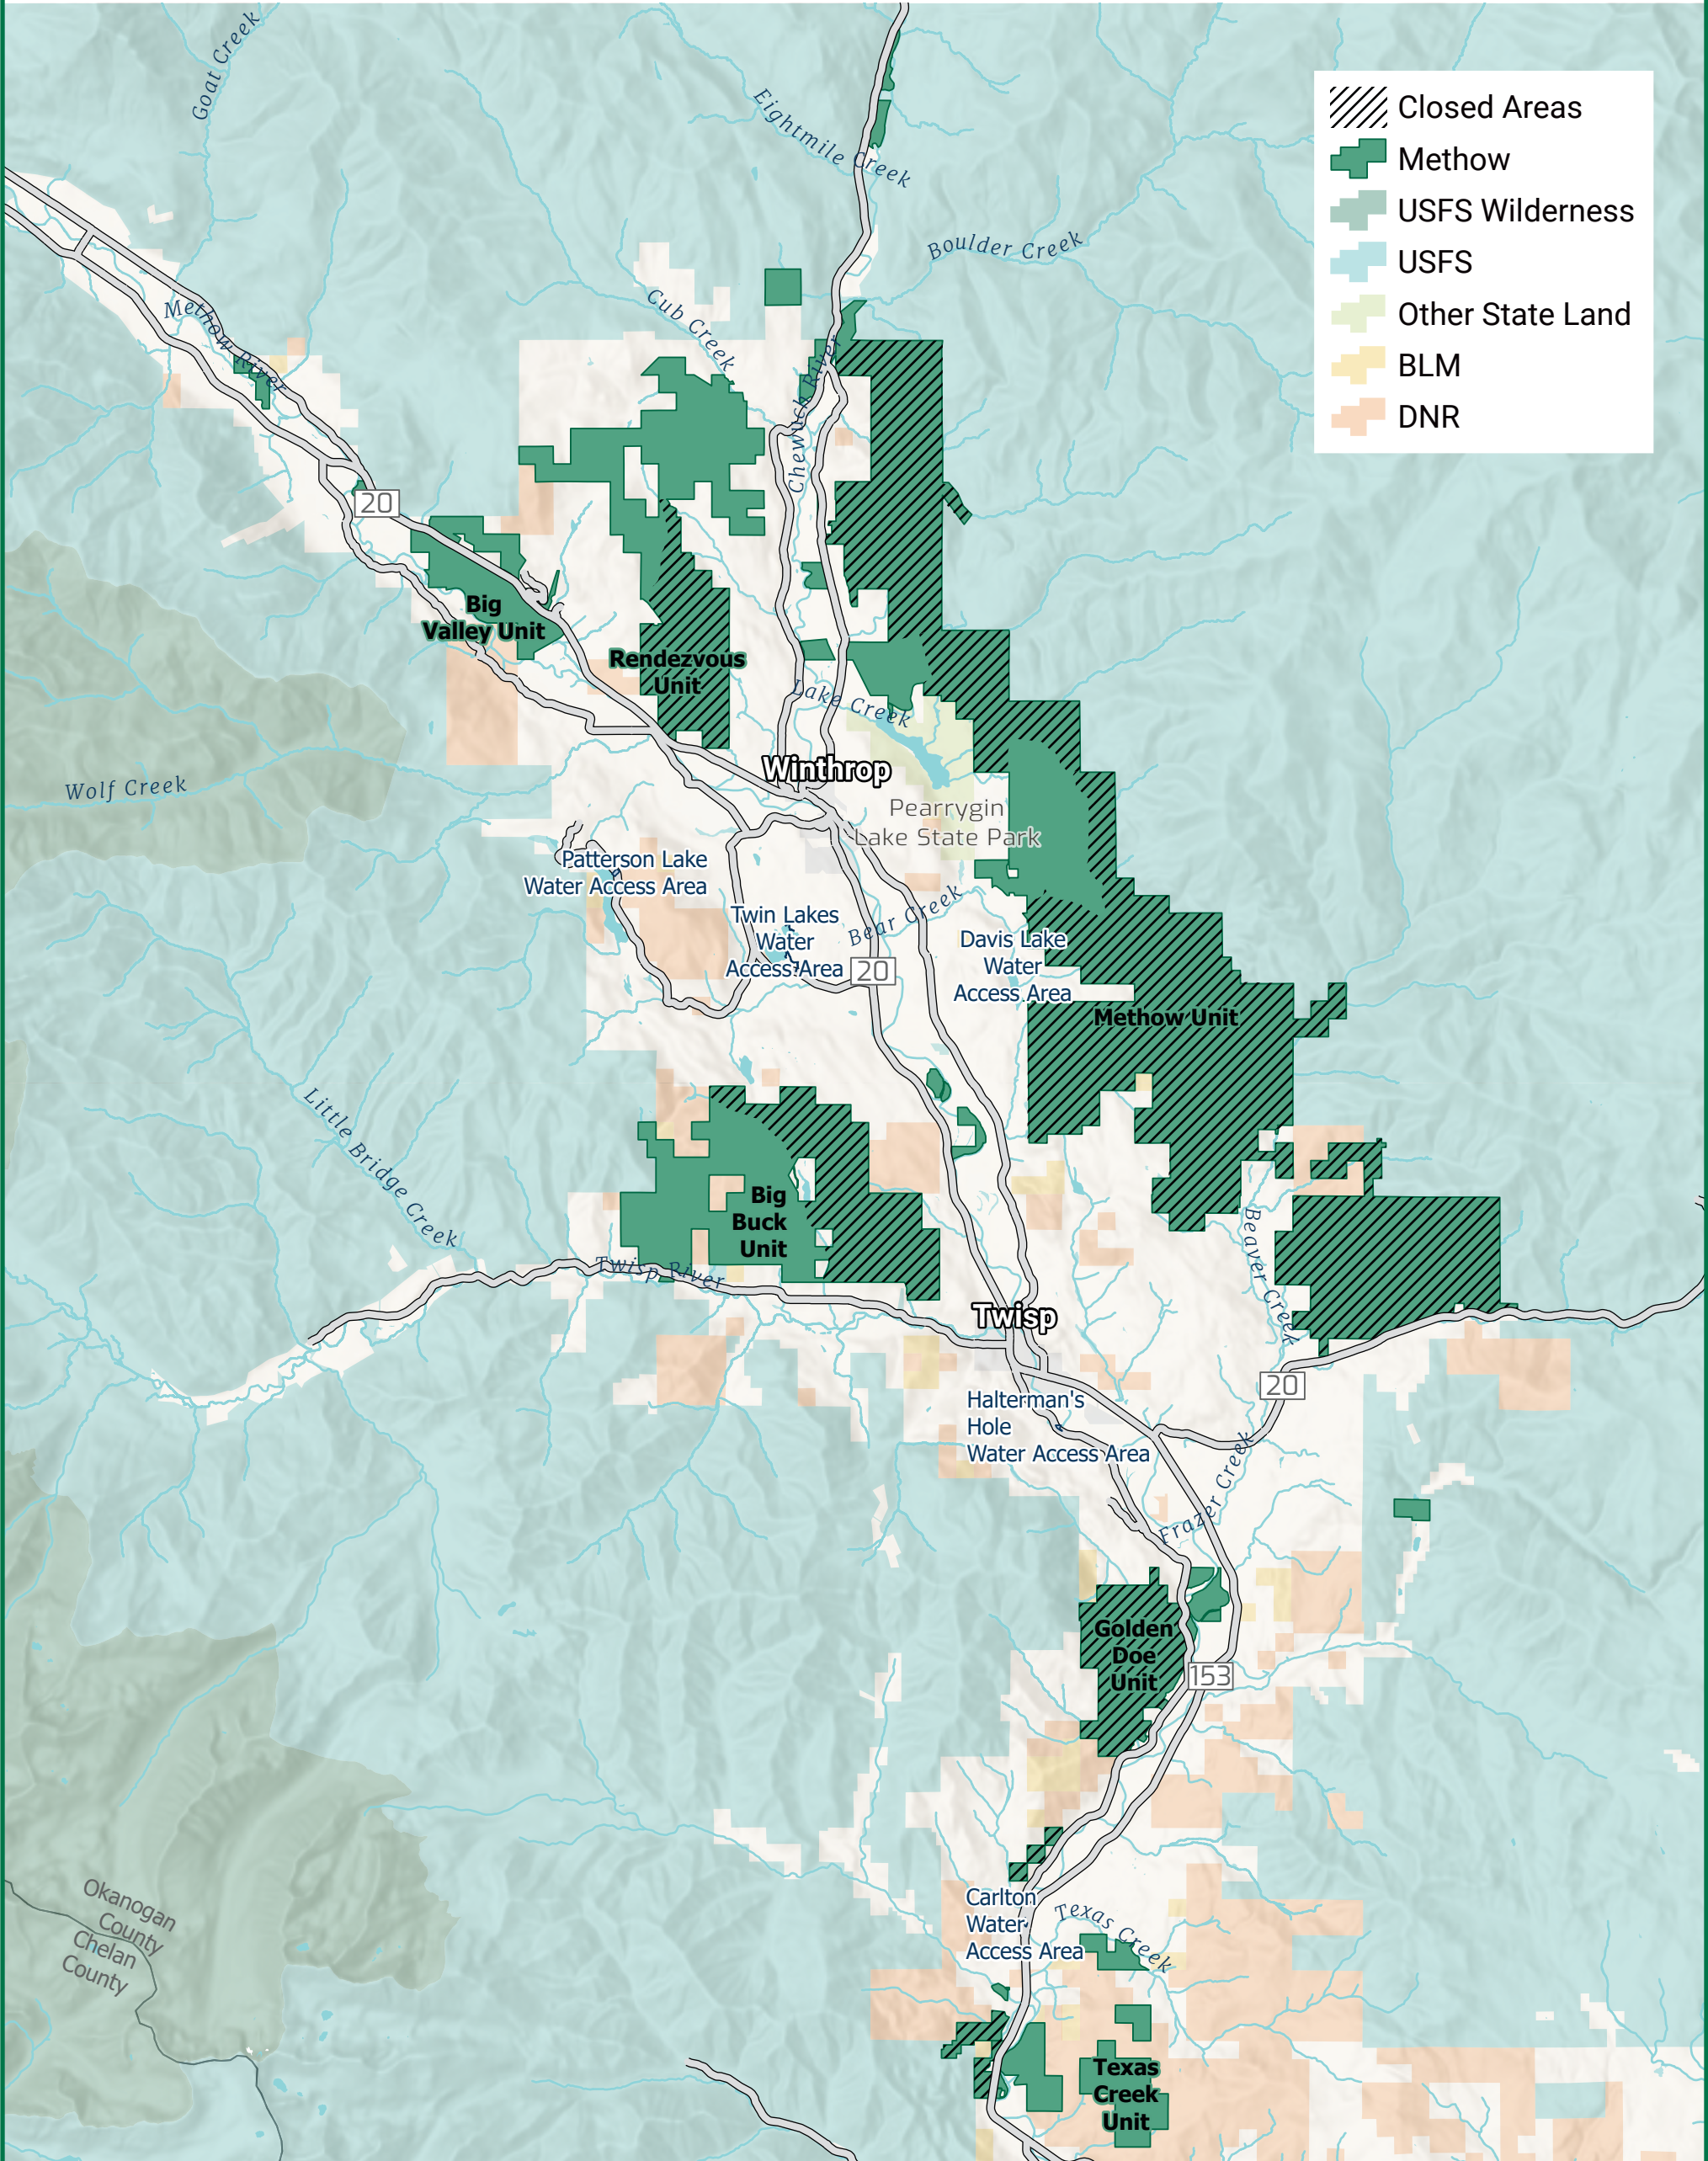

Methow Wildlife Area - Big Buck Unit

Area Closed: December 15th to March 31st

USFS and Okanogan County Roads are NOT impacted by the closure

Washington Department of
FISH & WILDLIFE

This product is for informational purposes and may not have been prepared for or be suitable for navigation, legal, engineering, or surveying purposes. It does not represent an on-the-ground survey and represents only the approximate relative location of property boundaries.

Methow Wildlife Area - Rendezvous and Methow Units

Area Closed: December 15th to March 31st

USFS and Okanogan County Roads are NOT impacted by the closure

Washington Department of
FISH & WILDLIFE

This product is for informational purposes and may not have been prepared for or be suitable for navigation, legal, engineering, or surveying purposes. It does not represent an on-the-ground survey and represents only the approximate relative location of property boundaries.

Methow Wildlife Area - Methow Unit

Area Closed: December 15th to March 31st

USFS and Okanogan County Roads are NOT impacted by the closure

Washington Department of
FISH & WILDLIFE

This product is for informational purposes and may not have been prepared for or be suitable for navigation, legal, engineering, or surveying purposes. It does not represent an on-the-ground survey and represents only the approximate relative location of property boundaries.