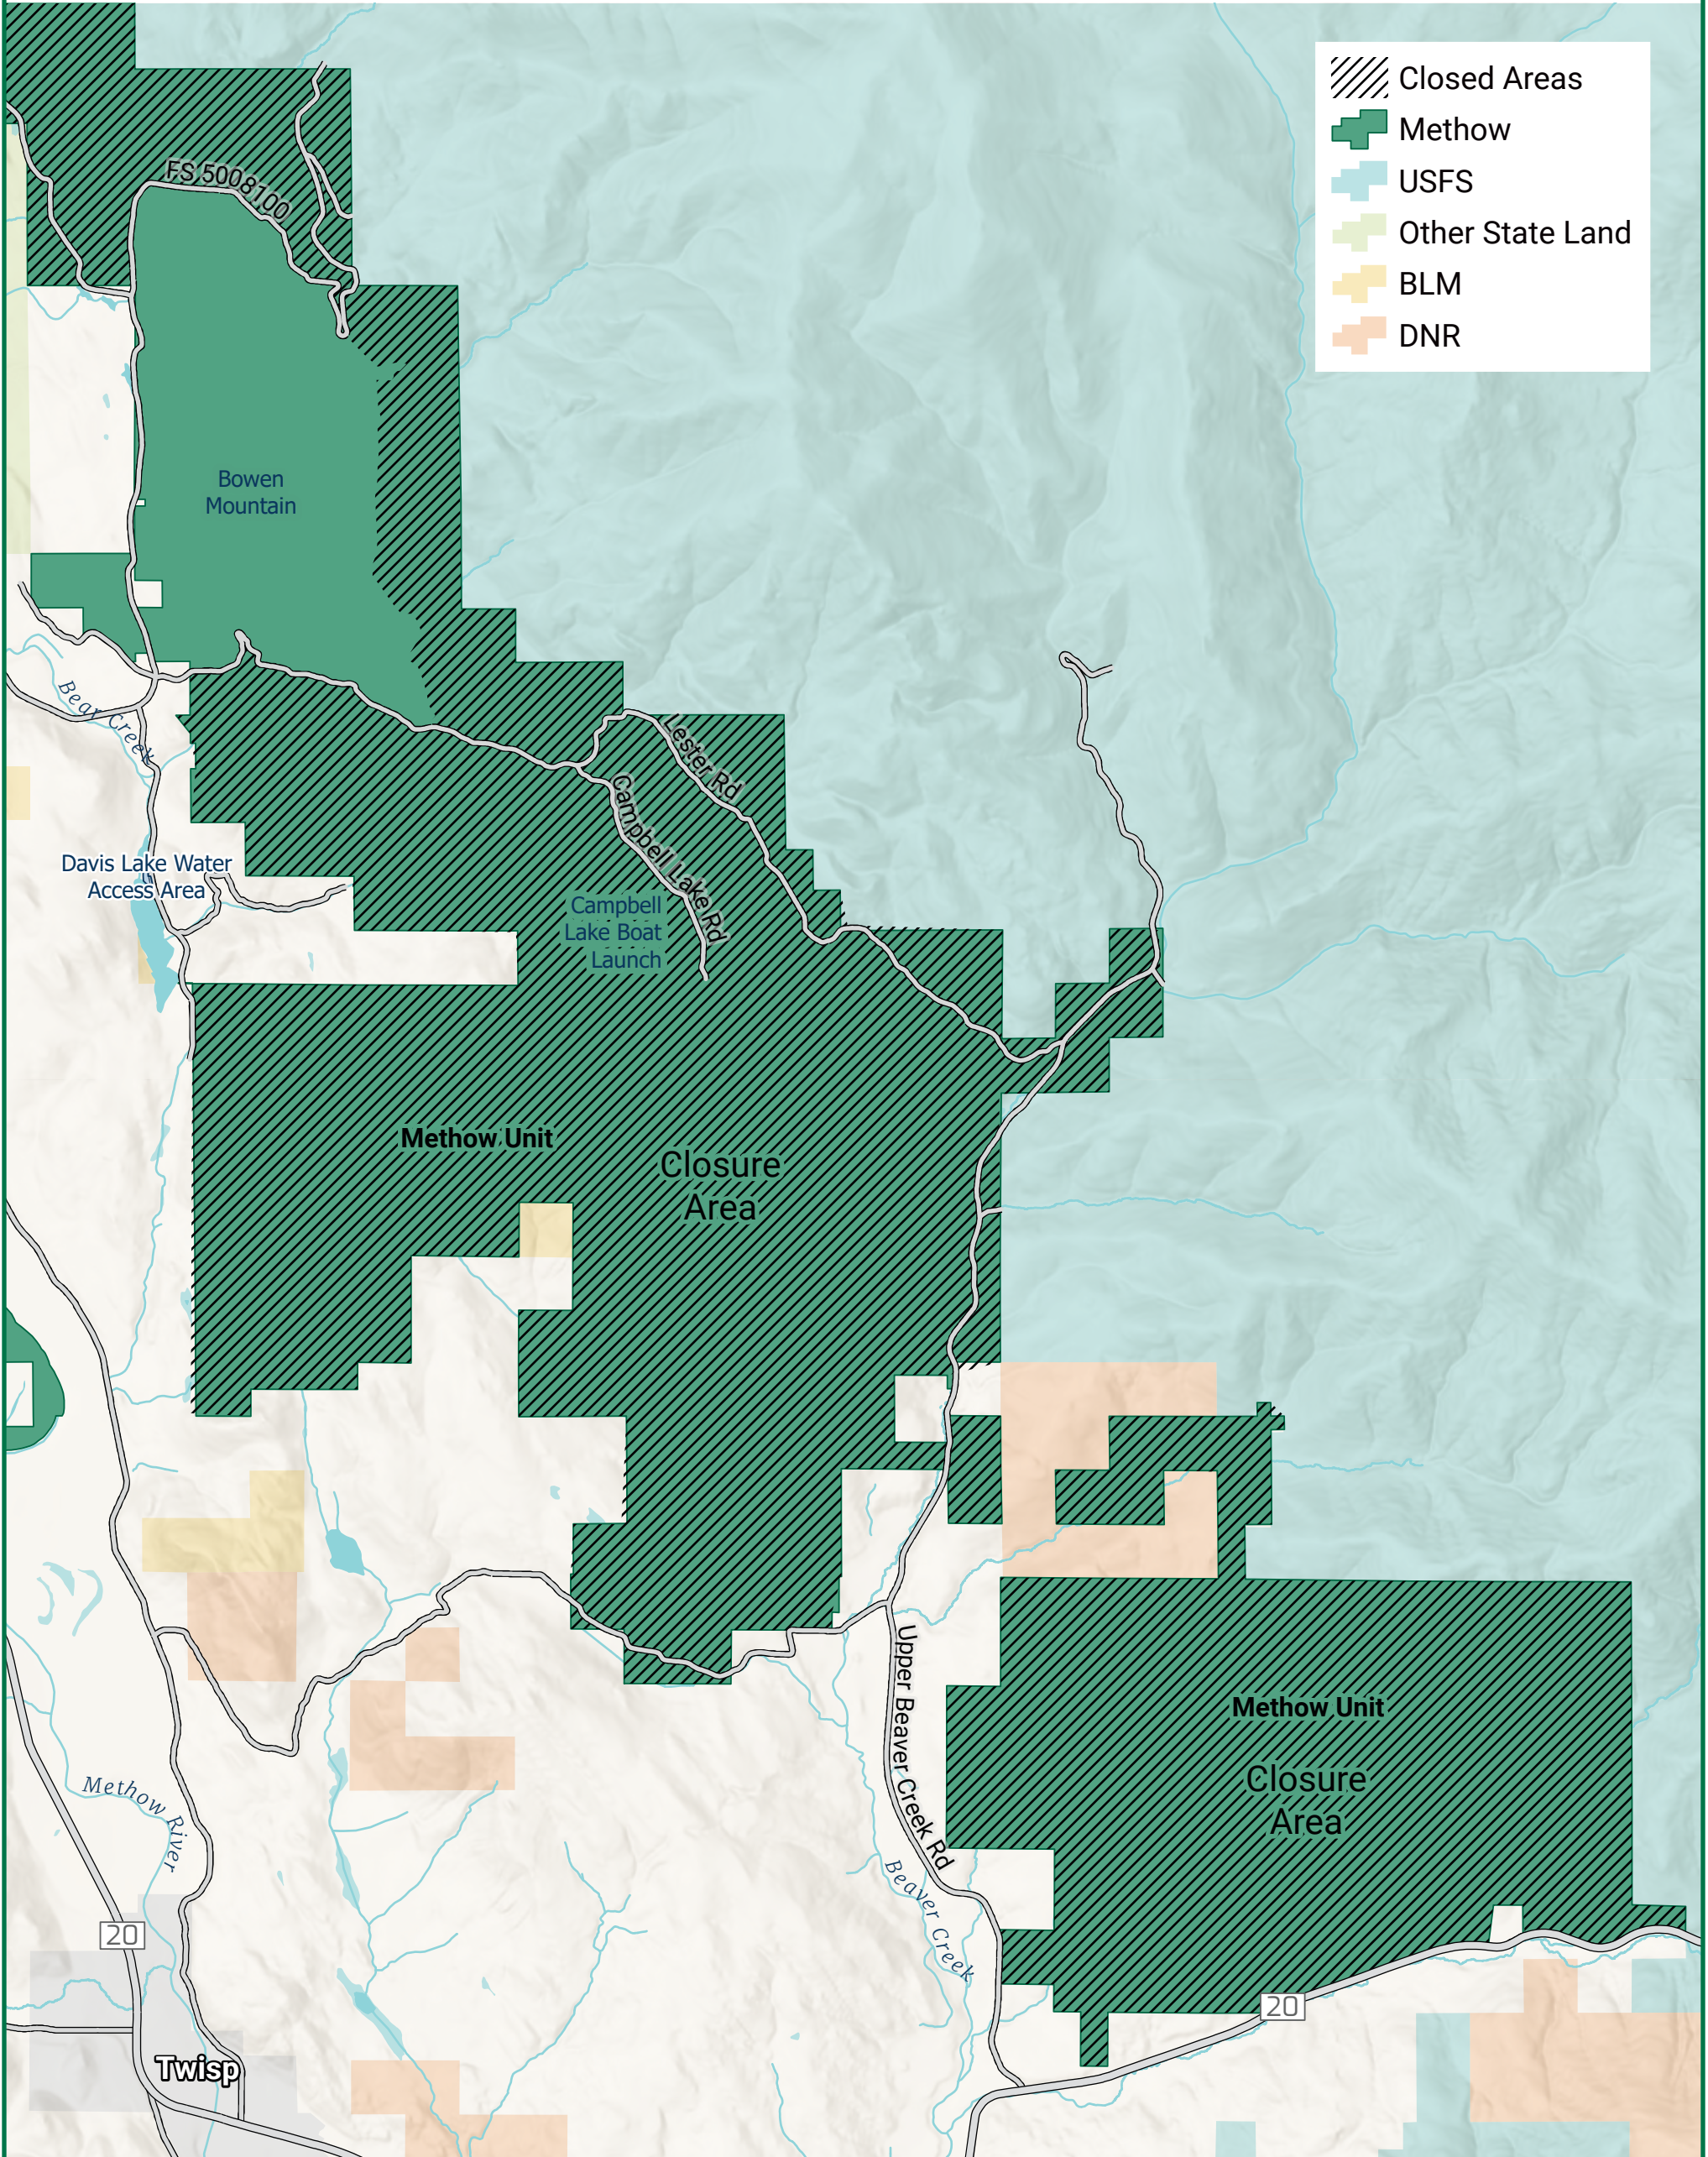

Methow Wildlife Area - Rendezvous and Methow Units

Area Closed: December 15th to March 31st

USFS and Okanogan County Roads are NOT impacted by the closure

Washington Department of
FISH & WILDLIFE

This product is for informational purposes and may not have been prepared for or be suitable for navigation, legal, engineering, or surveying purposes. It does not represent an on-the-ground survey and represents only the approximate relative location of property boundaries.

Methow Wildlife Area - Methow Unit

Area Closed: December 15th to March 31st

USFS and Okanogan County Roads are NOT impacted by the closure

Washington Department of
FISH & WILDLIFE

This product is for informational purposes and may not have been prepared for or be suitable for navigation, legal, engineering, or surveying purposes. It does not represent an on-the-ground survey and represents only the approximate relative location of property boundaries.

Methow Wildlife Area - Big Buck Unit

Area Closed: December 15th to March 31st

USFS and Okanogan County Roads are NOT impacted by the closure

Washington Department of
FISH & WILDLIFE

This product is for informational purposes and may not have been prepared for or be suitable for navigation, legal, engineering, or surveying purposes. It does not represent an on-the-ground survey and represents only the approximate relative location of property boundaries.