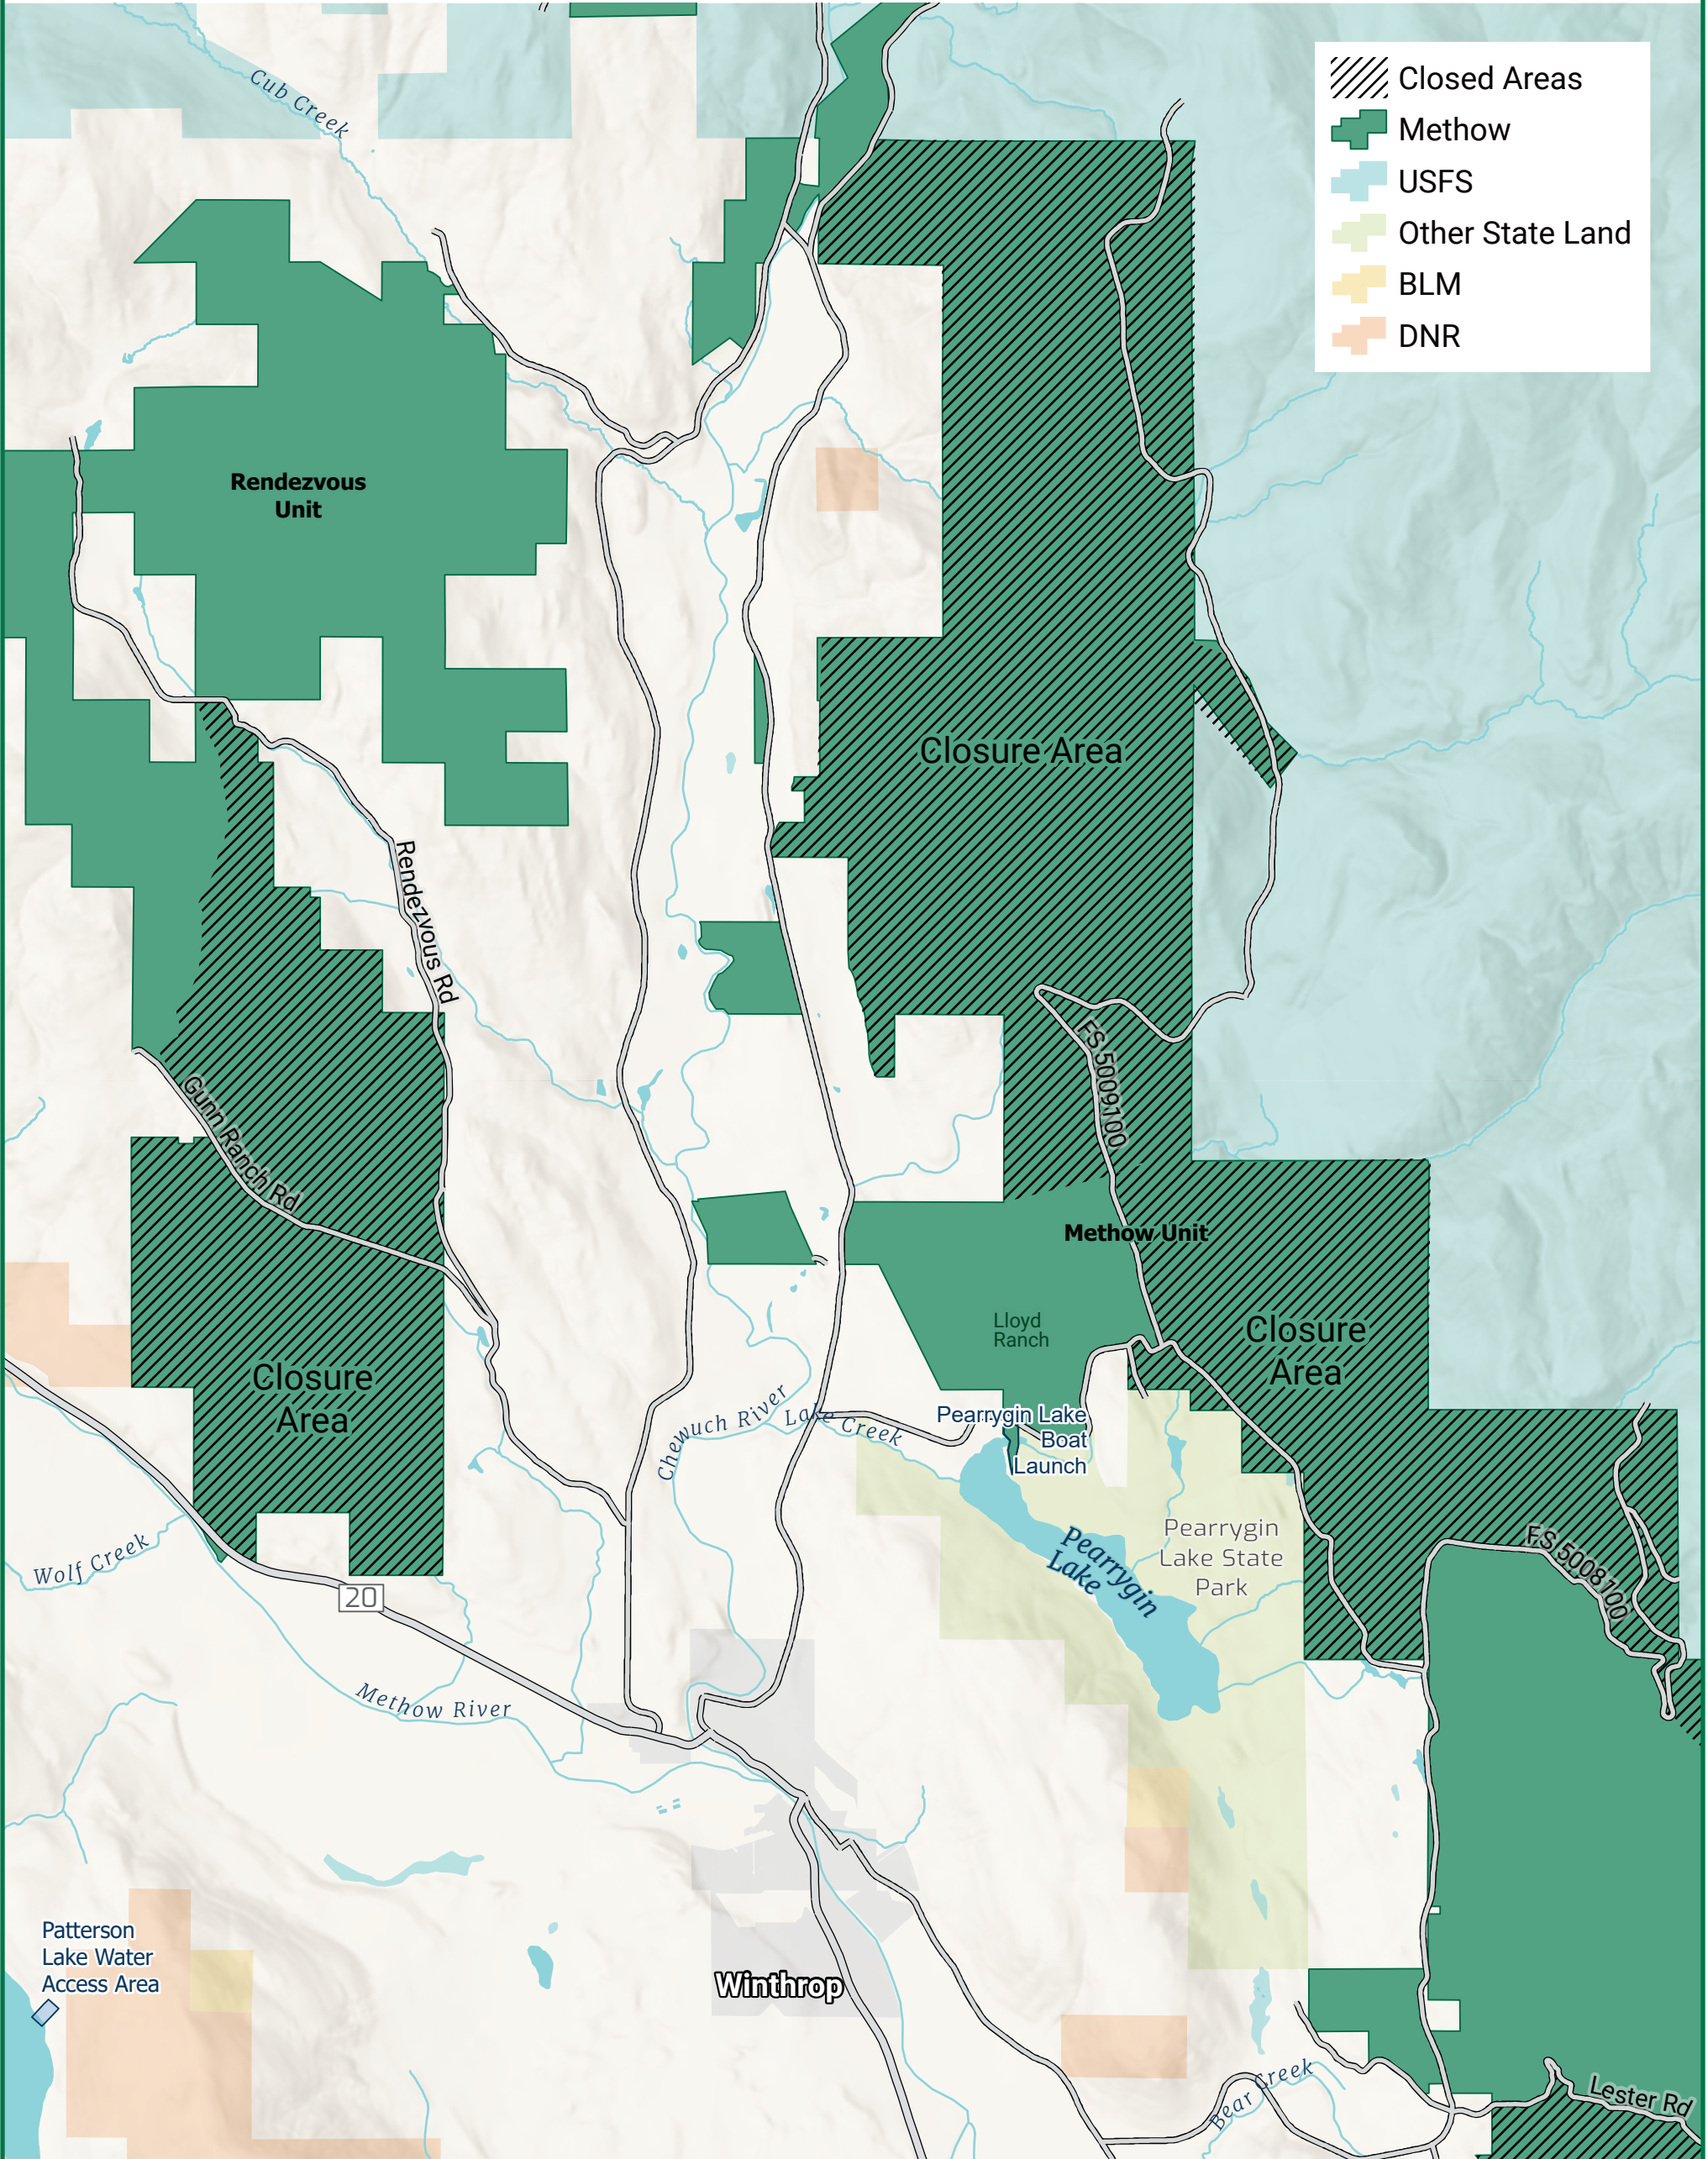

Methow Wildlife Area - Big Buck Unit

Area Closed: December 15th to March 31st

USFS and Okanogan County Roads are NOT impacted by the closure

Washington Department of
FISH & WILDLIFE

This product is for informational purposes and may not have been prepared for or be suitable for navigation, legal, engineering, or surveying purposes. It does not represent an on-the-ground survey and represents only the approximate relative location of property boundaries.

Methow Wildlife Area - Rendezvous and Methow Units

Area Closed: December 15th to March 31st

USFS and Okanogan County Roads are NOT impacted by the closure

Washington Department of
FISH & WILDLIFE

This product is for informational purposes and may not have been prepared for or be suitable for navigation, legal, engineering, or surveying purposes. It does not represent an on-the-ground survey and represents only the approximate relative location of property boundaries.