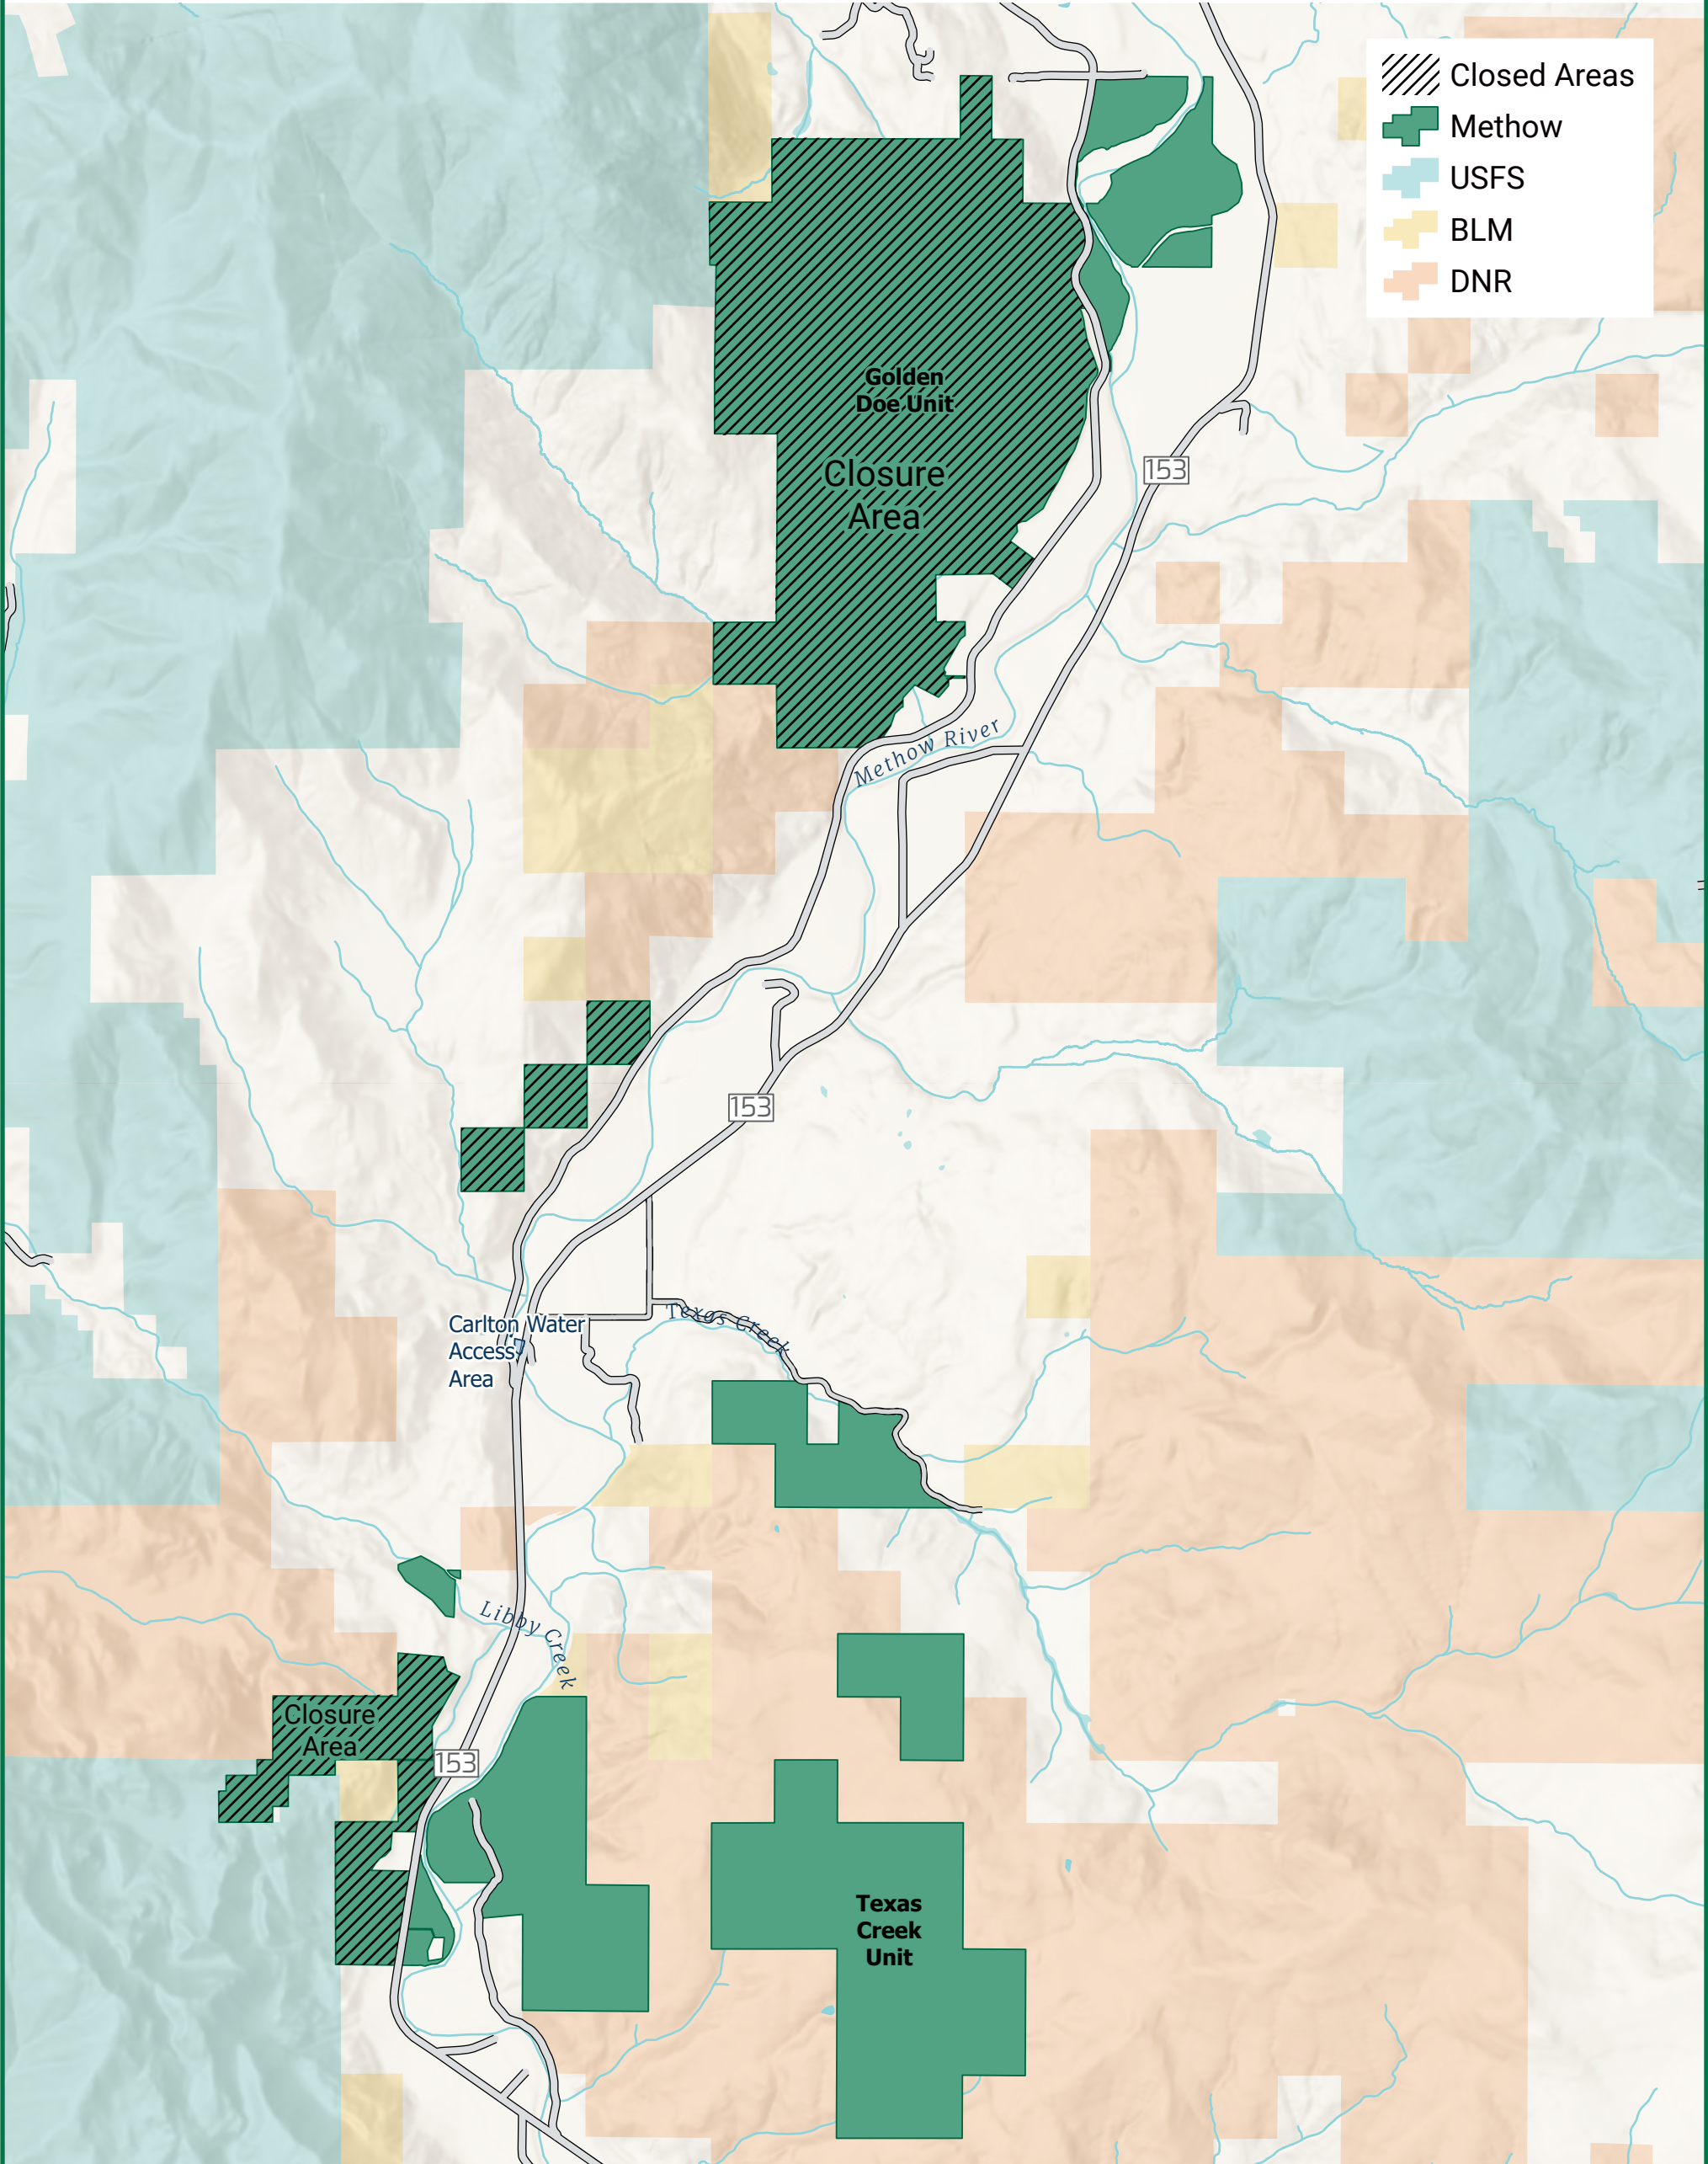

Methow Wildlife Area - Big Buck Unit

Area Closed: December 15th to March 31st

USFS and Okanogan County Roads are NOT impacted by the closure

Washington Department of
FISH & WILDLIFE

This product is for informational purposes and may not have been prepared for or be suitable for navigation, legal, engineering, or surveying purposes. It does not represent an on-the-ground survey and represents only the approximate relative location of property boundaries.

Methow Wildlife Area - Rendezvous and Methow Units

Area Closed: December 15th to March 31st

USFS and Okanogan County Roads are NOT impacted by the closure

Washington Department of
FISH & WILDLIFE

This product is for informational purposes and may not have been prepared for or be suitable for navigation, legal, engineering, or surveying purposes. It does not represent an on-the-ground survey and represents only the approximate relative location of property boundaries.