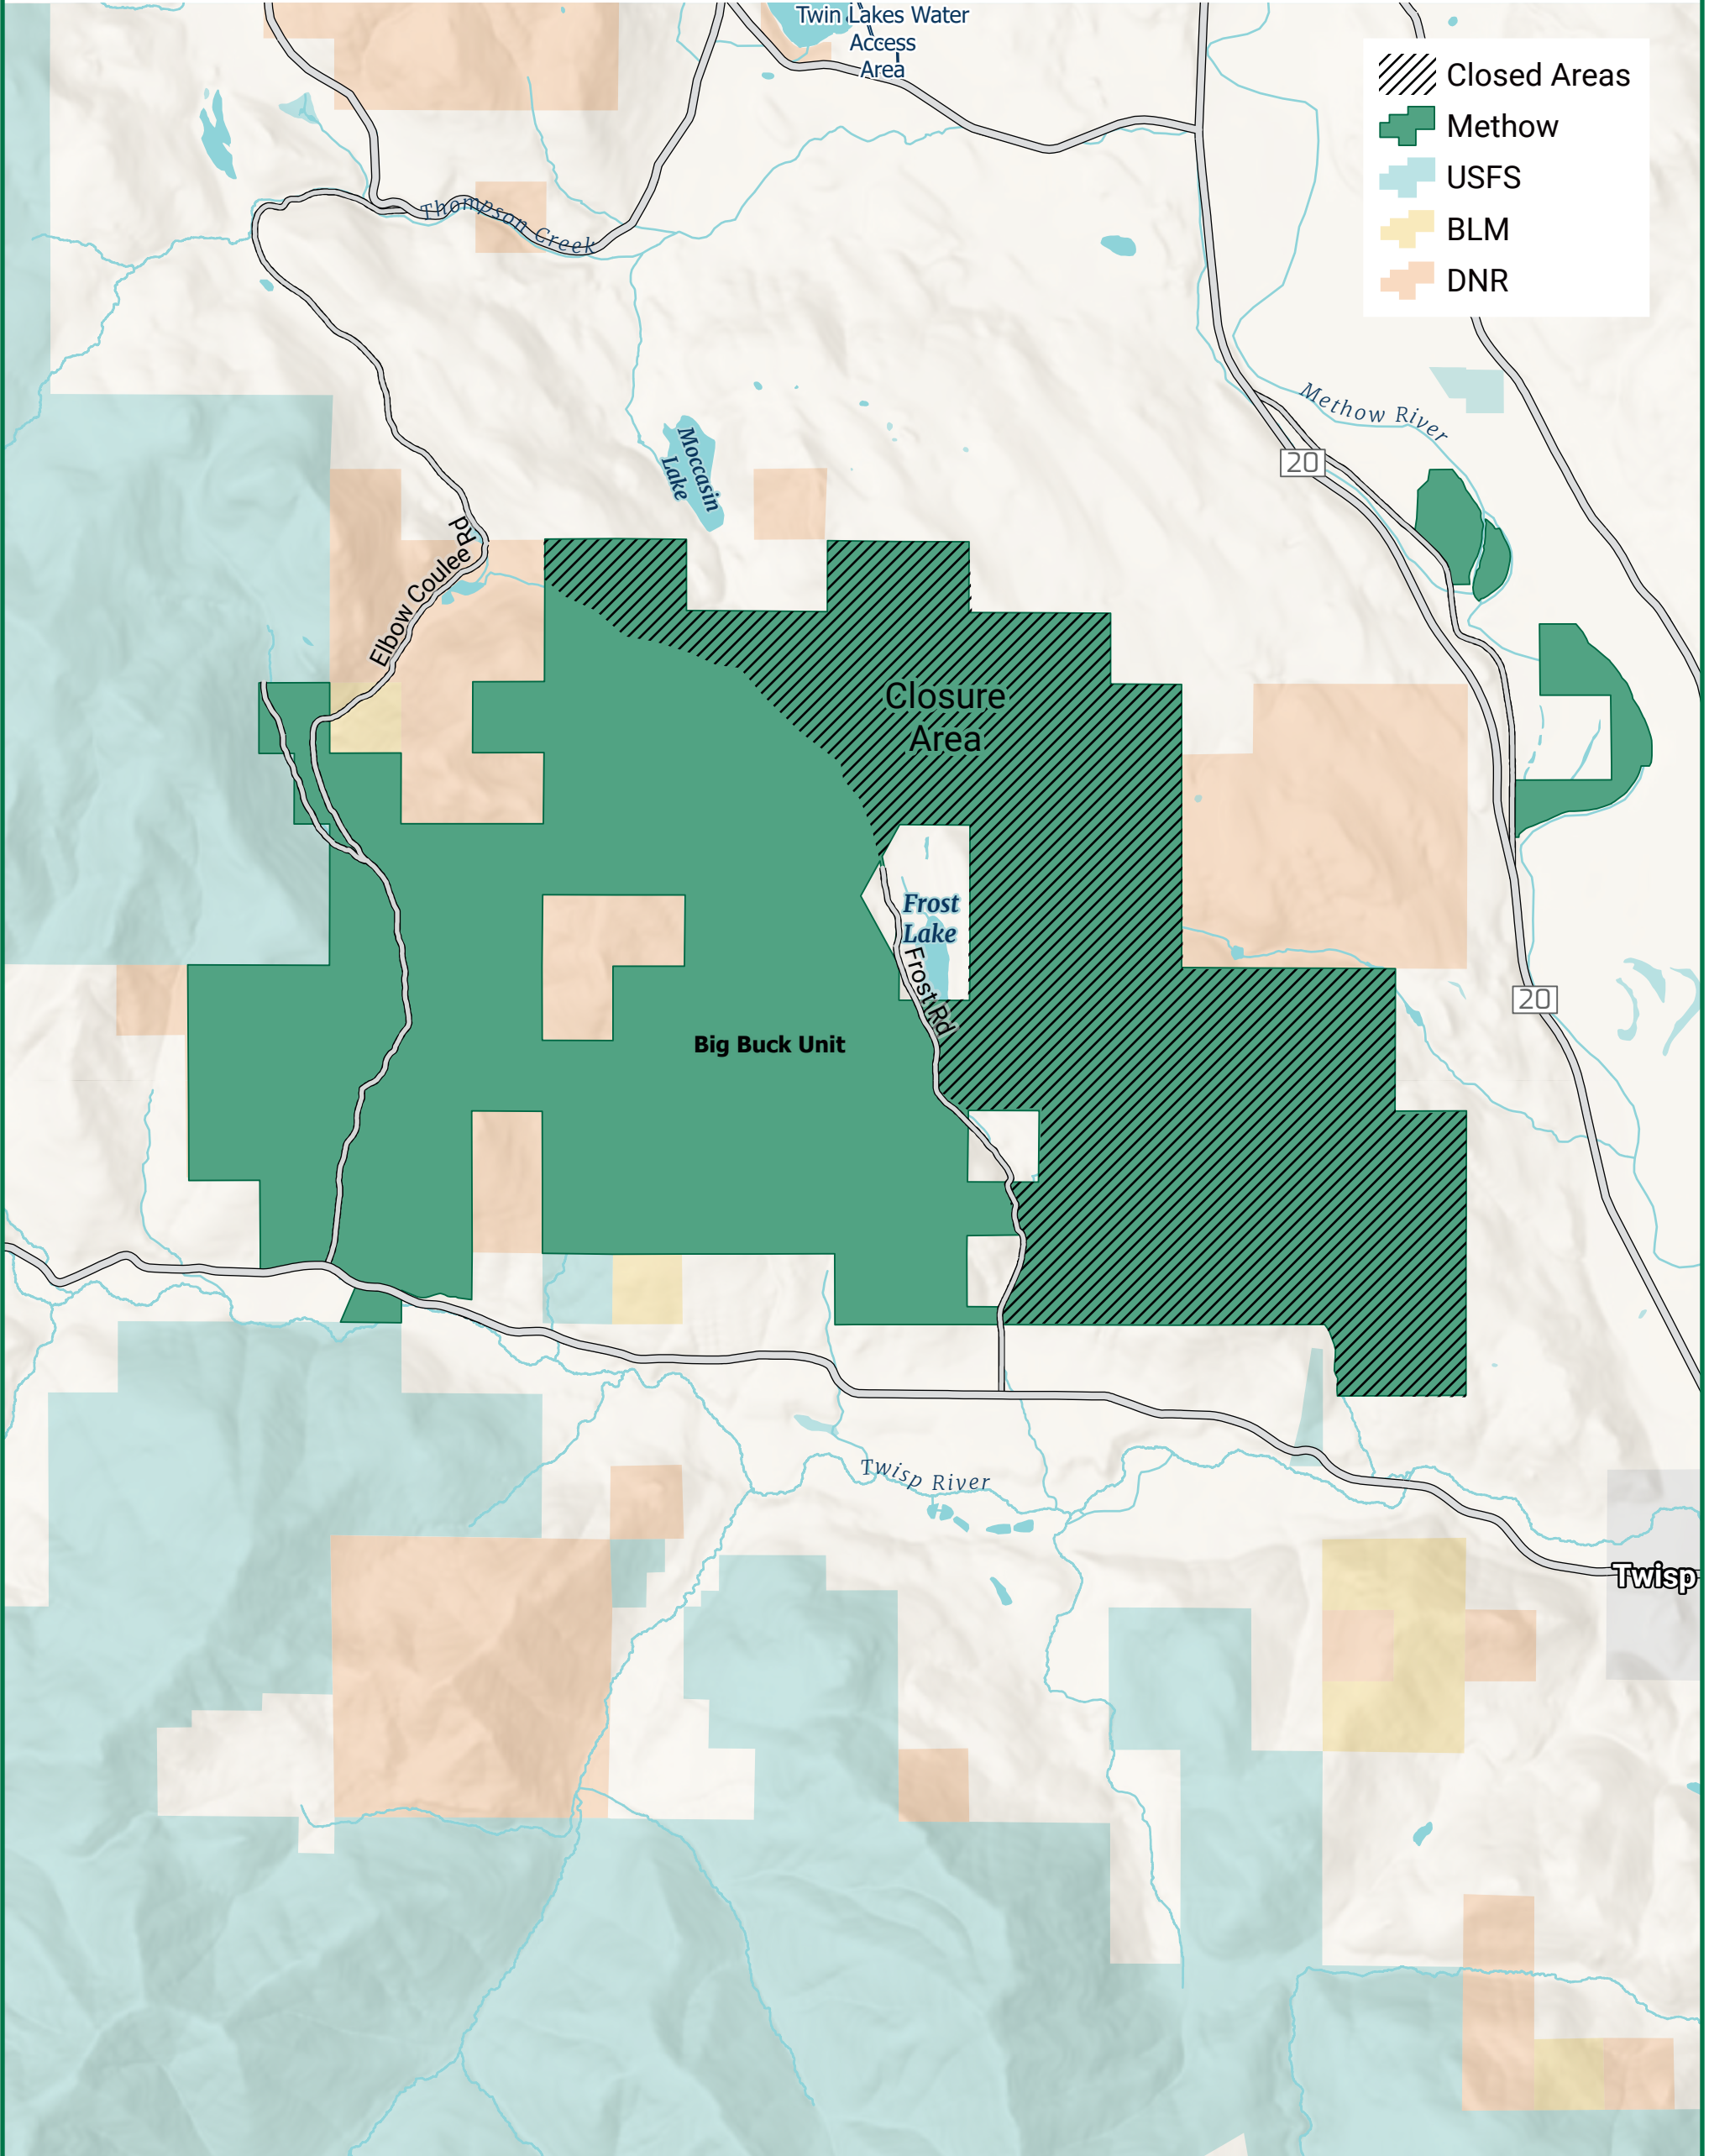

Methow Wildlife Area - Big Buck Unit

Area Closed: December 15th to March 31st

USFS and Okanogan County Roads are NOT impacted by the closure

Washington Department of
FISH & WILDLIFE

This product is for informational purposes and may not have been prepared for or be suitable for navigation, legal, engineering, or surveying purposes. It does not represent an on-the-ground survey and represents only the approximate relative location of property boundaries.

Methow Wildlife Area - Rendezvous and Methow Units

Area Closed: December 15th to March 31st

USFS and Okanogan County Roads are NOT impacted by the closure

Washington Department of
FISH & WILDLIFE

This product is for informational purposes and may not have been prepared for or be suitable for navigation, legal, engineering, or surveying purposes. It does not represent an on-the-ground survey and represents only the approximate relative location of property boundaries.