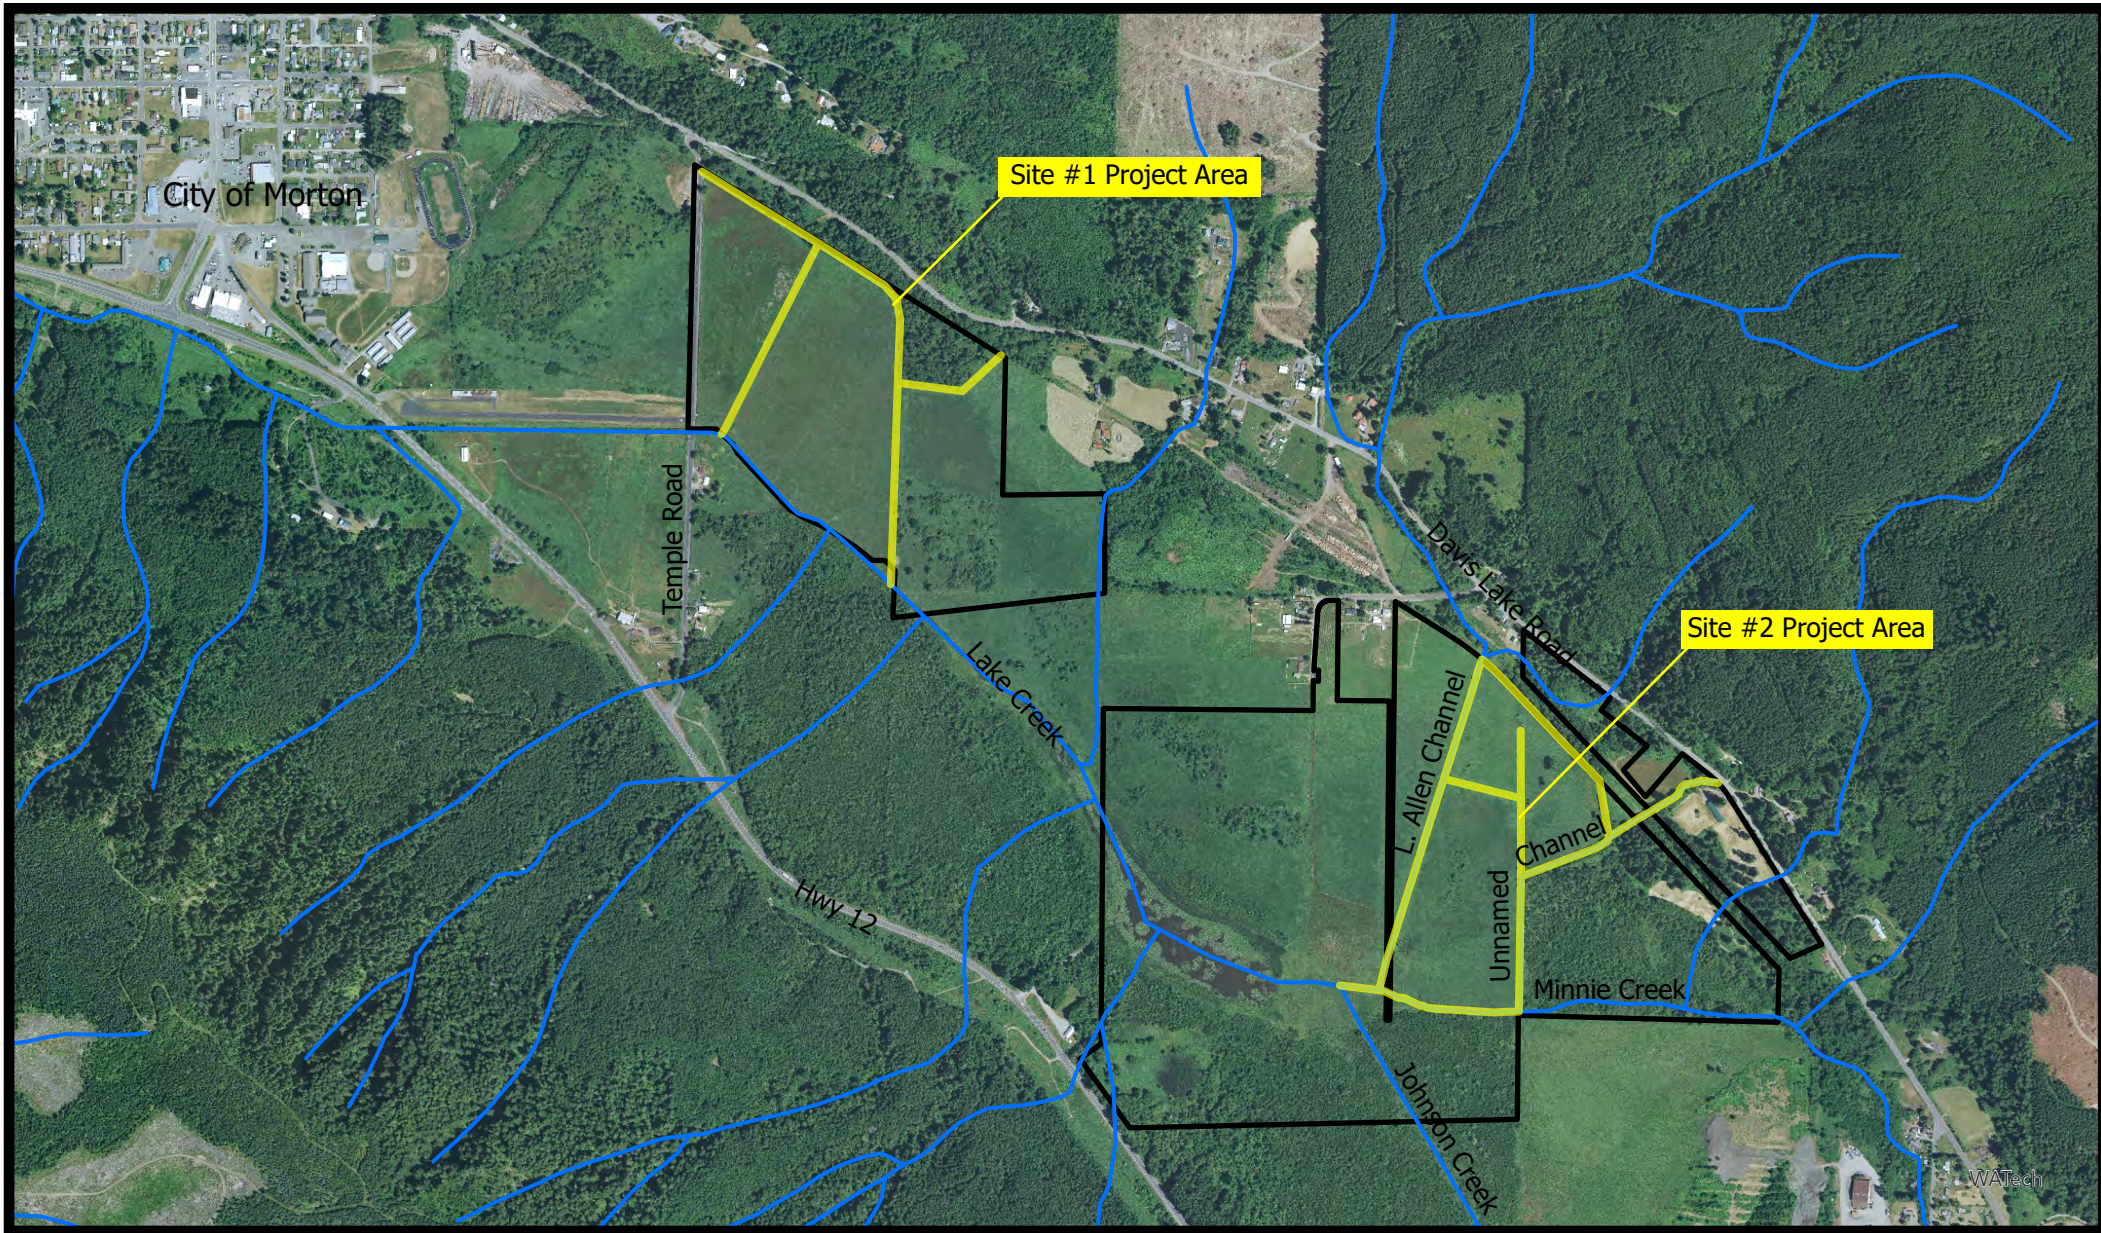

## Legend

-  Wildlife Area Boundary
-  Agricultural Ditch / Channel
-  Watercourse

## Legend

Wildlife Area  
Boundary

Agricultural  
Ditch / Channel

Watercourse

# Cowlitz Wildlife Area Davis Lake Project Site #2