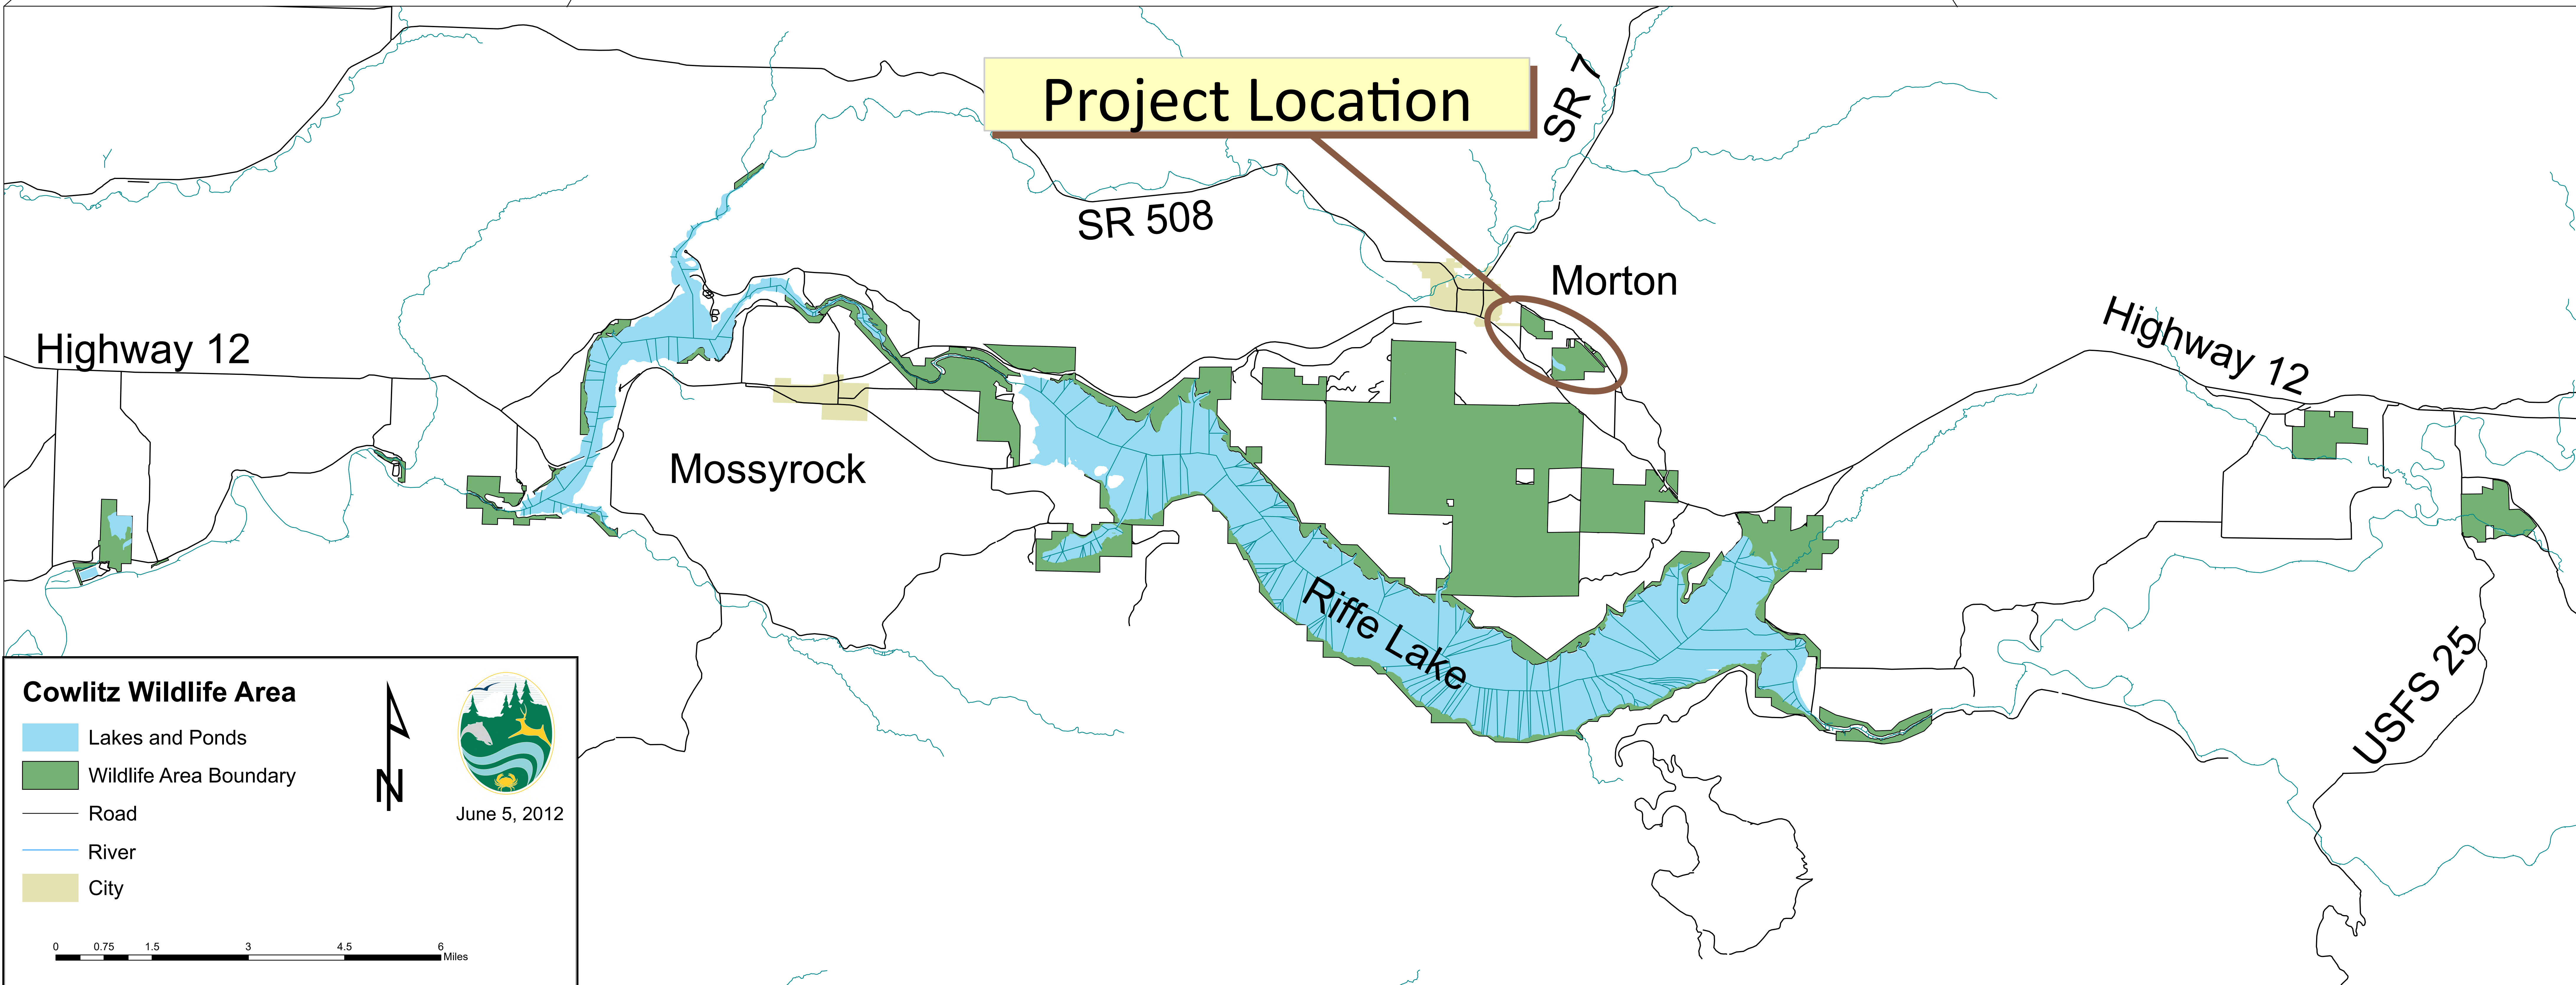

Cowlitz Wildlife Area