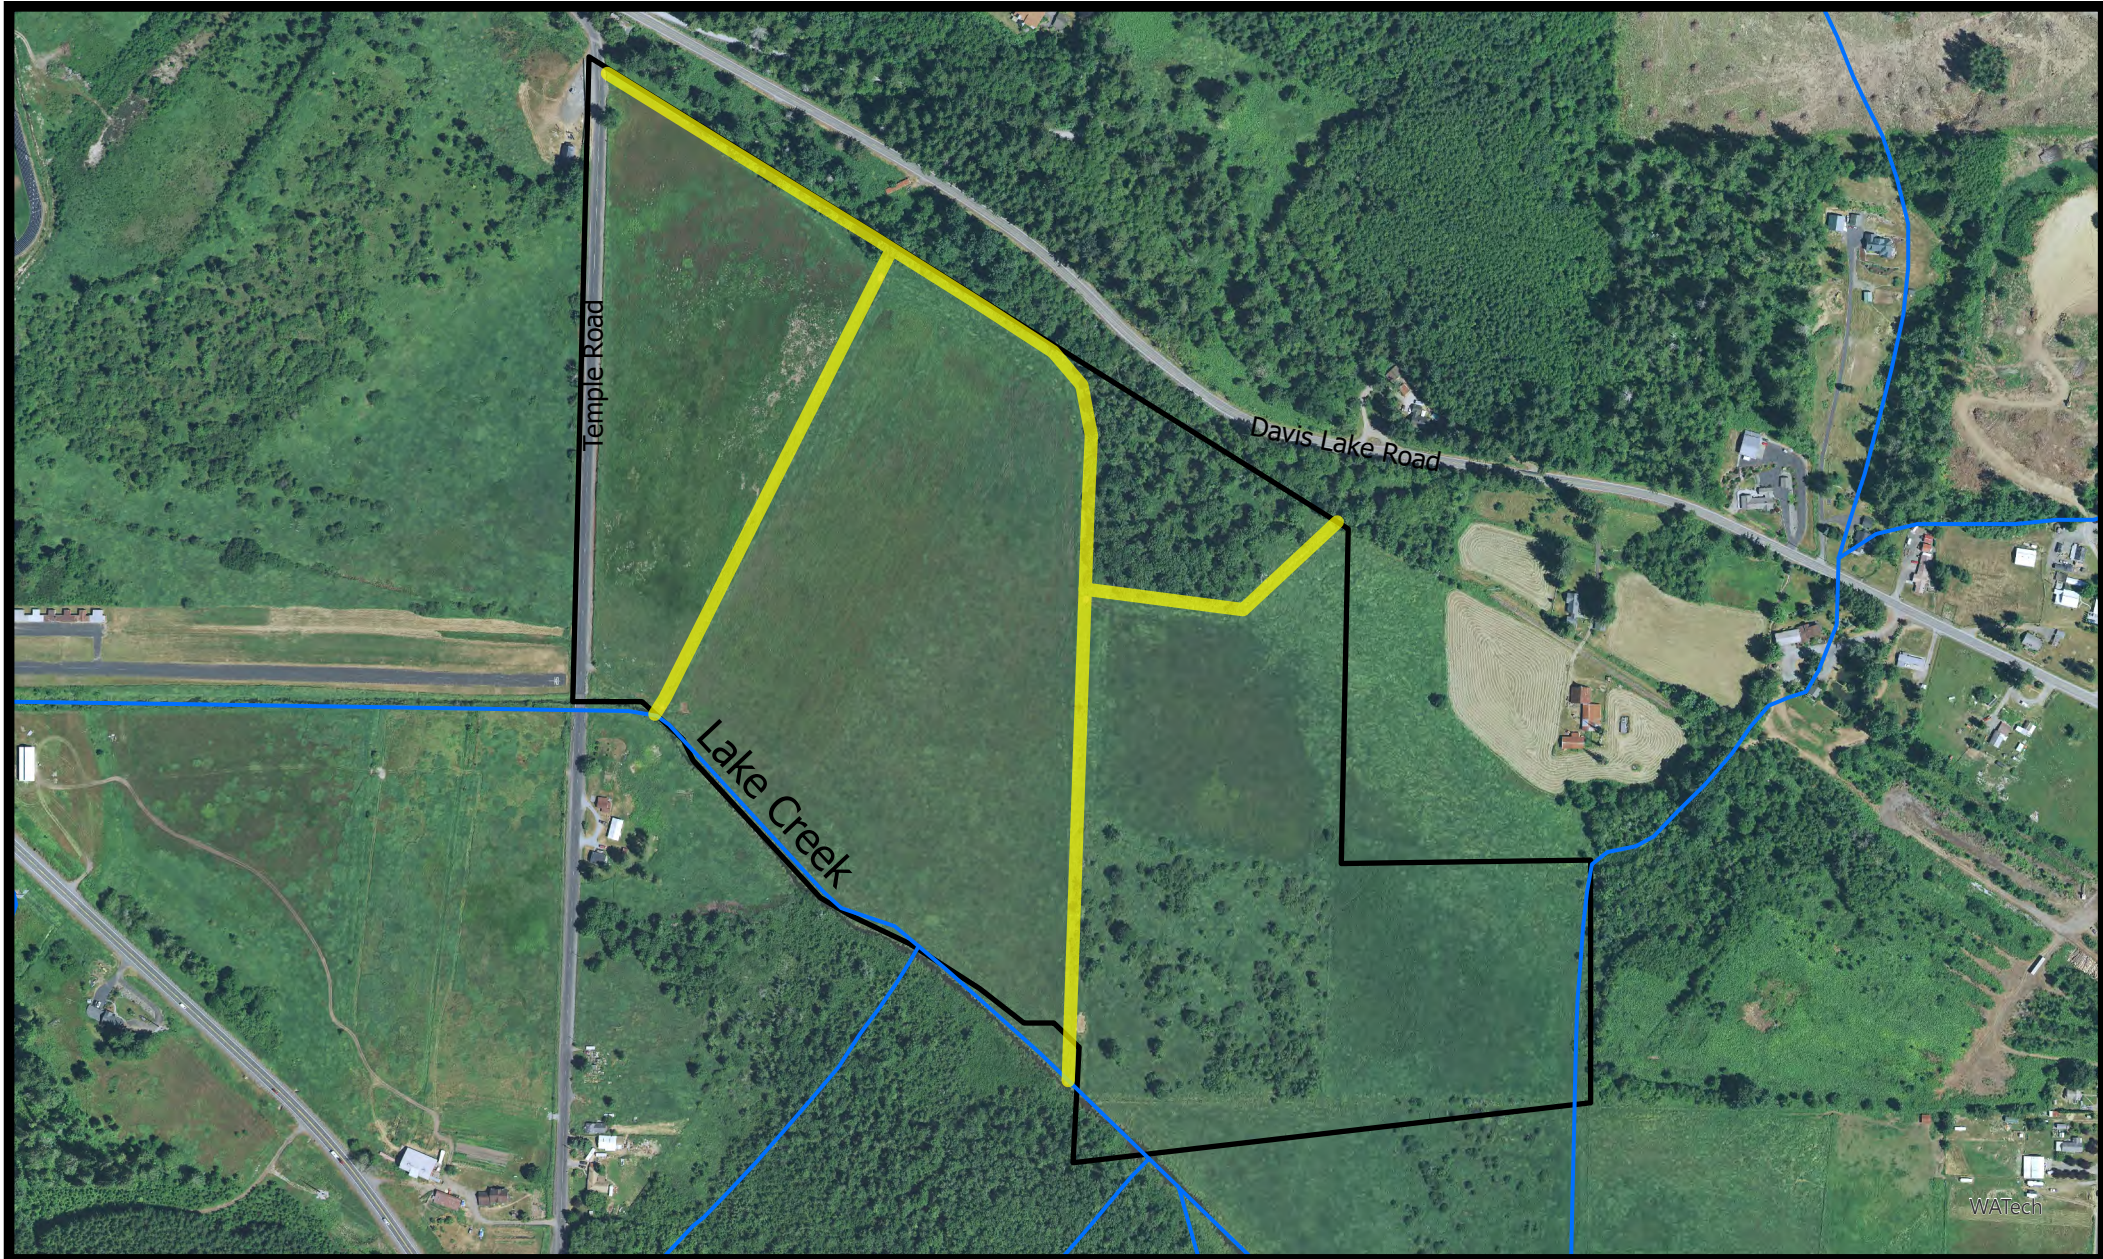

# Cowlitz Wildlife Area Davis Lake Project Sites

## Legend

-  Wildlife Area Boundary
-  Agricultural Ditch / Channel
-  Watercourse

## Legend

Wildlife Area  
Boundary

Agricultural  
Ditch / Channel

Watercourse