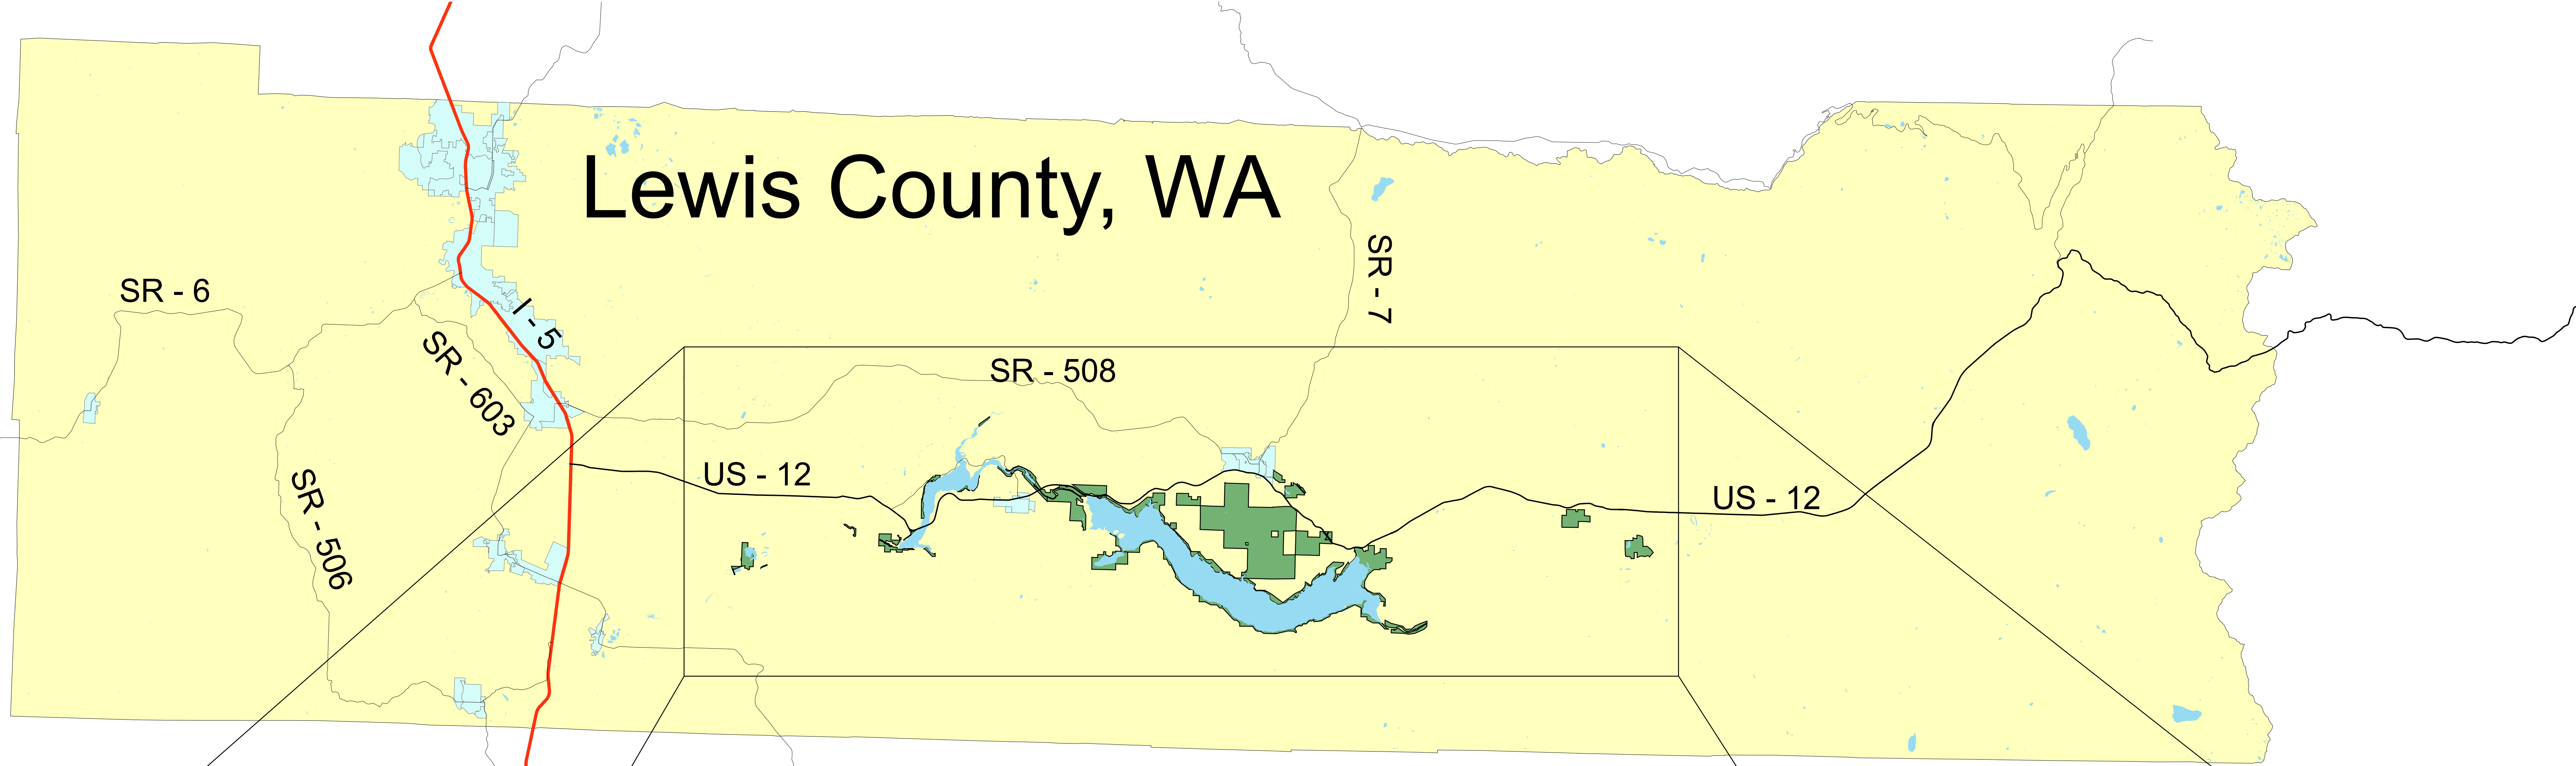

# Lewis County, WA

## Legend

-  Wildlife Area Boundary
-  Agricultural Ditch / Channel
-  Watercourse

## Legend

Wildlife Area  
Boundary

Agricultural  
Ditch / Channel

Watercourse