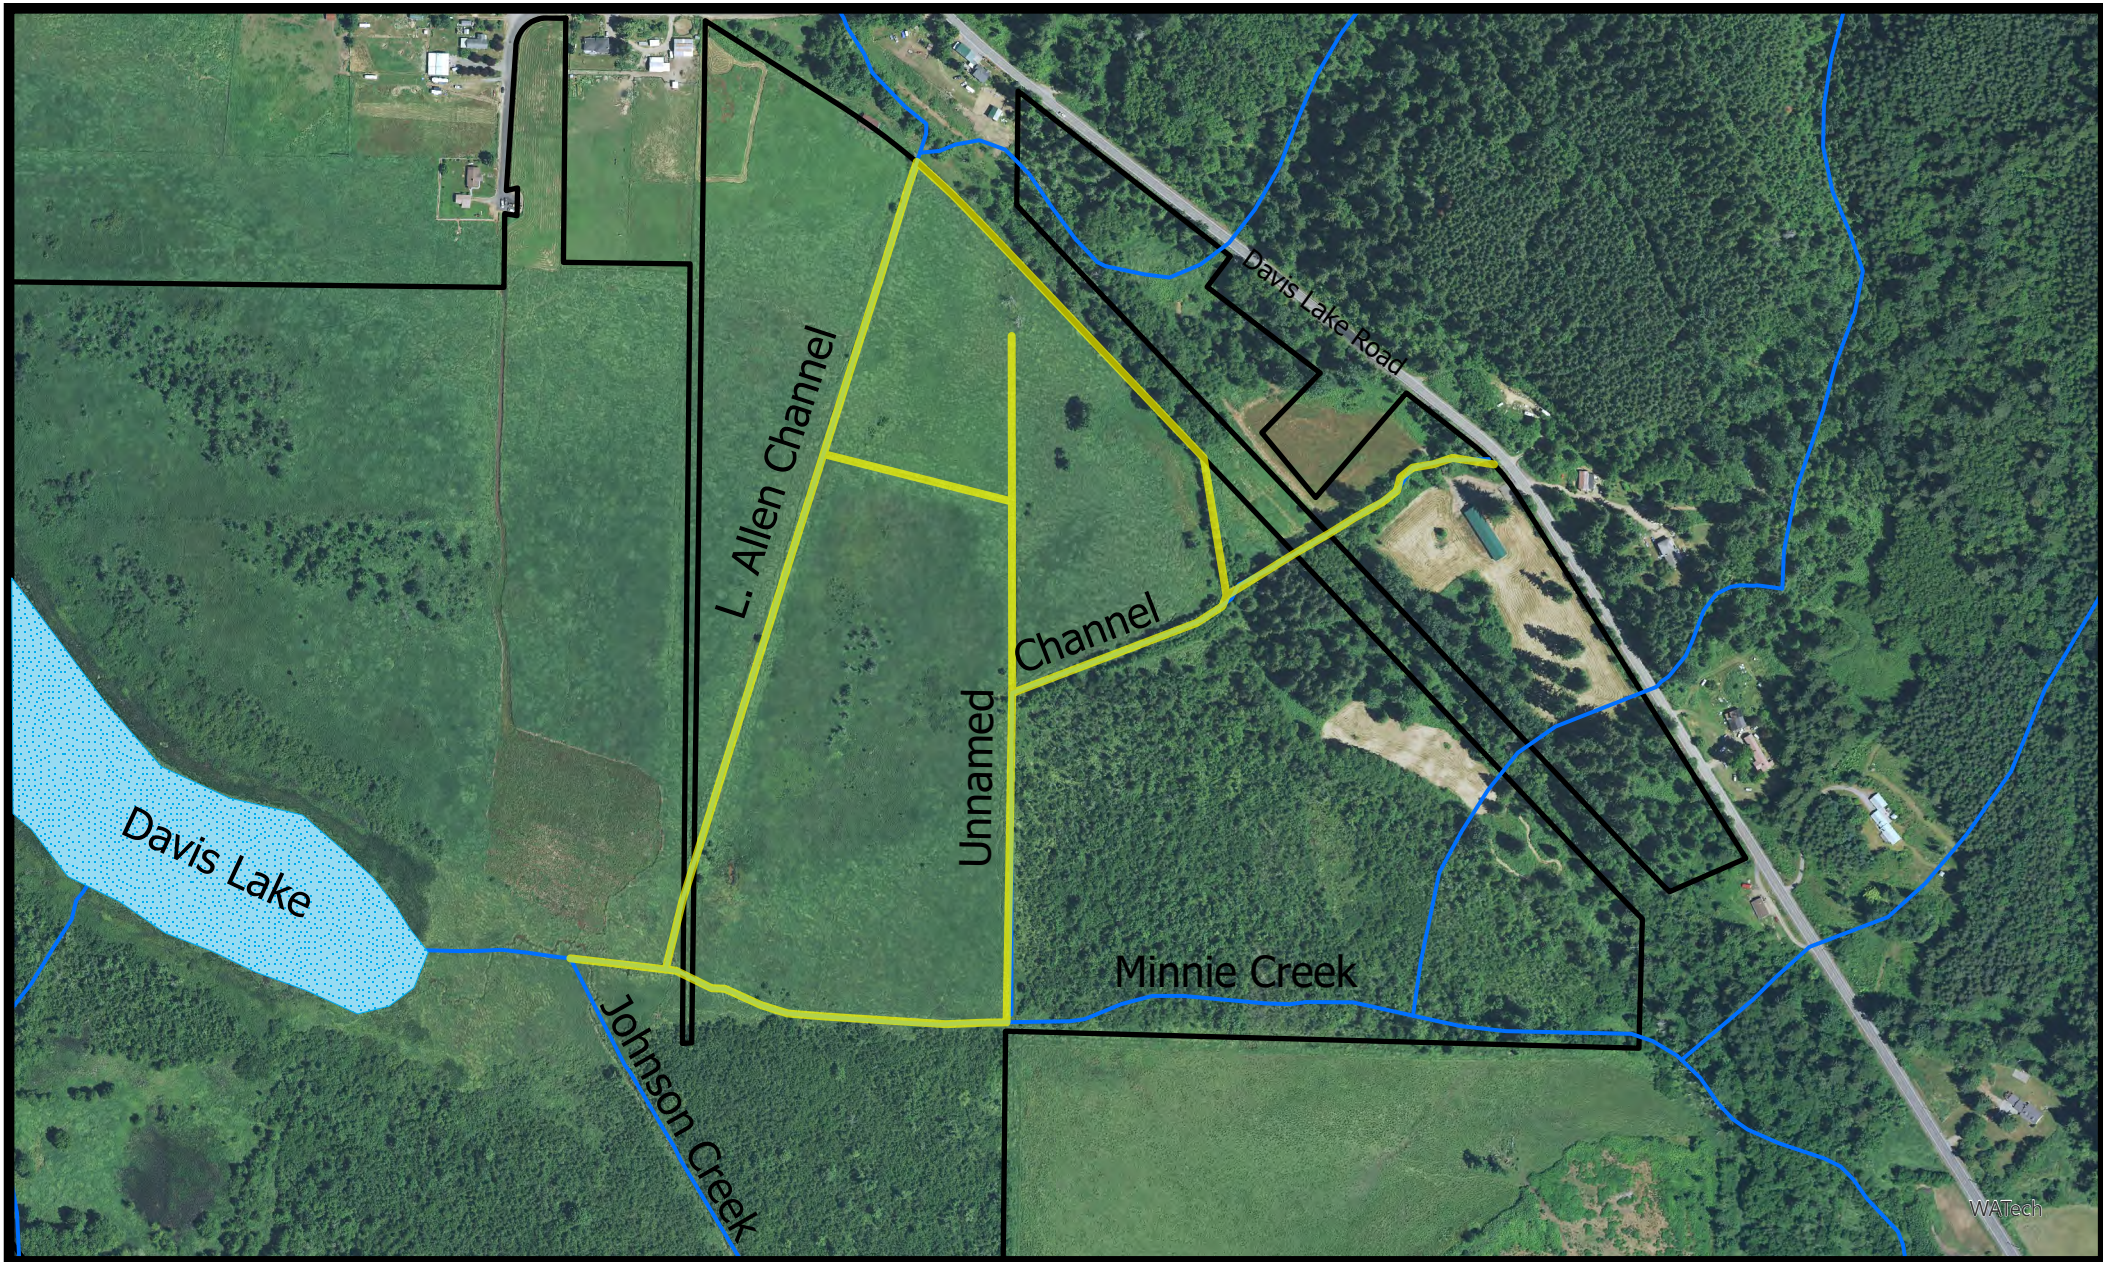

## Legend

-  Wildlife Area Boundary
-  Agricultural Ditch / Channel
-  Watercourse

## Legend

Wildlife Area  
Boundary

Agricultural  
Ditch / Channel

Watercourse

# Cowlitz Wildlife Area Davis Lake Project Site #2