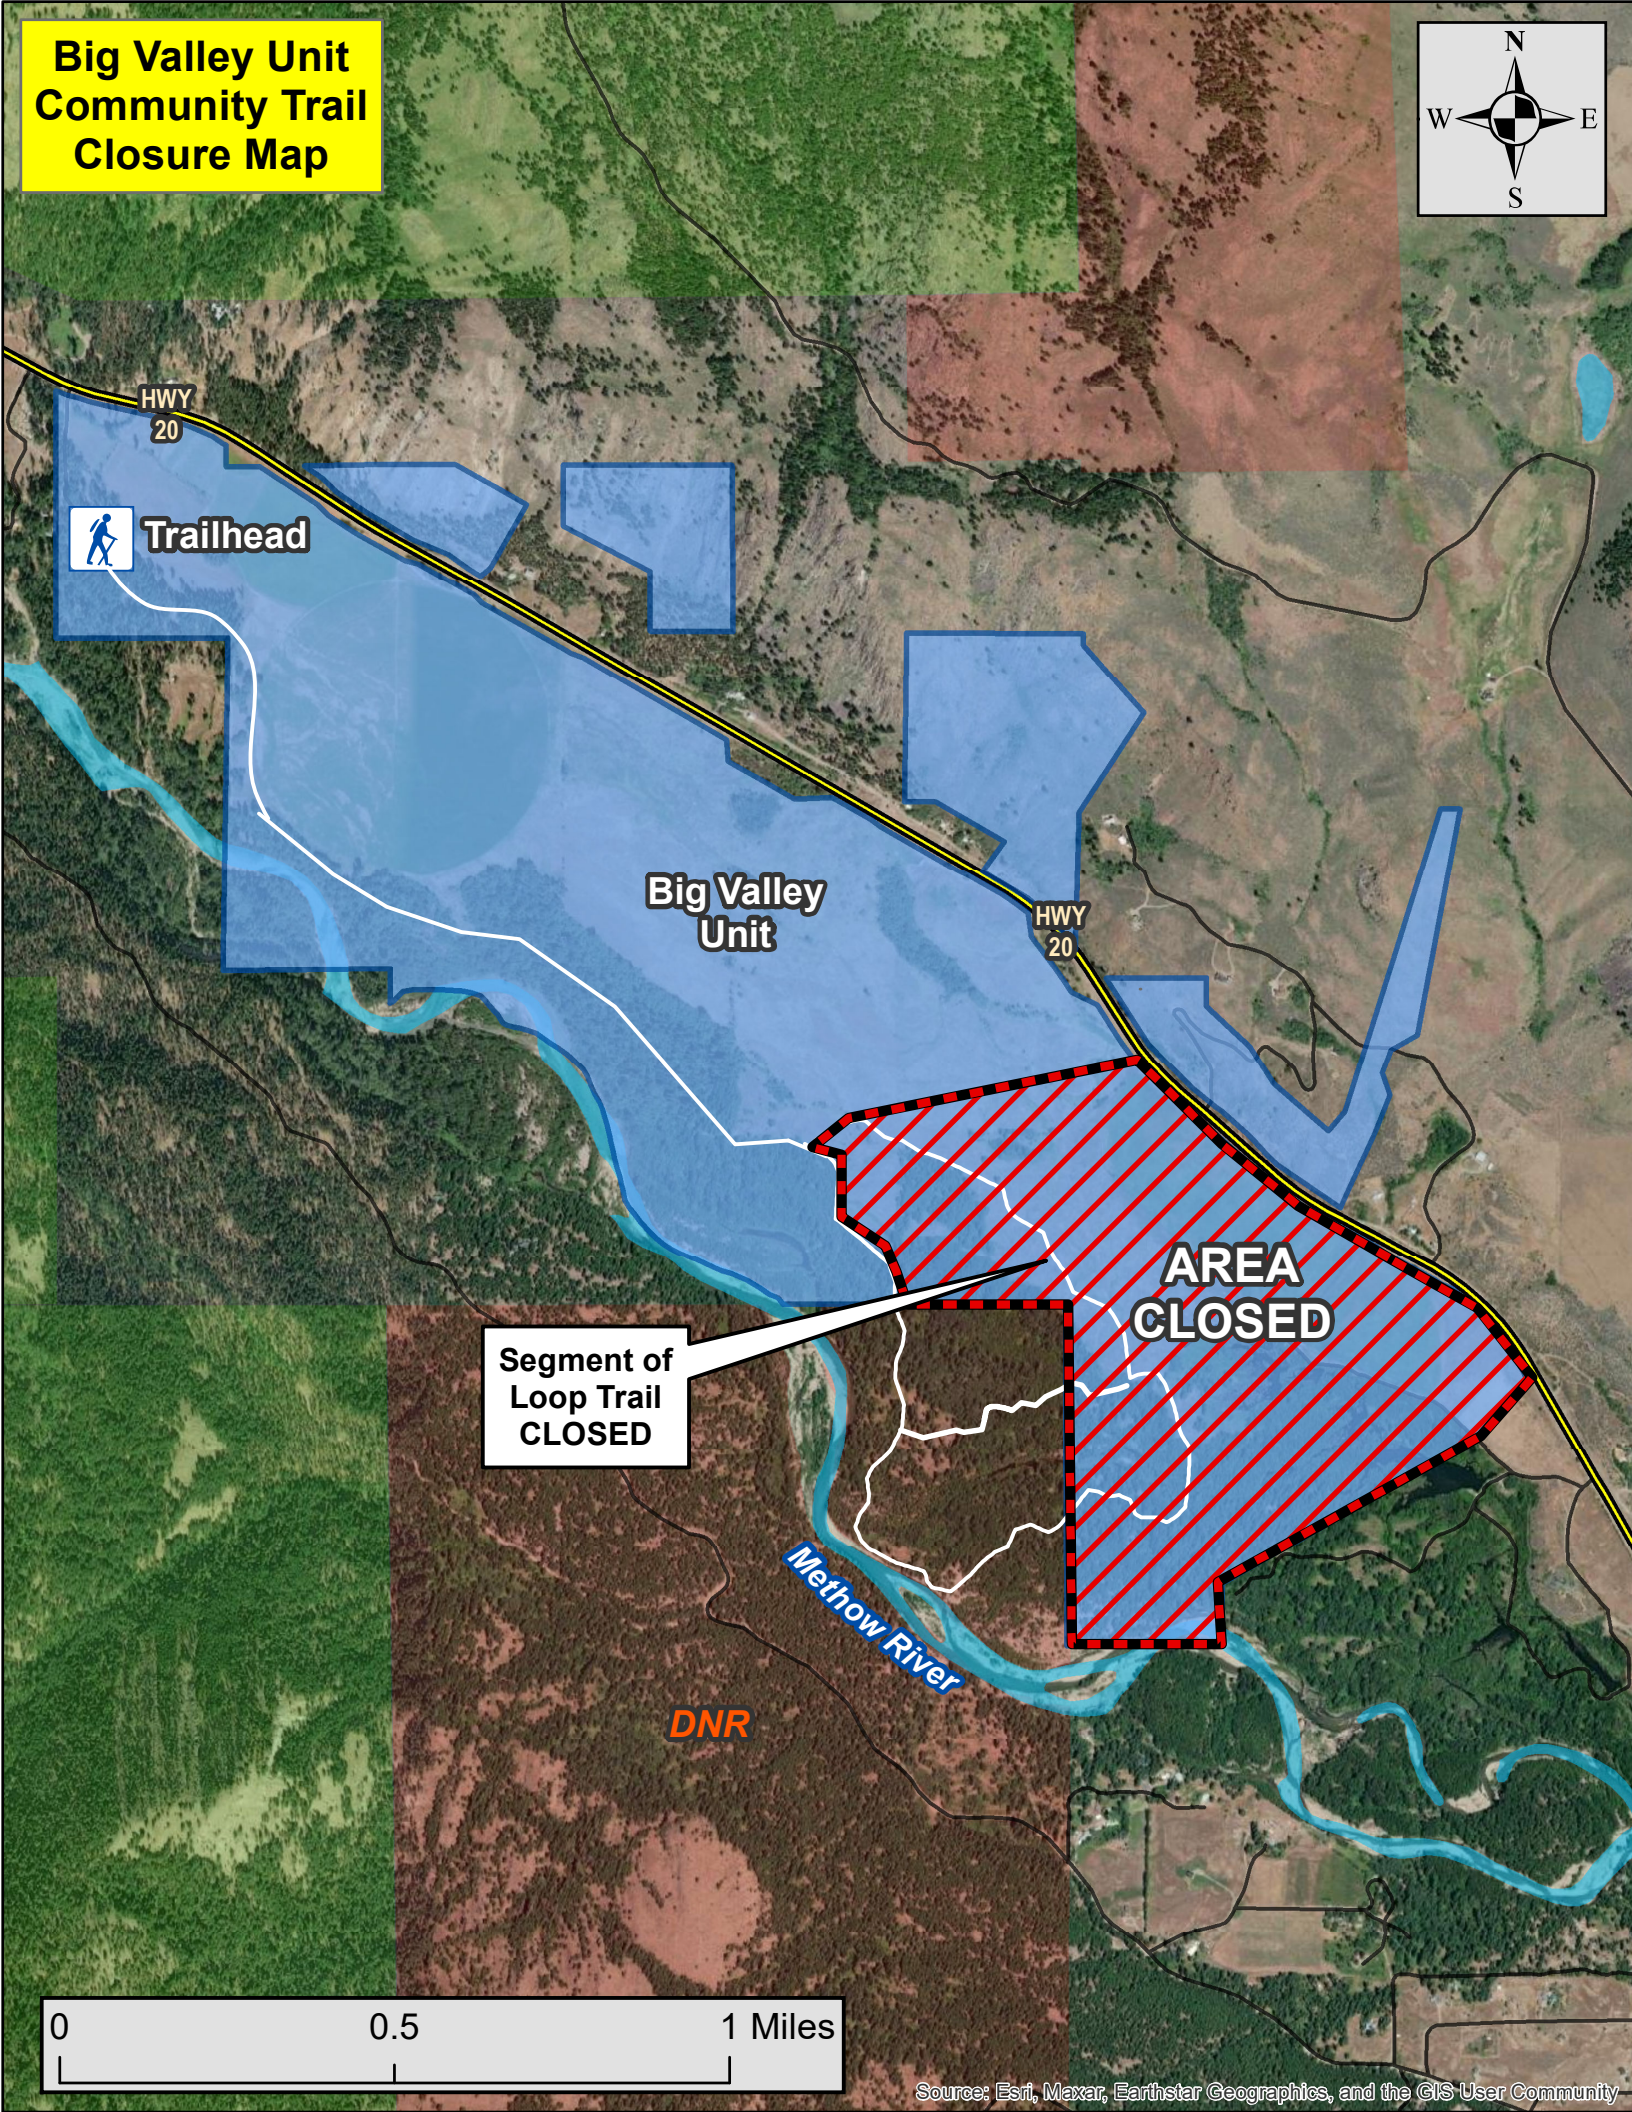

Google Earth

Image Landsat / Copernicus

40 mi

Methow Wildlife Area and Other Public Lands

February 24, 2025

Big Valley Unit Community Trail Closure Map

Trailhead

HWY
20

**Big Valley
Unit**

HWY
20

**Segment of
Loop Trail
CLOSED**

**AREA
CLOSED**

Methow River

DNR