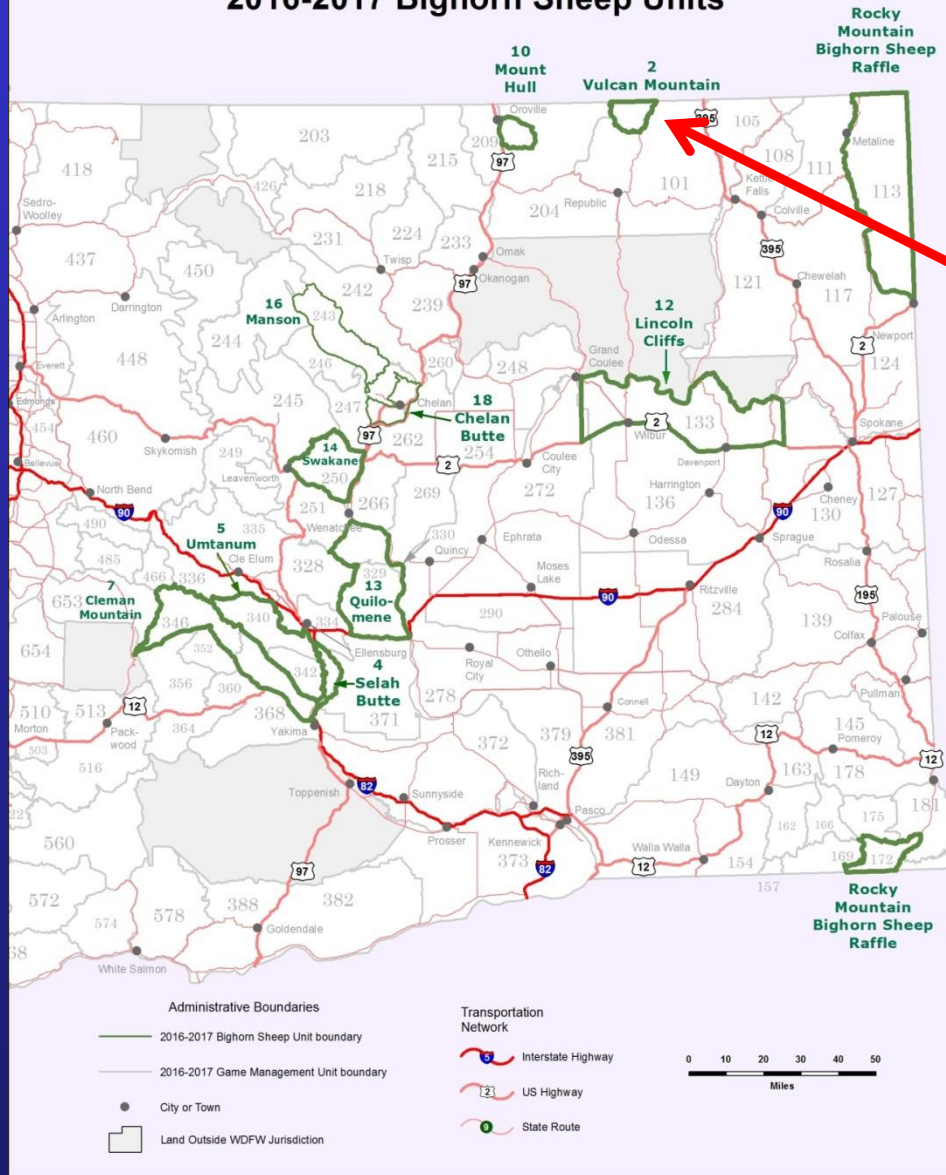

Bighorn Sheep Seasons 2017

WAC 232-28-622

**Dr. Rich Harris, Section Manager,
Game Division, Wildlife Program**

232-28-622 Bighorn Sheep

- Minor revisions in permits.
- All respond to Game Management Plan and recent survey information.
- Some herds need to be reduced in size to reduce risk of movements and thus exposure to pneumonia.

2016-2017 Bighorn Sheep Units

Vulcan Mountain bighorn herd

2017-2018 Bighorn Sheep Units

Minor Revisions to Ram Permits (‘California’ bighorn)

Cleman to Quilomene
(by boat)

Cleman to Vulcan
(by horse trailer)