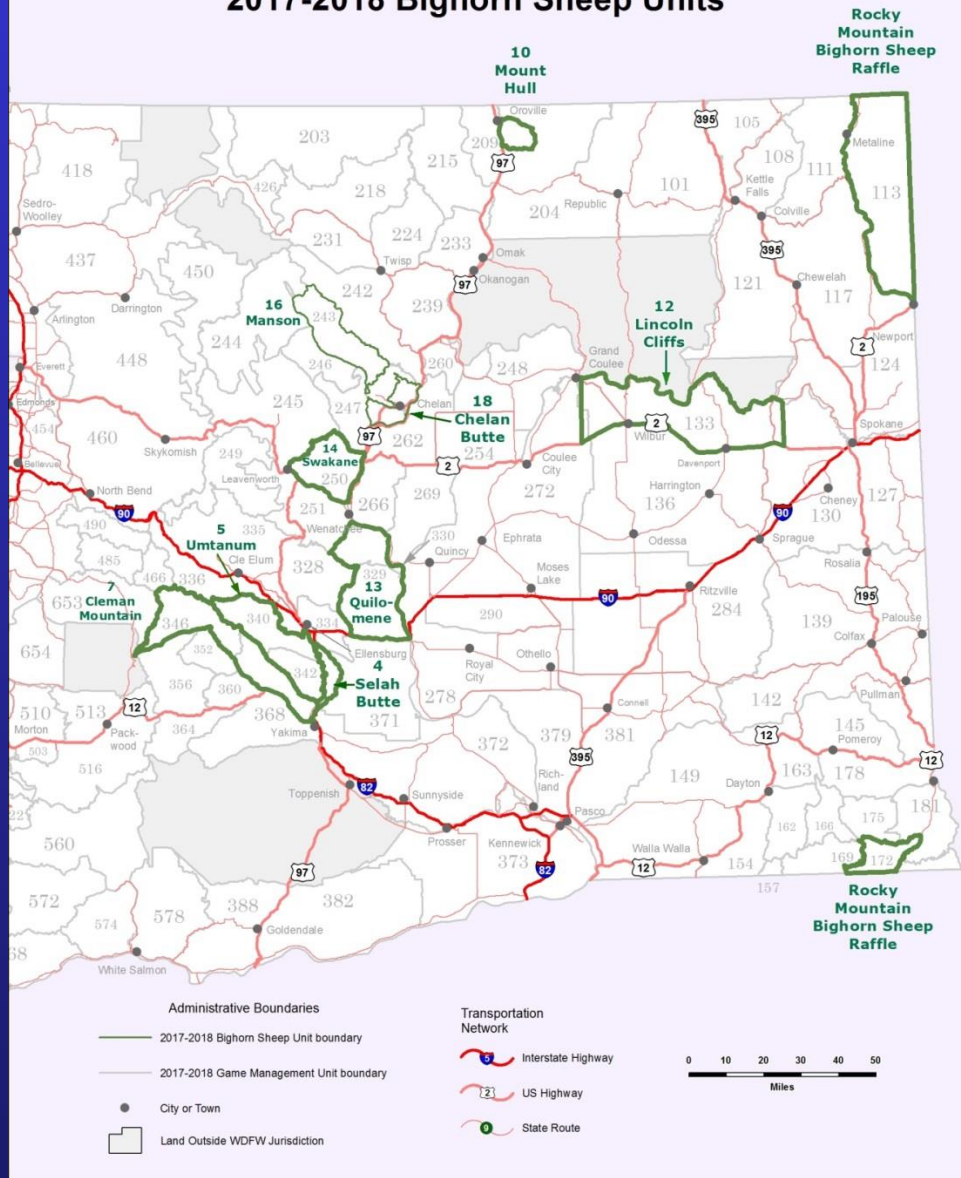

Bighorn Sheep Seasons 2017

WAC 232-28-622

**Dr. Rich Harris, Section Manager,
Game Division, Wildlife Program**

232-28-622 Bighorn Sheep

- Minor revisions in permits.
- All respond to Game Management Plan and recent survey information.
- Some herds need to be reduced in size to reduce risk of movements and thus exposure to pneumonia.

2016-2017 Bighorn Sheep Units

Vulcan Mountain bighorn herd

2017-2018 Bighorn Sheep Units

Minor Revisions to Ram Permits (‘California’ bighorn)

Cleman to Quilomene
(by boat)

Cleman to Vulcan
(by horse trailer)