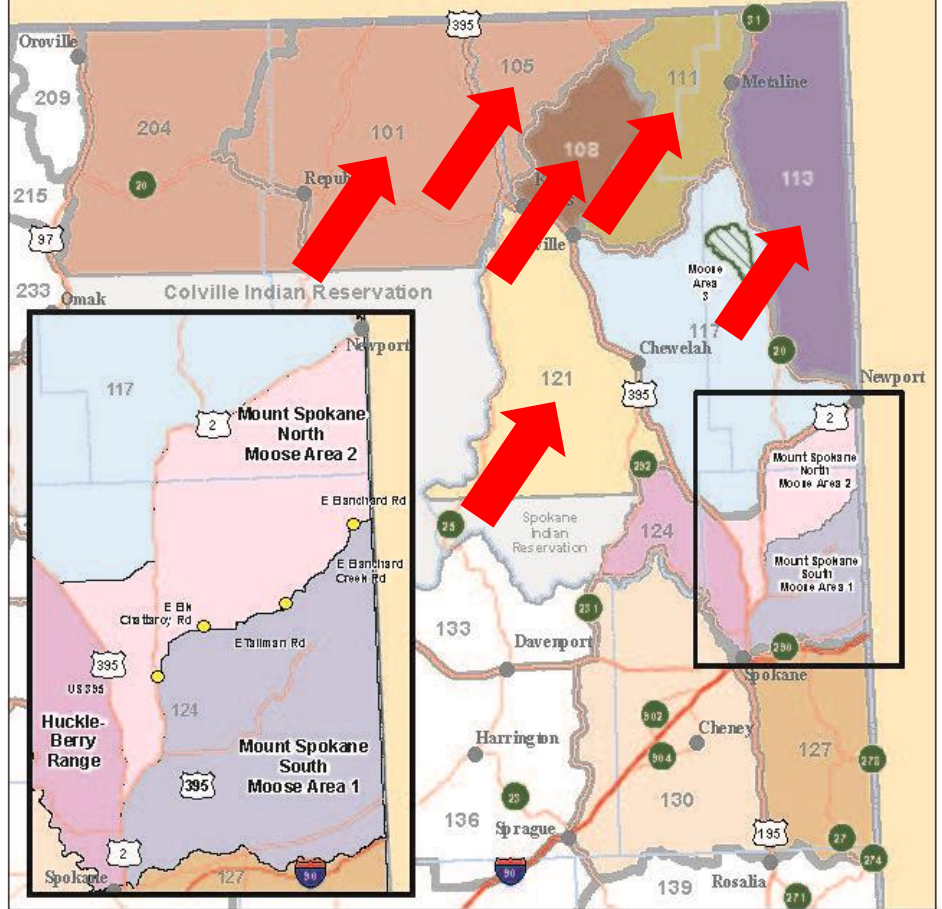

# 2015-2016 Moose Hunt Areas

Moose Areas		Administrative Boundaries	Transportation Network
Mount Spokane South Moose Area 1	Doglar	International Border	Interstate Highway
Mount Spokane North Moose Area 2	Huckleberry	State Line	US Highway
Parker Lake - Moose Area 3	Kettle Range - East Okanogan	County Line	State Route
49 Degrees North	Mica Peak	City or Town	
Aladdi	Se Kluk Mountains	Game Management Unit	
Clevey	Spokane West		

# 2015-2016 Moose Hunt Areas

Parker Lake Area

Moose Areas		Administrative Boundaries	Transportation Network
Mount Spokane South Moose Area 1	Dogbar	International Border	Interstate Highway
Mount Spokane North Moose Area 2	Huckleberry	State Line	US Highway
Parker Lake - Moose Area 3	Kettle Range - East Okanogan	County Line	State Route
49 Degrees North	Mica Peak	City or Town	0 10 20 Miles
Aladdin	Se Kluk Mountains	Game Management Unit	
Clevey	Spokane West		

# Hunter Instructor Incentive Permits

- Currently: 2 antlerless-only moose, GMU 113 only.
- Proposed: 4 antlerless-only moose, GMUs 101, 105, 108, 111, 113, 121.

# 2015-2016 Moose Hunt Areas

Moose Areas		Administrative Boundaries	Transportation Network
Mount Spokane South Moose Area 1	Doglar	International Border	Interstate Highway
Mount Spokane North Moose Area 2	Hackberry	State Line	US Highway
Parker Lake - Moose Area 3	Little Range - East Okanogan	County Line	State Route
49 Degrees North	Mica Peak	City or Town	0 10 20 Miles
Aladdi	Se Kirk Mountains	Game Management Unit	
Clevey	Spokane West		