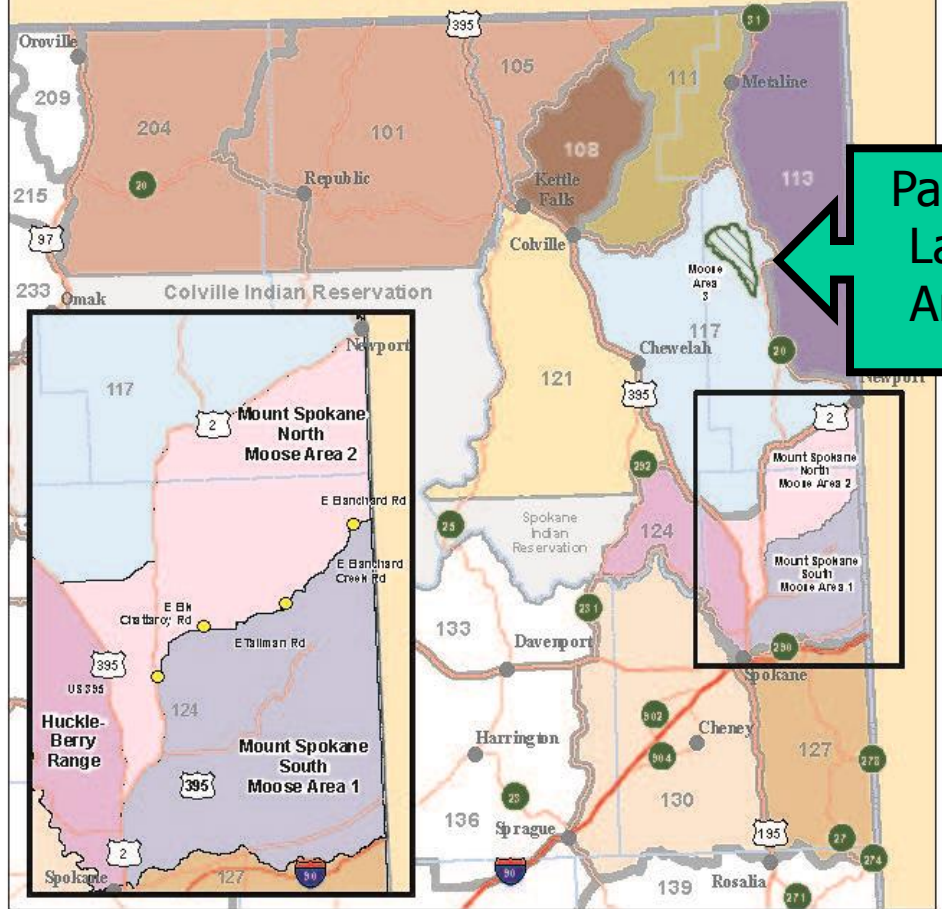

# 2015-2016 Moose Hunt Areas

Moose Areas		Administrative Boundaries	Transportation Network
Mount Spokane South Moose Area 1	Dogbar	International Border	Interstate Highway
Mount Spokane North Moose Area 2	Hackberry	State Line	US Highway
Parker Lake - Moose Area 3	Kettle Range - East Okanogan	County Line	State Route
49 Degrees North	Mica Peak	City or Town	
Aladdi	Se Kirk Mountains	Game Management Unit	
Clevey	Spokane West		

# 2015-2016 Moose Hunt Areas

Moose Areas		Administrative Boundaries	Transportation Network
Mount Spokane South Moose Area 1	Doglar	International Border	Interstate Highway
Mount Spokane North Moose Area 2	Huckleberry	State Line	US Highway
Parker Lake - Moose Area 3	Kettle Range - East Okanogan	County Line	State Route
49 Degrees North	Mica Peak	City or Town	
Aladdi	Se Kluk Mountains	Game Management Unit	
Clevey	Spokane West		

# 2015-2016 Moose Hunt Areas

Parker Lake Area

Moose Areas		Administrative Boundaries	Transportation Network
Mount Spokane South Moose Area 1	Dogbar	International Border	Interstate Highway
Mount Spokane North Moose Area 2	Huckleberry	State Line	US Highway
Parker Lake - Moose Area 3	Kettle Range - East Okanogan	County Line	State Route
49 Degrees North	Mica Peak	City or Town	0 10 20 Miles
Aladdin	Se Kluk Mountains	Game Management Unit	
Clevey	Spokane West		