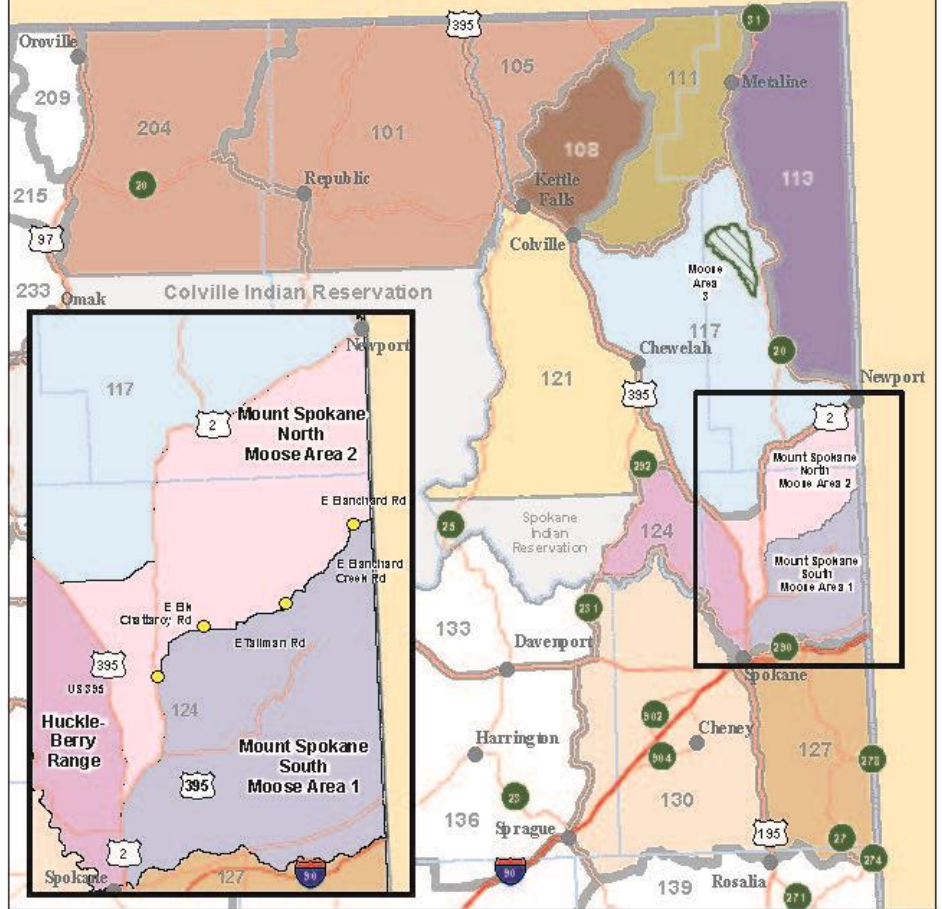

## Moose Hunting Seasons 2017

# 2015-2016 Moose Hunt Areas

Moose Areas		Administrative Boundaries	Transportation Network
Mount Spokane South Moose Area 1	Dogbar	International Border	Interstate Highway
Mount Spokane North Moose Area 2	Hackberry	State Line	US Highway
Parker Lake - Moose Area 3	Kettle Range - East Okanogan	County Line	State Route
49 Degrees North	Mica Peak	City or Town	
Aladdi	Se Kirk Mountains	Game Management Unit	
Clevey	Spokane West		

# 2015-2016 Moose Hunt Areas

Moose Areas		Administrative Boundaries	Transportation Network
Mount Spokane South Moose Area 1	Doglar	International Border	Interstate Highway
Mount Spokane North Moose Area 2	Huckleberry	State Line	US Highway
Parker Lake - Moose Area 3	Kettle Range - East Okanogan	County Line	State Route
49 Degrees North	Mica Peak	City or Town	
Aladdi	Se Kluk Mountains	Game Management Unit	
Clevey	Spokane West		

# 2015-2016 Moose Hunt Areas

Moose Areas		Administrative Boundaries	Transportation Network
Mount Spokane South Moose Area 1	Doglar	International Border	Interstate Highway
Mount Spokane North Moose Area 2	Hackberry	State Line	US Highway
Parker Lake - Moose Area 3	Little Range - East Okanogan	County Line	State Route
49 Degrees North	Mica Peak	City or Town	0 10 20 Miles
Aladdi	Se Kirk Mountains	Game Management Unit	
Clevey	Spokane West		