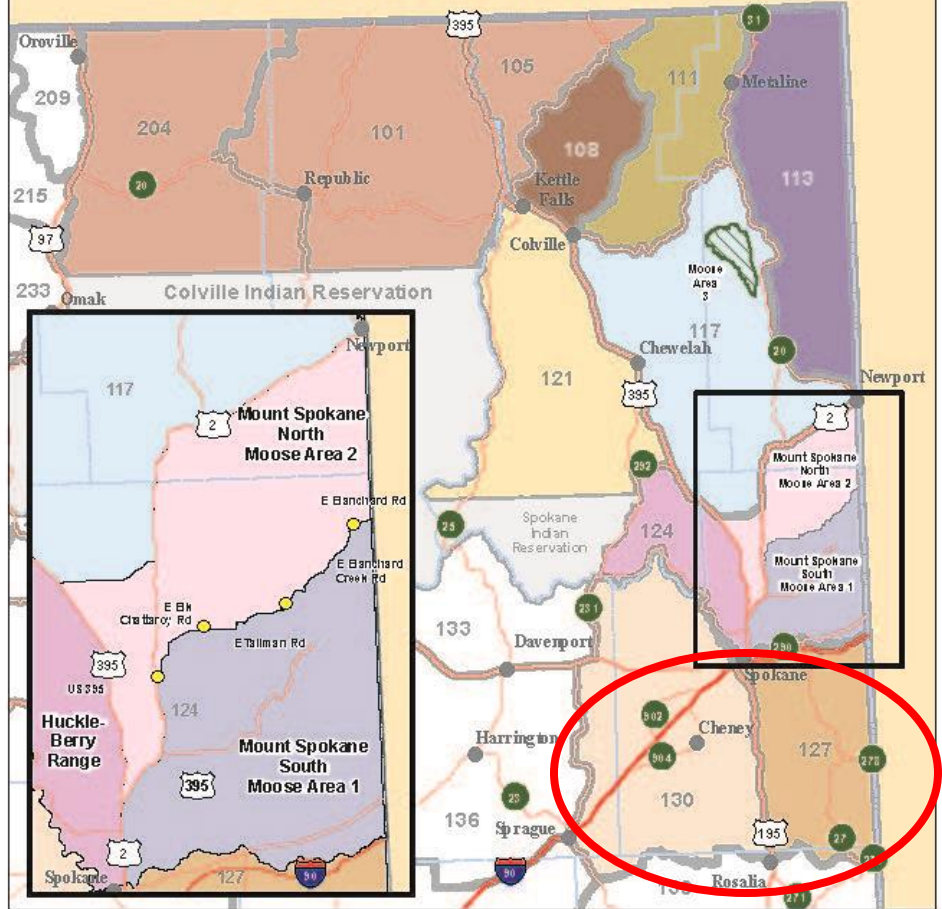

# 2015-2016 Moose Hunt Areas

Moose Areas		Administrative Boundaries	Transportation Network
Mount Spokane South Moose Area 1	Dogbar	International Border	Interstate Highway
Mount Spokane North Moose Area 2	Hackberry	State Line	US Highway
Parker Lake - Moose Area 3	Kettle Range - East Okanogan	County Line	State Route
49 Degrees North	Mica Peak	City or Town	
Aladdi	Se Kirk Mountains	Game Management Unit	
Clevey	Spokane West		

# 2015-2016 Moose Hunt Areas

Moose Areas		Administrative Boundaries	Transportation Network
Mount Spokane South Moose Area 1	Doglar	International Border	Interstate Highway
Mount Spokane North Moose Area 2	Huckleberry	State Line	US Highway
Parker Lake - Moose Area 3	Kettle Range - East Okanogan	County Line	State Route
49 Degrees North	Mica Peak	City or Town	
Aladdi	Se Kluk Mountains	Game Management Unit	
Clevey	Spokane West		