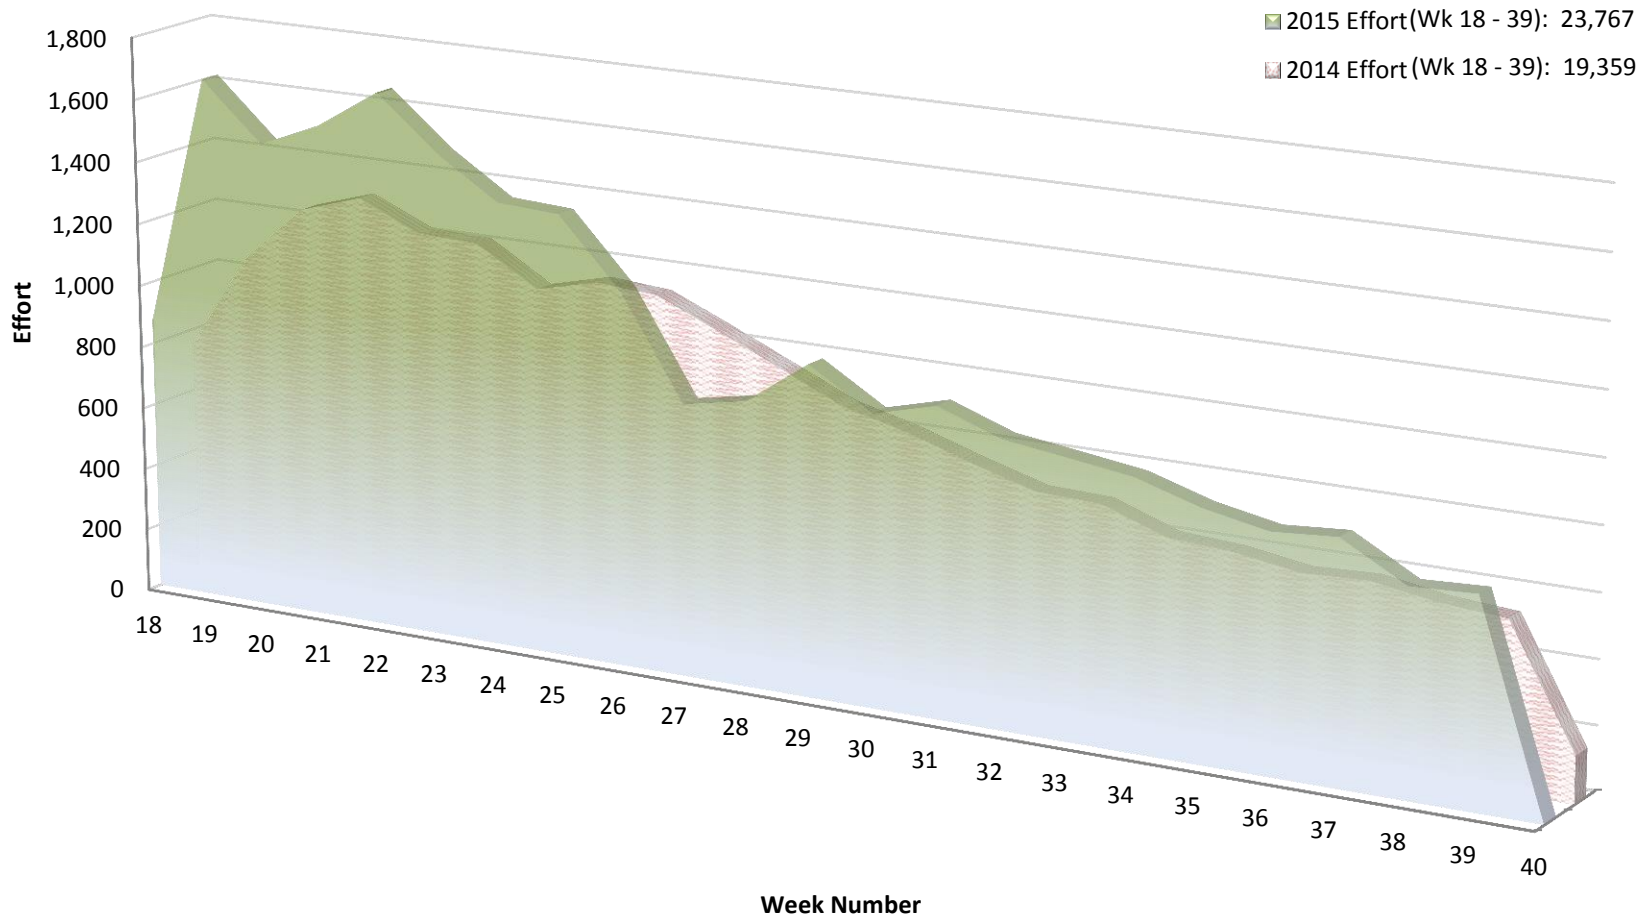

Northern Pikeminnow Sport-Reward Fishery 2015

DRAFT

WEEKLY FIELD ACTIVITY REPORT

Station	Weekly				Year-to-Date				Weekly Incidental Catch					
	Effort	Tags	Total Fish	CPUE	Effort	Tags	Total Fish	CPUE	SMB	YP	CC/CF/BH	WAL	WS	AMS
Cathlamet	90	0	885	9.8	1,933	8	8,384	4.3	49	54	0	0	0	4
Willow Grove	37	0	210	5.7	2,298	18	13,675	6.0	0	57	0	0	0	1
Rainier	25	0	205	8.2	922	3	6,372	6.9	0	123	0	0	0	3
Kalama	12	1	88	7.3	851	5	4,805	5.6	0	0	0	0	0	0
Ridgefield	28	0	470	16.8	646	9	8,859	13.7	0	13	3	0	0	0
Gleason	39	1	1,003	25.7	962	14	8,110	8.4	0	39	3	0	0	0
Chinook Landing	27	0	368	13.6	1,103	10	8,557	7.8	4	1	1	0	1	0
Washougal	45	0	700	15.6	1,185	17	12,206	10.3	0	5	3	0	2	0
Beacon Rock	3	0	73	24.3	389	3	2,659	6.8	3	1	0	0	0	0
Cascade Locks	27	0	379	14.0	1,321	9	8,516	6.4	53	0	0	0	22	0
Bingen	4	0	6	1.5	501	2	4,654	9.3	0	0	5	0	0	0
The Dalles	21	0	48	2.3	2,721	31	27,202	10.0	16	3	0	0	9	0
Maryhill	0	0	0	0.0	76	0	281	3.7	0	0	0	0	0	0
Giles French	16	0	111	6.9	710	8	5,548	7.8	6	0	1	3	0	0
Umatilla	14	0	65	4.6	537	2	1,878	3.5	29	87	12	30	0	0
Columbia Point	31	0	282	9.1	2,092	10	17,283	8.3	69	0	0	0	0	0
Vernita	12	0	16	1.3	197	3	754	3.8	0	0	0	0	0	0
Lyon's Ferry	2	0	13	6.5	279	0	3,917	14.0	7	0	0	2	0	0
Boyer Park	161	0	2,450	15.2	2,507	5	35,386	14.1	257	0	29	1	0	0
Greenbelt	61	0	797	13.1	2,537	34	17,385	6.9	92	0	11	0	0	0
Totals	655	2	8,169	12.5	23,767	191	196,431	8.3	585	383	68	36	34	8

For the period of September 21 - September 27, 2015 there was 1 tagged pikeminnow for every 4,085 pikeminnow caught.

Gear Type: Sport Angling.

Definition of Effort: Number of Registered Anglers

Definition of Tags: Number of spaghetti tags turned in

Definition of Catch: Number of paid NPM

Definition of CPUE: Average catch per angler

SMB= smallmouth bass, WAL= walleye, CC= channel catfish/CF= catfish unknown/BH= bullheads, AMS= shad, WS= sturgeon, YP= yellow perch

SRF Effort by Week