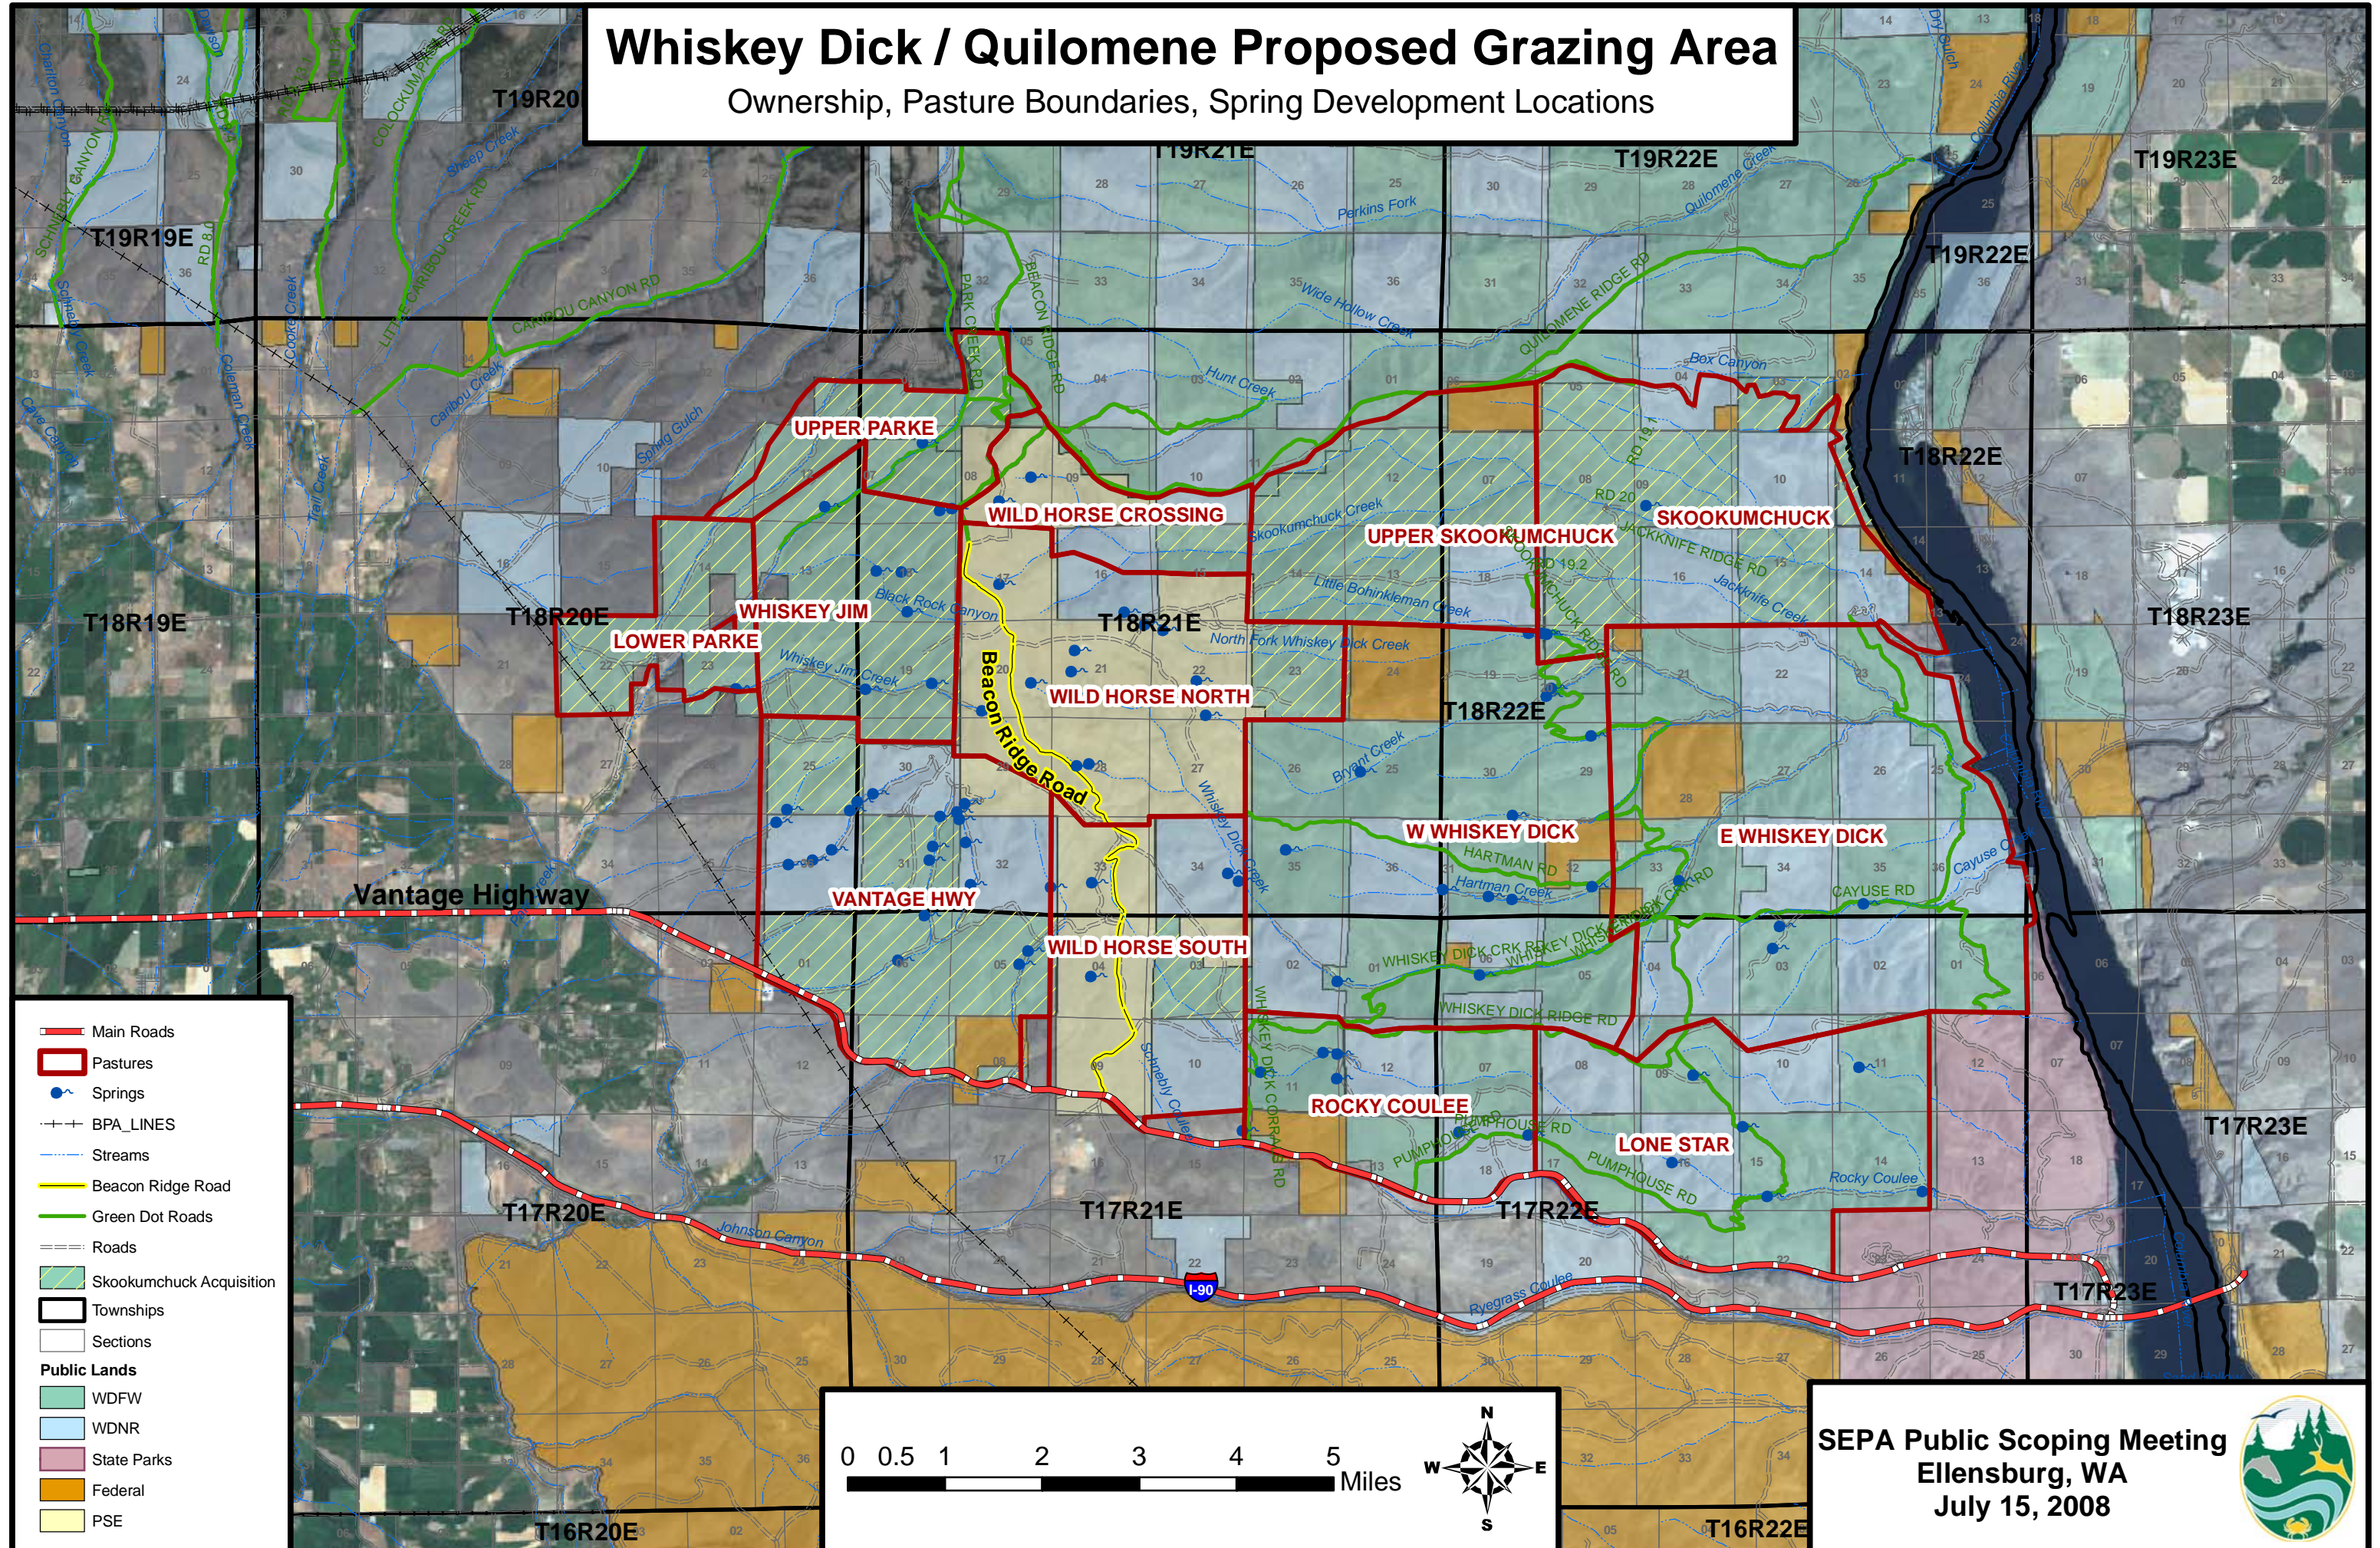

Whiskey Dick / Quilomene Proposed Grazing Area

Ownership, Pasture Boundaries, Spring Development Locations

- Main Roads
- Pastures
- Springs
- BPA_LINES
- Streams
- Beacon Ridge Road
- Green Dot Roads
- Roads
- Skookumchuck Acquisition
- Townships
- Sections
- Public Lands**
- WDFW
- WDNR
- State Parks
- Federal
- PSE

SEPA Public Scoping Meeting
 Ellensburg, WA
 July 15, 2008