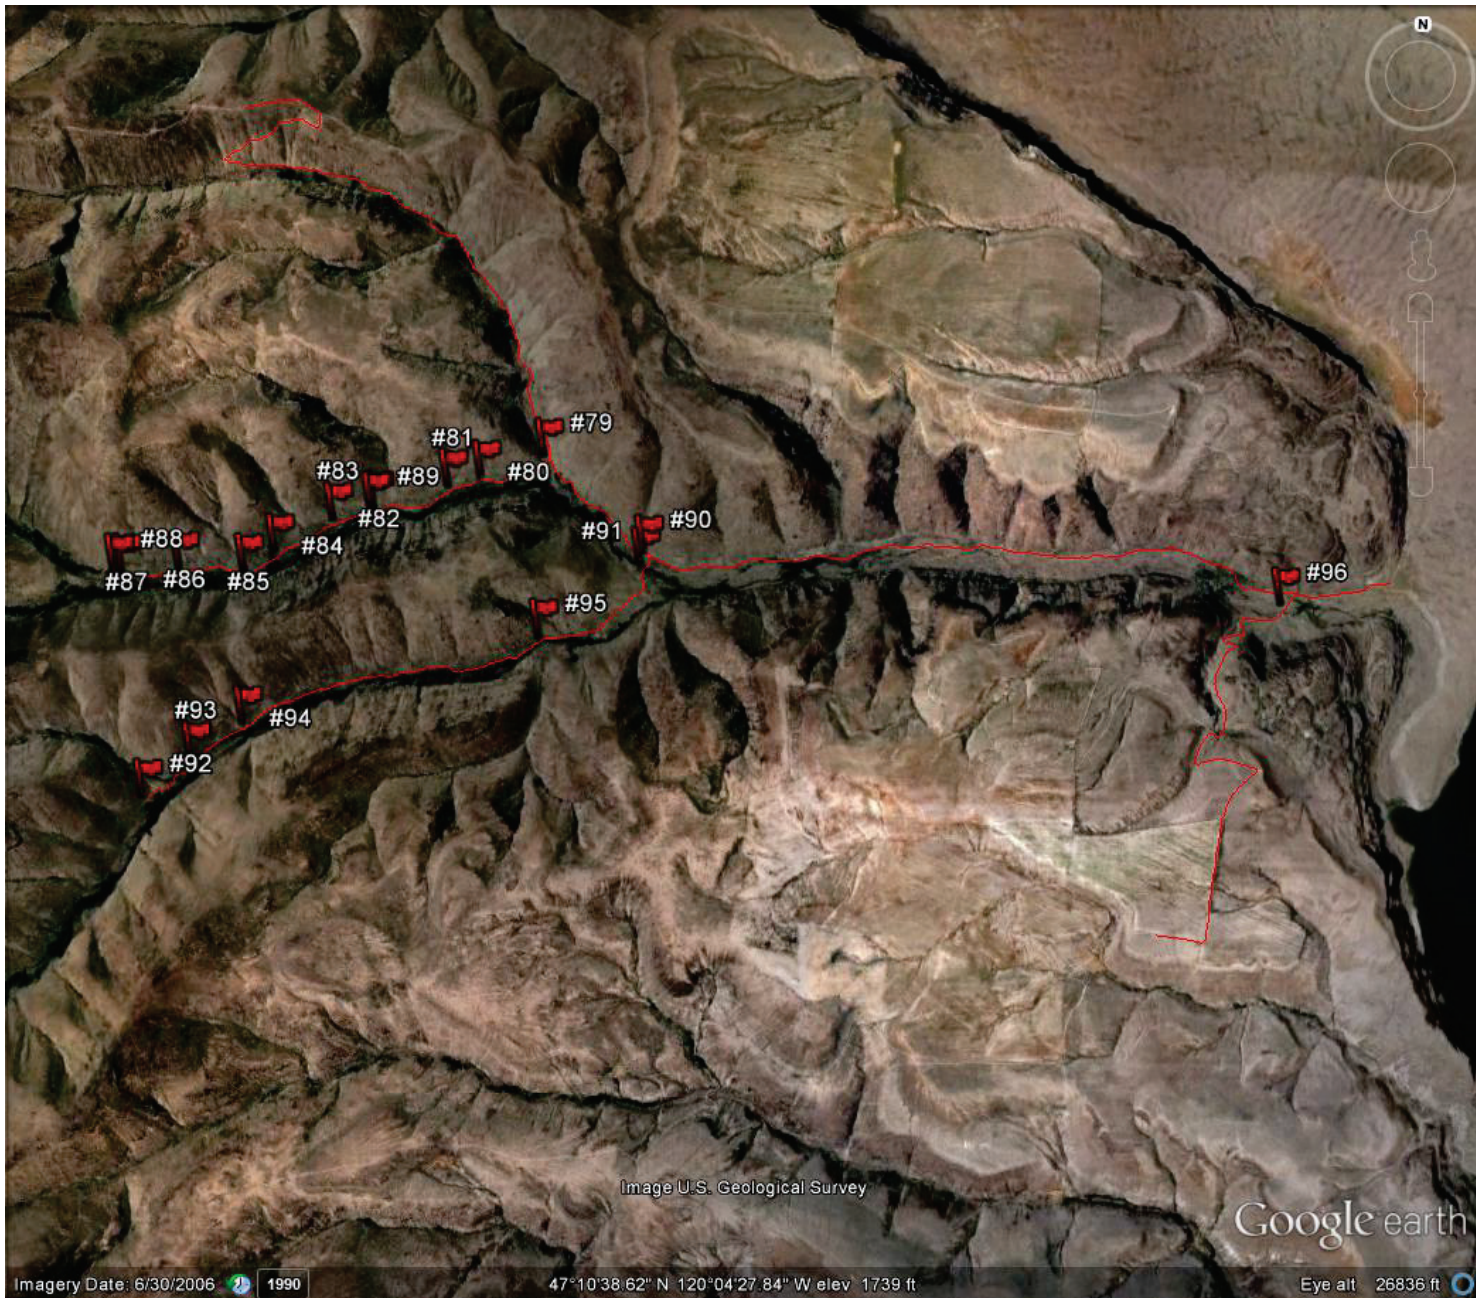

Way Point # 80
looking West

Way Point # 81

Way Point # 82

Way Point # 83

Way Point # 84

Way Point # 85

Way Point # 85

Way Point # 86

Way Point # 87
end of Stray Gulch Road

Way Point # 88

**Way Point # 88
elk trail going by sign**

Way Point # 89
2011 “100 Year Event”

12/03/2011

Tekison Creek Road GPS/Waypoints

N47° 10.952' W120° 04.947' #90 Intersection (No Green Dot)

N47° 10.914' W120° 04.960' #91 Creek Crossing

N47° 10.073' W120° 07.262' #92 No Vehicle sign/end of road

N47° 10.201' W120° 07.052' #93

N47° 10.325' W120° 06.816' #94

N47° 10.659' W120° 05.432' #95

N47° 10.892' W120° 01.806' #96 Tekison Creek @ Brushy Road

Image U.S. Geological Survey

Google earth

Imagery Date: 6/30/2006 1990

47°10'38.62" N 120°04'27.84" W elev 1739 ft

Eye alt 26836 ft

Way Point # 90
Tekison and Brewton Intersection

Way Point # 90
Brewton/Stray crossing