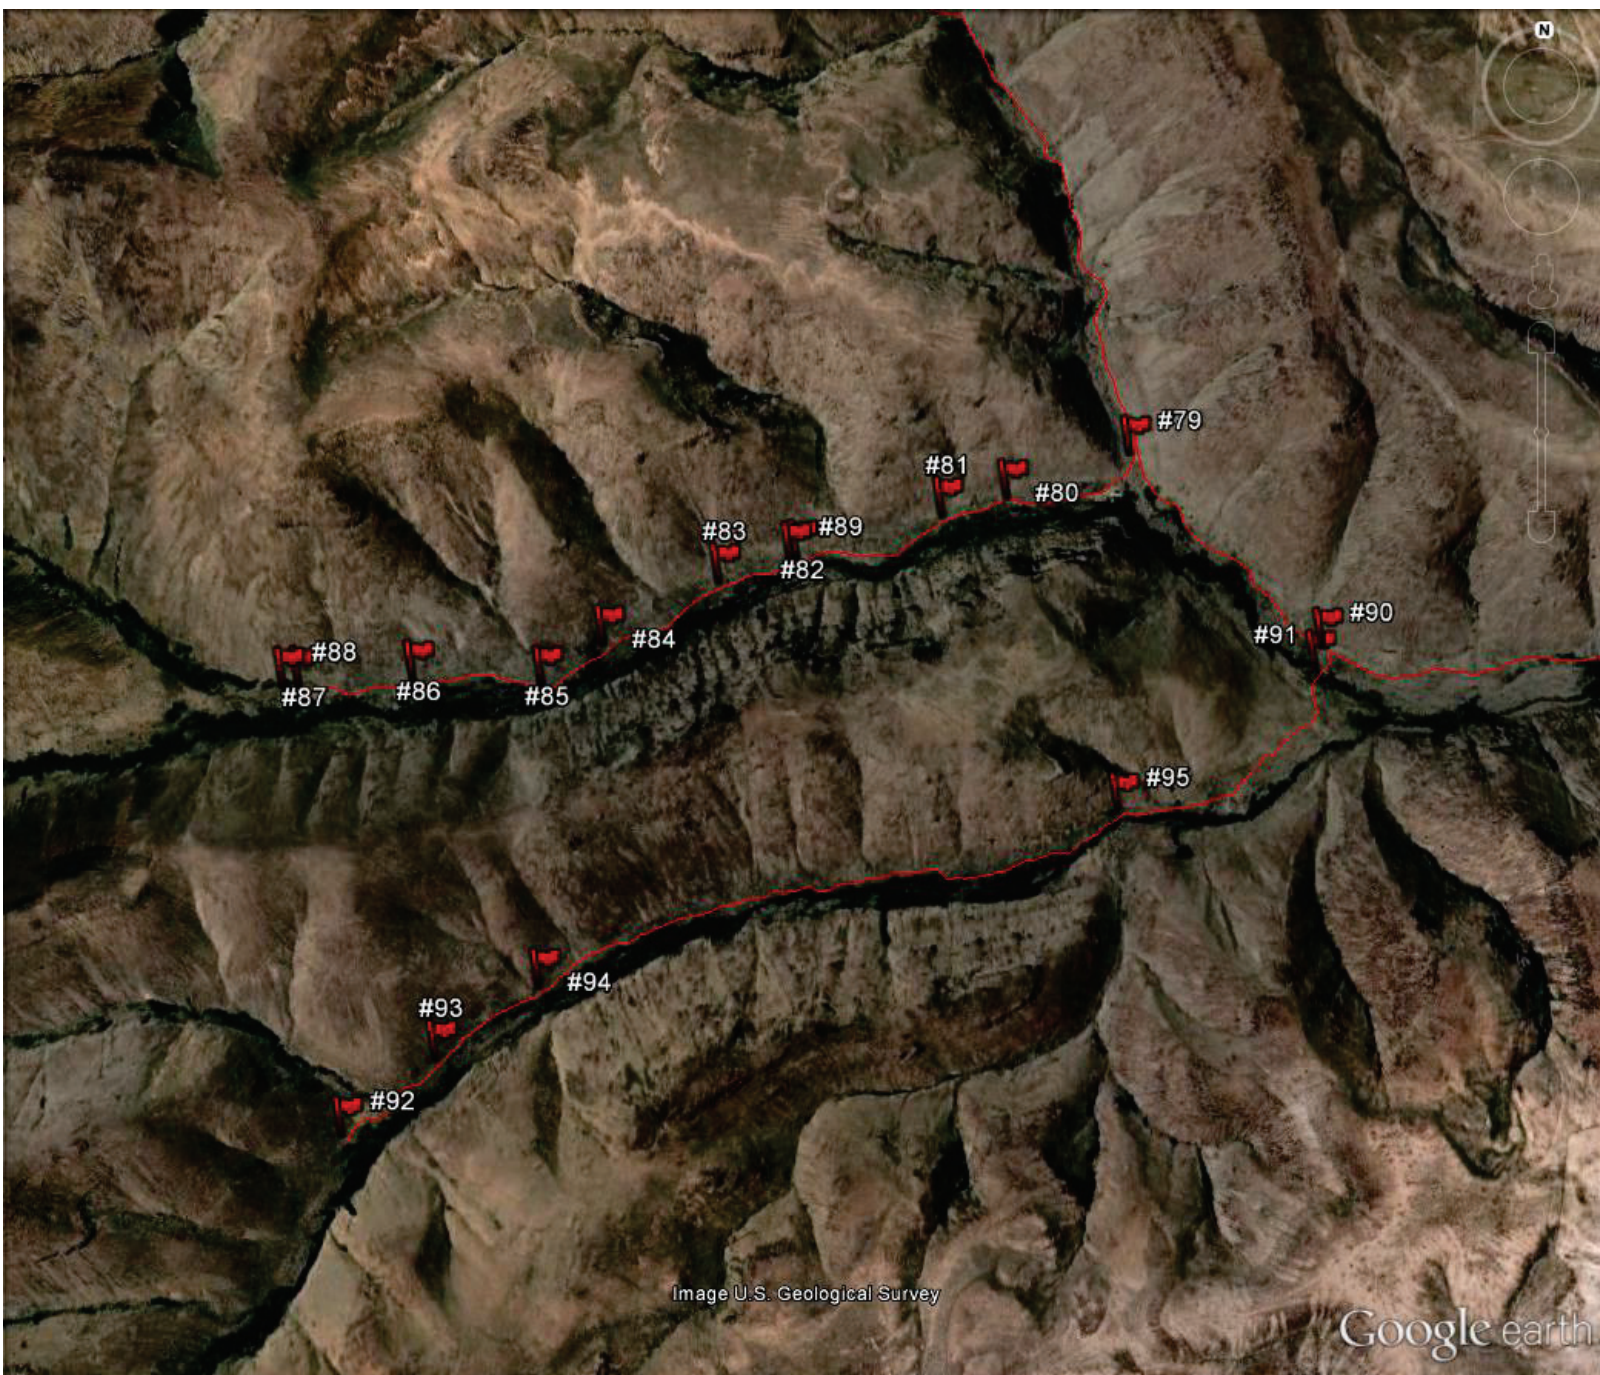

N47° 10.813' W120° 07.148' #86

N47° 10.797' W120° 07.413' #87

N47° 10.794' W120° 07.450' #88 No Vehicle sign/end of road

N47° 11.044' W120° 06.265' #89 100 yr event/gravel beside road

Image U.S. Geological Survey

Google earth

Imagery Date: 6/30/2006 1990

47°10'47.96" N 120°06'13.39" W elev 2099 ft

Eye alt 15313 ft

Way Point # 79
Stray Gulch/Brewton Junction

Way Point # 80

Way Point # 80

Way Point # 80
looking East

Way Point # 80
looking West

Way Point # 81

Way Point # 82

Way Point # 83

Way Point # 84

Way Point # 85

Way Point # 85

Way Point # 86

Image U.S. Geological Survey

Google earth

Imagery Date: 6/30/2006 1990

47°10'38.62" N 120°04'27.84" W elev 1739 ft

Eye alt 26836 ft

Way Point # 90
Tekison and Brewton Intersection

Way Point # 90
Brewton/Stray crossing