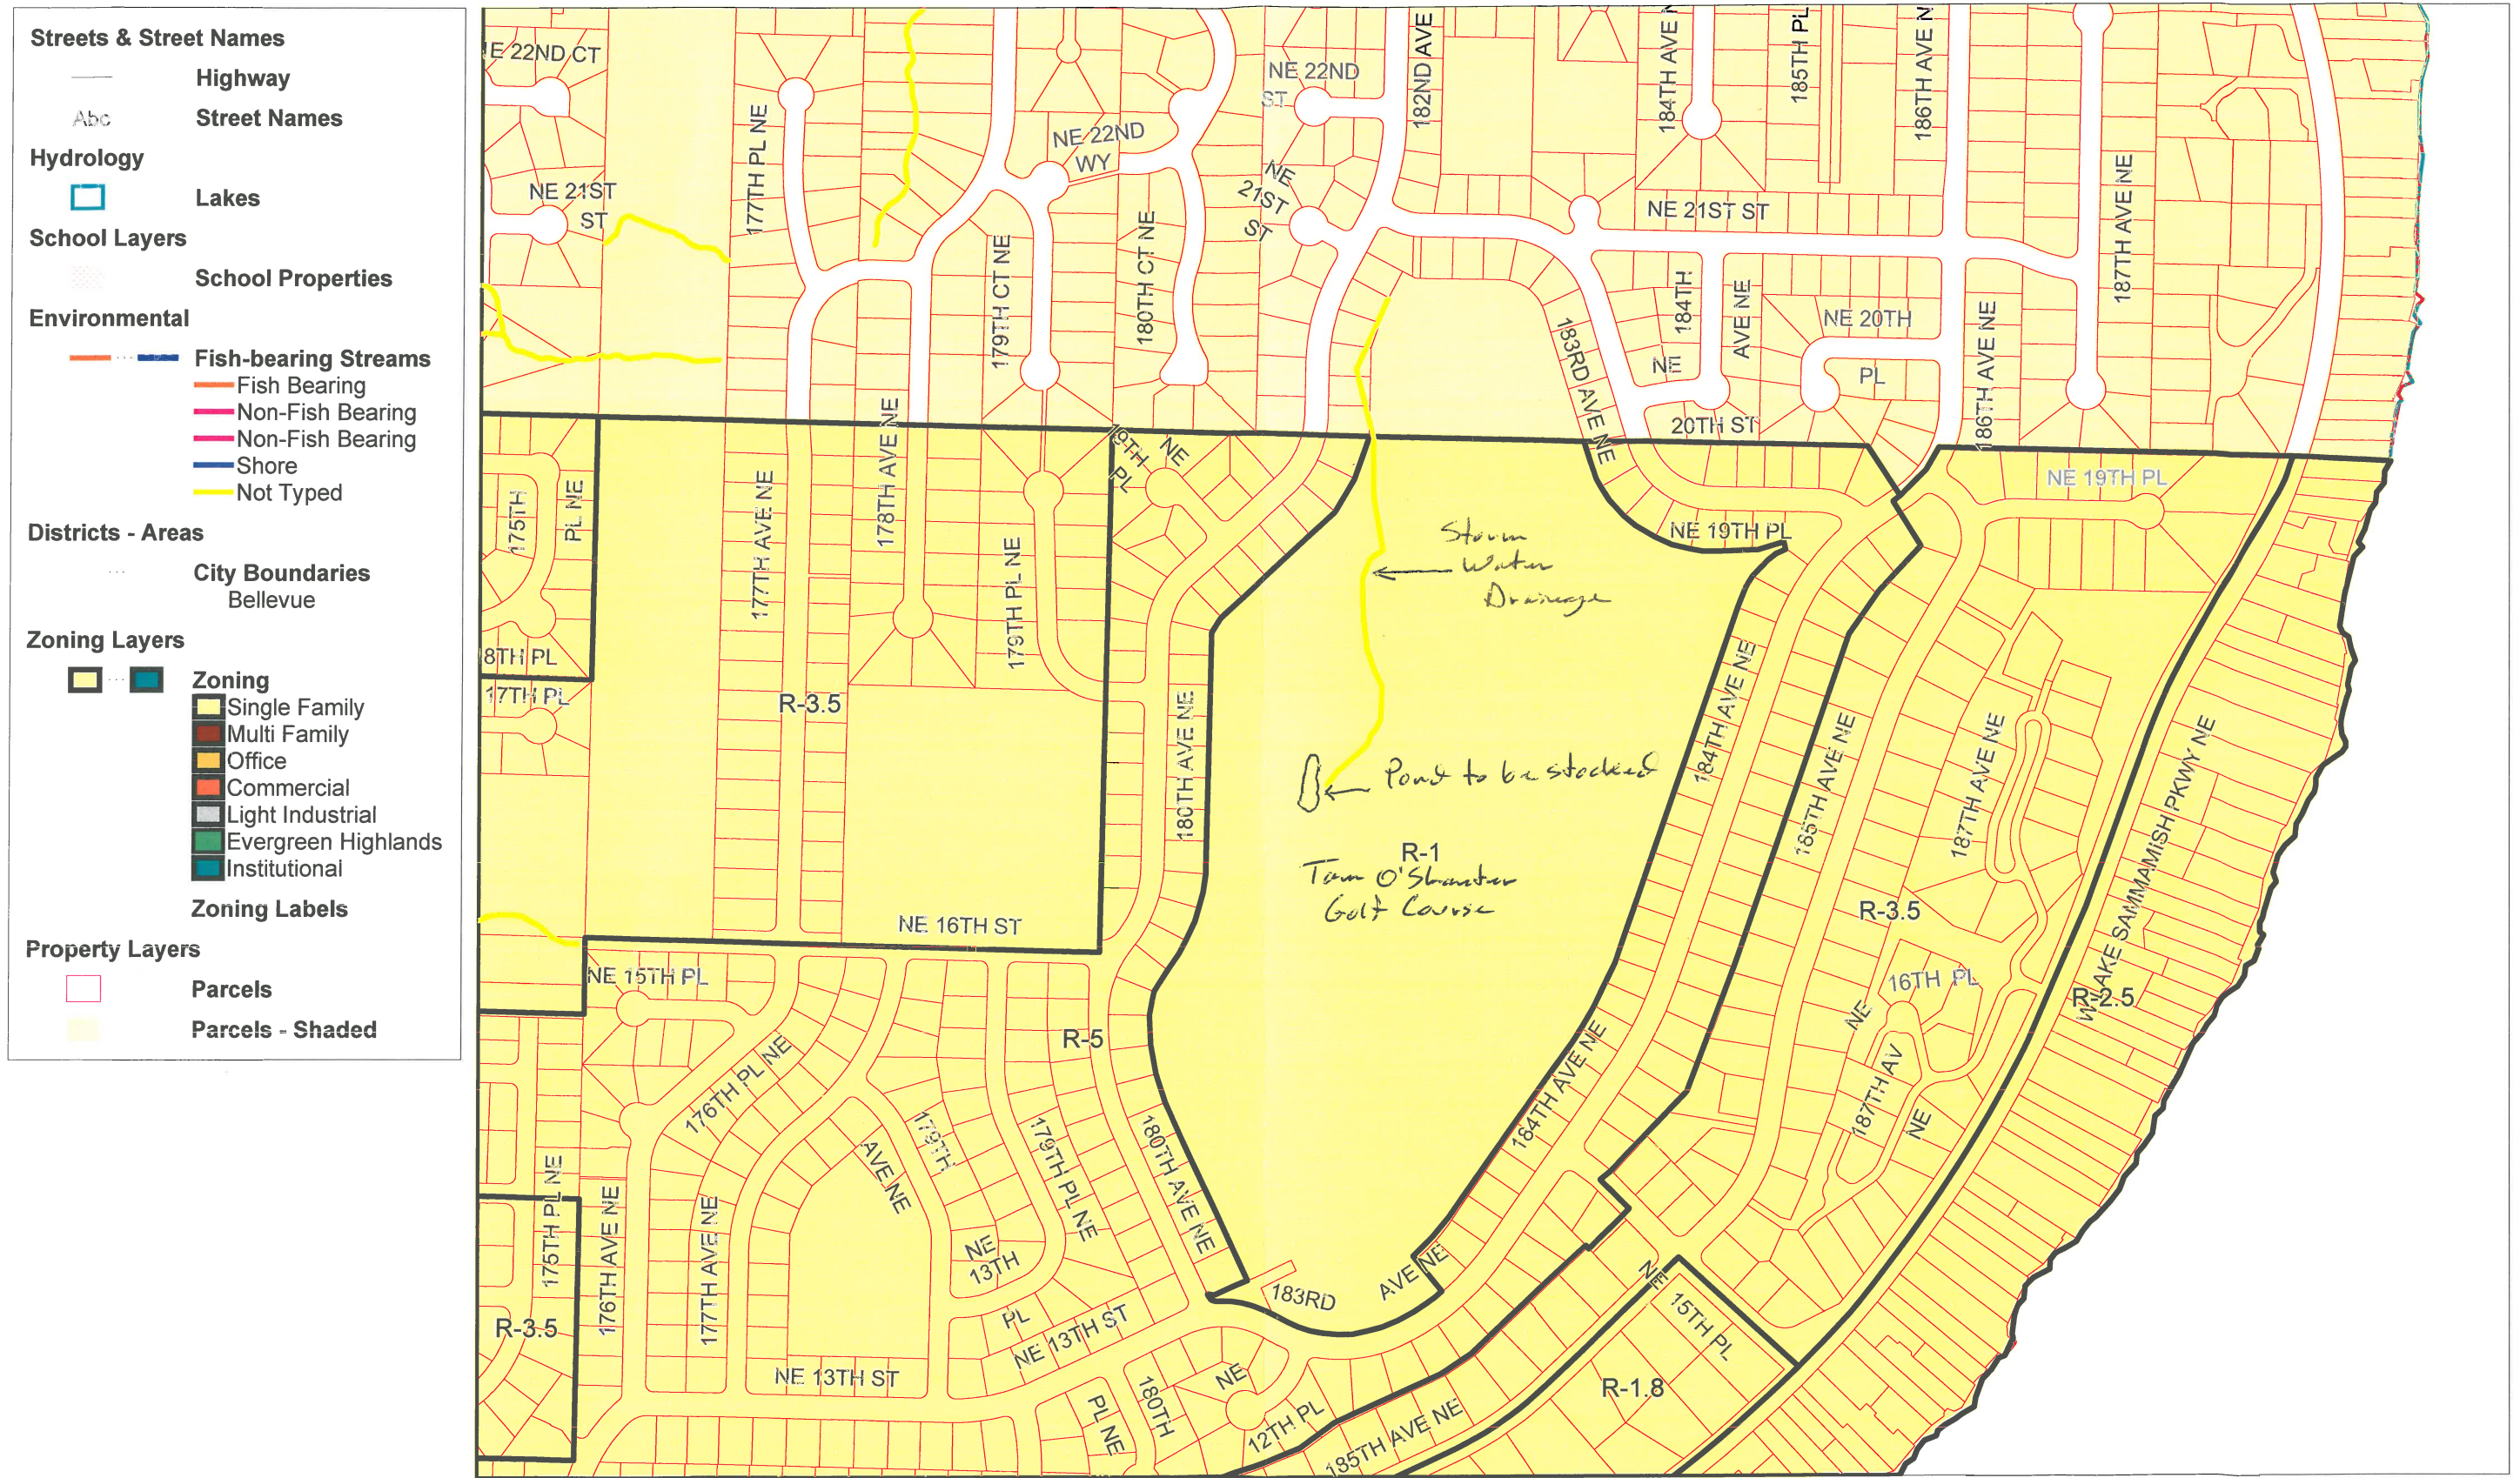

Fish-bearing Streams
Fish Bearing
Non-Fish Bearing
Shore
Not Typed

Districts - Areas

City Boundaries
Bellevue
Other

Zoning Layers

Zoning
Single Family
Multi Family
Office
Commercial
Light Industrial
Evergreen Highlands
Institutional

Zoning Labels

Property Layers

Parcels

County-Regional

King County Area

SCALE 1 : 10,175

City of Bellevue MapGuide

SCALE 1 : 5,087