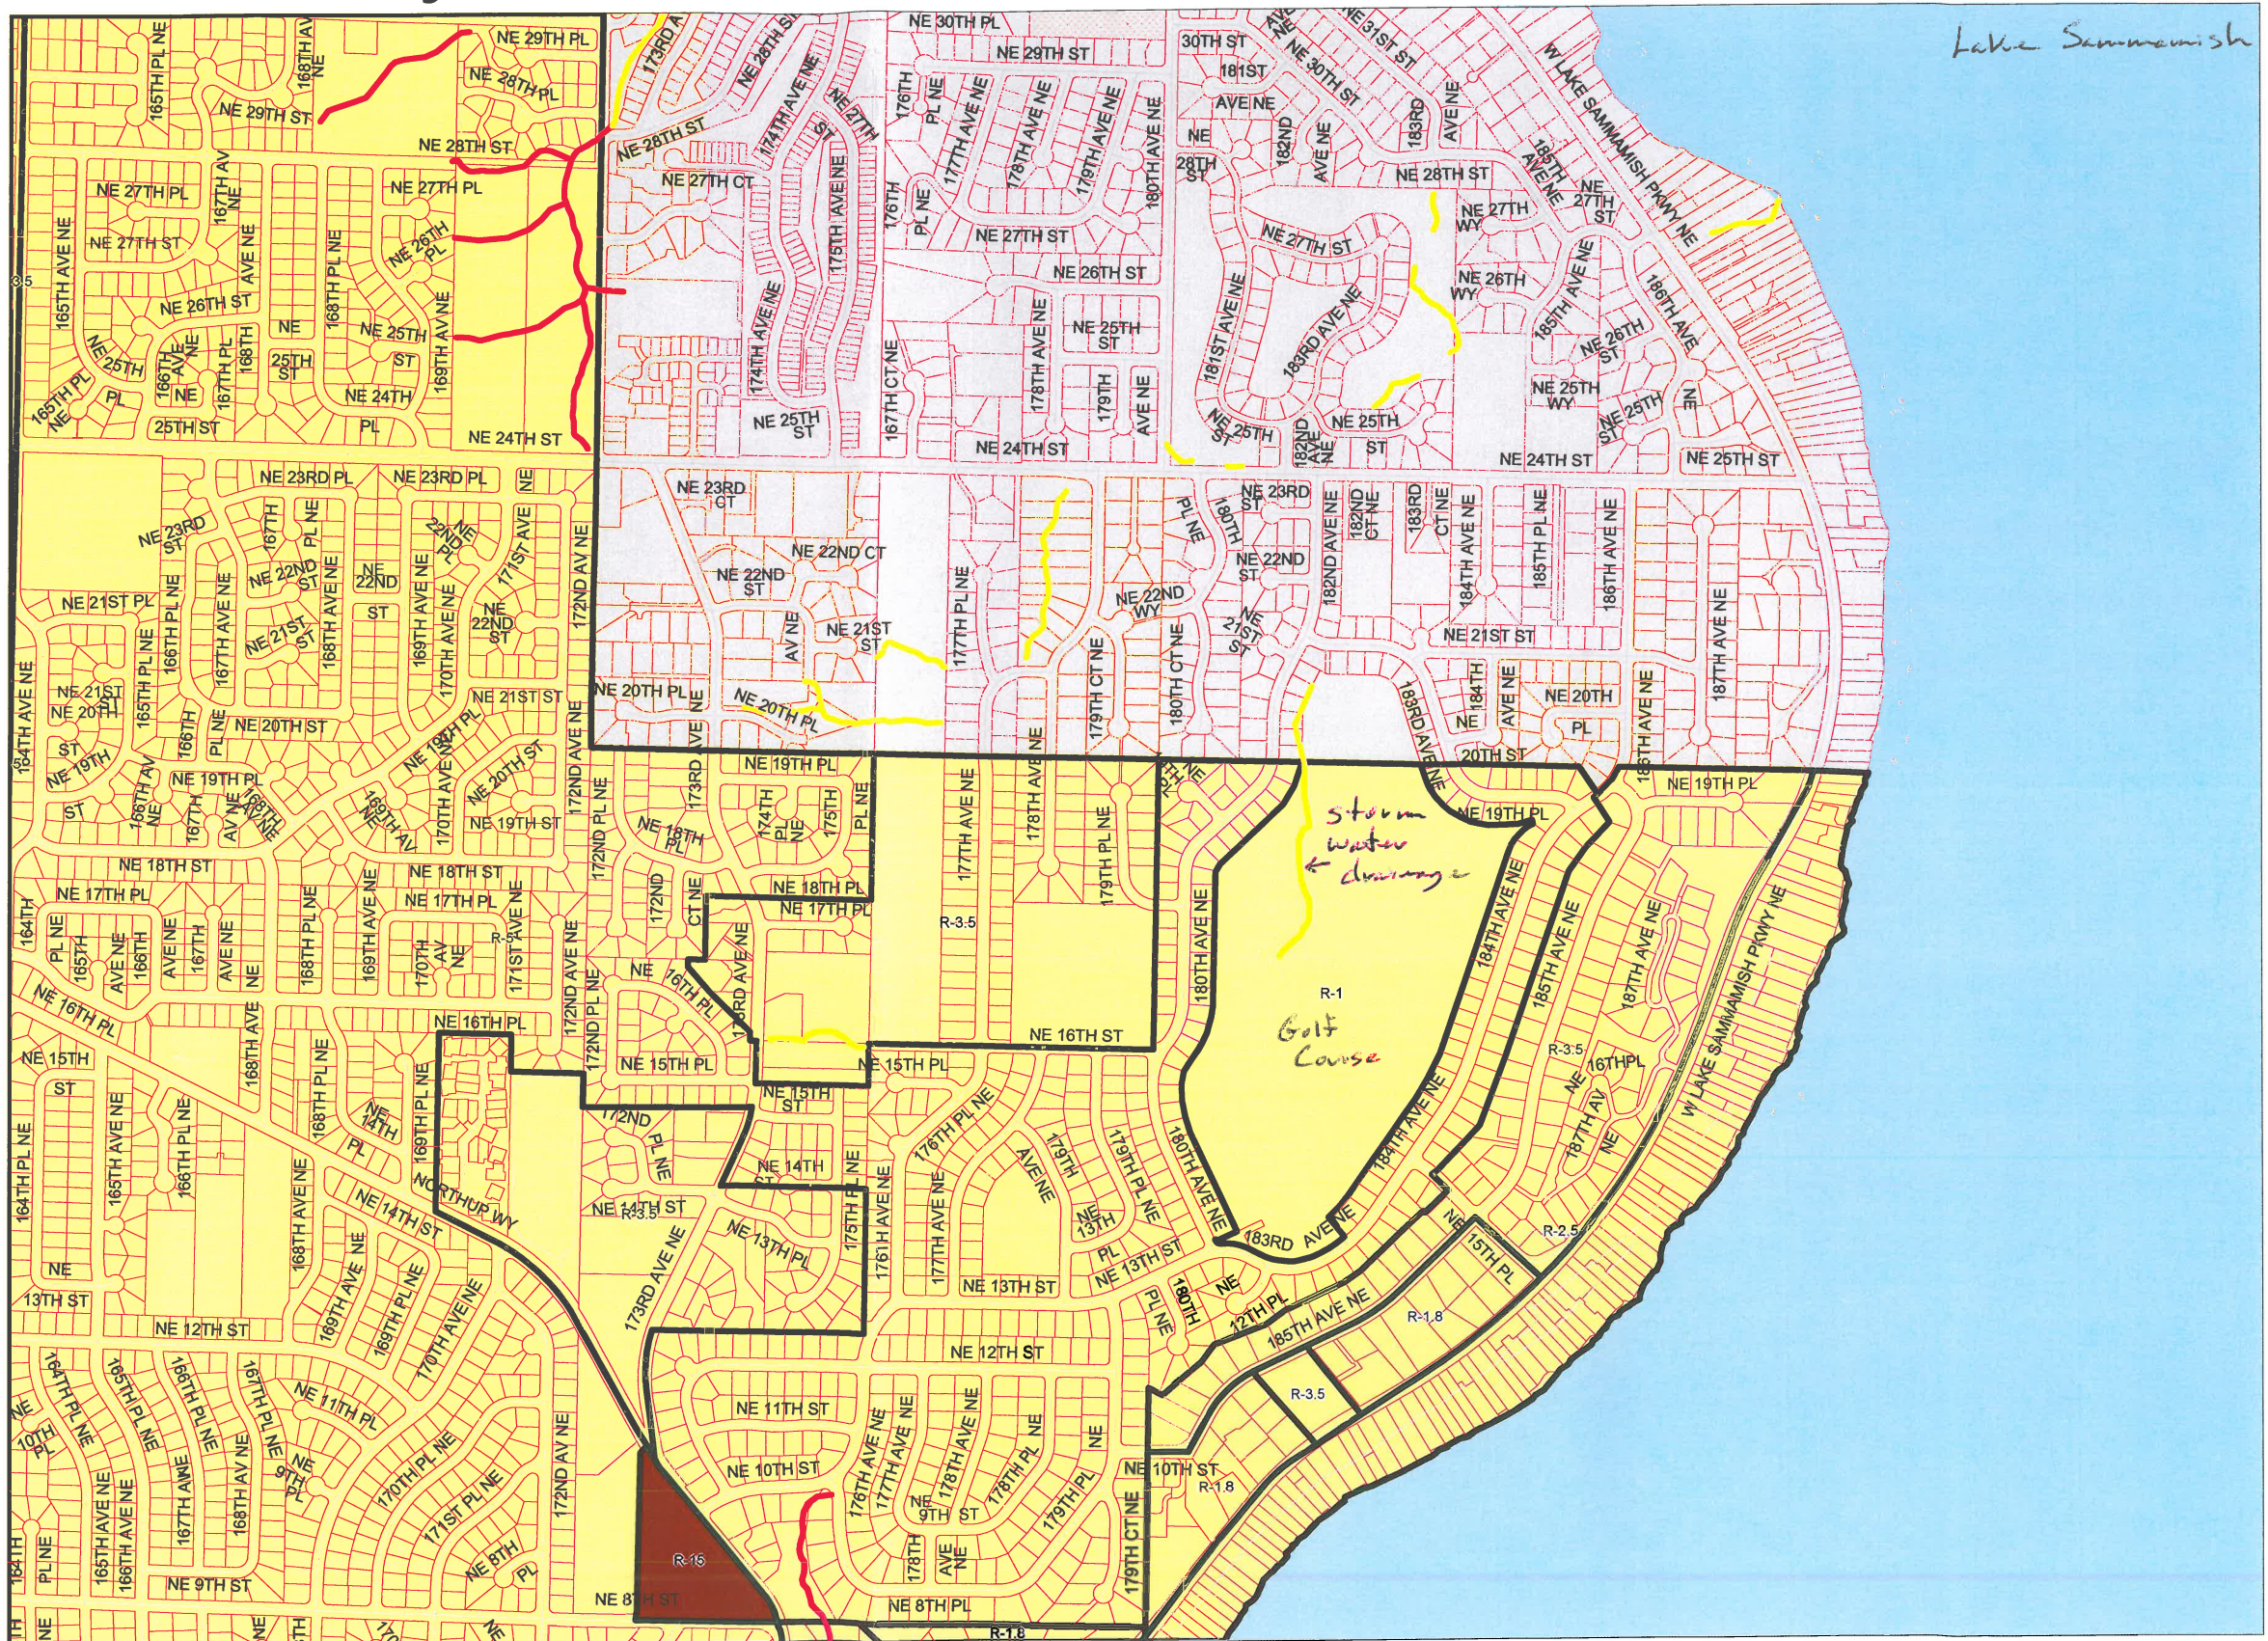

City of Bellevue MapGuide

Streets & Street Names

Abc Street Names
Streets

Hydrology

Lakes

School Layers

School Properties

Environmental

Fish-bearing Streams
Fish Bearing
Non-Fish Bearing
Shore
Not Typed

Districts - Areas

City Boundaries
Bellevue
Other

Zoning Layers

Zoning
Single Family
Multi Family
Office
Commercial
Light Industrial
Evergreen Highlands
Institutional

Zoning Labels

Property Layers

Parcels

County-Regional

King County Area

SCALE 1 : 10,175

City of Bellevue MapGuide

SCALE 1 : 5,087