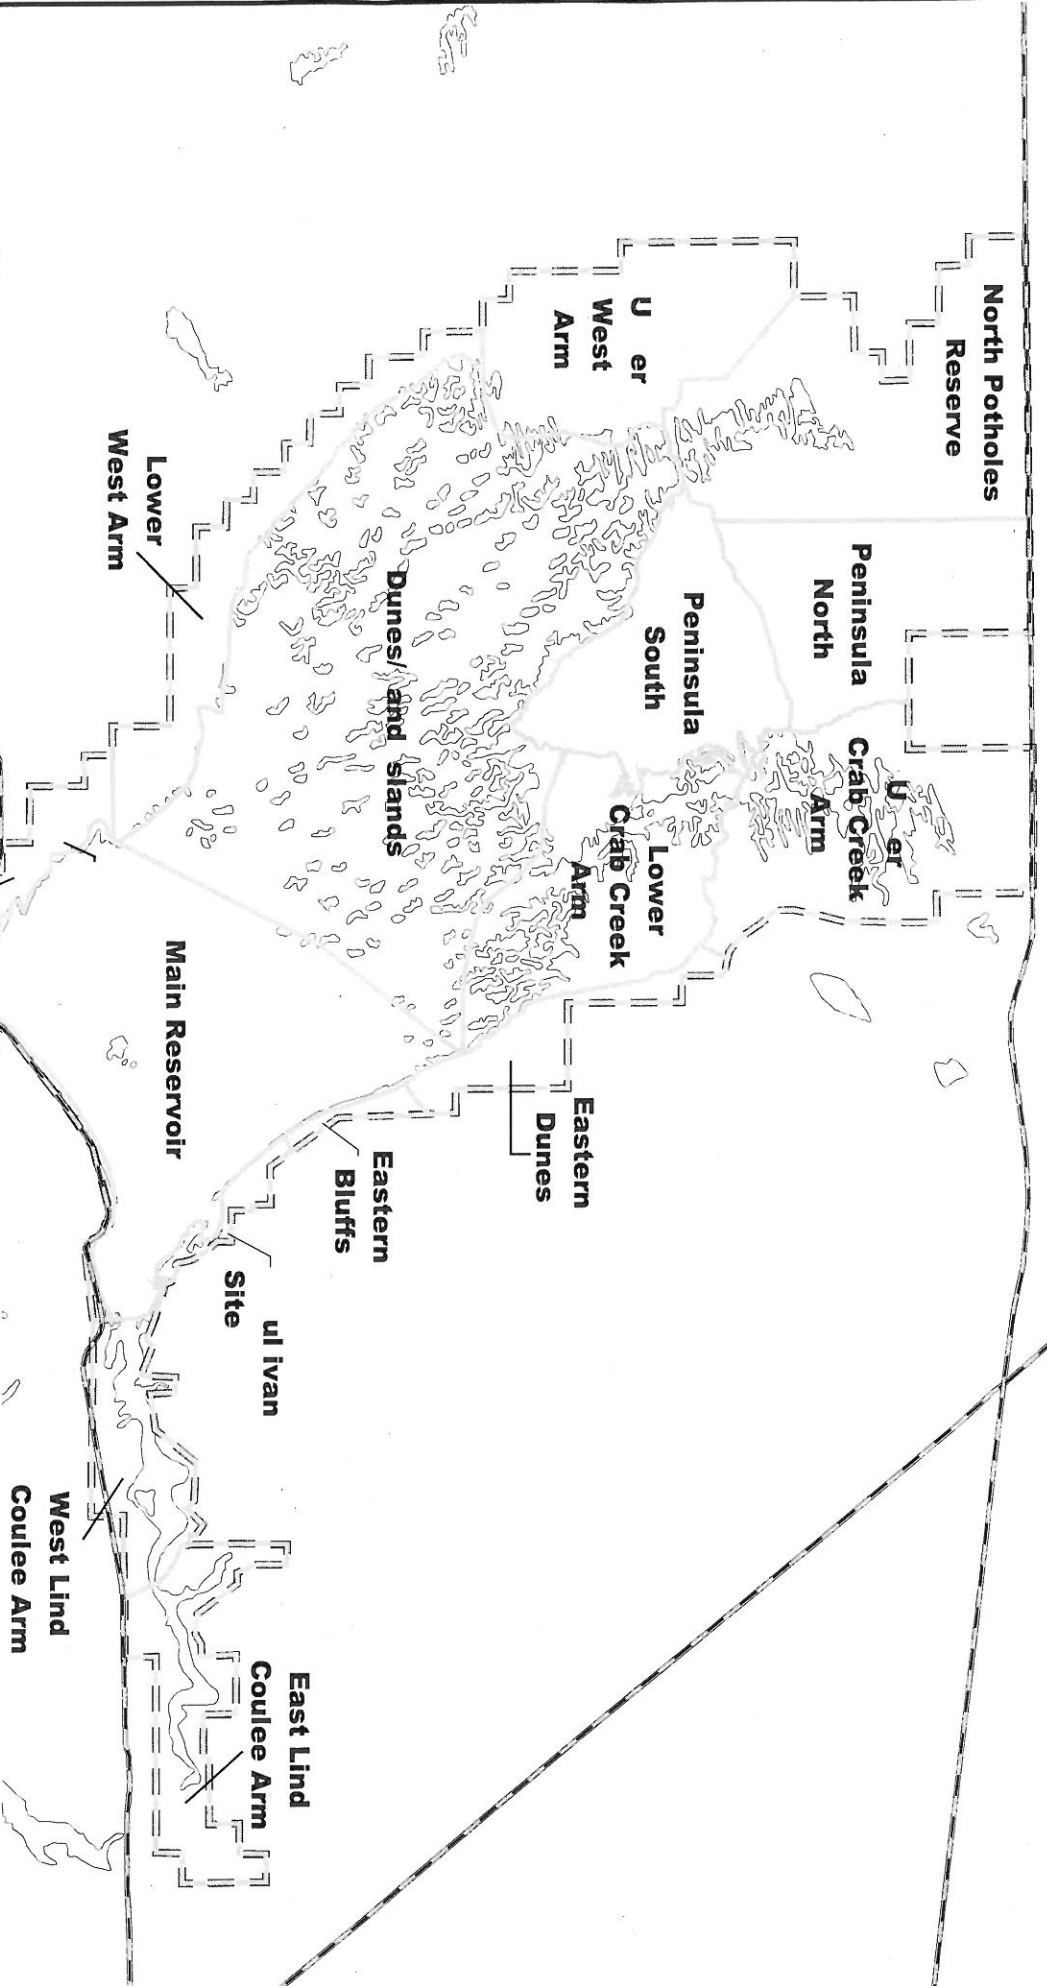

**Columbia Basin
Wildlife Area
Potholes Reservoir**

- VA Dept of Fish and Wildlife (WDFW) Administered Land
- Featured Wildlife Area
- WDFW Wildlife Area
- Department Owned Land
- 190K WDFW Fishing Access Sites

Map Produced: October, 2011

Potholes Reservoir Resource Management Plan
 Environmental Impact Statement

Management Unit Location Map

Figure 1

Washington

Grant County

Developed
Corridor