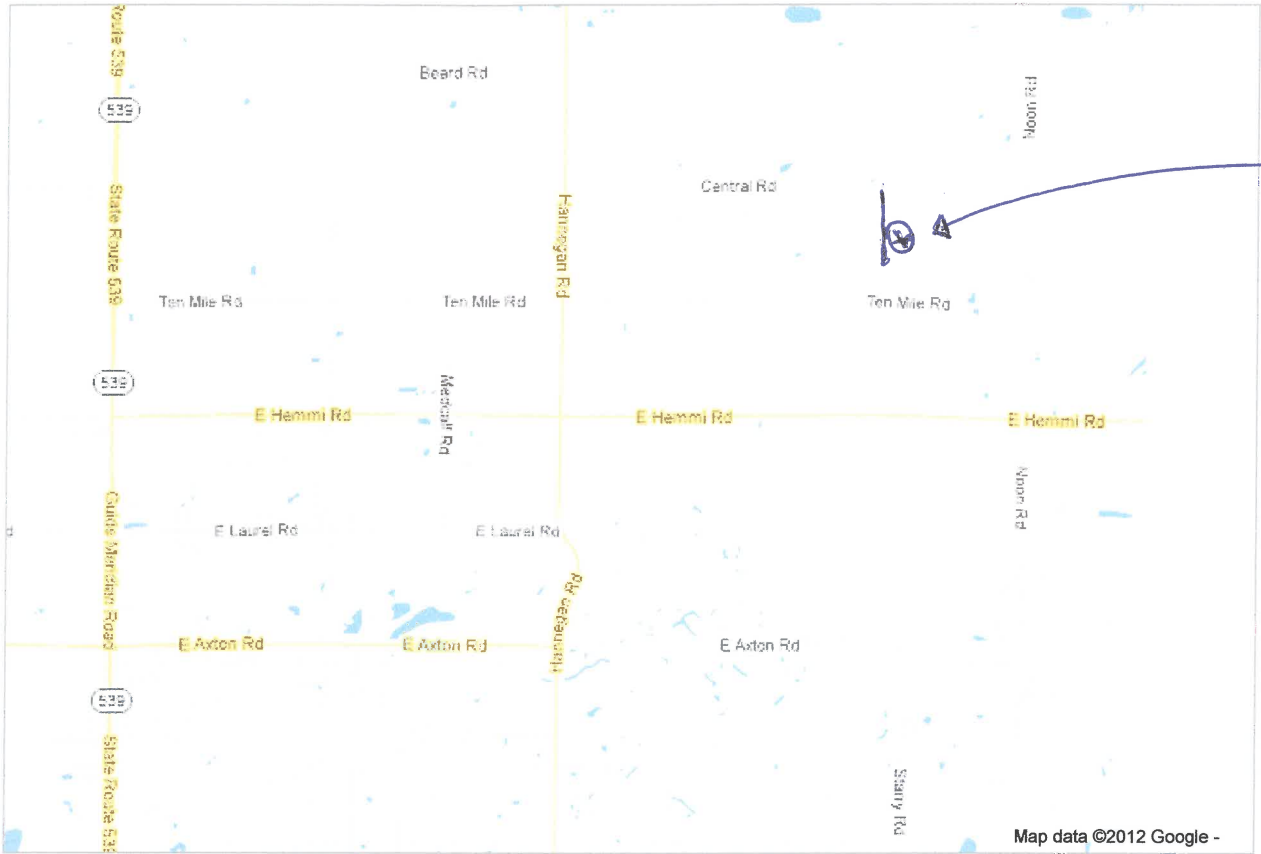

To see all the details that are visible on the screen, use the "Print" link next to the map.

WALLACE Pr. Vate
Pond on Scandlake
here

Map data ©2012 Google -

Overview map

Google

To see all the details that are visible on the screen, use the "Print" link next to the map.

AREA MAP

<http://maps.google.com/map>