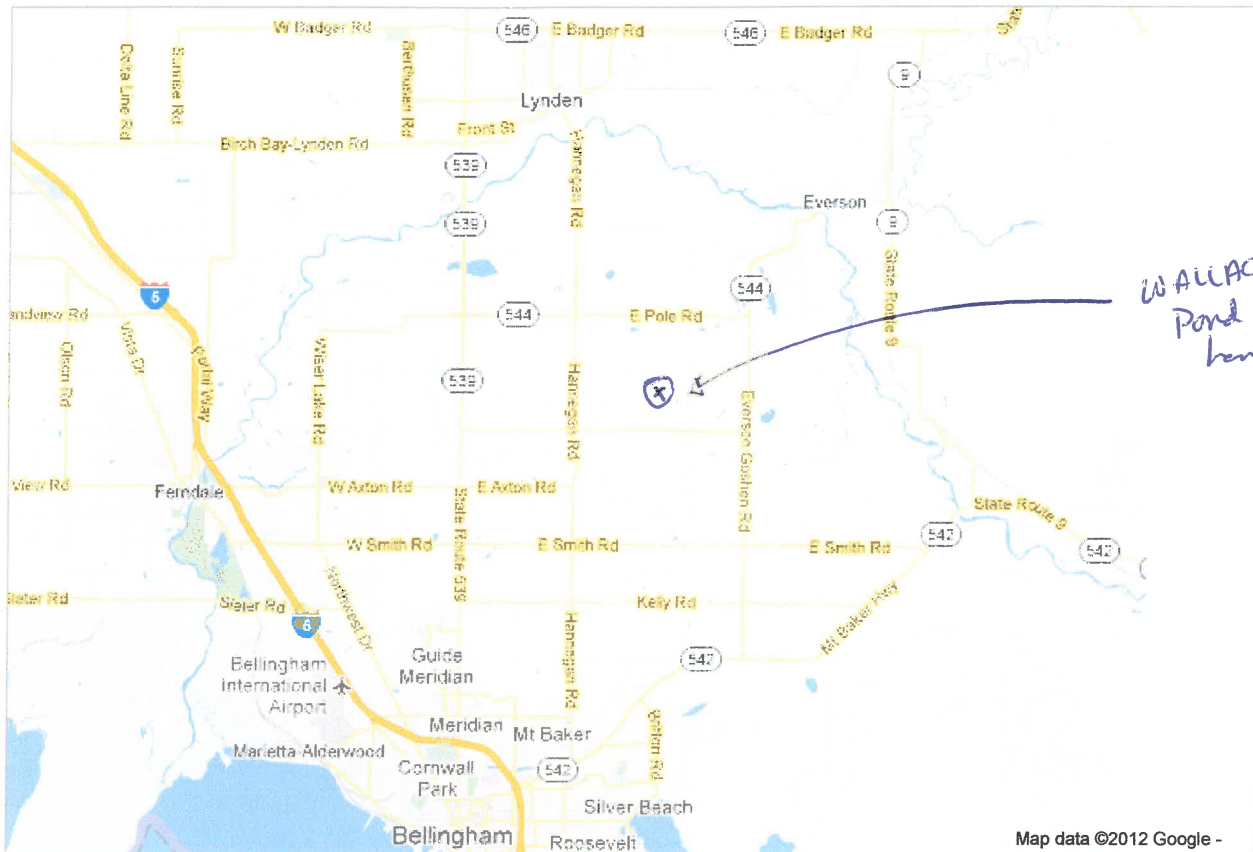

To see all the details that are visible on the screen, use the "Print" link next to the map.

WALLACE Pr. Vate
Pond on Scandlake
here

Map data ©2012 Google -

Overview map

Google

To see all the details that are visible on the screen, use the "Print" link next to the map.

AREA MAP

<http://maps.google.com/map>