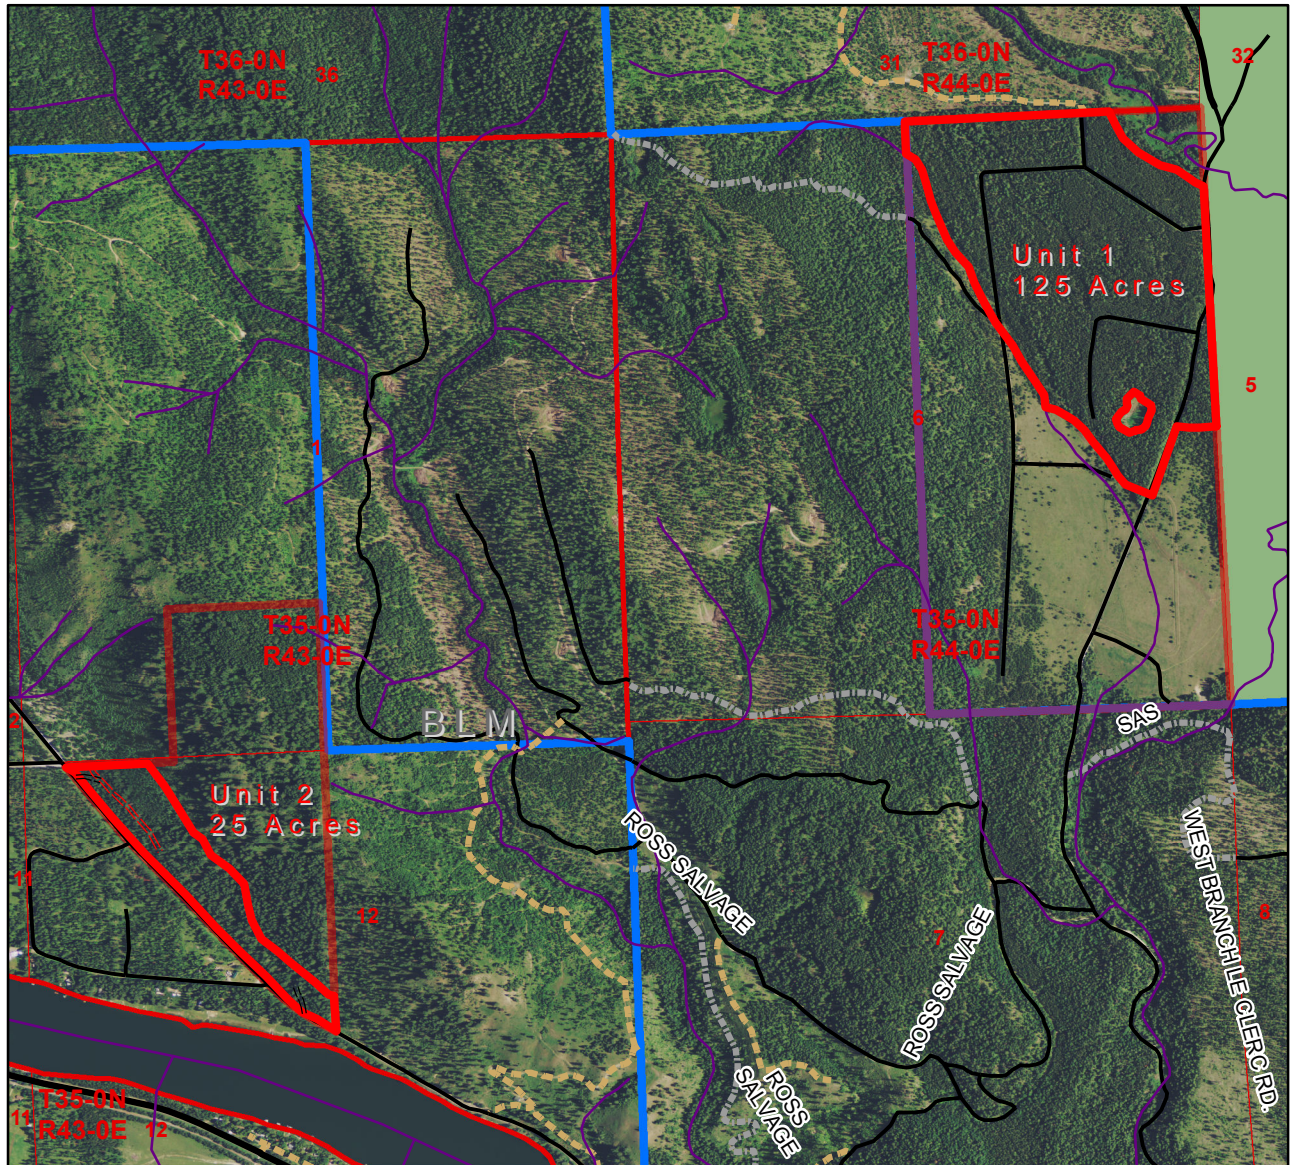

Le Clerc Wildlife Area

- WA Dept of Fish and Wildlife (WDFW) Administered Land
- Featured Wildlife Area
 - WDFW Wildlife Area
 - Department Owned Land
 - WDFW Water Access Site

Disclaimer

Due to the dynamic nature of the data and the need to rely on outside sources of information the Washington Department of Fish and Wildlife (WDFW) cannot accept responsibility for errors or omissions in the data and information contained in this product. There are no warranties that accompany the maps and information contained in this product. For more accurate information concerning this Wildlife Area Unit contact the WDFW Regional office that manages this unit.

Map Produced: February 2016

LeClerc Creek Project

Legend

WDFW Wildlife Area

Other Public and Private Land

Public Land Ownership

- Tribal
- Municipal
- State
- Federal
- wchydro

- Existing Road
- Proposed Road
- Road
- Proposed Unit Boundary