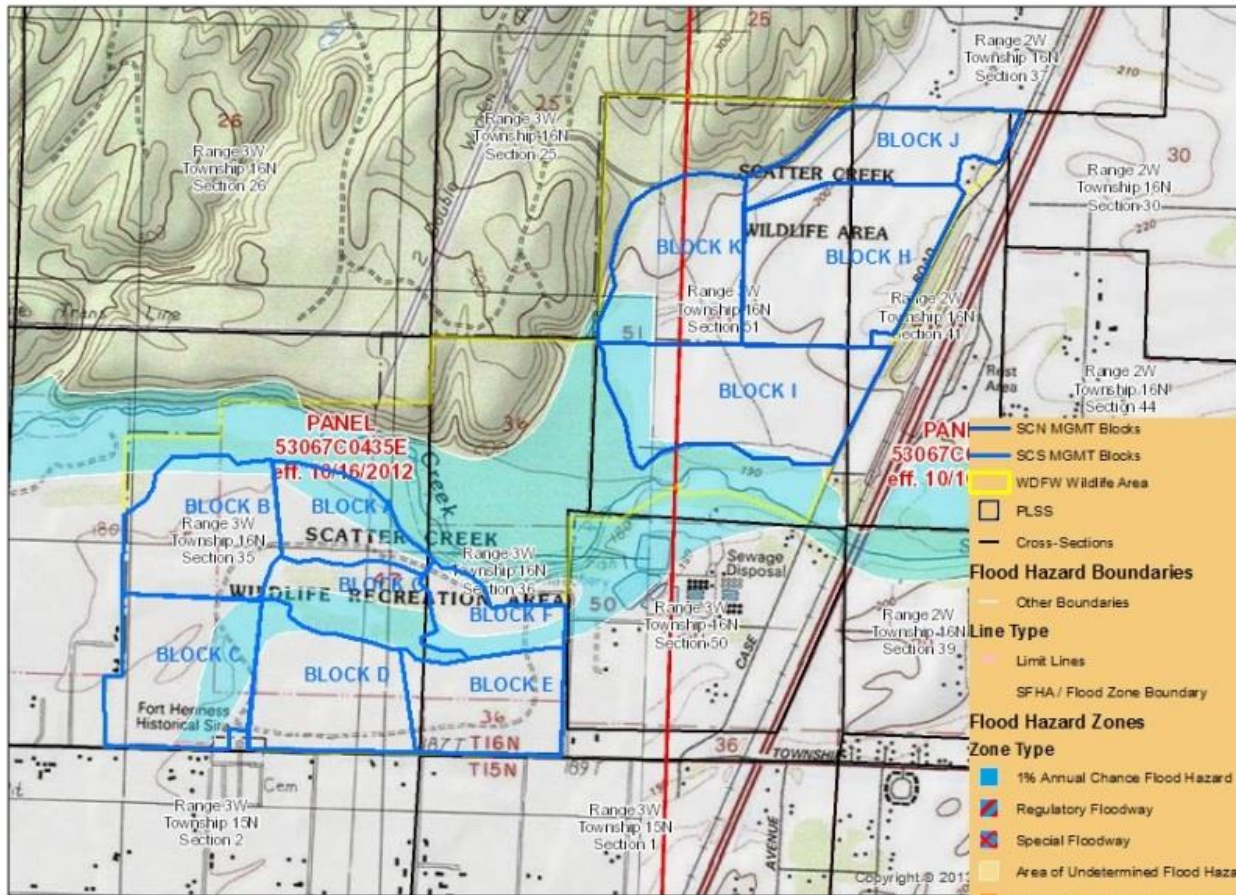

Glacial
Heritage
Wildlife Area

Scatter Creek
Wildlife Area

West Rocky
Prairie
Wildlife Area

121

5

5

507

Legend

- SCN MGMT Blocks
- SCS MGMT Blocks
- WDFW Wildlife Area
- PLSS
- Cross-Sections

Flood Hazard Boundaries

- Other Boundaries

Line Type

- Limit Lines
- SFHA / Flood Zone Boundary

Flood Hazard Zones

Zone Type

- 1% Annual Chance Flood Hazard
- Regulatory Floodway
- Special Floodway
- Area of Undetermined Flood Hazard
- 0.2% Annual Chance Flood Hazard
- Future Conditions 1% Annual Chance Flood Hazard
- Area with Reduced Risk Due to Levee

USA Topo Maps

Scatter Creek Wildlife Area

0 125 250 500 750 1,000
Yards