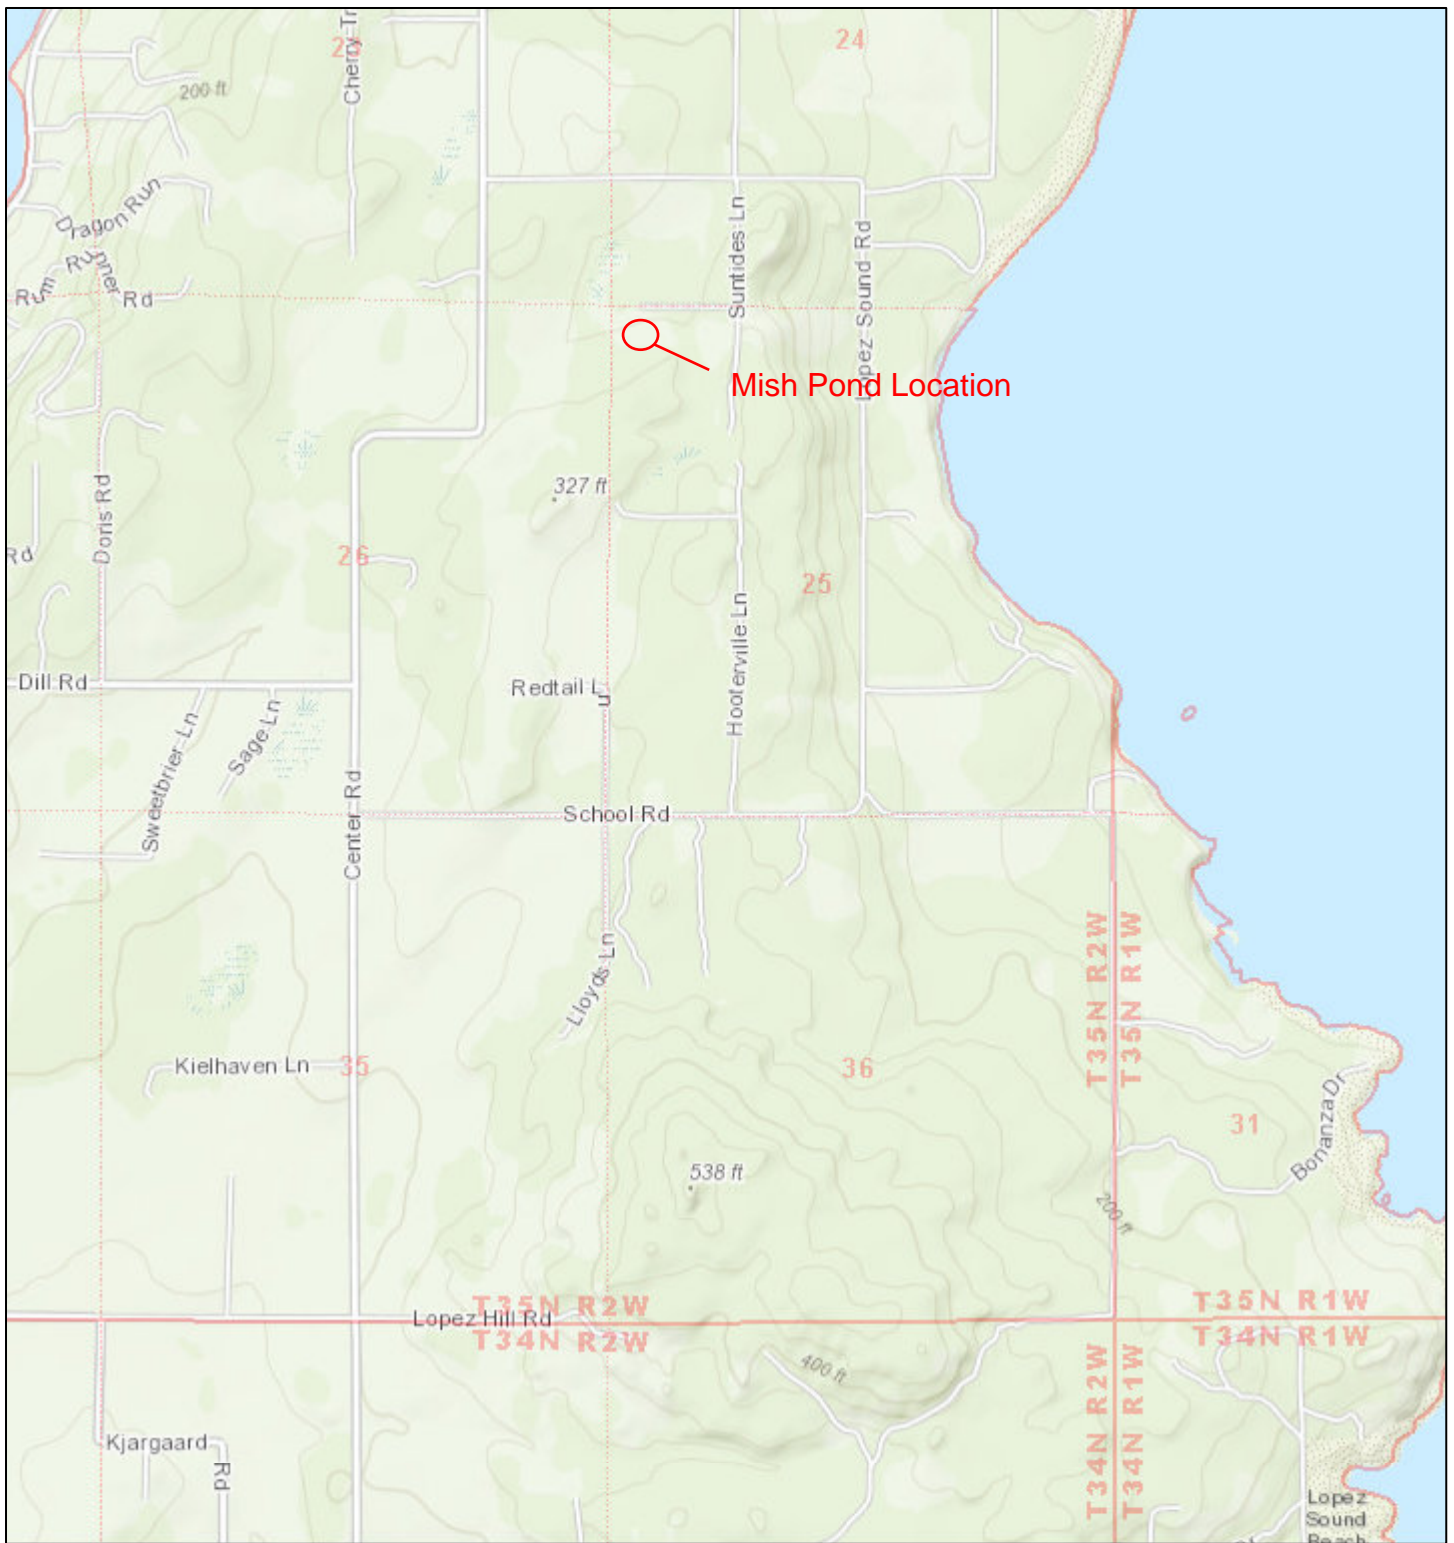

MishSite #1

June 27, 2016

1:144,448

 Township

 Section

Sources: Esri, HERE, DeLorme, Intermap, increment P Corp., GEBCO, USGS, FAO, NPS, NRCAN, GeoBase, IGN, Kadaster NL, Ordnance Survey, Esri Japan, METI, Esri China (Hong Kong), swisstopo, MapmyIndia, © OpenStreetMap contributors, and the GIS User Community

MishSite #2

June 27, 2016

1:36,112

 Township

 Section

Sources: Esri, HERE, DeLorme, Intermap, increment P Corp., GEBCO, USGS, FAO, NPS, NRCAN, GeoBase, IGN, Kadaster NL, Ordnance Survey, Esri Japan, METI, Esri China (Hong Kong), swisstopo, MapmyIndia, © OpenStreetMap contributors, and the GIS User Community

Google Maps 203 Chickadee Ln

Imagery ©2016 Google, Map data ©2016 Google 100 ft

203 Chickadee Ln

Lopez Island, WA 98261

Township 35 N
Range 2 W
Section 25