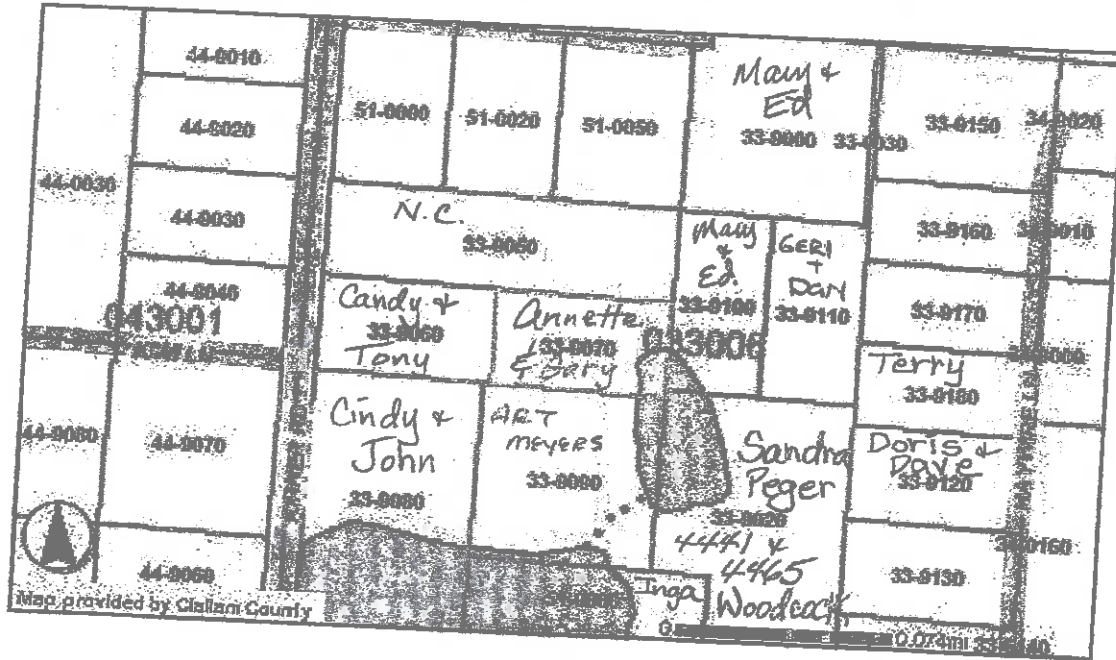

Pond location-red circle: Section 6 Township 30N Range 3W

Applicant: Mr. Gary Poor
124 Kiner Rd. Sequim, WA 98382
360-681-5146

Grass Carp Application submitted 6-28-16

Pond location-red circle: Section 6 Township 30N Range 3W

Plat Map

Borrower/Client	Annette Hanson and Gary Poor		
Property Address	124 Kirner Rd		
City	Sequim	County	Clallam
Lender	JP Morgan Chase Bank, NA	State	WA Zip Code 98382

we ARE planning to start
both Ponds