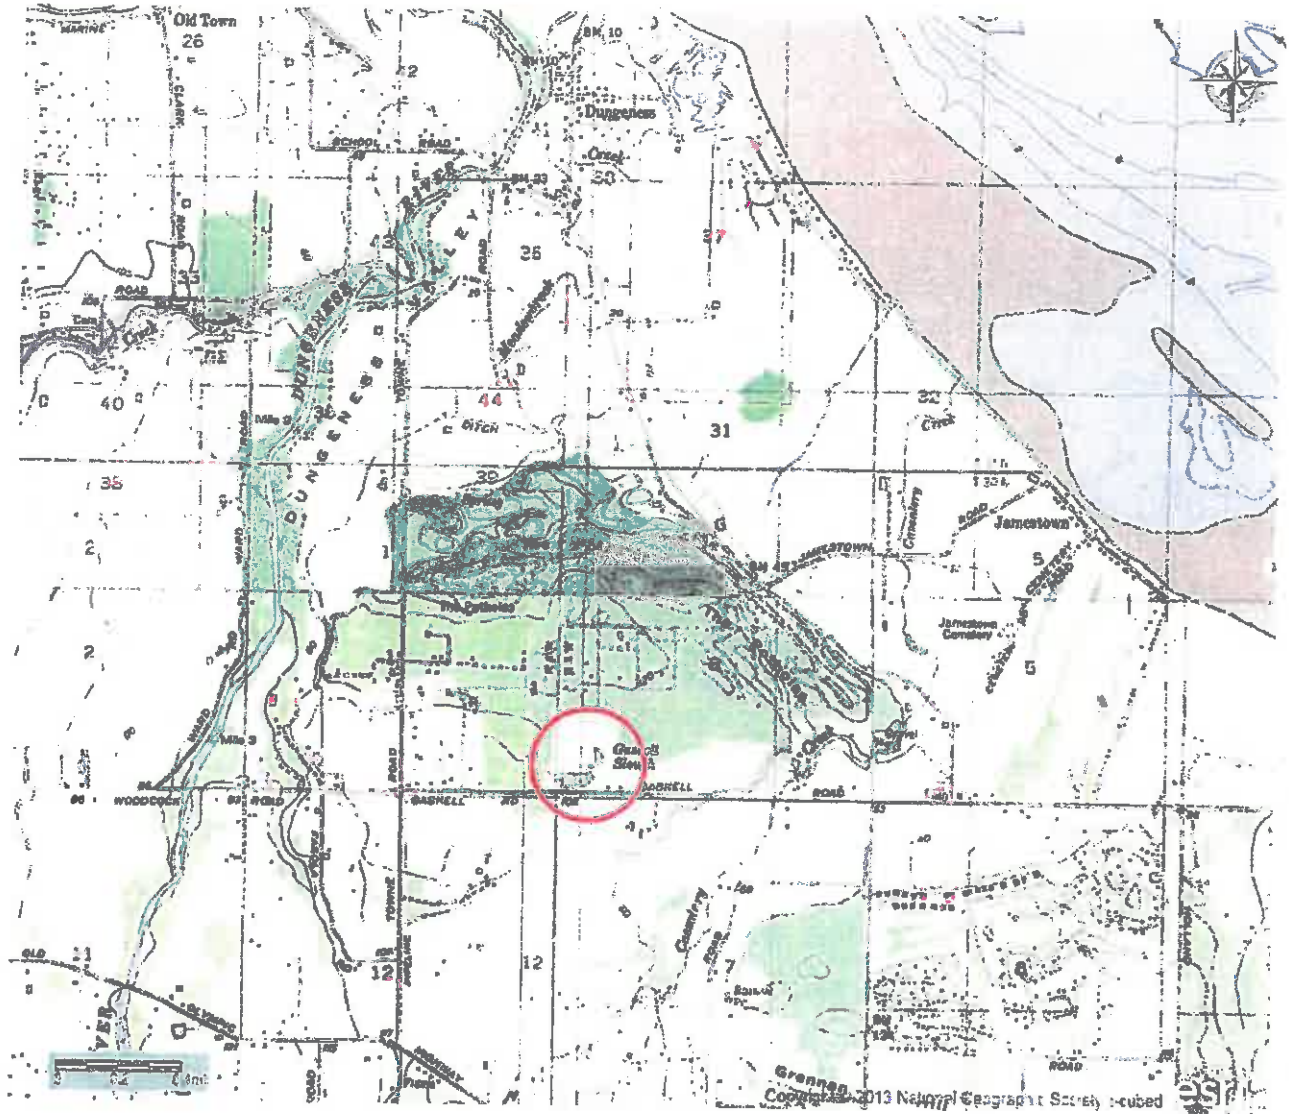

2016 Google

2016 Google

2016 Google

2016 Google

2016 Google

2016 Google

Applicant: Mr. Gary Poor
124 Kiner Rd. Sequim, WA 98382
360-681-5146

Grass Carp Application submitted 6-28-16

Pond location-red circle: Section 6 Township 30N Range 3W

Applicant: Mr. Gary Poor
124 Kiner Rd. Sequim, WA 98382
360-681-5146

Grass Carp Application submitted 6-28-16

Pond location-red circle: Section 6 Township 30N Range 3W

US-Geo. ID 033006339070000