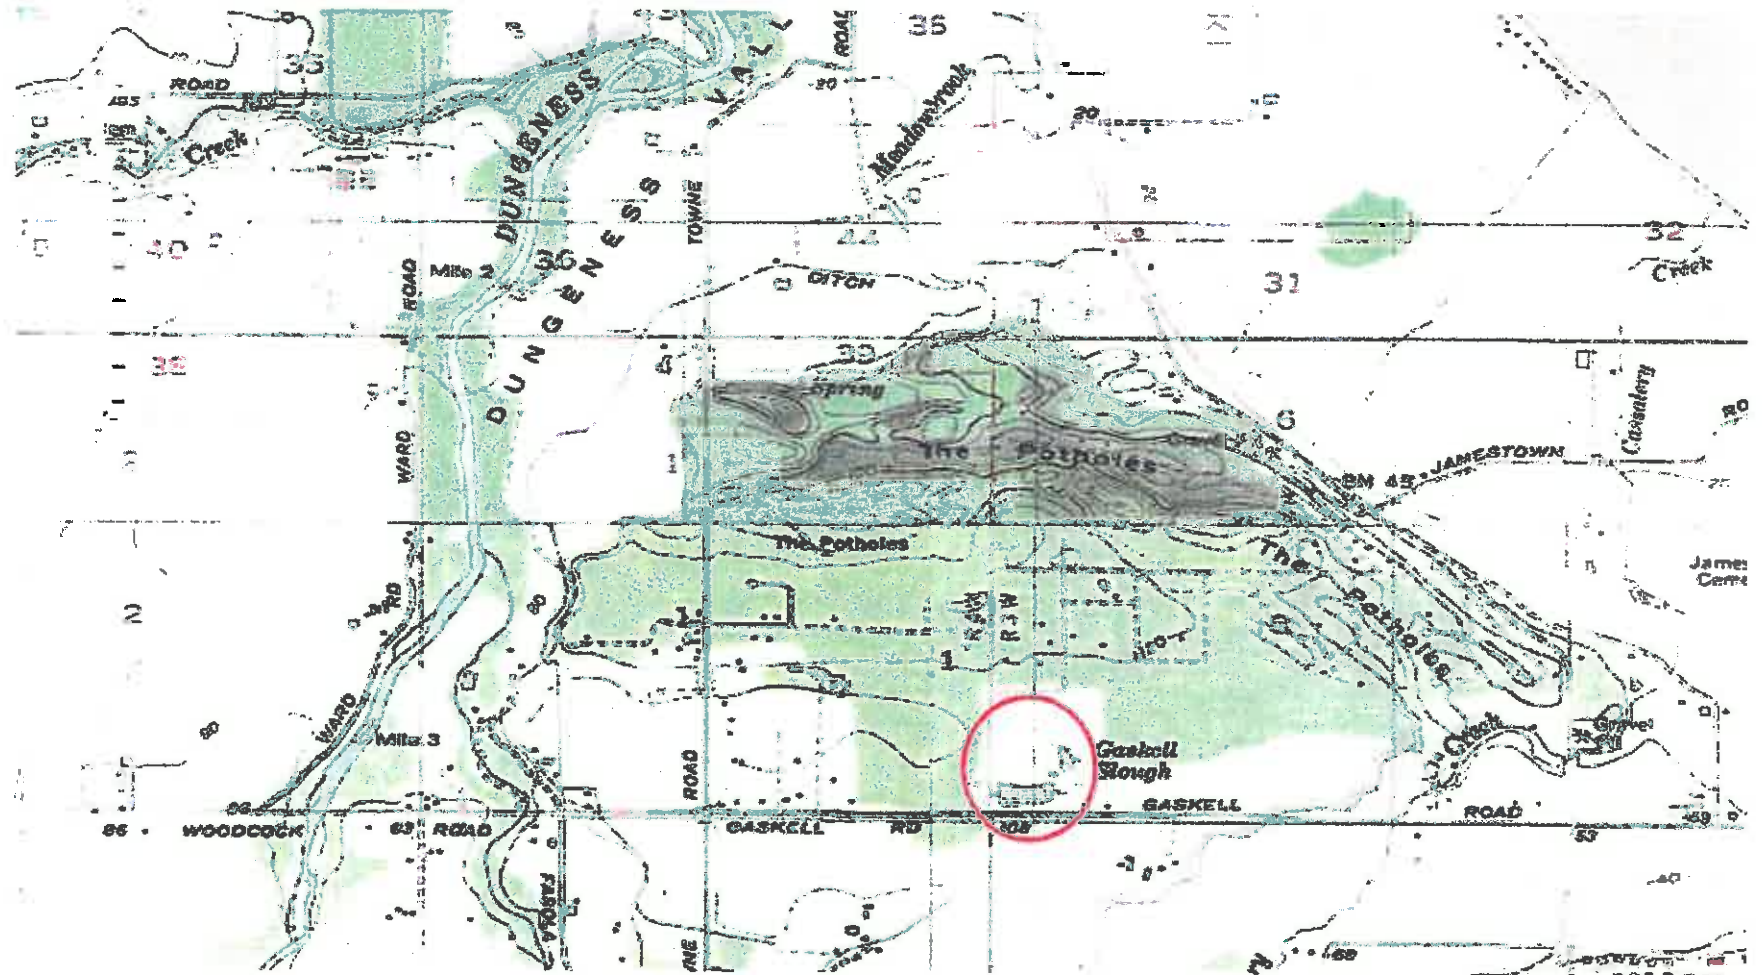

2016 Google

2016 Google

2016 Google

2016 Google

2016 Google

2016 Google

Applicant: Mr. Gary Poor
124 Kiner Rd. Sequim, WA 98382
360-681-5146

Grass Carp Application submitted 6-28-16

Pond location-red circle: Section 6 Township 30N Range 3W

Applicant: Mr. Gary Poor
124 Kiner Rd. Sequim, WA 98382
360-681-5146

Grass Carp Application submitted 6-28-16

Pond location-red circle: Section 6 Township 30N Range 3W

US-Geo. ID 033006339070000