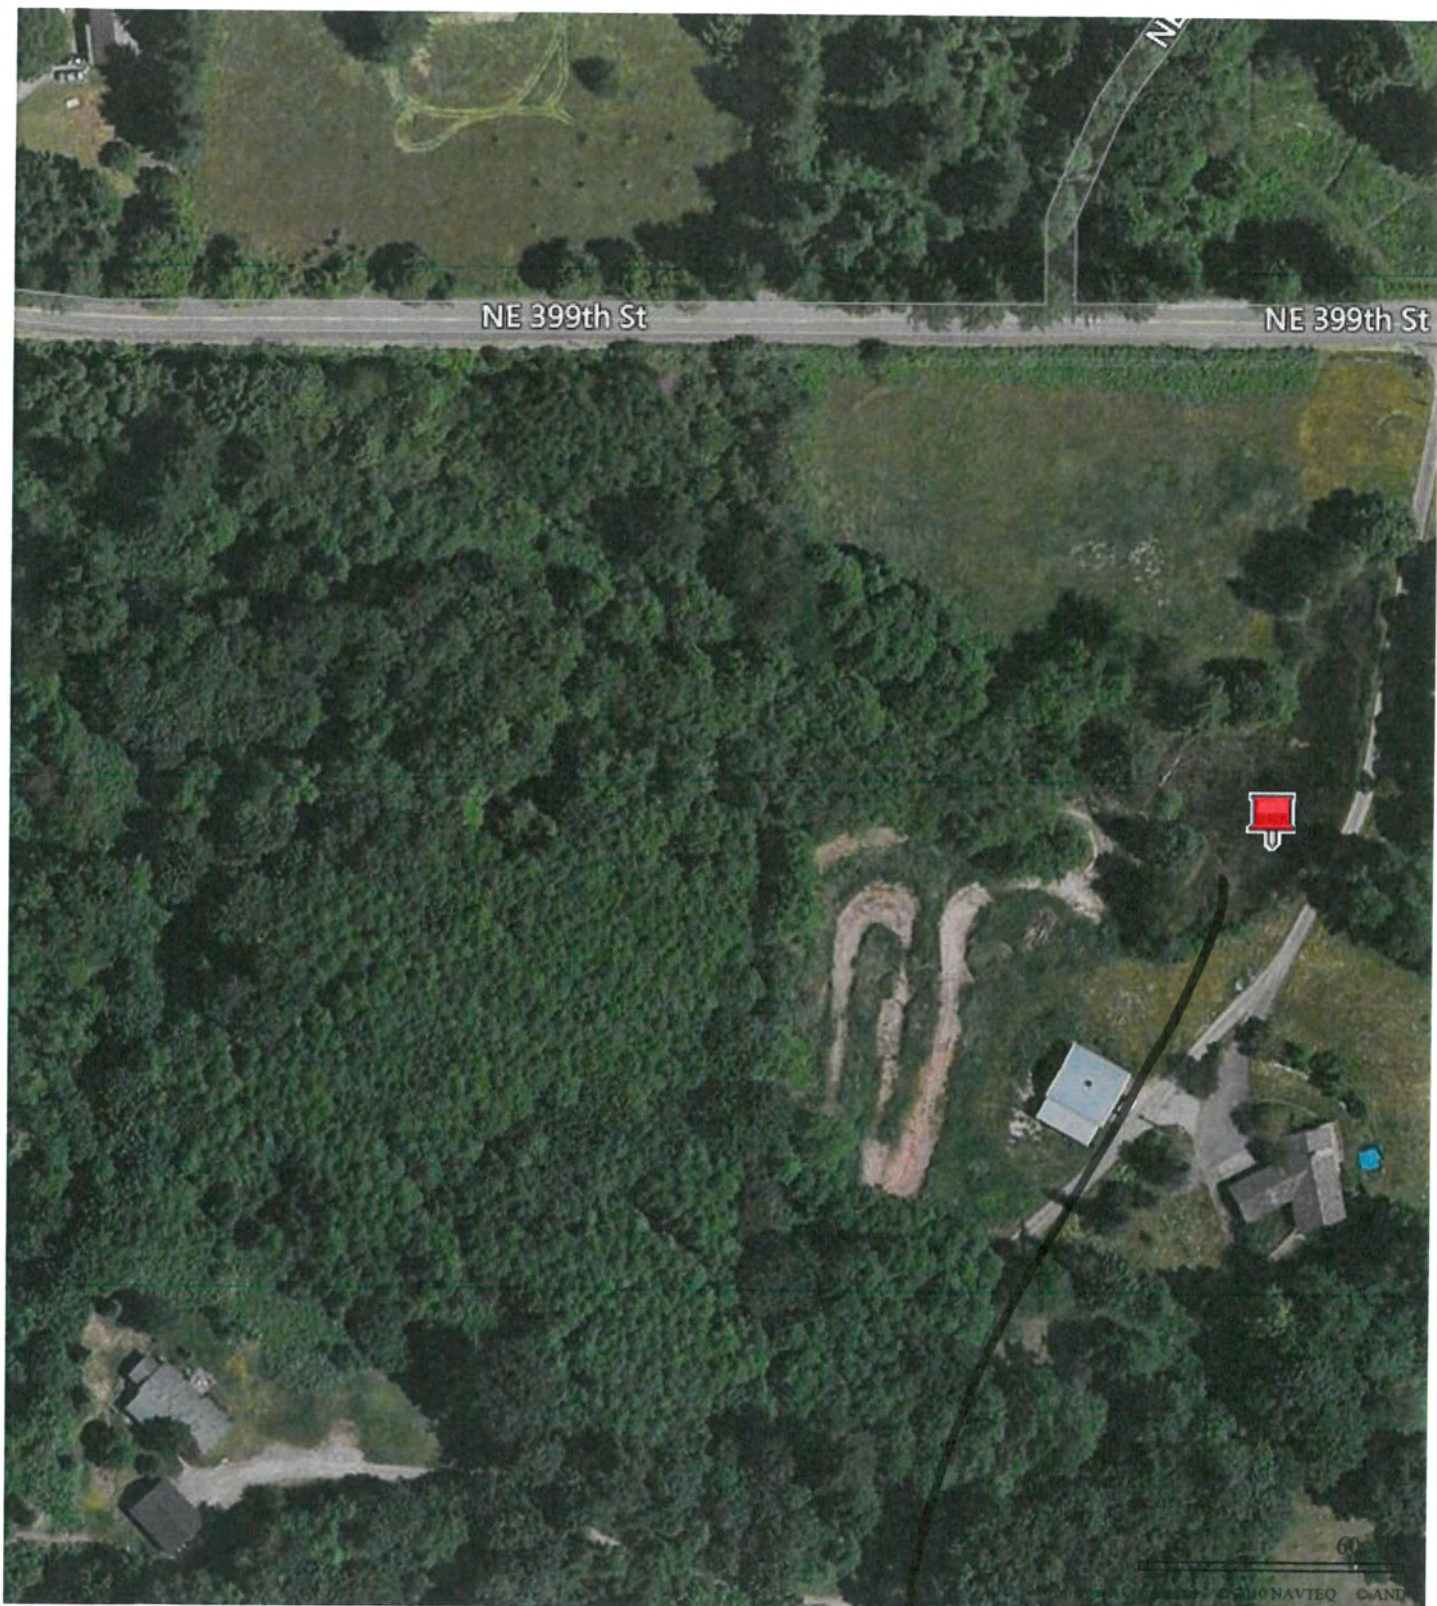

Overview

CLOSER MAP
WASHINGTON STATE
CLARK COUNTY
AMBOY WA

POND

NE 399th St

NE 399th St

POND

Franklin

POND

Notes:

Franklin

Legend

-  Building Footprints
-  Taxlots
-  Cities Boundaries
-  Urban Growth Boundaries

1: 3,646 

Notes:

607.7 0 303.83 607.7 Feet

WGS_1984_Web_Mercator_Auxiliary_Sphere
Clark County, WA. GIS - <http://gis.clark.wa.gov>