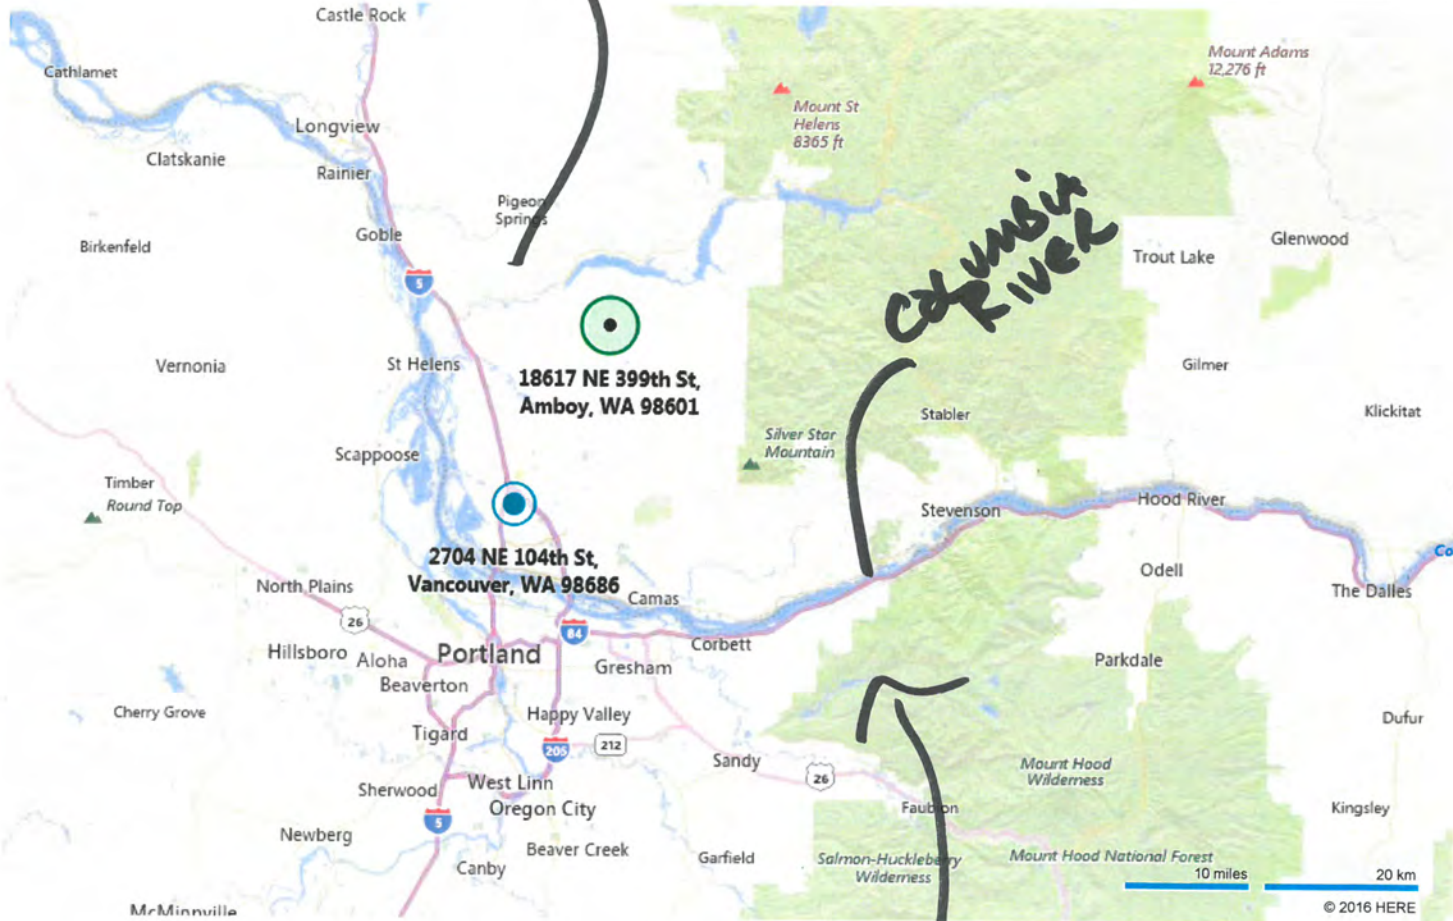

CLOSER OVERVIEW

bing maps

18617 NE 399th St, Amboy, WA 98601

Type your notes here.

WASHINGTON STATE

COLUMBIA RIVER

WASHINGTON State
CLACK County
Amboy WA

OREGON STATE

bing maps

18617 NE 399th St, Amboy, WA 98601

Type your notes here.

IS
WASHINGTON STATE
AMBOY WA

WASHINGTON STATE
CLARK COUNTY
AMBOY WA

BATTLE GROUND

bing maps

18617 NE 399th St, Amboy, WA 98601

Overview

CLOSER MAP
WASHINGTON STATE
CLARK COUNTY
AMBOY WA

POND

NE 399th St

NE 399th St

POND

Franklin

POND

Notes:

Franklin

Legend

-  Building Footprints
-  Taxlots
-  Cities Boundaries
-  Urban Growth Boundaries

1: 3,646 

Notes:

607.7 0 303.83 607.7 Feet

WGS_1984_Web_Mercator_Auxiliary_Sphere
Clark County, WA. GIS - <http://gis.clark.wa.gov>