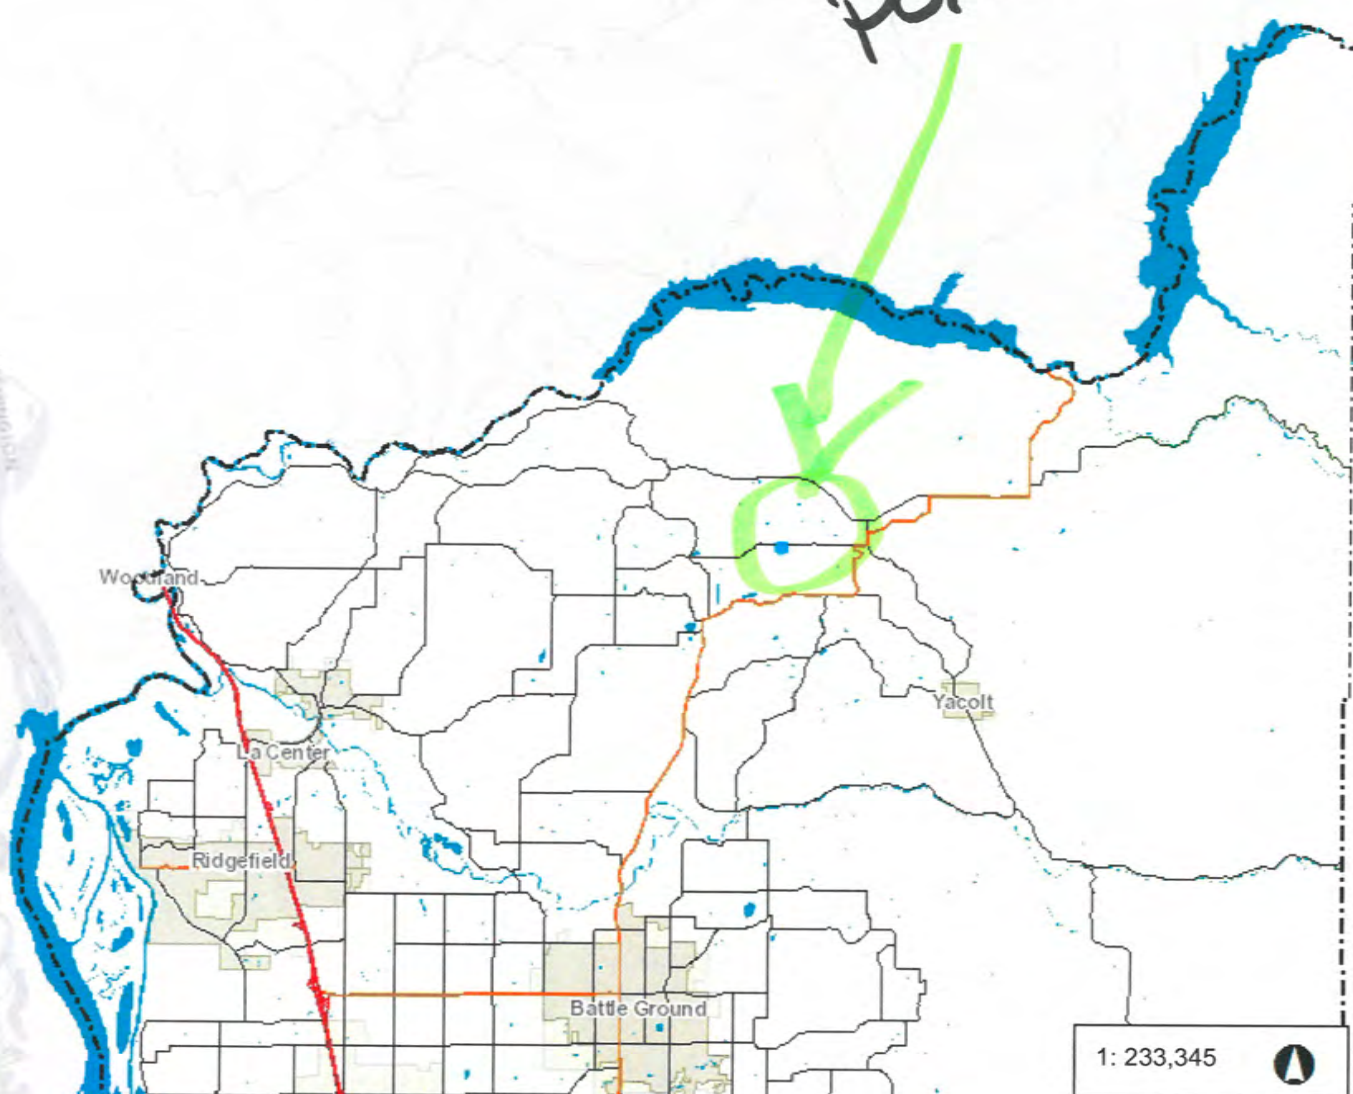

CLOSER OVERVIEW

bing maps

18617 NE 399th St, Amboy, WA 98601

Type your notes here.

WASHINGTON STATE

COLUMBIA RIVER

WASHINGTON State
CLACK County
Amboy WA

OREGON STATE

Overview

CLOSER MAP
WASHINGTON STATE
CLARK COUNTY
AMBOY WA

POND

NE 399th St

NE 399th St

POND

Franklin

POND

Legend

- Cities Boundaries
- Urban Growth Boundaries

1: 233,345

WGS_1984_Web_Mercator_Auxiliary_Sphere
 Clark County, WA. GIS - <http://gis.clark.wa.gov>

This map was generated by Clark County's "MapsOnline" website. Clark County does not warrant the accuracy, reliability or timeliness of any information on this map, and shall not be held liable for losses caused by using this information.

Notes:

Franklin

Legend

-  Building Footprints
-  Taxlots
-  Cities Boundaries
-  Urban Growth Boundaries

1: 3,646 

Notes:

607.7 0 303.83 607.7 Feet

WGS_1984_Web_Mercator_Auxiliary_Sphere
Clark County, WA. GIS - <http://gis.clark.wa.gov>