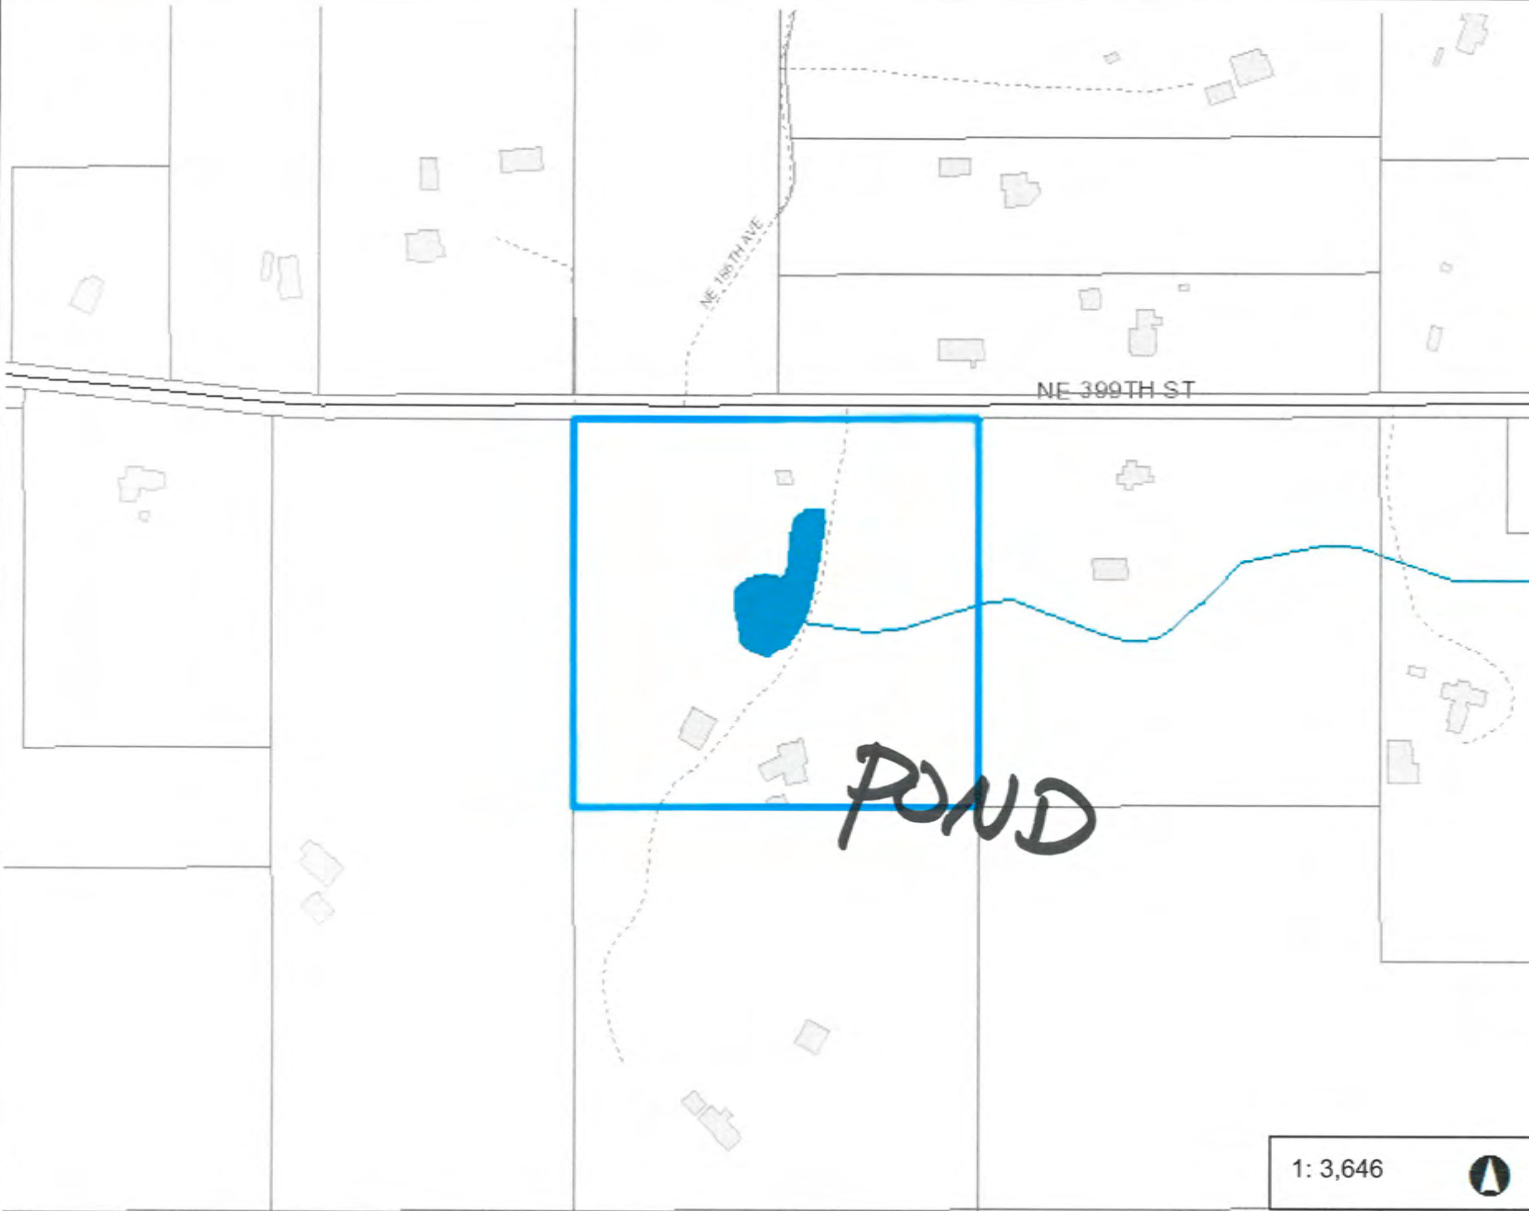

Notes:

Franklin

Legend

-  Building Footprints
-  Taxlots
-  Cities Boundaries
-  Urban Growth Boundaries

1: 3,646 

Notes:

607.7 0 303.83 607.7 Feet

WGS_1984_Web_Mercator_Auxiliary_Sphere
Clark County, WA. GIS - <http://gis.clark.wa.gov>