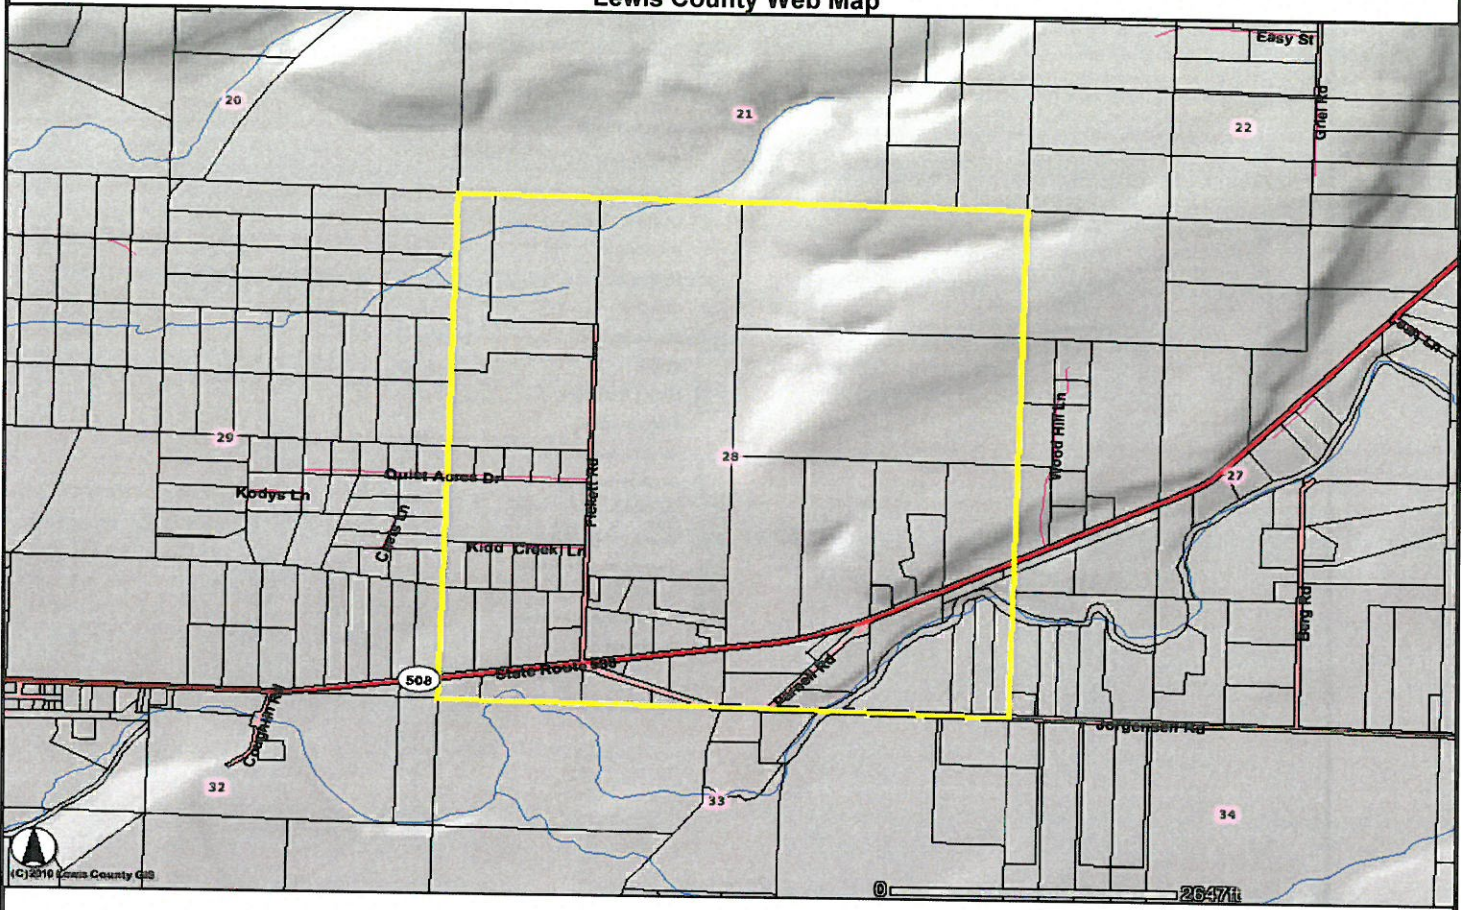

Township 13 North, Range 1 East

**Parcel
View
Section 28**

- ◆ Fire Station
- ▲ Elem/Middle School
- County Drop box
- ✉ Post Office
- ⚡ High School
- Ⓜ Sewer Plant

Scale: 1" = 1 mile

17	18	
19	20	25
21	22	27

bing maps

2101 State Highway 508, Onalaska, WA 98570

Type your notes here.

CLOSER view
13 N 1E 28
LEWIS County
Toledo WA
WASHINGTON STATE

Lewis County Web Map

PARCEL VIEW
13N 1E 28

SCALE: 1 in = 400 ft

Date: FEB-21-2014

FILE: 01E 28.tif

AME: M:\proj\luc\map

LEWIS COUNTY GIS

LEWIS COUNTY ASSESSOR'S MAPPING

Section 28

Township 13 N Range 01 E

Map for Locating Property Only
 Measurements Not Guaranteed
 Scale May Change When Printed

Road centerline from mobile GPS, Lewis Co.
 PLESS lines modified from WA Dept. Nat. Res.
 Parcel lines digitized from LC Assessor Maps
 & adjusted to the GPS roads & PLESS lines.

pond
SECTION 28 13 N 01E
S. Fork Newellum