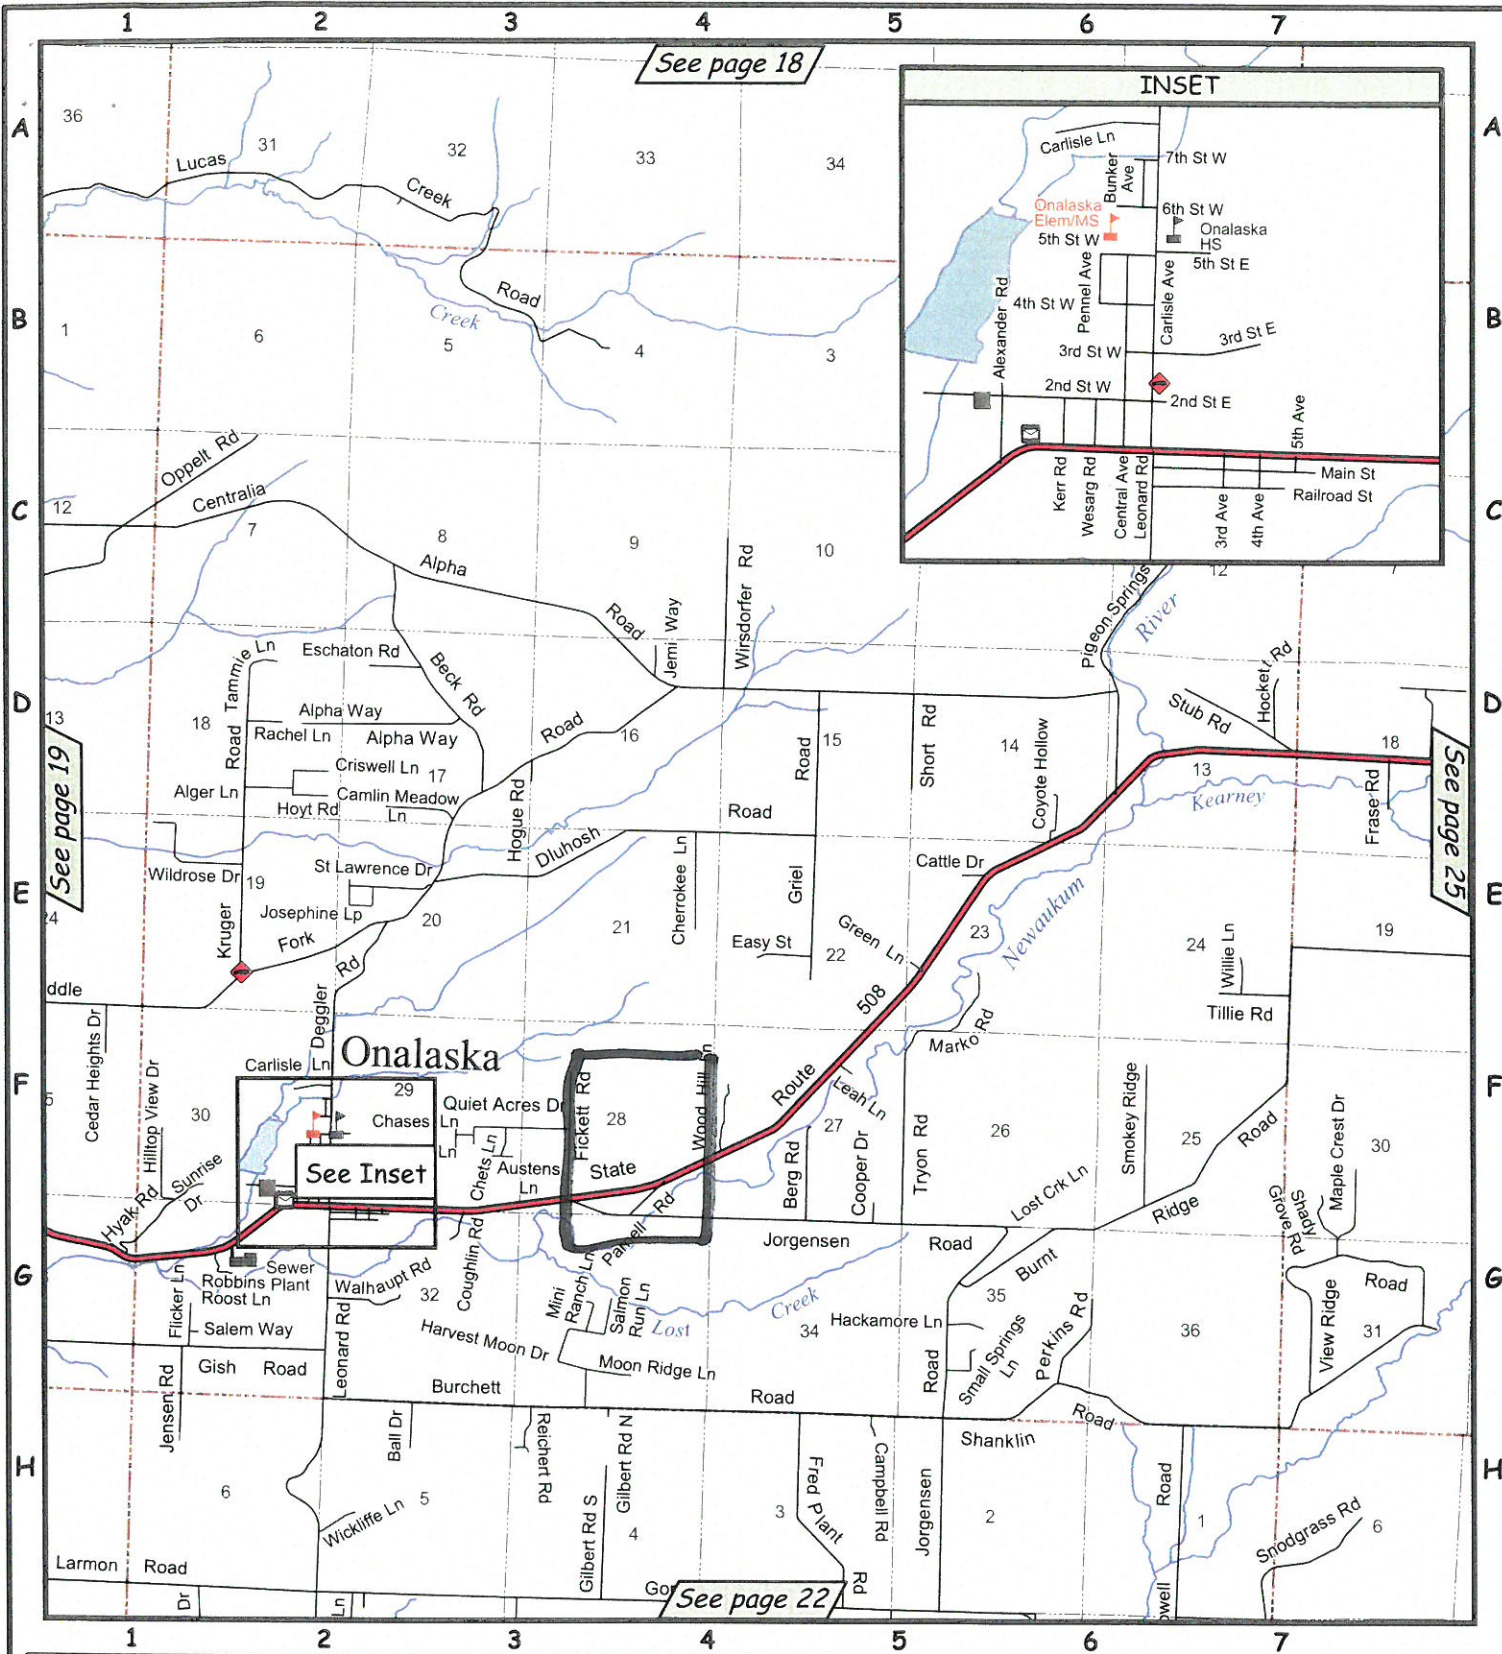

2101 State Highway 508, Onalaska, WA 98570

Type your notes here.

This is WASHINGTON STATE

GREEN ~~ROAD~~ circle physical LOCATION

13N 1E 28

Vicinity Map
LEWIS County
Toledo, WA

October 2002

Lewis County, Washington

bing maps

2101 State Highway 508, Onalaska, WA 98570

Type your notes here.

CLOSER view
13 N 1E 28
LEWIS County
Toledo WA
WASHINGTON STATE

Lewis County Web Map

PARCEL VIEW
13N 1E 28

SCALE: 1 in = 400 ft

Date: FEB-21-2014

FILE: 01E 28.tif

AME: M:\proj\luc\map

LEWIS COUNTY GIS

LEWIS COUNTY ASSESSOR'S MAPPING

Section 28

Township 13 N Range 01 E

Map for Locating Property Only
 Measurements Not Guaranteed
 Scale May Change When Printed

Road centerline from mobile GPS, Lewis Co.
 PLESS lines modified from WA Dept. Nat. Res.
 Parcel lines digitized from LC Assessor Maps
 & adjusted to the GPS roads & PLESS lines.

pond
SECTION 28 13 N 01E
S. Fork Newellum