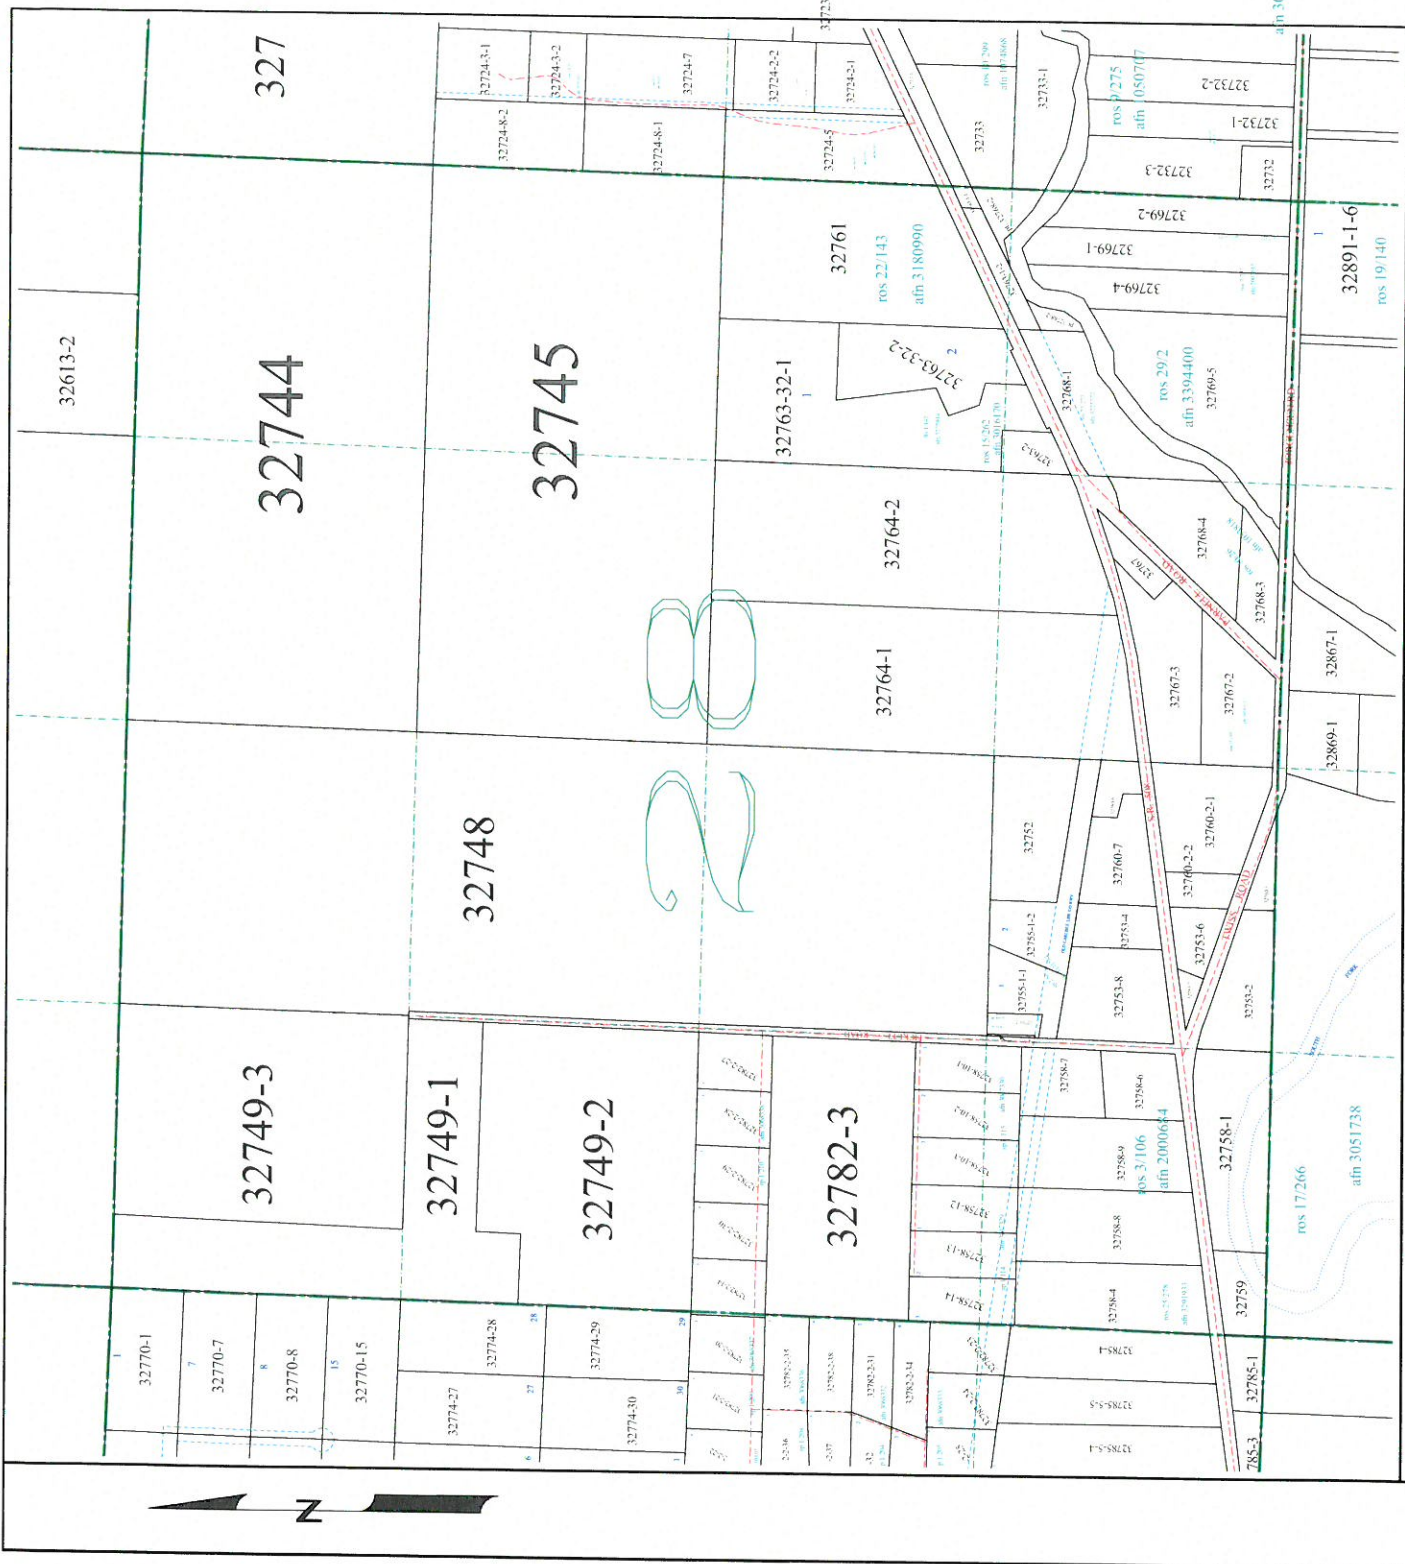

Township 13 North, Range 1 East

**Parcel
View
Section 28**

- ◆ Fire Station
- ▲ Elem/Middle School
- County Drop box
- ✉ Post Office
- ⚡ High School
- Ⓜ Sewer Plant

Scale: 1" = 1 mile

17	18	
19	20	25
21	22	27

bing maps

2101 State Highway 508, Onalaska, WA 98570

Type your notes here.

CLOSER view
13 N 1E 28
LEWIS County
Toledo WA
WASHINGTON STATE

Lewis County Web Map

PARCEL VIEW
13N 1E 28

SCALE: 1 in = 400 ft

Date: FEB-21-2014

FILE: 01E 28.tif

AME: M:\proj\luc\map

LEWIS COUNTY GIS

LEWIS COUNTY ASSESSOR'S MAPPING

Section 28

Township 13 N Range 01 E

Map for Locating Property Only
 Measurements Not Guaranteed
 Scale May Change When Printed

Road centerline from mobile GPS, Lewis Co.
 PLESS lines modified from WA Dept. Nat. Res.
 Parcel lines digitized from LC Assessor Maps
 & adjusted to the GPS roads & PLESS lines.

pond
SECTION 28 13 N 01E
S. Fork Newellum