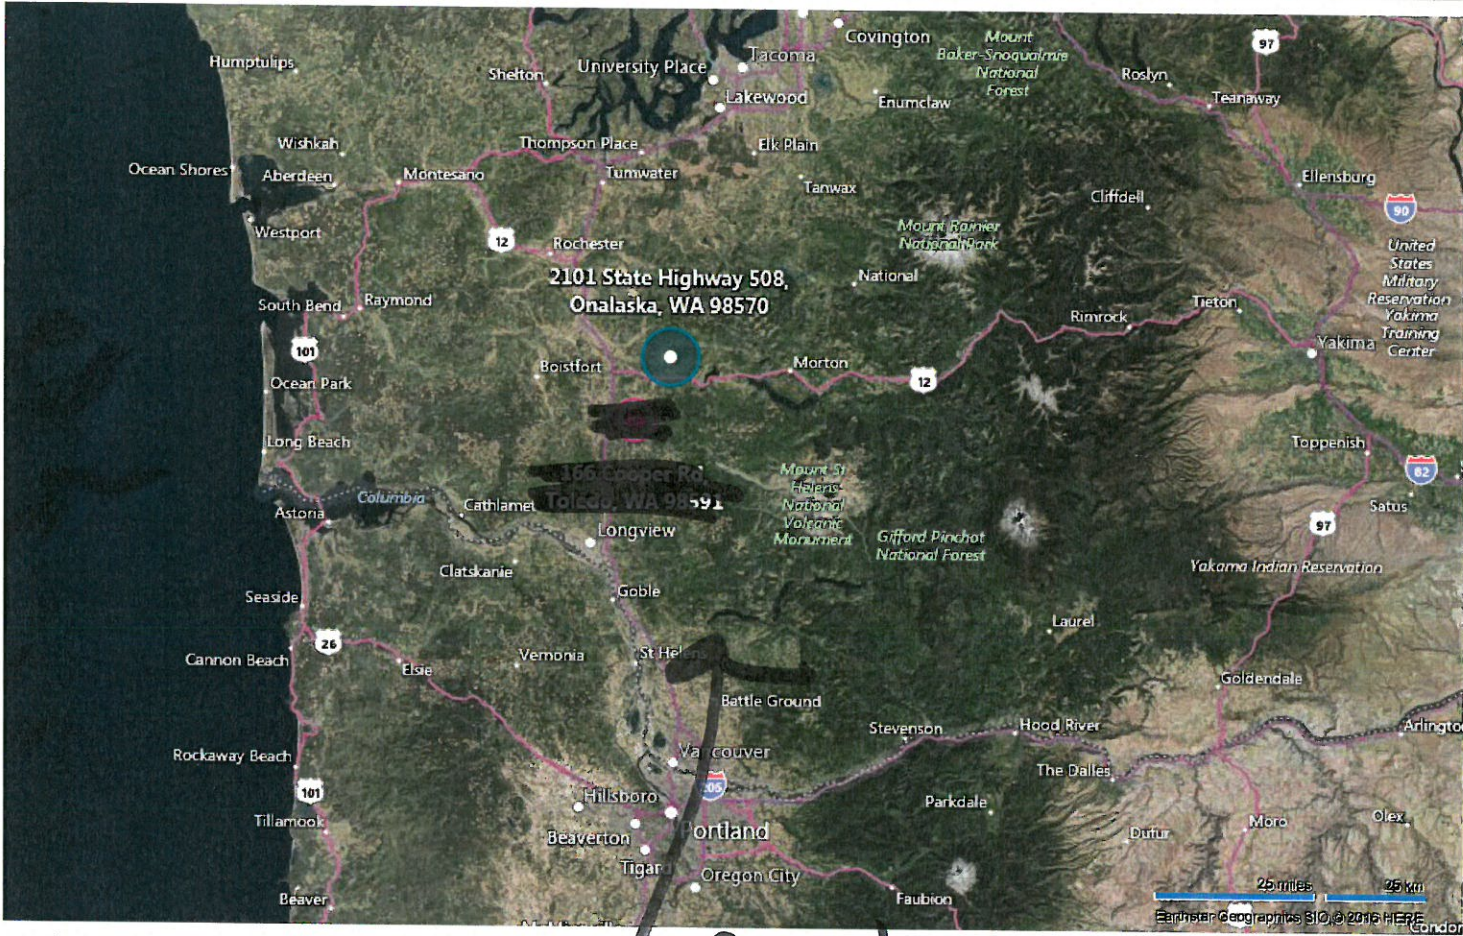

2101 State Highway 508, Onalaska, WA 98570

Type your notes here.

This is WASHINGTON STATE

GREEN ~~ROAD~~ circle physical LOCATION

13N 1E 28

Vicinity Map
LEWIS County
Toledo, WA

October 2002

Lewis County, Washington

Township 13 North, Range 1 East

**Parcel
View
Section 28**

- ◆ Fire Station
- ▲ Elem/Middle School
- County Drop box
- ✉ Post Office
- ⚡ High School
- Ⓜ Sewer Plant

Scale: 1" = 1 mile

17	18	
19	20	25
21	22	27

bing maps

2101 State Highway 508, Onalaska, WA 98570

Type your notes here.

CLOSER view
13 N 1E 28
LEWIS County
Toledo WA
WASHINGTON STATE

Lewis County Web Map

PARCEL VIEW
13N 1E 28

SCALE: 1 in = 400 ft

Date: FEB-21-2014

FILE: 01E 28.tif

AME: M:\proj\luc\map

LEWIS COUNTY GIS

LEWIS COUNTY ASSESSOR'S MAPPING

Section 28

Township 13 N Range 01 E

Map for Locating Property Only
 Measurements Not Guaranteed
 Scale May Change When Printed