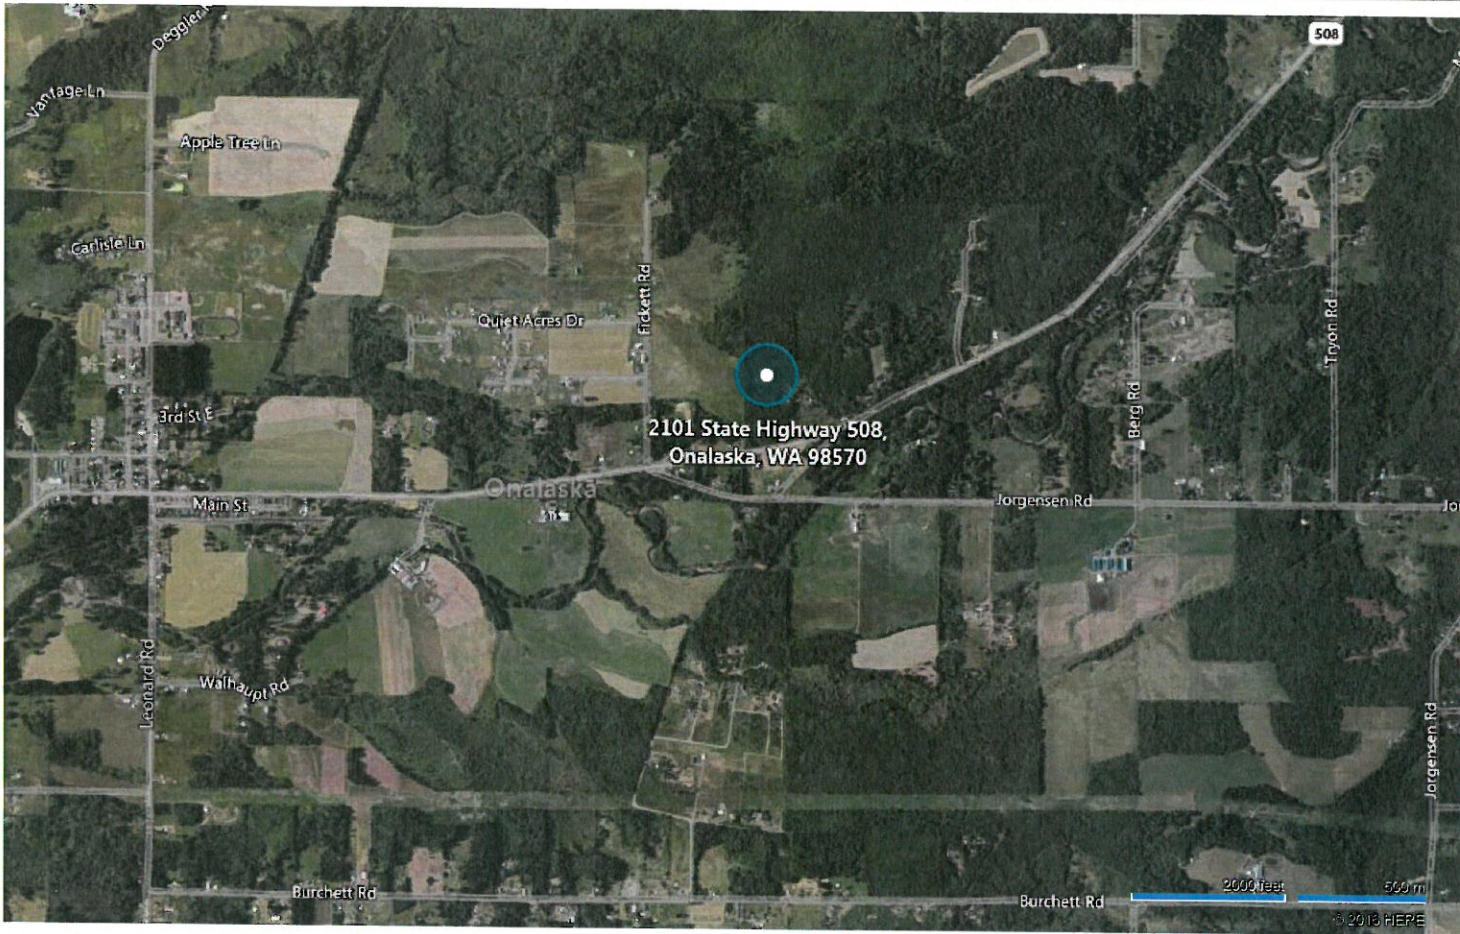

2101 State Highway 508, Onalaska, WA 98570

Type your notes here.

This is WASHINGTON STATE

GREEN ~~ROAD~~ circle physical LOCATION

13N 1E 28

Vicinity Map
LEWIS County
Toledo, WA

October 2002

Lewis County, Washington

Township 13 North, Range 1 East

**Parcel
View
Section 28**

- ◆ Fire Station
- ▲ Elem/Middle School
- County Drop box
- ✉ Post Office
- ⚡ High School
- Ⓜ Sewer Plant

Scale: 1" = 1 mile

17	18	
19	20	25
21	22	27

bing maps

2101 State Highway 508, Onalaska, WA 98570

Type your notes here.

CLOSER view
13 N 1E 28
LEWIS County
Toledo WA
WASHINGTON STATE

Lewis County Web Map

PARCEL VIEW
13N 1E 28

SCALE: 1 in = 400 ft

Date: FEB-21-2014

FILE: 01E 28.tif

AME: M:\proj\luc\map

LEWIS COUNTY GIS

LEWIS COUNTY ASSESSOR'S MAPPING

Section 28

Township 13 N Range 01 E

Map for Locating Property Only
 Measurements Not Guaranteed
 Scale May Change When Printed