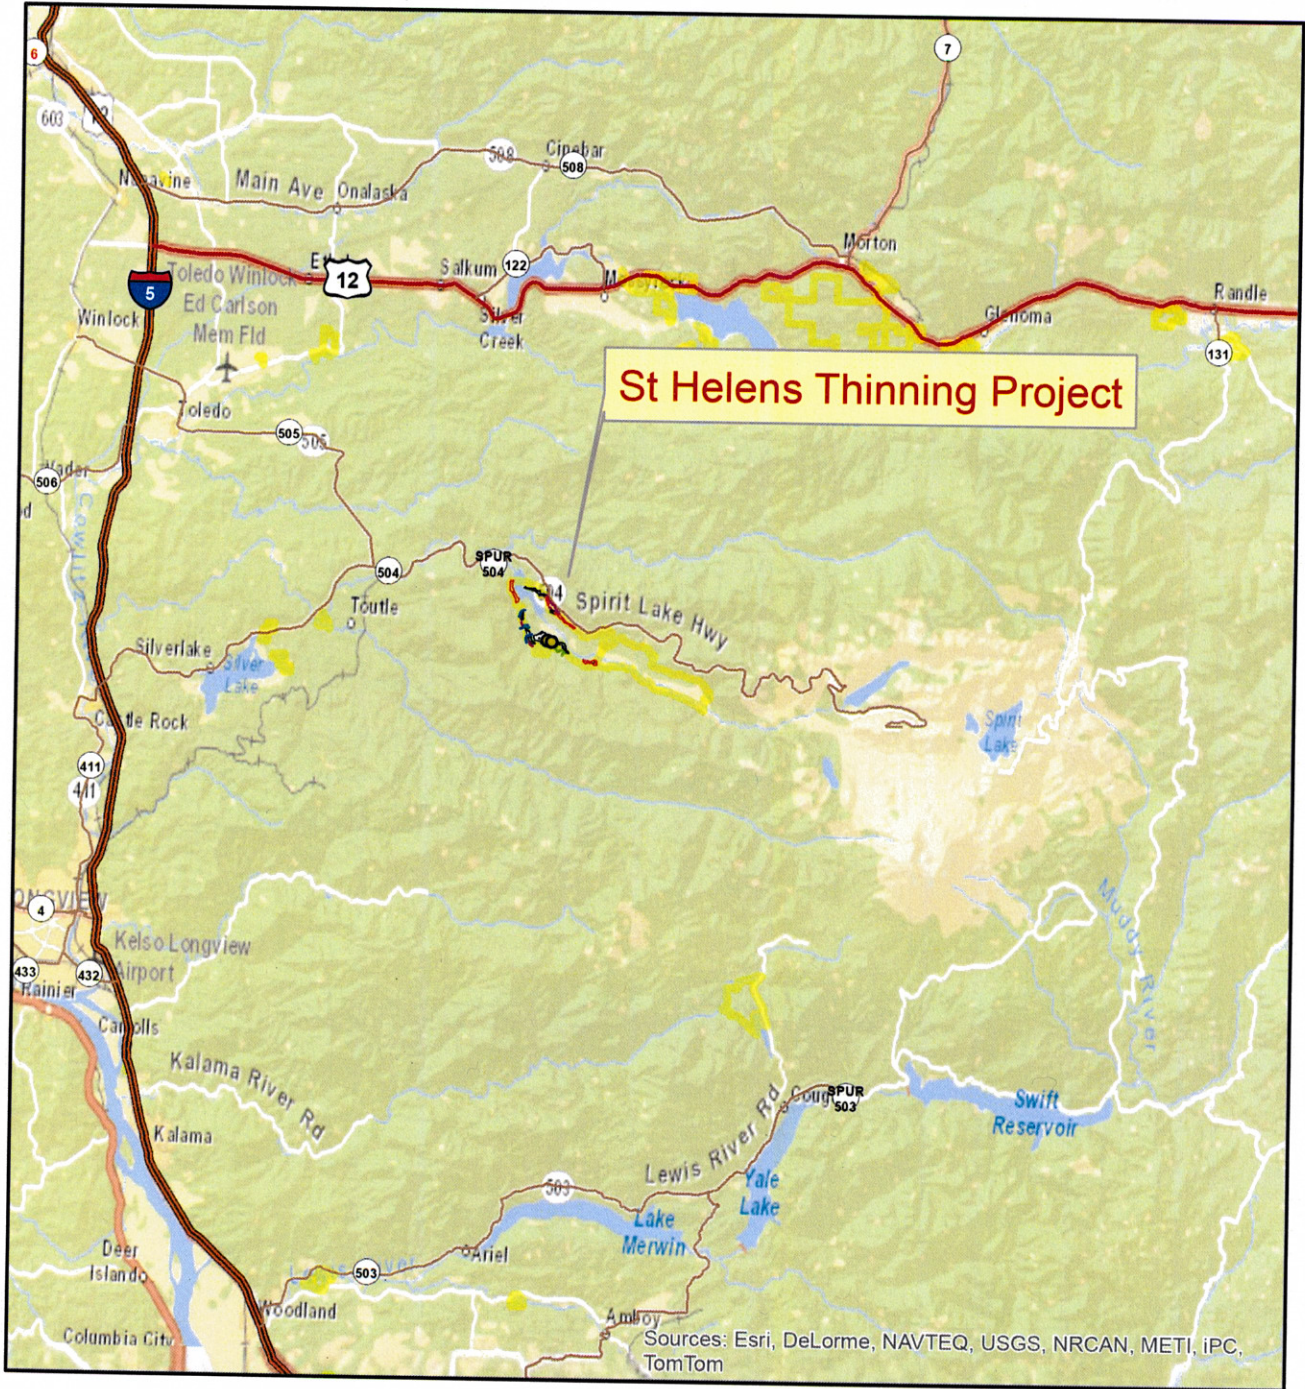

St Helens Forest Restoration Thin SEPA Vicinity Map

Legend

-  WDFW Wildlife Area
-  St_Helens_CT_Units
-  St_Helens_PCT_Units

1 inch = 15.78 miles

St Helens SEPA Vicinity Map

Sources: Esri, DeLorme, NAVTEQ, USGS, NRCAN, METI, IPC, TomTom

Legend

-  WDFW Wildlife Area
-  St_Helens_CT_Units
-  St_Helens_PCT_Units

1 inch = 7.89 miles

St Helens SEPA Topographic Map

Legend

-  WDFW Wildlife Area
-  St_Helens_CT_Units
-  St_Helens_PCT_Units

1 inch = 0.63 miles

St Helens SEPA Orthophoto

1 inch = 0.63 miles