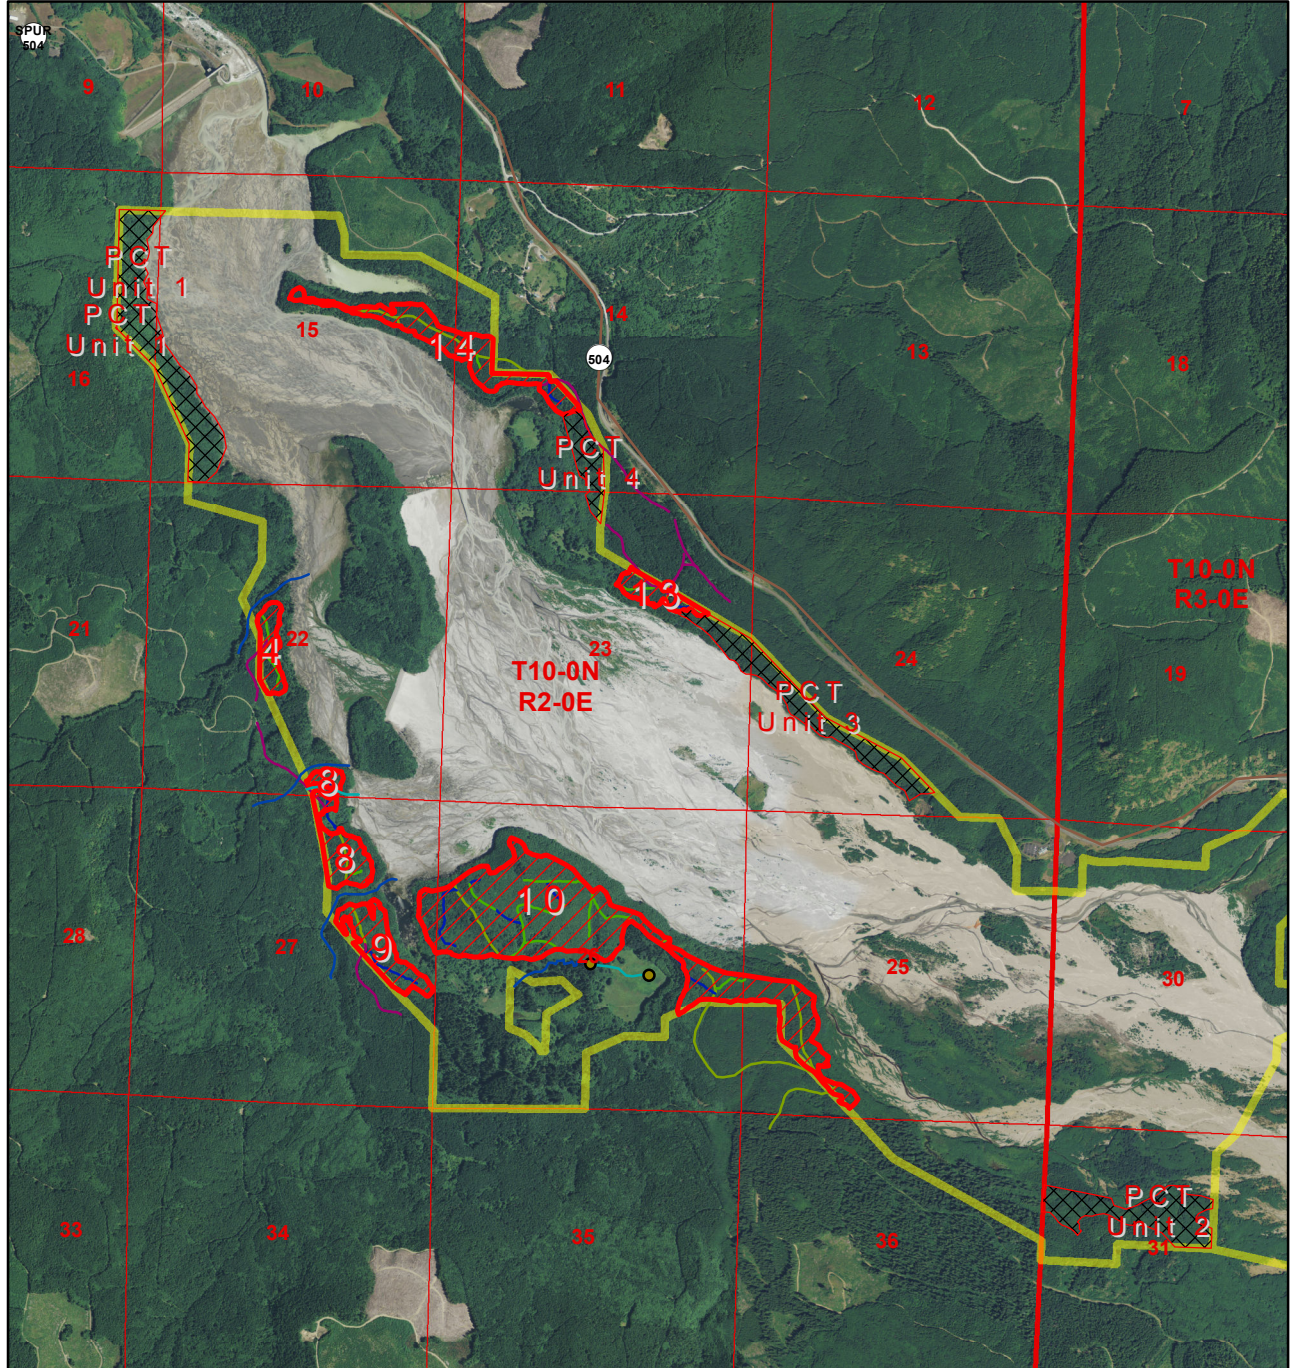

St Helens Forest Restoration Thin SEPA Vicinity Map

Legend

-  WDFW Wildlife Area
-  St_Helens_CT_Units
-  St_Helens_PCT_Units

1 inch = 15.78 miles

St Helens SEPA Vicinity Map

Sources: Esri, DeLorme, NAVTEQ, USGS, NRCAN, METI, IPC, TomTom

Legend

-  WDFW Wildlife Area
-  St_Helens_CT_Units
-  St_Helens_PCT_Units

1 inch = 7.89 miles

St Helens SEPA Topographic Map

Legend

-  WDFW Wildlife Area
-  St_Helens_CT_Units
-  St_Helens_PCT_Units

1 inch = 0.63 miles

St Helens SEPA Orthophoto

1 inch = 0.63 miles