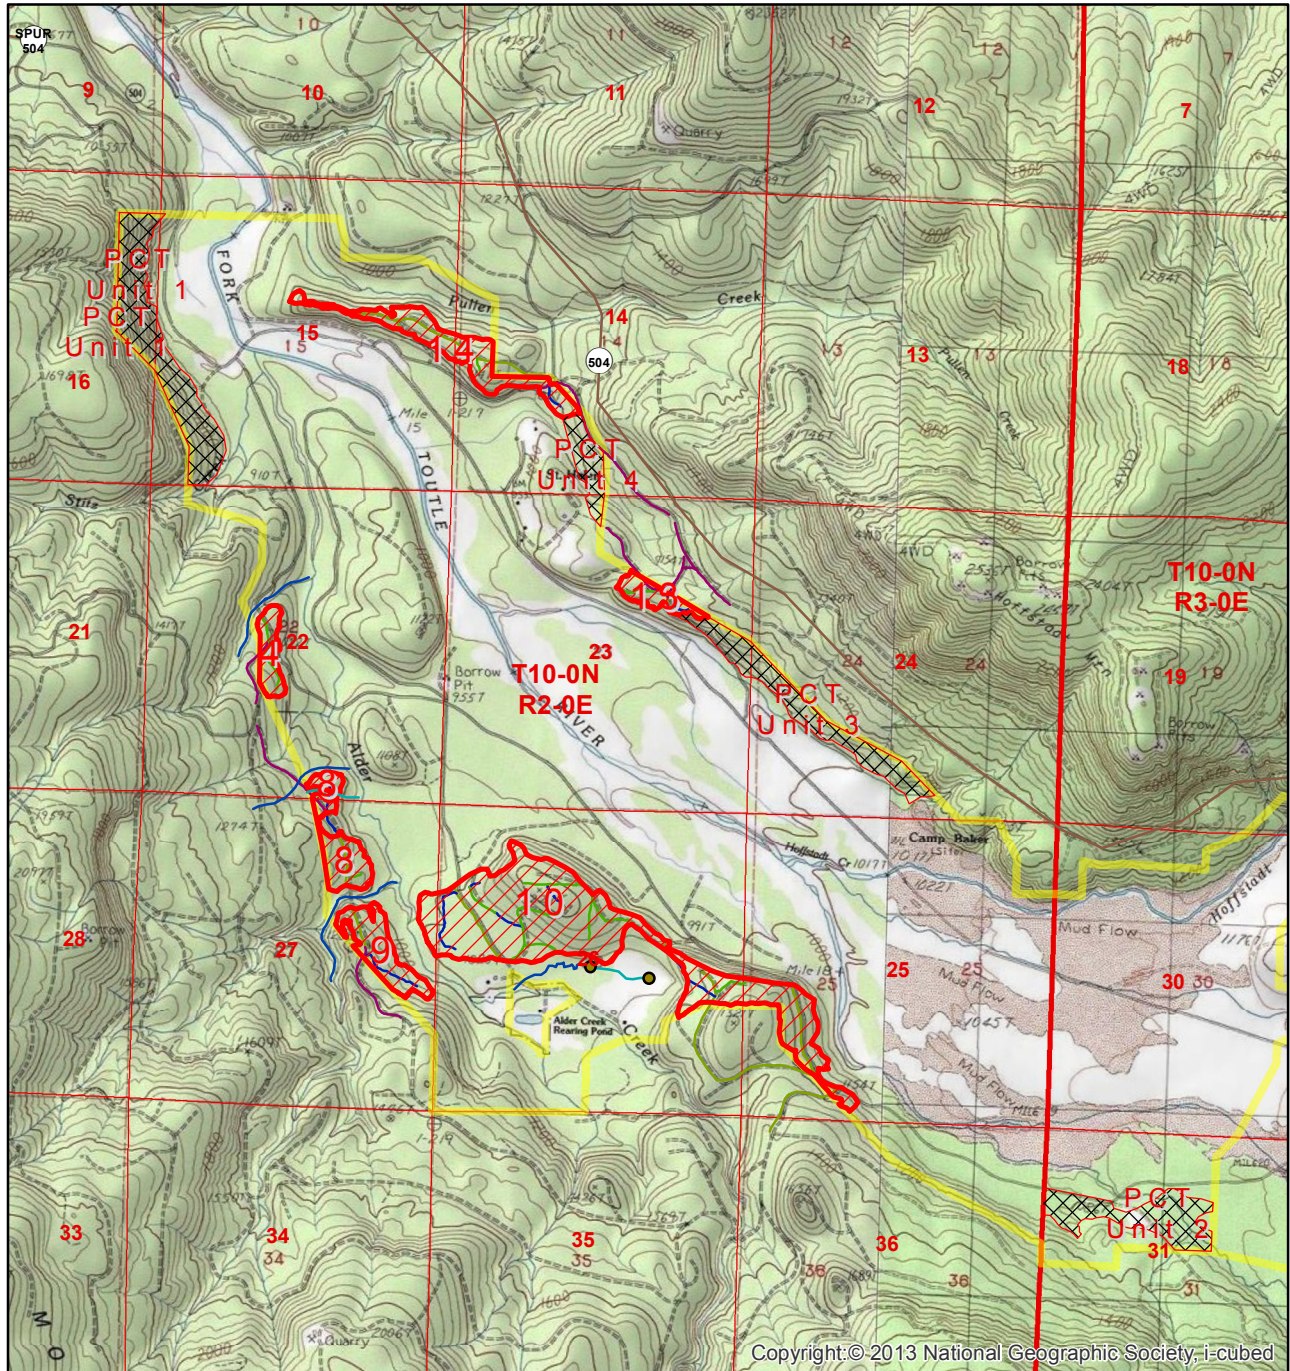

St Helens Forest Restoration Thin SEPA Vicinity Map

Legend

-  WDFW Wildlife Area
-  St_Helens_CT_Units
-  St_Helens_PCT_Units

1 inch = 15.78 miles

St Helens SEPA Vicinity Map

Sources: Esri, DeLorme, NAVTEQ, USGS, NRCAN, METI, IPC, TomTom

Legend

-  WDFW Wildlife Area
-  St_Helens_CT_Units
-  St_Helens_PCT_Units

1 inch = 7.89 miles

St Helens SEPA Topographic Map

Legend

-  WDFW Wildlife Area
-  St_Helens_CT_Units
-  St_Helens_PCT_Units

1 inch = 0.63 miles

St Helens SEPA Orthophoto

1 inch = 0.63 miles