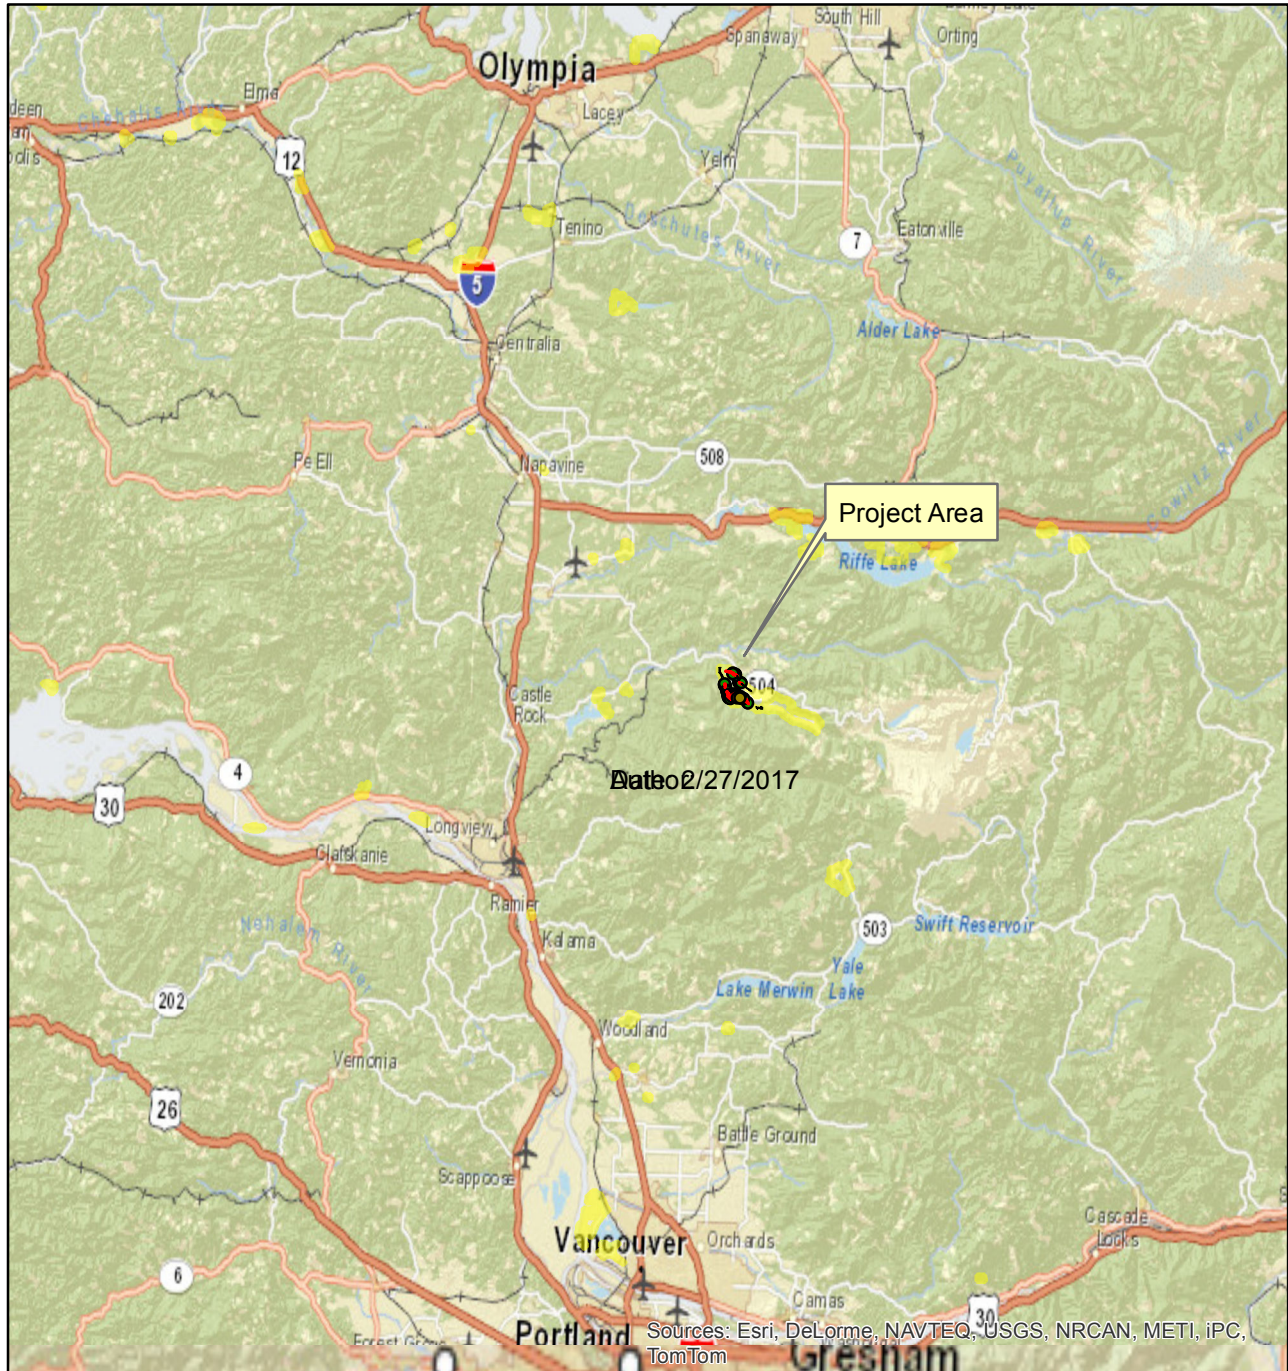

St Helens Forest Restoration Thin SEPA Vicinity Map

Legend

-  WDFW Wildlife Area
-  St_Helens_CT_Units
-  St_Helens_PCT_Units

1 inch = 15.78 miles

St Helens SEPA Vicinity Map

Sources: Esri, DeLorme, NAVTEQ, USGS, NRCAN, METI, IPC, TomTom

Legend

-  WDFW Wildlife Area
-  St_Helens_CT_Units
-  St_Helens_PCT_Units

1 inch = 7.89 miles

St Helens SEPA Topographic Map

Legend

-  WDFW Wildlife Area
-  St_Helens_CT_Units
-  St_Helens_PCT_Units

1 inch = 0.63 miles

St Helens SEPA Orthophoto

1 inch = 0.63 miles