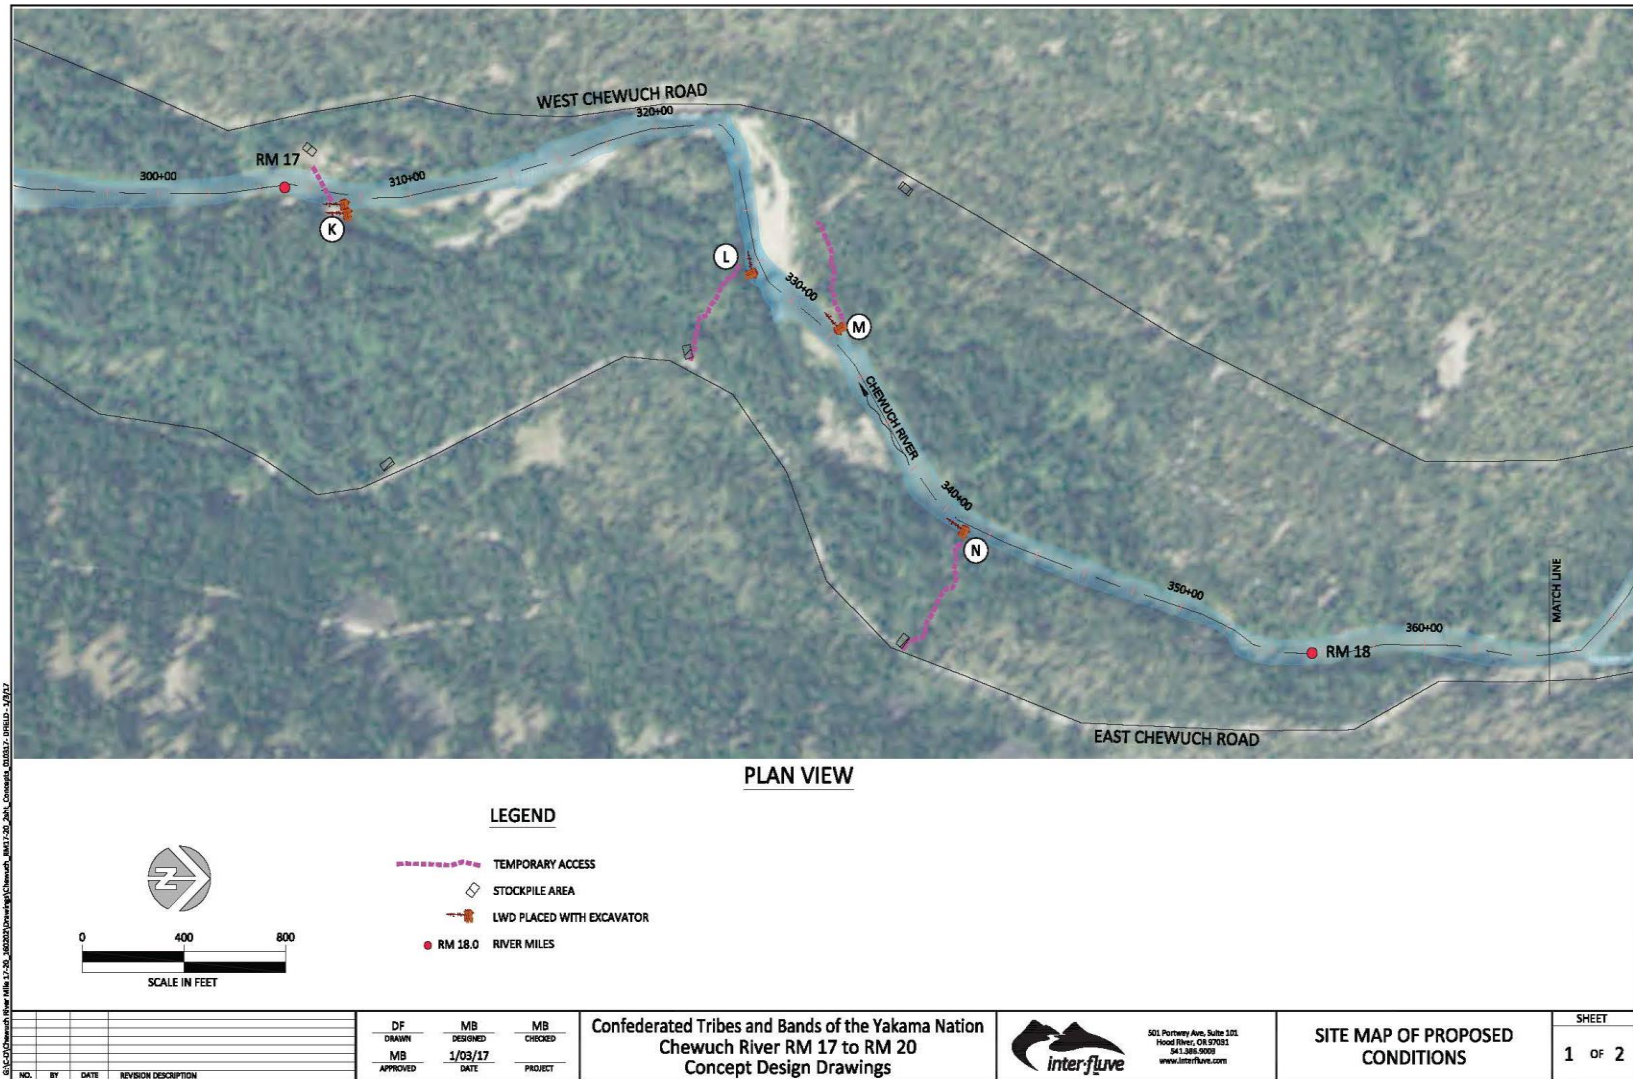

Chewuch River Restoration Project - Vicinity Map

Methow Valley Ranger District

Okanogan-Wenatchee National Forest

Project Location

Figure 1 Project & Vicinity Map

Figure 5: Conceptual Design Drawing.

Figure 6: Conceptual Design Drawing.

Figure 7: Conceptual Design Drawing