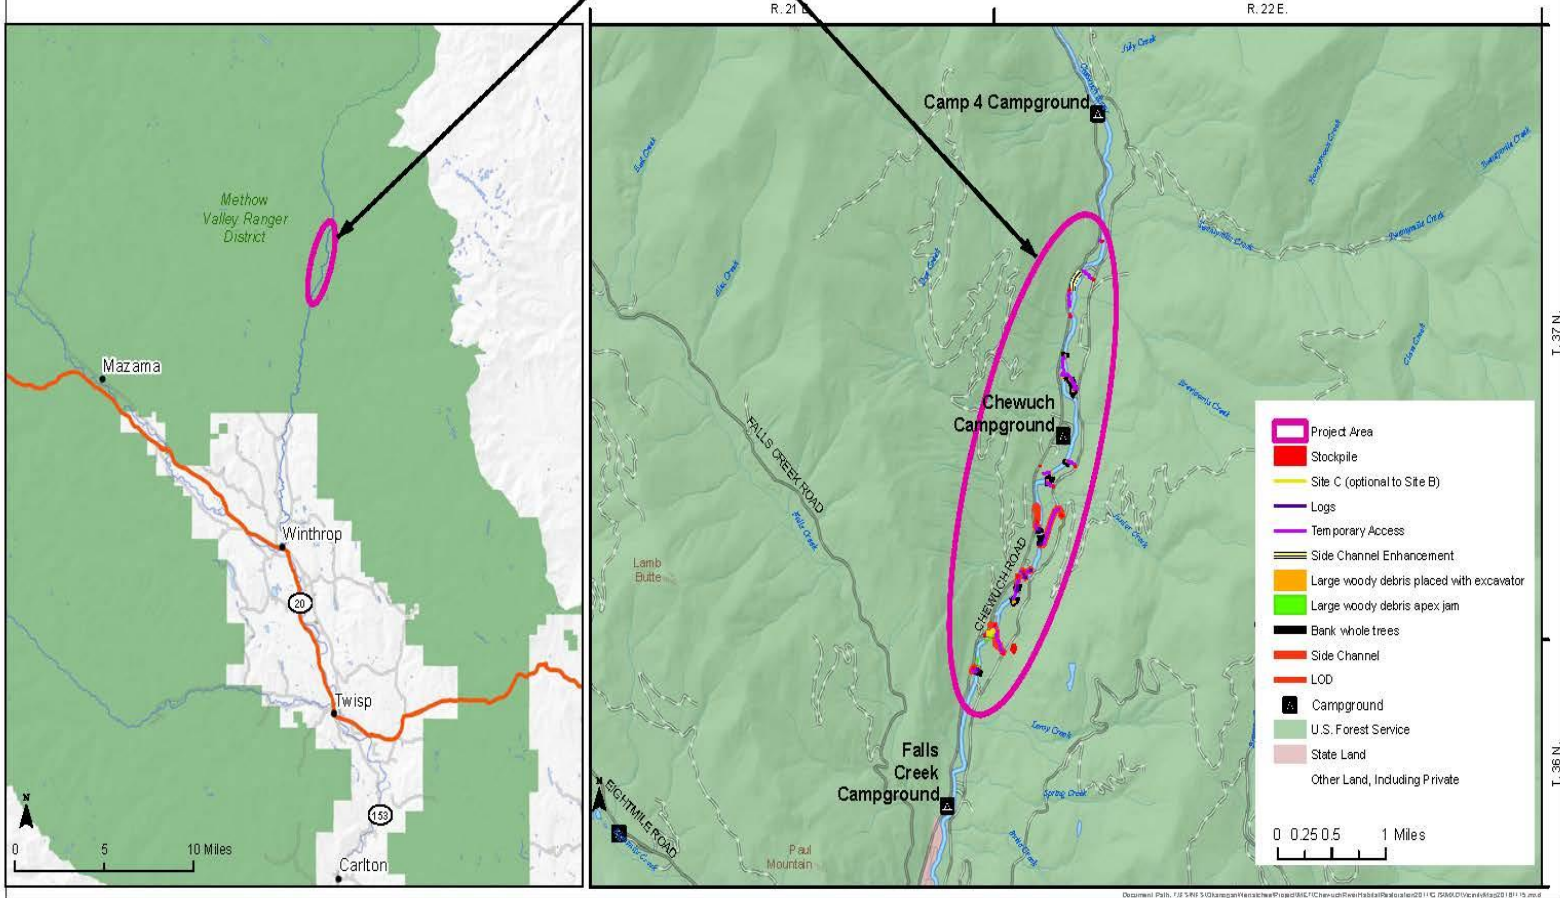

Chewuch River Restoration Project - Vicinity Map

Methow Valley Ranger District

Okanogan-Wenatchee National Forest

Project Location

Figure 1 Project & Vicinity Map

Figure 5: Conceptual Design Drawing.

Figure 6: Conceptual Design Drawing.

Figure 7: Conceptual Design Drawing