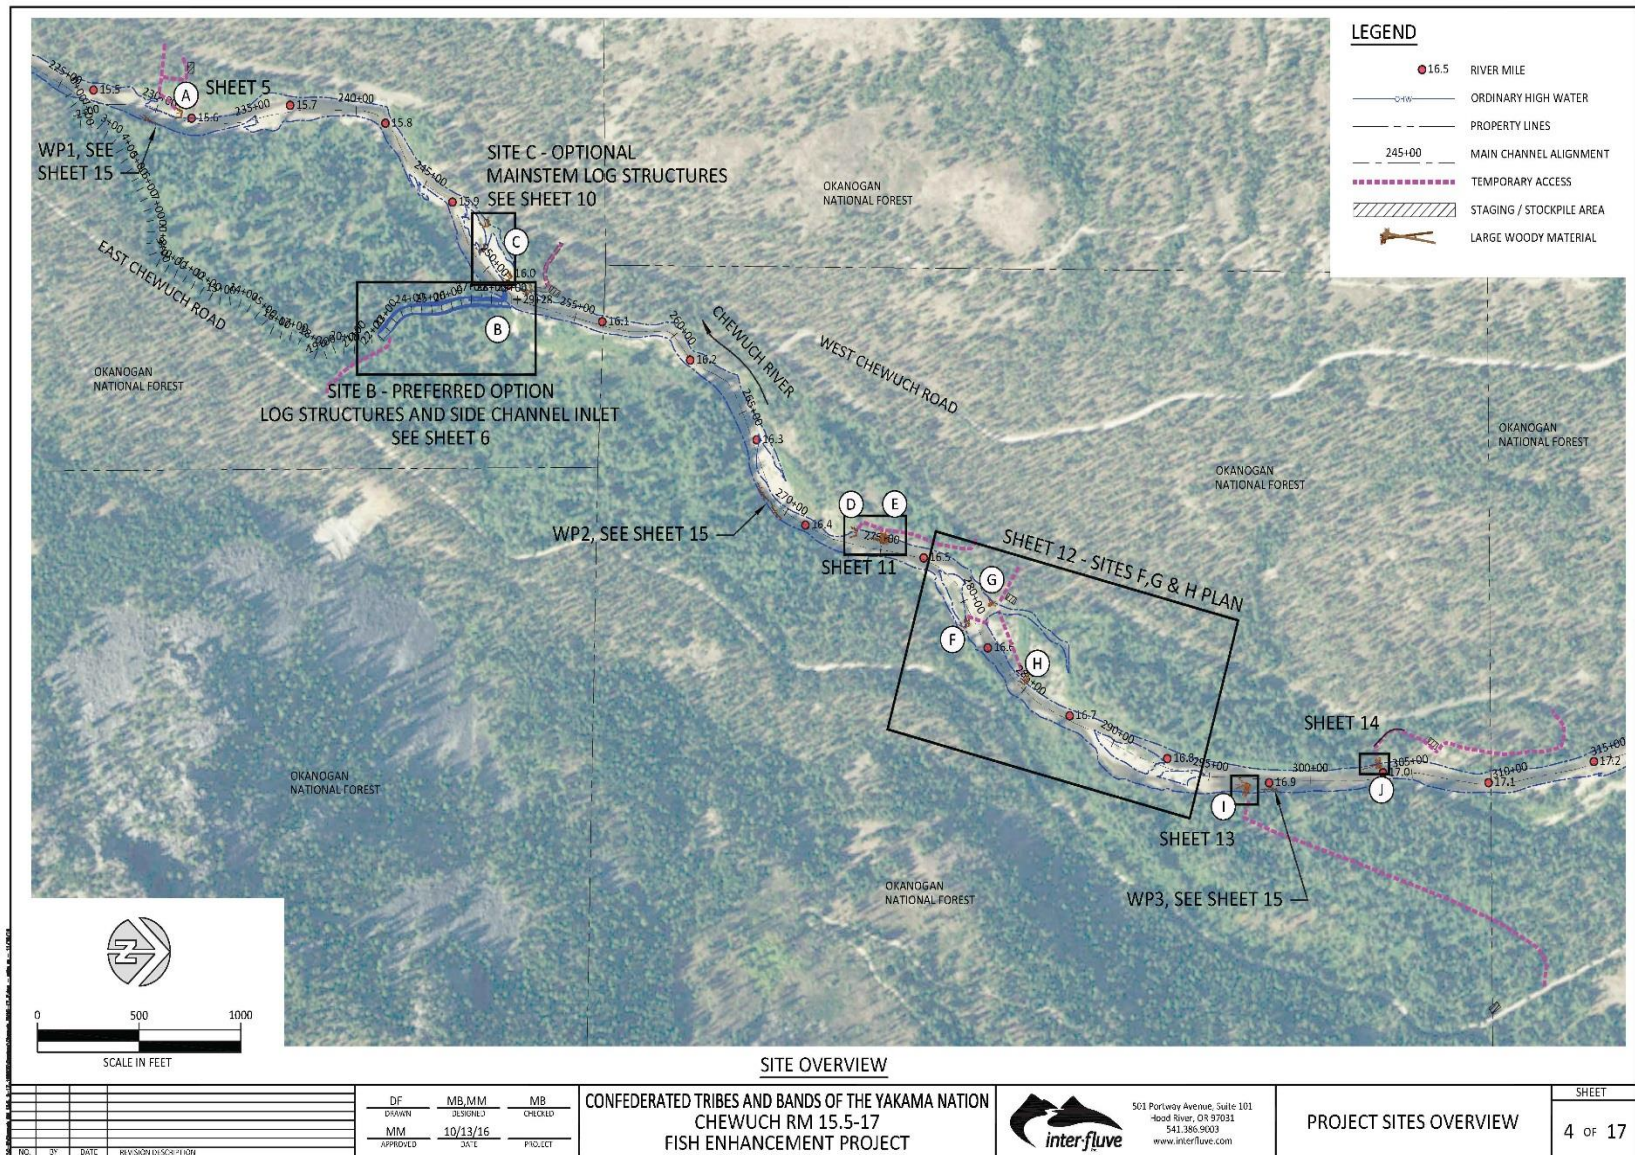

Chewuch River Restoration Project - Vicinity Map

Methow Valley Ranger District

Okanogan-Wenatchee National Forest

Project Location

Figure 1 Project & Vicinity Map

Figure 5: Conceptual Design Drawing.

Figure 6: Conceptual Design Drawing.

Figure 7: Conceptual Design Drawing