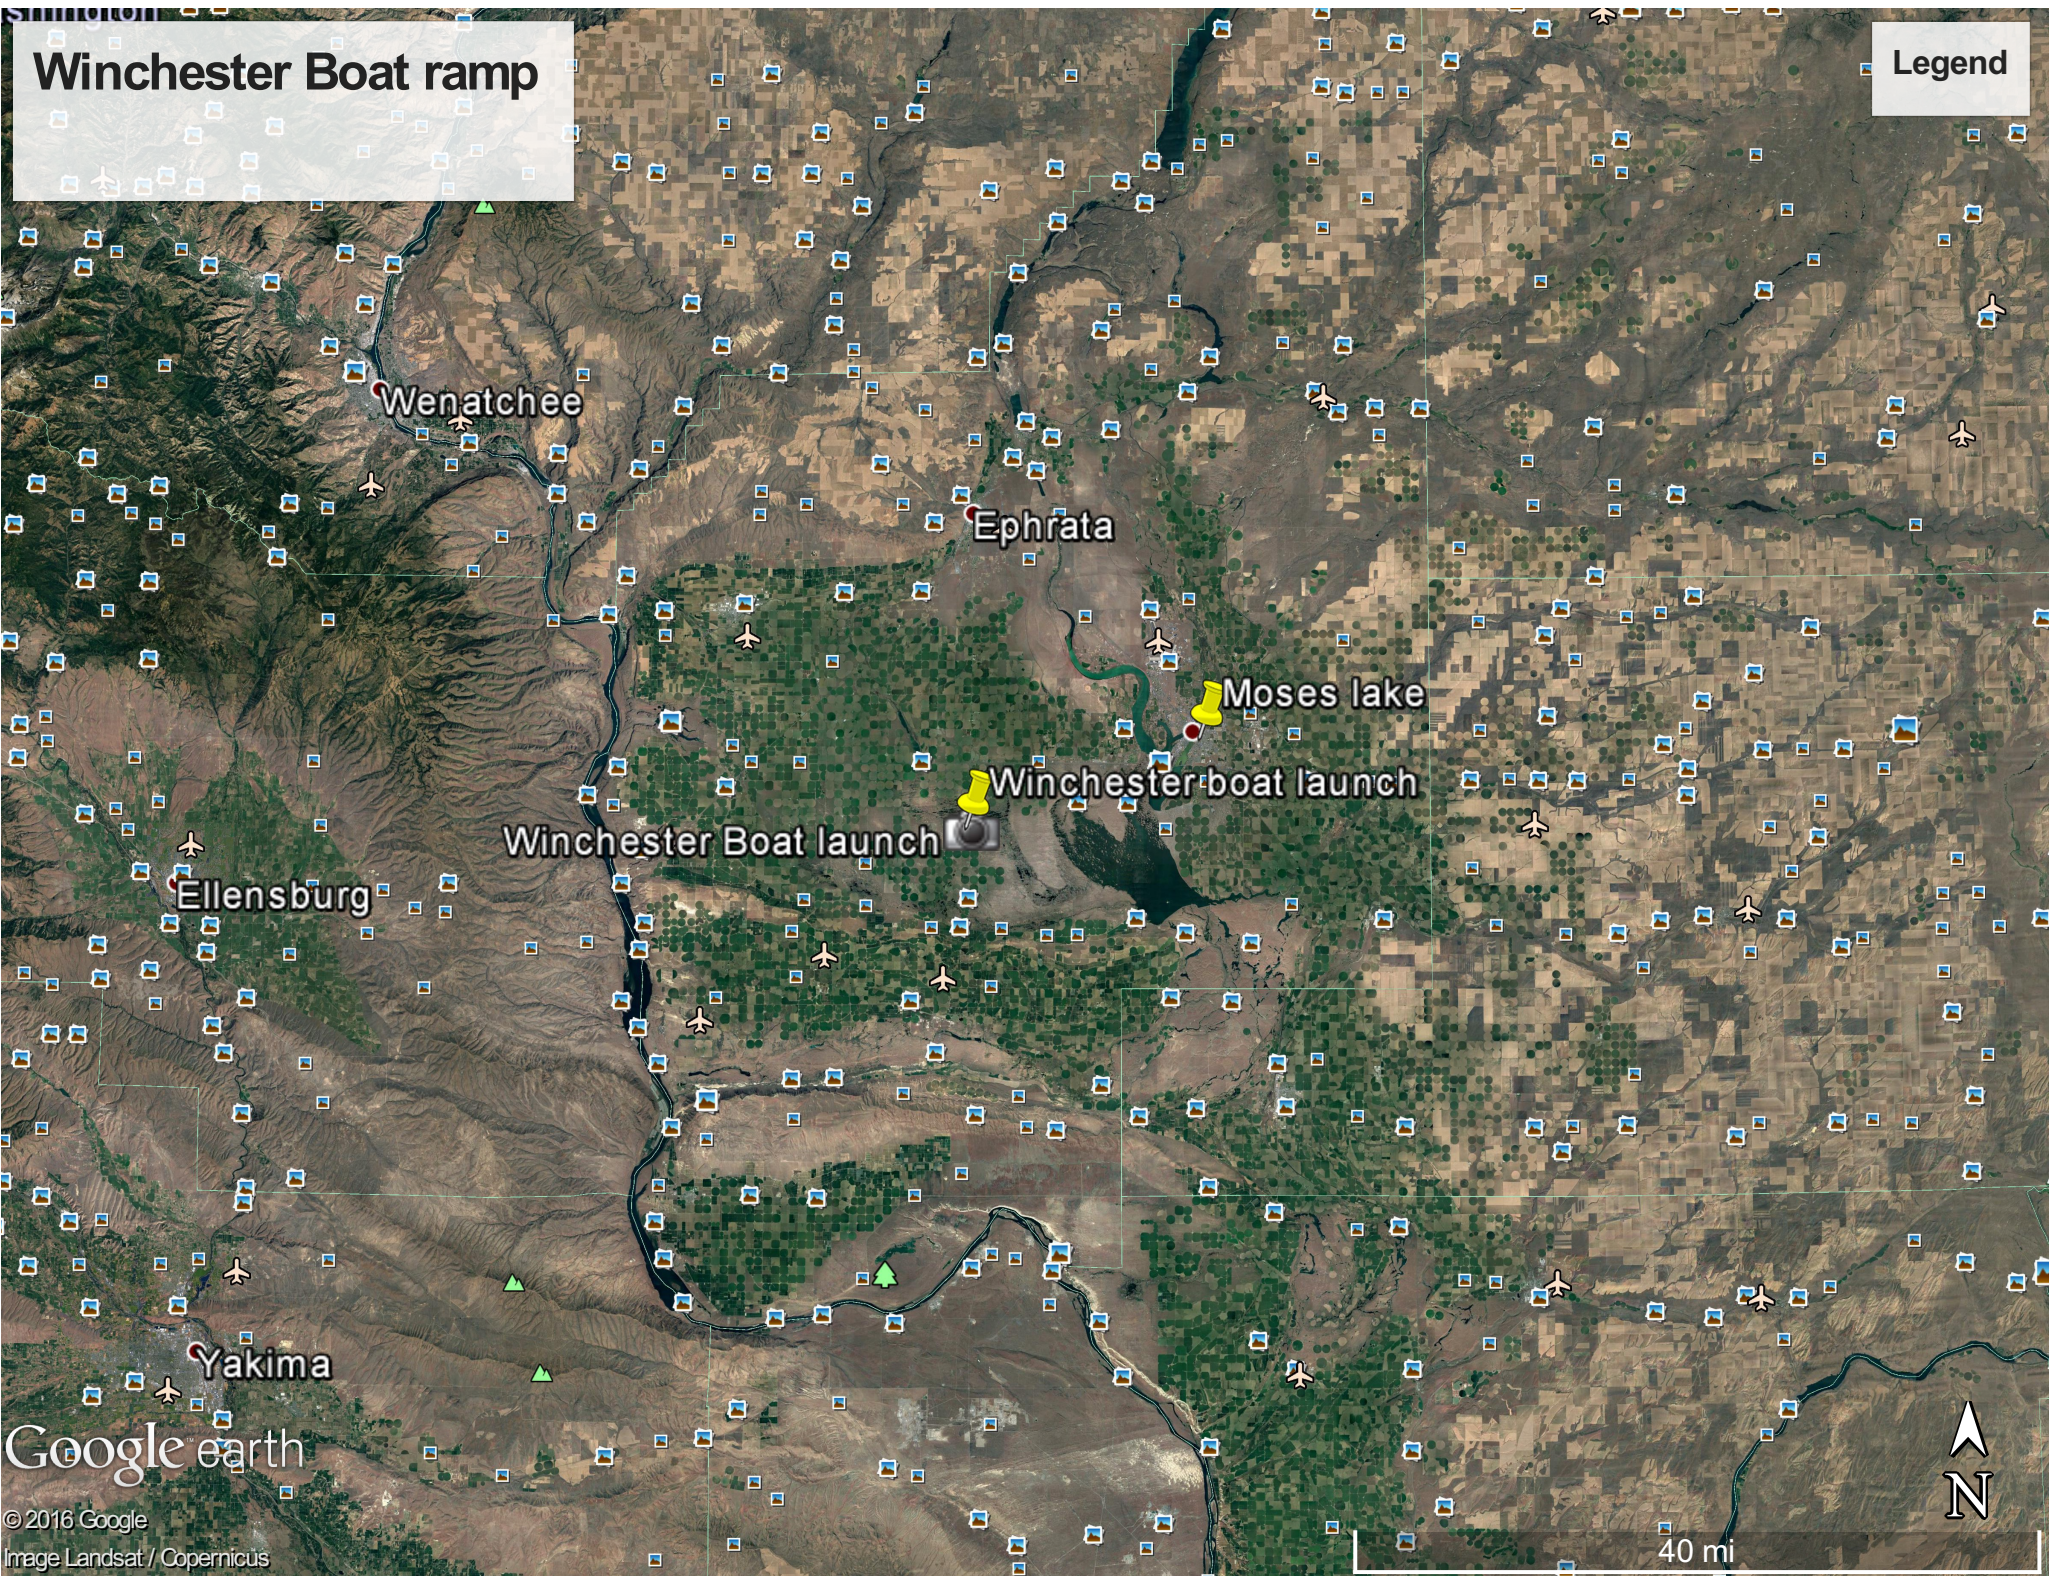

# Winchester Boat ramp

Legend

Wenatchee

Ephrata

Moses lake

Winchester boat launch

Winchester Boat launch

Ellensburg

Yakima

Google earth

© 2016 Google  
Image Landsat / Copernicus

40 mi

# Winchester Boat ramp

Legend

Winchester boat launch

- 25' road width; 7,456 sq ft; 0.171 ac.
- 30' road width; adds 1553 sq. ft.; 0.036 ac
- Turn-around (65'); 2,608 sq. ft.; 0.060 ac