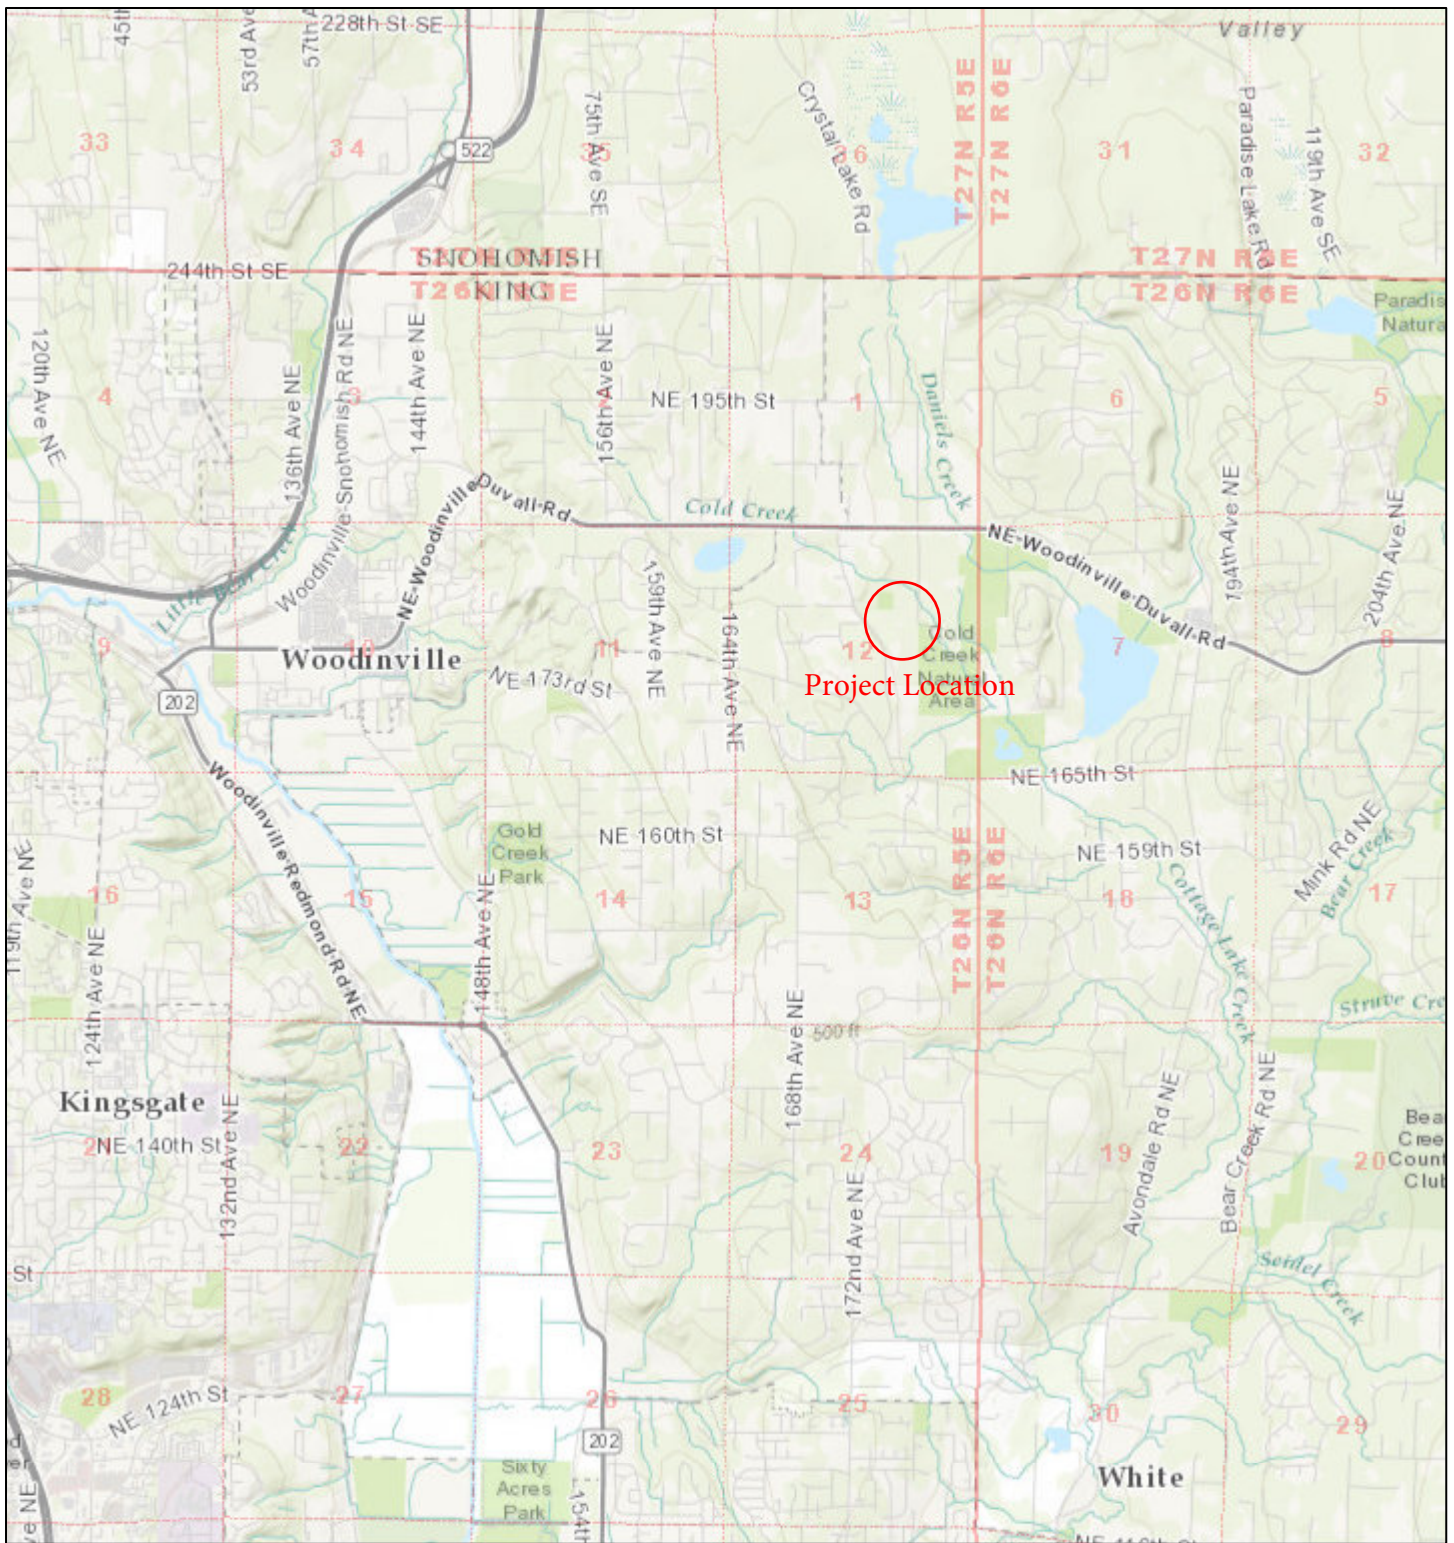

17903 176th
Avenue Northeast

Tinker 1

May 25, 2017

1:72,224

- Township
- Section

Sources: Esri, HERE, DeLorme, Intermap, increment P Corp., GEBCO, USGS, FAO, NPS, NRCAN, GeoBase, IGN, Kadaster NL, Ordnance Survey, Esri Japan, METI, Esri China (Hong Kong), swisstopo, MapmyIndia, © OpenStreetMap contributors, and the GIS User Community

Tinker 2

May 25, 2017

-  Township
-  Section

1:9,028

Sources: Esri, HERE, DeLorme, Intermap, increment P Corp., GEBCO, USGS, FAO, NPS, NRCAN, GeoBase, IGN, Kadaster NL, Ordnance Survey, Esri Japan, METI, Esri China (Hong Kong), swisstopo, MapmyIndia, © OpenStreetMap contributors, and the GIS User Community