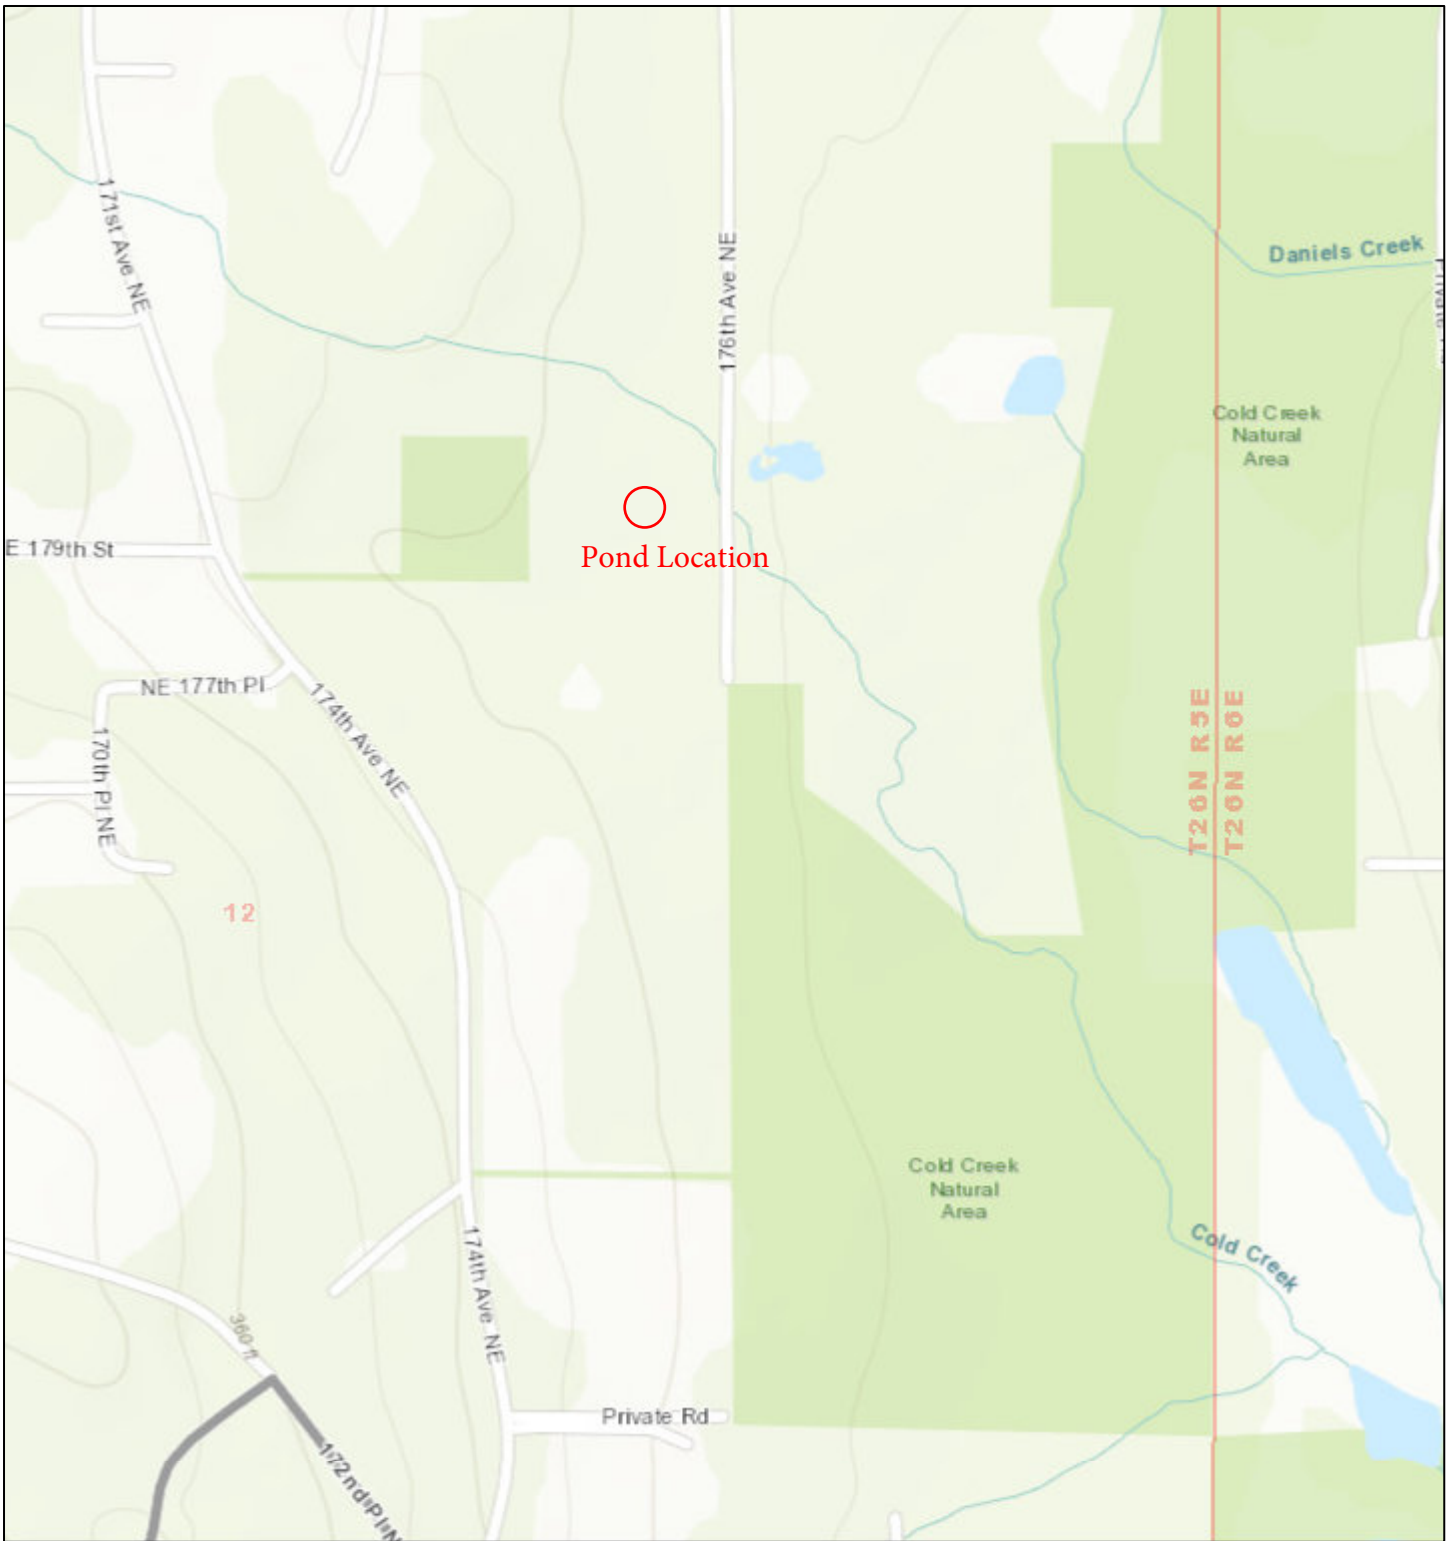

17903 176th
Avenue Northeast

Tinker 1

May 25, 2017

1:72,224

- Township
- Section

Sources: Esri, HERE, DeLorme, Intermap, increment P Corp., GEBCO, USGS, FAO, NPS, NRCAN, GeoBase, IGN, Kadaster NL, Ordnance Survey, Esri Japan, METI, Esri China (Hong Kong), swisstopo, MapmyIndia, © OpenStreetMap contributors, and the GIS User Community

Tinker 2

May 25, 2017

-  Township
-  Section

1:9,028

Sources: Esri, HERE, DeLorme, Intermap, increment P Corp., GEBCO, USGS, FAO, NPS, NRCAN, GeoBase, IGN, Kadaster NL, Ordnance Survey, Esri Japan, METI, Esri China (Hong Kong), swisstopo, MapmyIndia, © OpenStreetMap contributors, and the GIS User Community