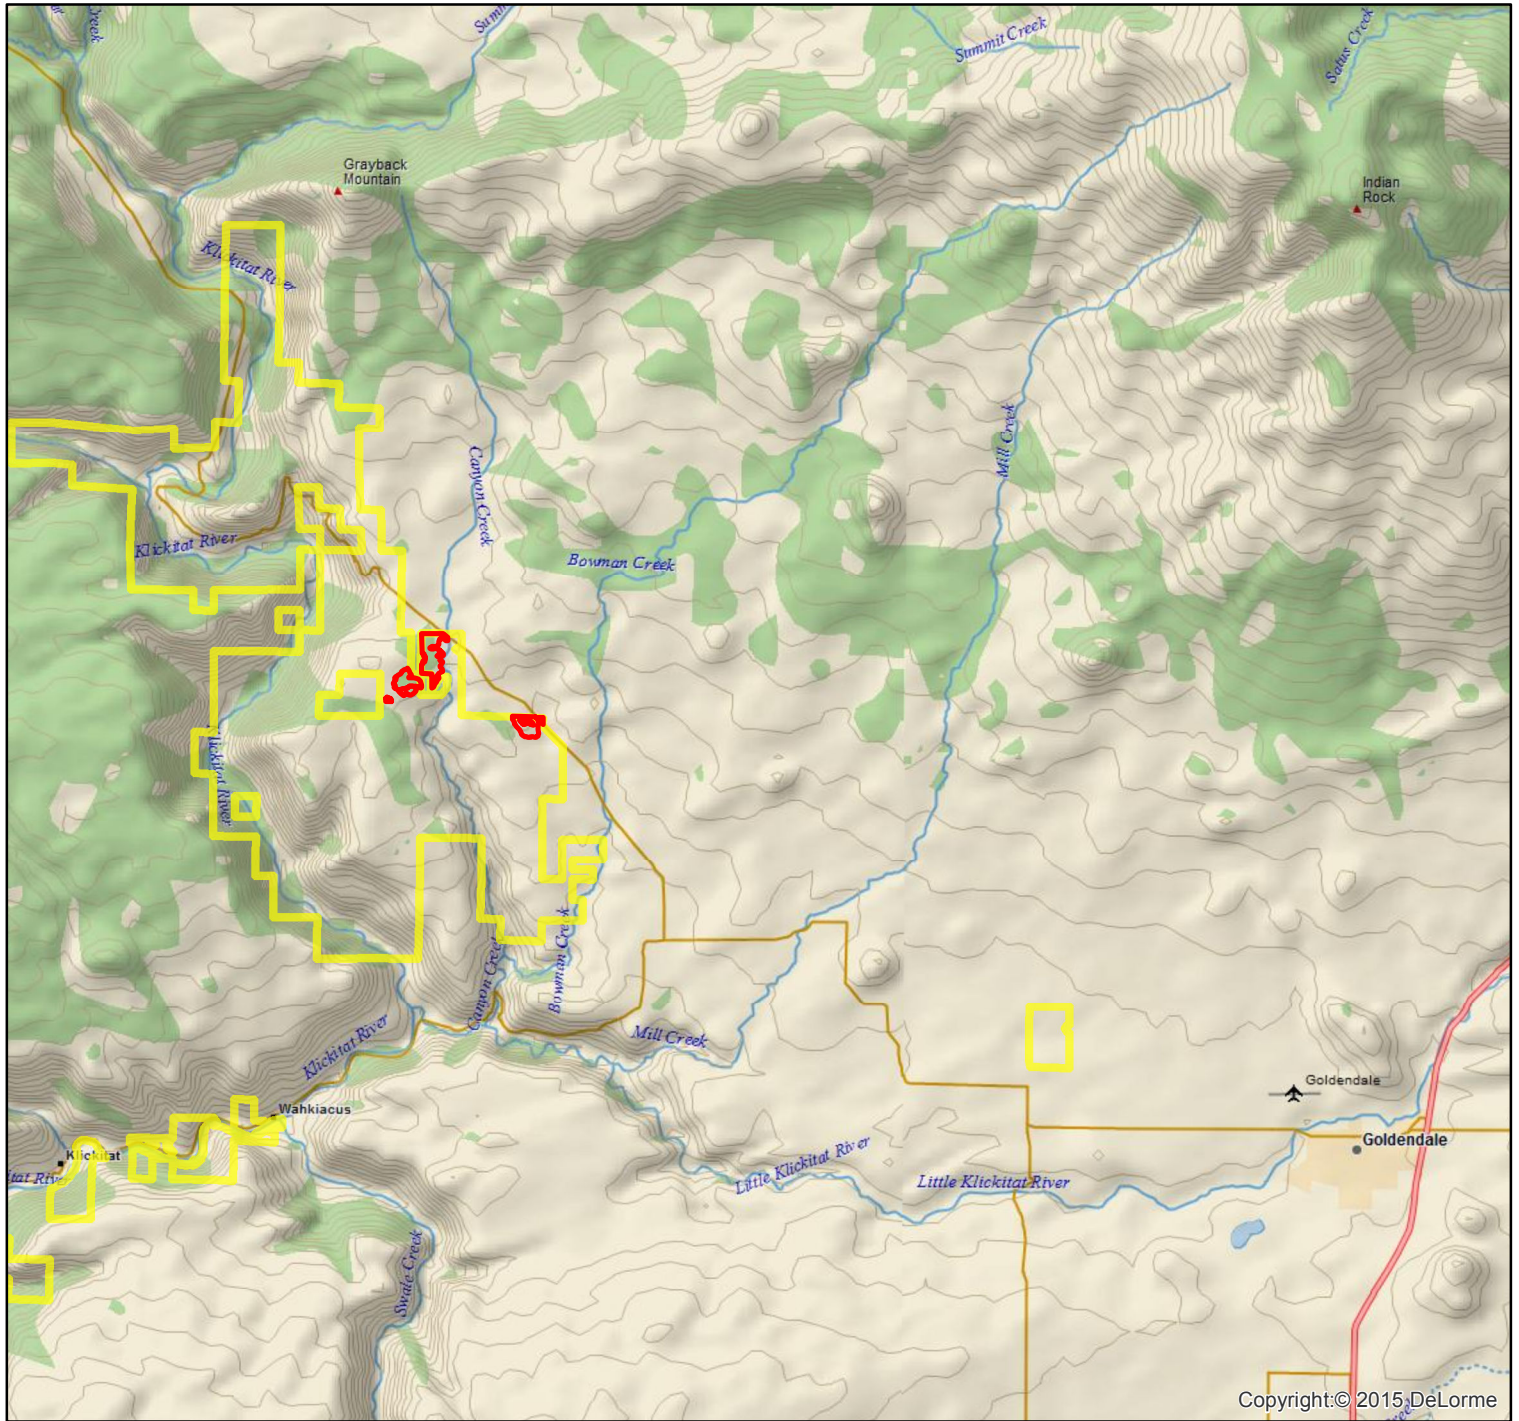

Soda Springs Forest Restoration Project Vicinity Map

Soda Springs Forest Restoration Project: Phase 1 Vicinity Map

Legend

-  Soda Springs Units
-  WDFW Wildlife Area

1 inch = 12,500 feet

Soda Springs Forest Restoration Project: Phase 1

Legend

-  Roads
-  Streams
-  Soda Springs Units
-  WDFW Wildlife Area
-  Sections

1 inch = 1,500 feet