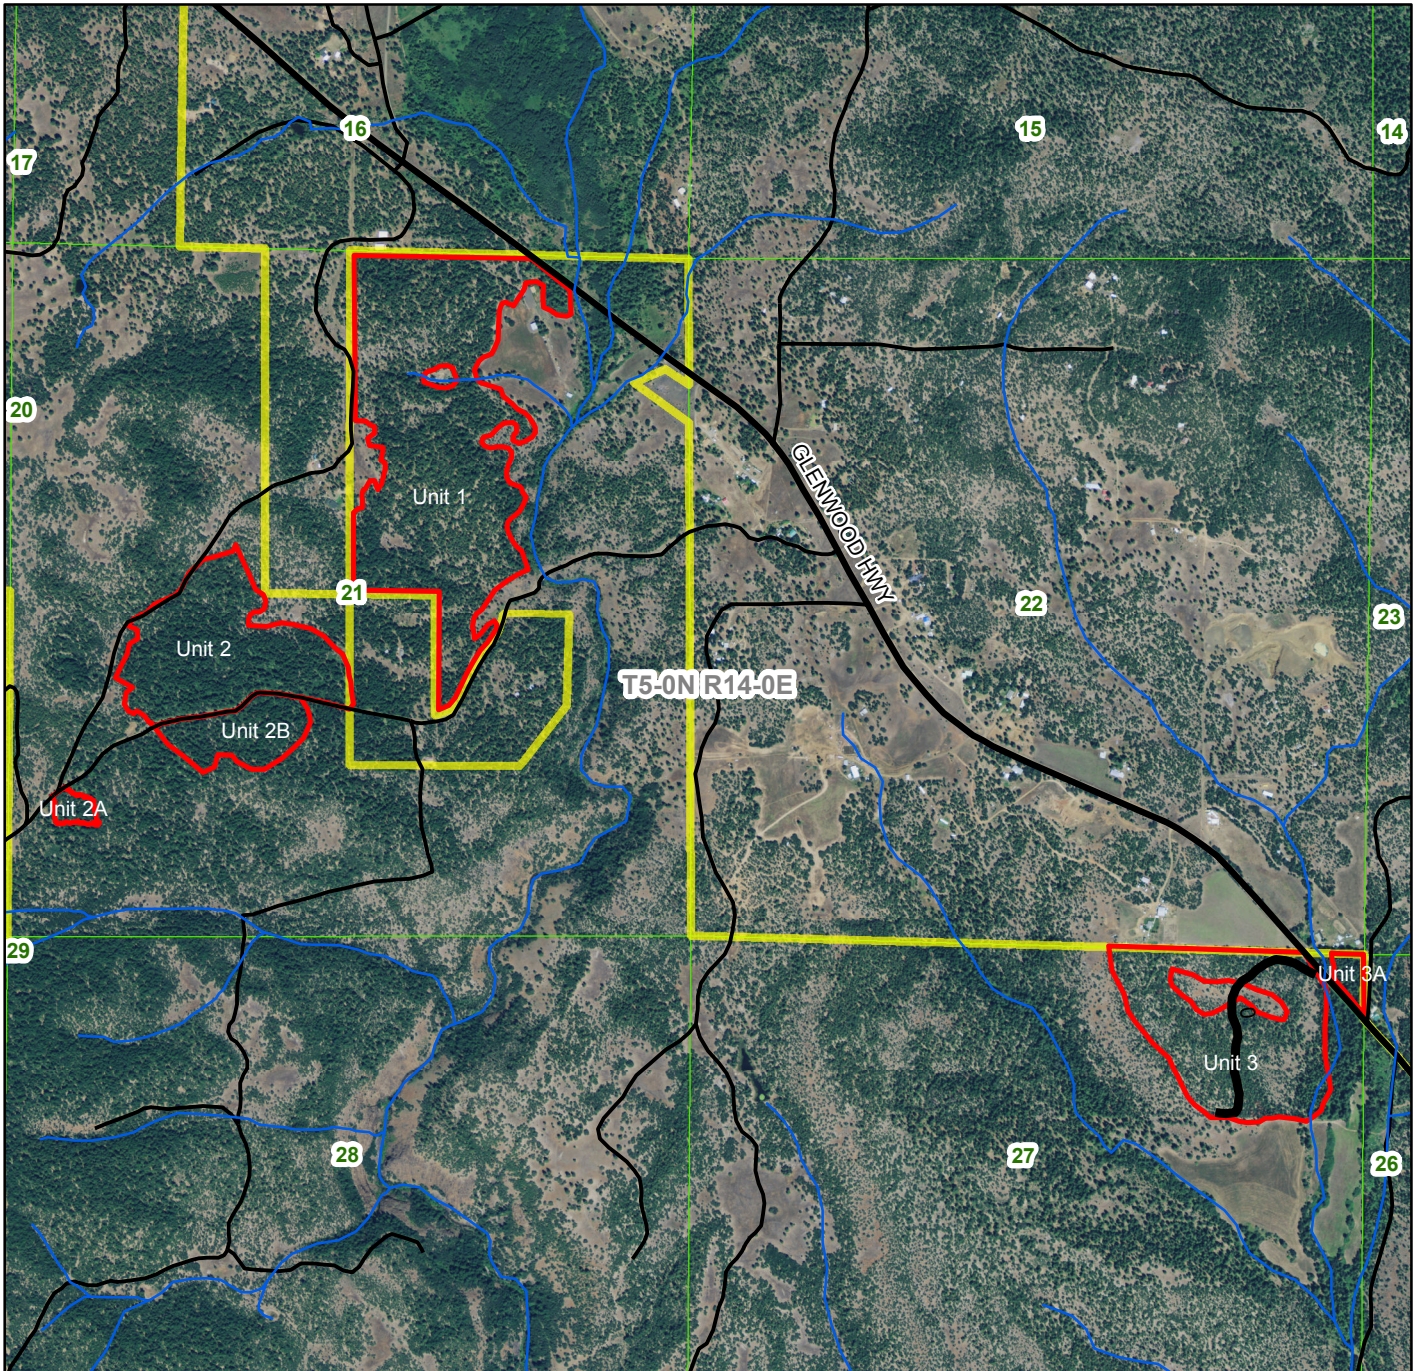

Soda Springs Forest Restoration Project Vicinity Map

Soda Springs Forest Restoration Project: Phase 1 Vicinity Map

Legend

-  Soda Springs Units
-  WDFW Wildlife Area

1 inch = 12,500 feet

Soda Springs Forest Restoration Project: Phase 1

Legend

-  Roads
-  Streams
-  Soda Springs Units
-  WDFW Wildlife Area
-  Sections

1 inch = 1,500 feet