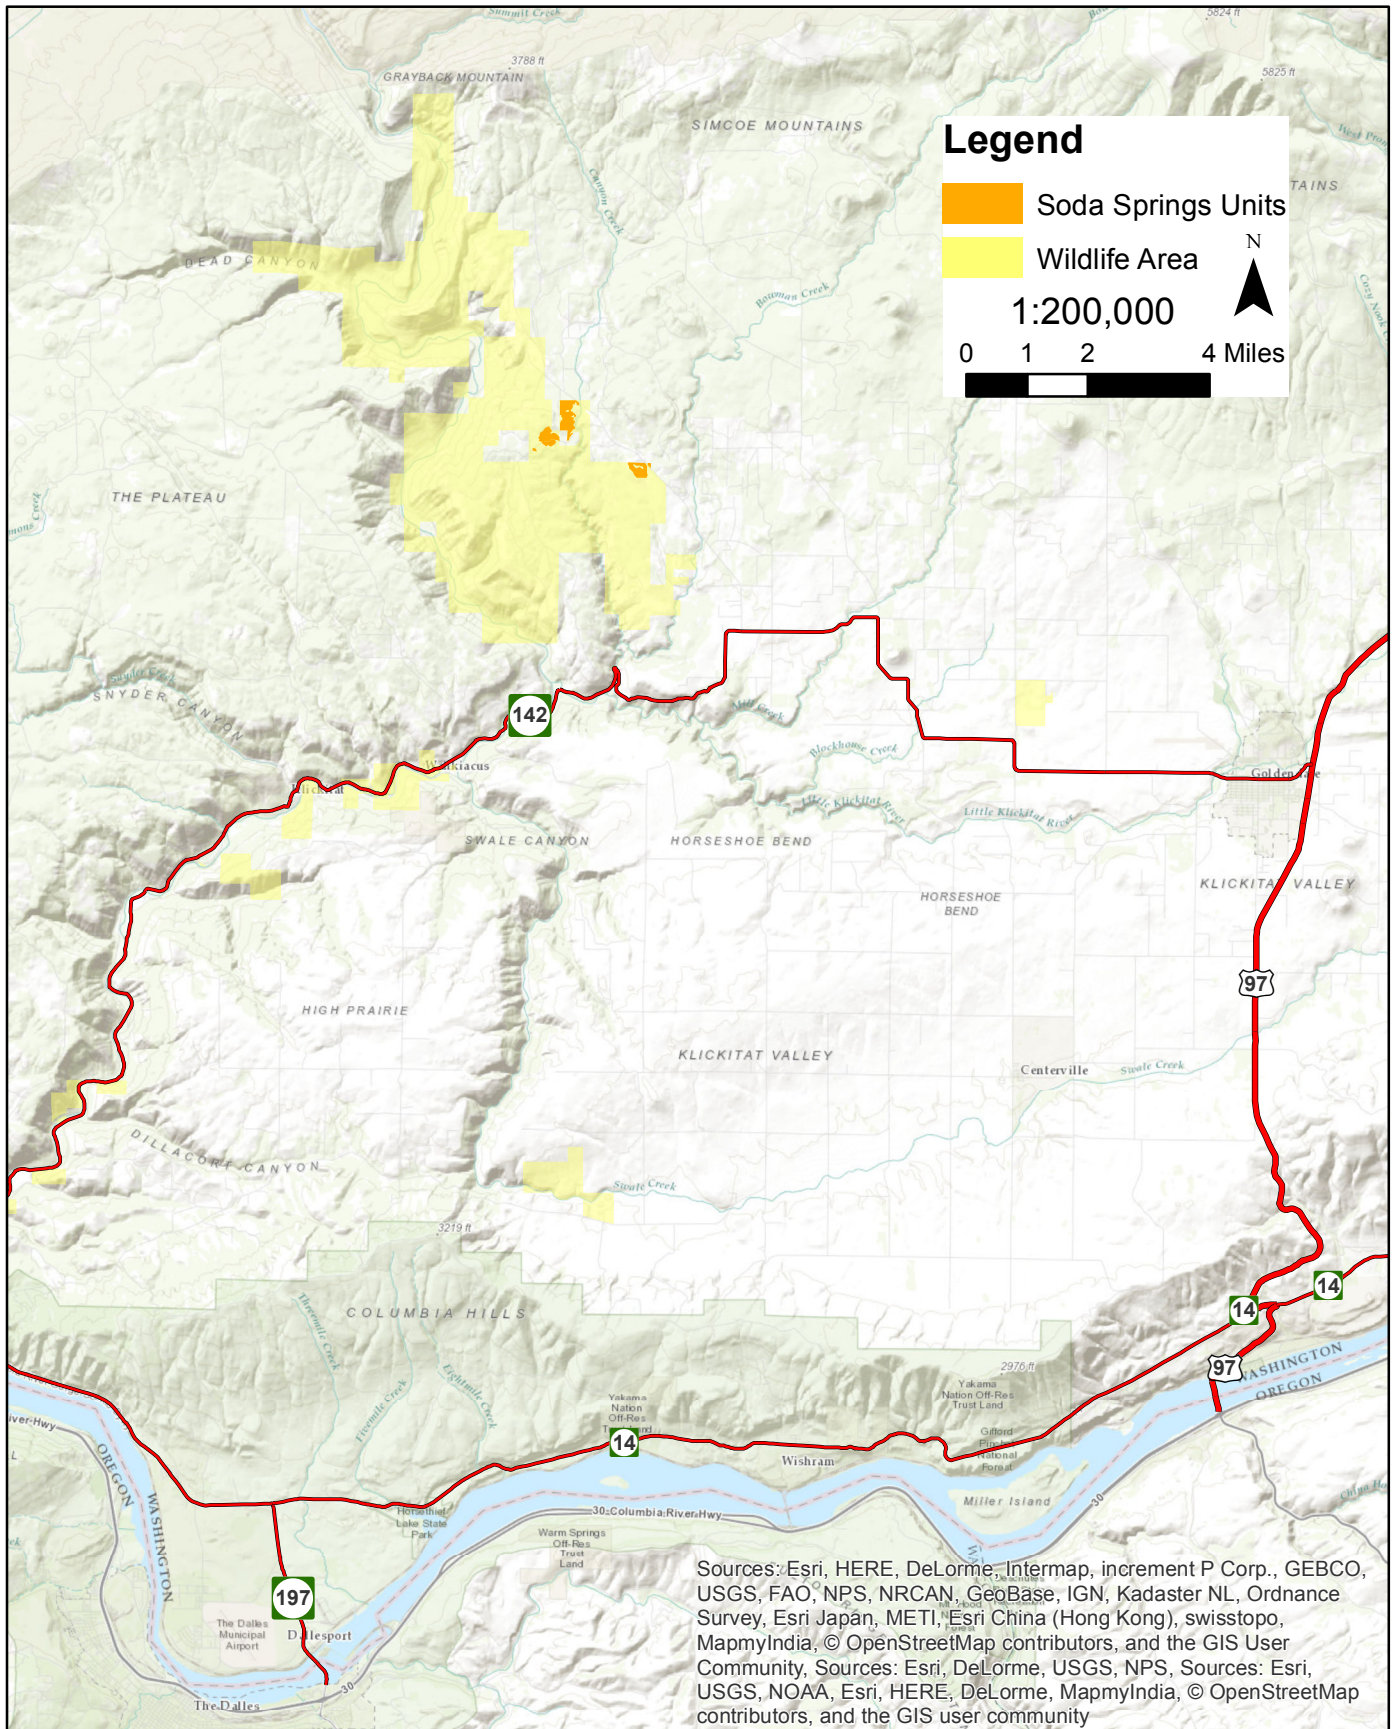

Soda Springs Forest Restoration Project Vicinity Map

Soda Springs Forest Restoration Project: Phase 1 Vicinity Map

Legend

-  Soda Springs Units
-  WDFW Wildlife Area

1 inch = 12,500 feet

Soda Springs Forest Restoration Project: Phase 1

Legend

-  Roads
-  Streams
-  Soda Springs Units
-  WDFW Wildlife Area
-  Sections

1 inch = 1,500 feet