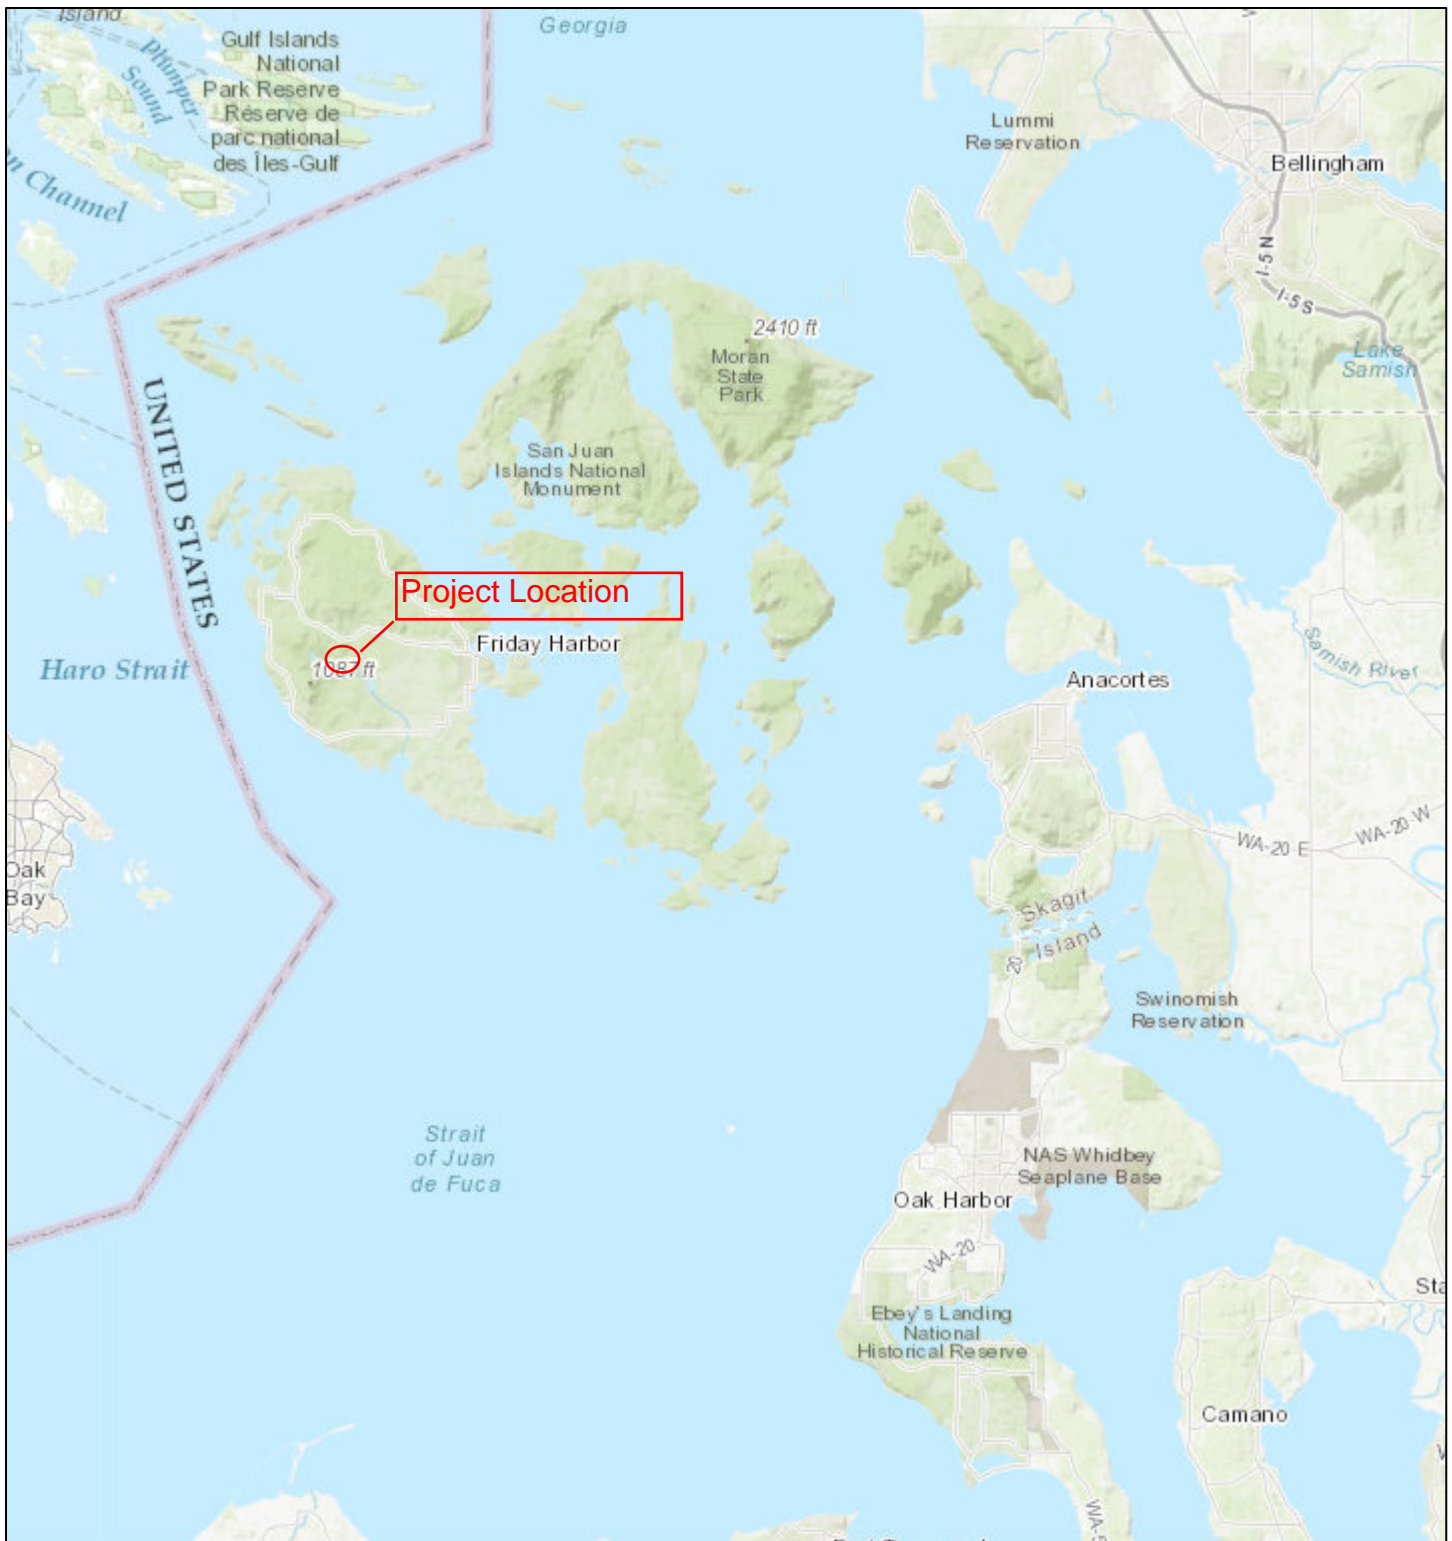

# Kellogg

December 8, 2017

1:577,791

Sources: Esri, HERE, DeLorme, Intermap, increment P Corp., GEBCO, USGS, FAO, NPS, NRCAN, GeoBase, IGN, Kadaster NL, Ordnance Survey, Esri Japan, METI, Esri China (Hong Kong), swisstopo, MapmyIndia, © OpenStreetMap contributors, and the GIS User Community

[sp.wa.gov/sites/dfw/default.aspx](http://sp.wa.gov/sites/dfw/default.aspx)

 215 Crow Valley Road

Wolf Hollow Wildlife  
Rehabilitation Center 

Synergy Farm 

Cabin at Willow Po 

San Juan Taxi and Tours 

# Free Horse Farm - Sus Kellogg

215 Crow Valley Lane,  
Friday Harbor, WA 98250

Parcels 350834001, 350834002, 350834003

Sec. 8, T35N, R3W

20.27 Acres

215 Crow Valley Road