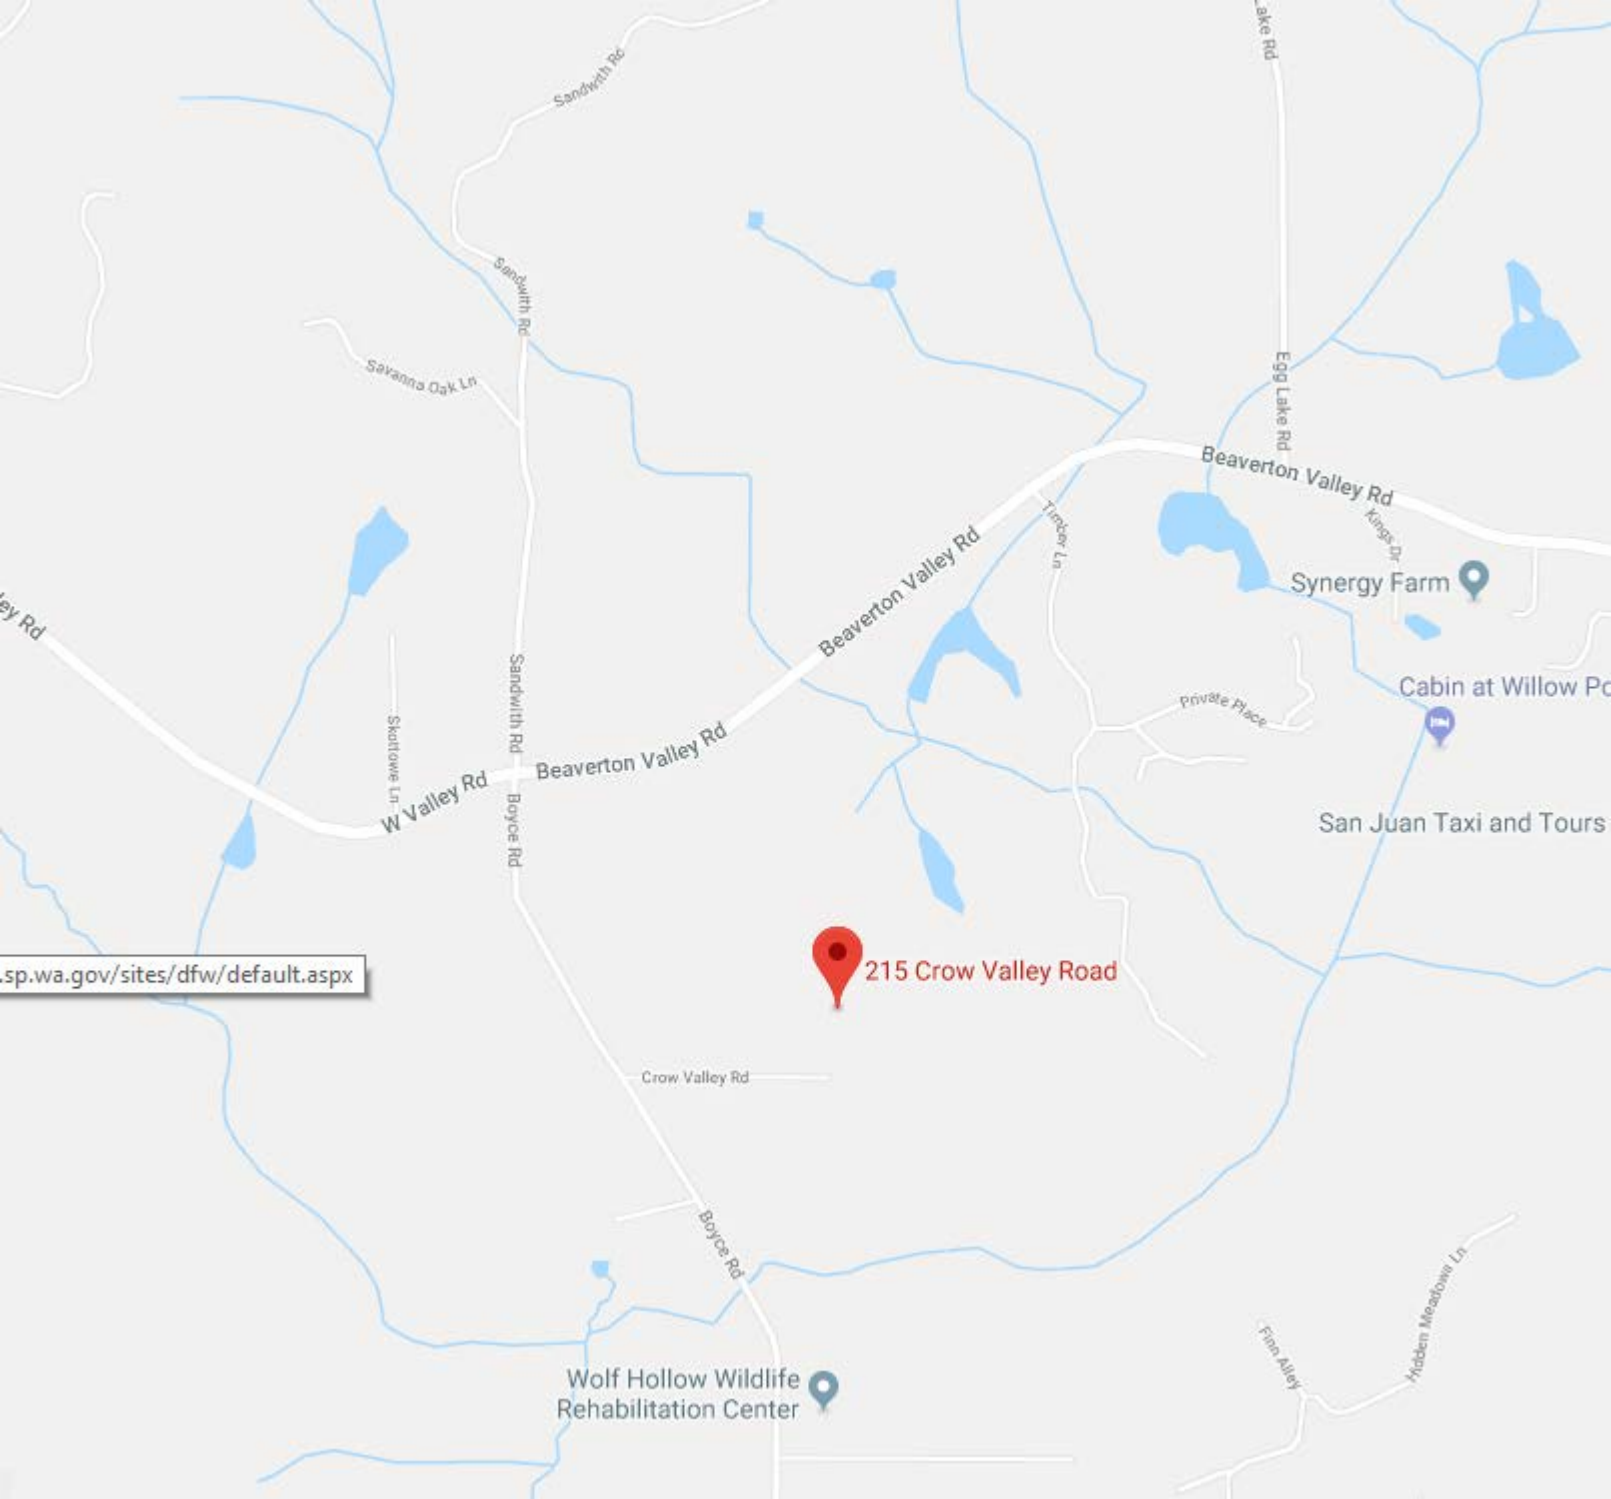

[sp.wa.gov/sites/dfw/default.aspx](http://sp.wa.gov/sites/dfw/default.aspx)

 215 Crow Valley Road

Wolf Hollow Wildlife  
Rehabilitation Center 

Synergy Farm 

Cabin at Willow Po 

San Juan Taxi and Tours 

# Free Horse Farm - Sus Kellogg

215 Crow Valley Lane,  
Friday Harbor, WA 98250

Parcels 350834001, 350834002, 350834003

Sec. 8, T35N, R3W

20.27 Acres

215 Crow Valley Road