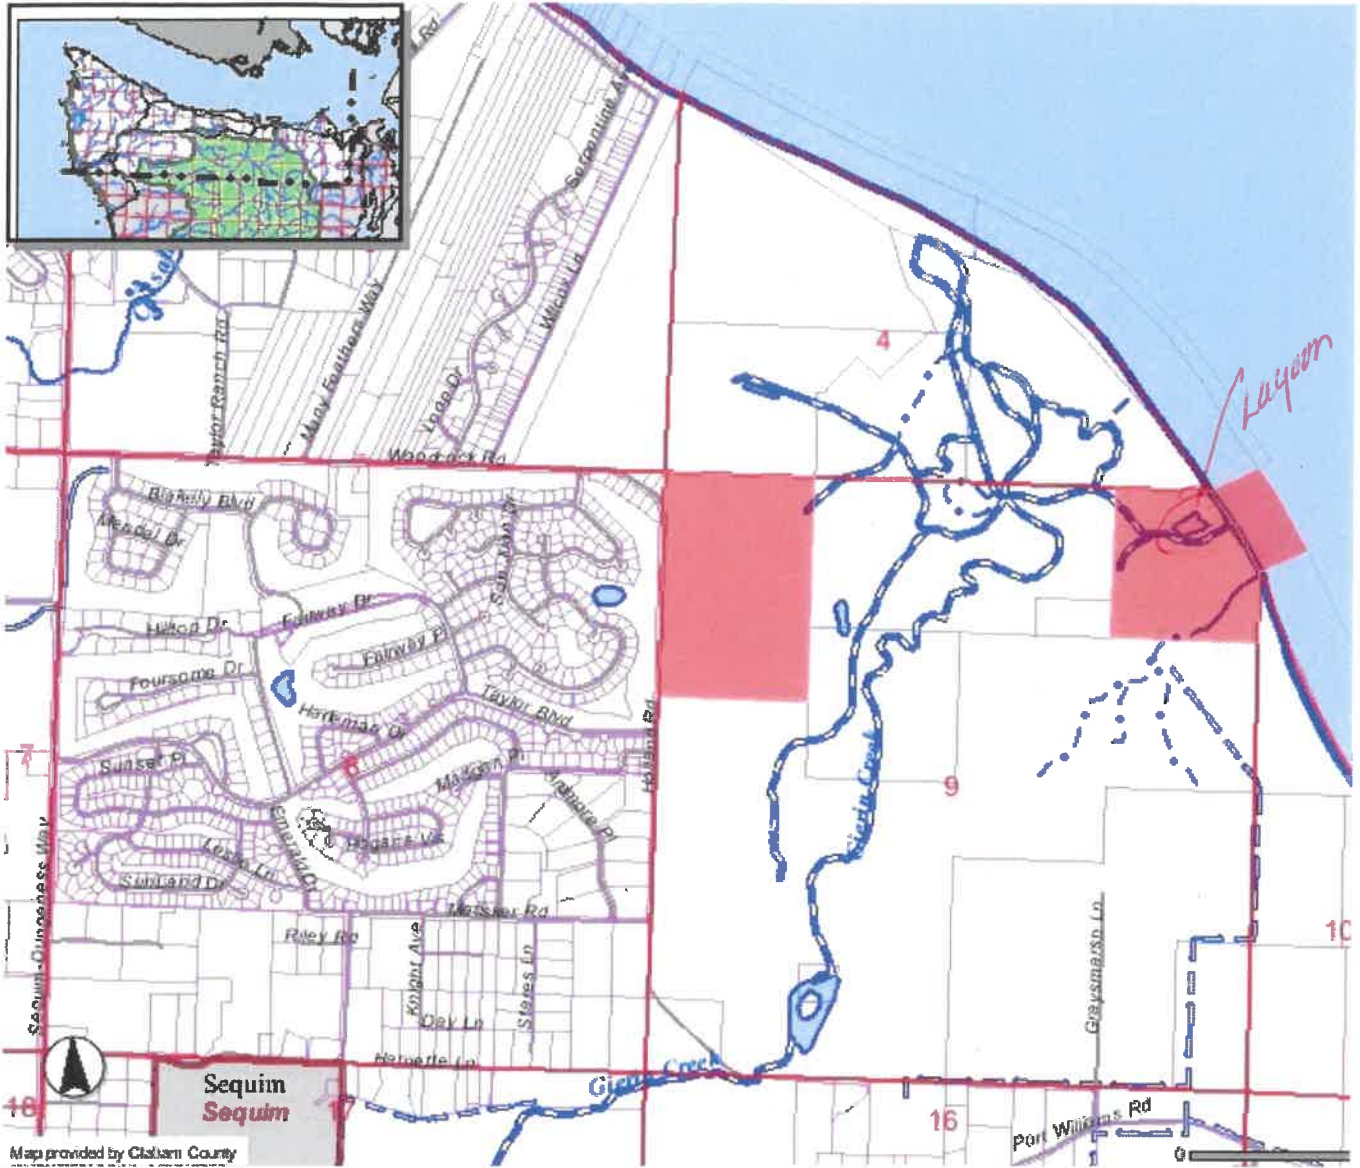

Bell Hill

Port Williams

Washington Harbor

Blyn

Gardiner

Tukey

Discovery Bay

Eaglemount

Little Oklahoma

Glen Cove

Port Townsend

Port Hadlock-Iron

Chimacum

ArcIMS HTML Viewer Map

- Legend**
- UGAs (Urban Growth Area Boundaries)
 - County Boundary
 - 1
 - Sections
 - Olympic Discovery Trail
 - Highways
 - Roads
 - Streams
 - Range & Township Lines
 - Lakes
 - Aerial Photos (year 2015)
 - Cities
 - Olympic National Park
 - Tribes
 - DNR Land
 - Olympic National Forest
 - Boundaries
 - Clallam County
 - Water
 - Other Counties
 - Canada

Many Feathers Way

Adventure Ln

Wilcox Ln

Graysmarsh Ln

Graysmarsh Berry Farm

Graysmarsh Pond a.k.a. Lagoon Pond

Fairway Pl

Sandman Dr

Graysmarsh Pond a.k.a. Lagoon Pond

© 2017 Google

Google Earth

2005

Imagery Date: 7/30/2017 48°06'48.96" N 123°03'33.29" W elev 15 ft eye alt 1680 ft