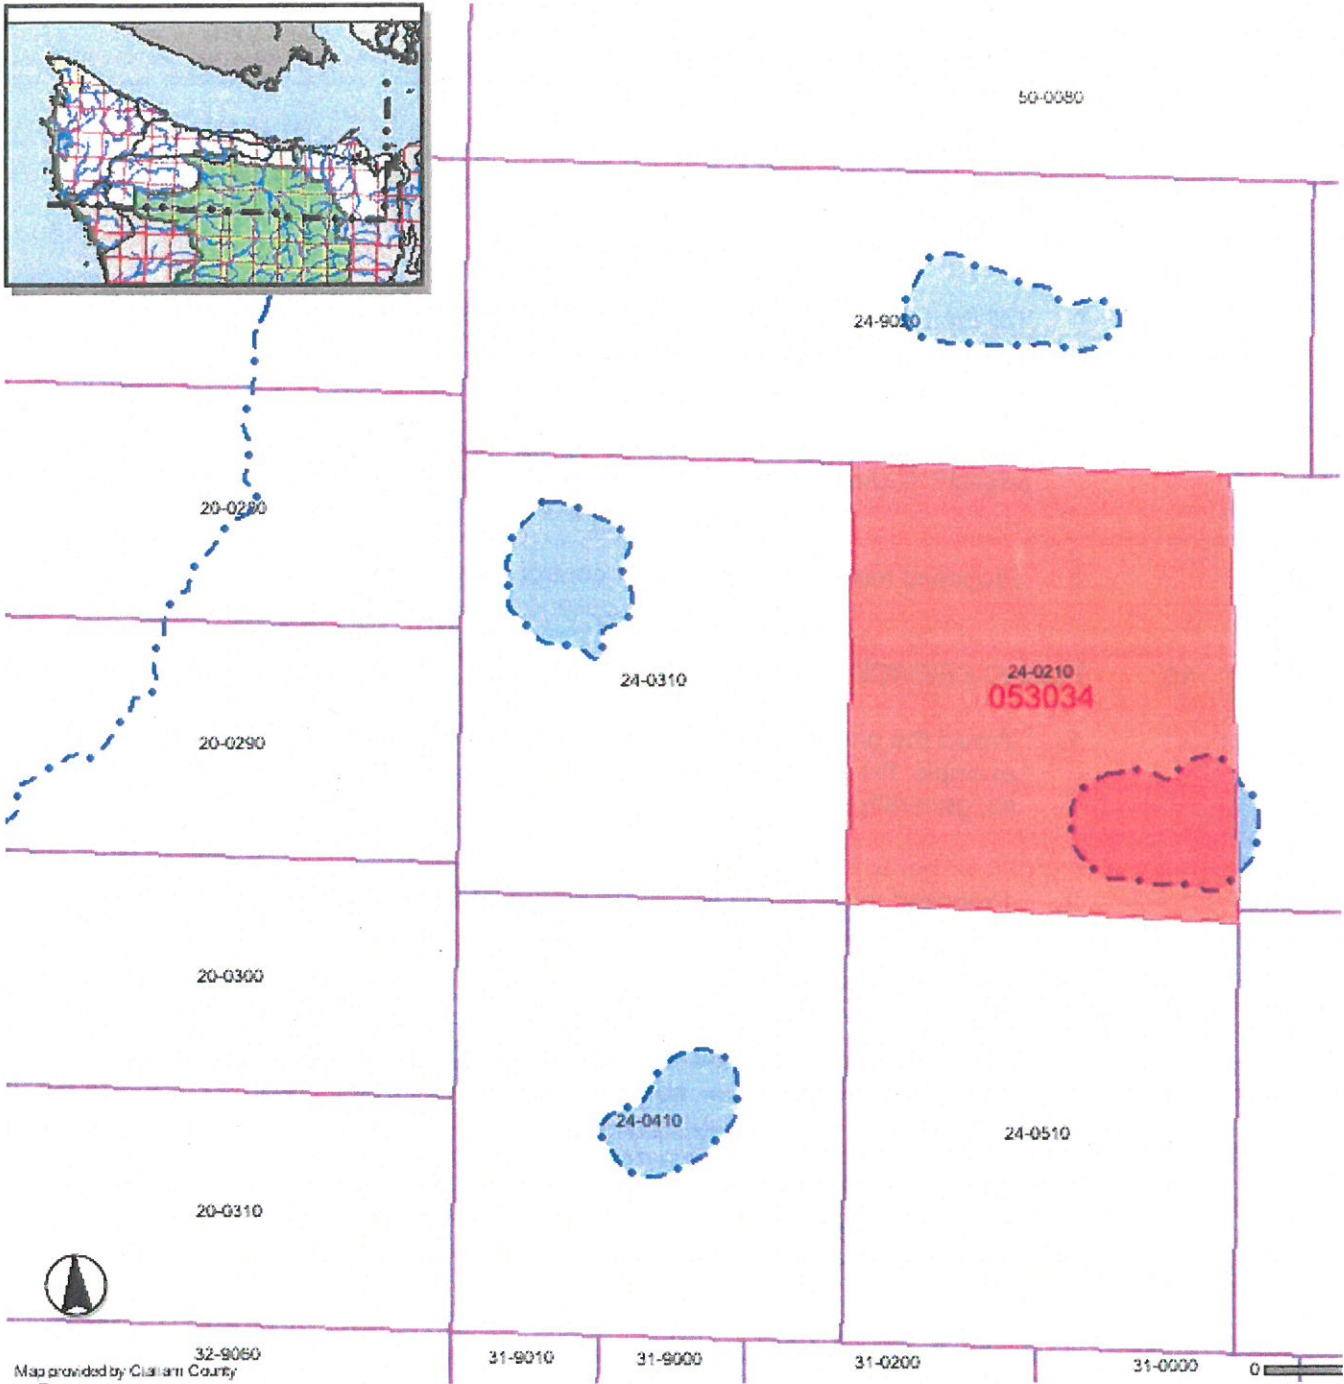

William R  
Fairchild  
International  
Airport

Port Angeles  
Downtown Associates

Port Angeles

Marilyn's Barber & Style

Port Angeles  
East

Agnew

R Corner

Olympic View Cabins

Little  
Oklahoma

Map provided by Clallam County

(Express) Parcel Map

Flood Maps Help What's New Zoom to...

**Legend**

- Highlighted Feature
- Historical Sites
- UGAs (Urban Growth Area Boundaries)
- ⊙ LAMIRDs
- County Boundary
- Sections
- Professional-Reports
- Parcels
- Parcels
- Tide and Shore Ownership
- Lots
- Assessor Map Images
- Olympic Discovery Trail
- Highways

**Layers** Refresh

VisibleActive

- Flood\_Map\_Index
- Wildlife Locations
- Historical Sites
- UGAs (Urban Growth Area Boundaries)
- LAMIRDs
- County Boundary
- Sections
- Professional-Reports
- Parcels
- Lots
- Retired Parcels

**Lots is now the Active Layer**

Zoom In

Zoom to Parcel:

Zoom to Scale (no commas!)  Go

Refresh Map

Olympic View Cabins