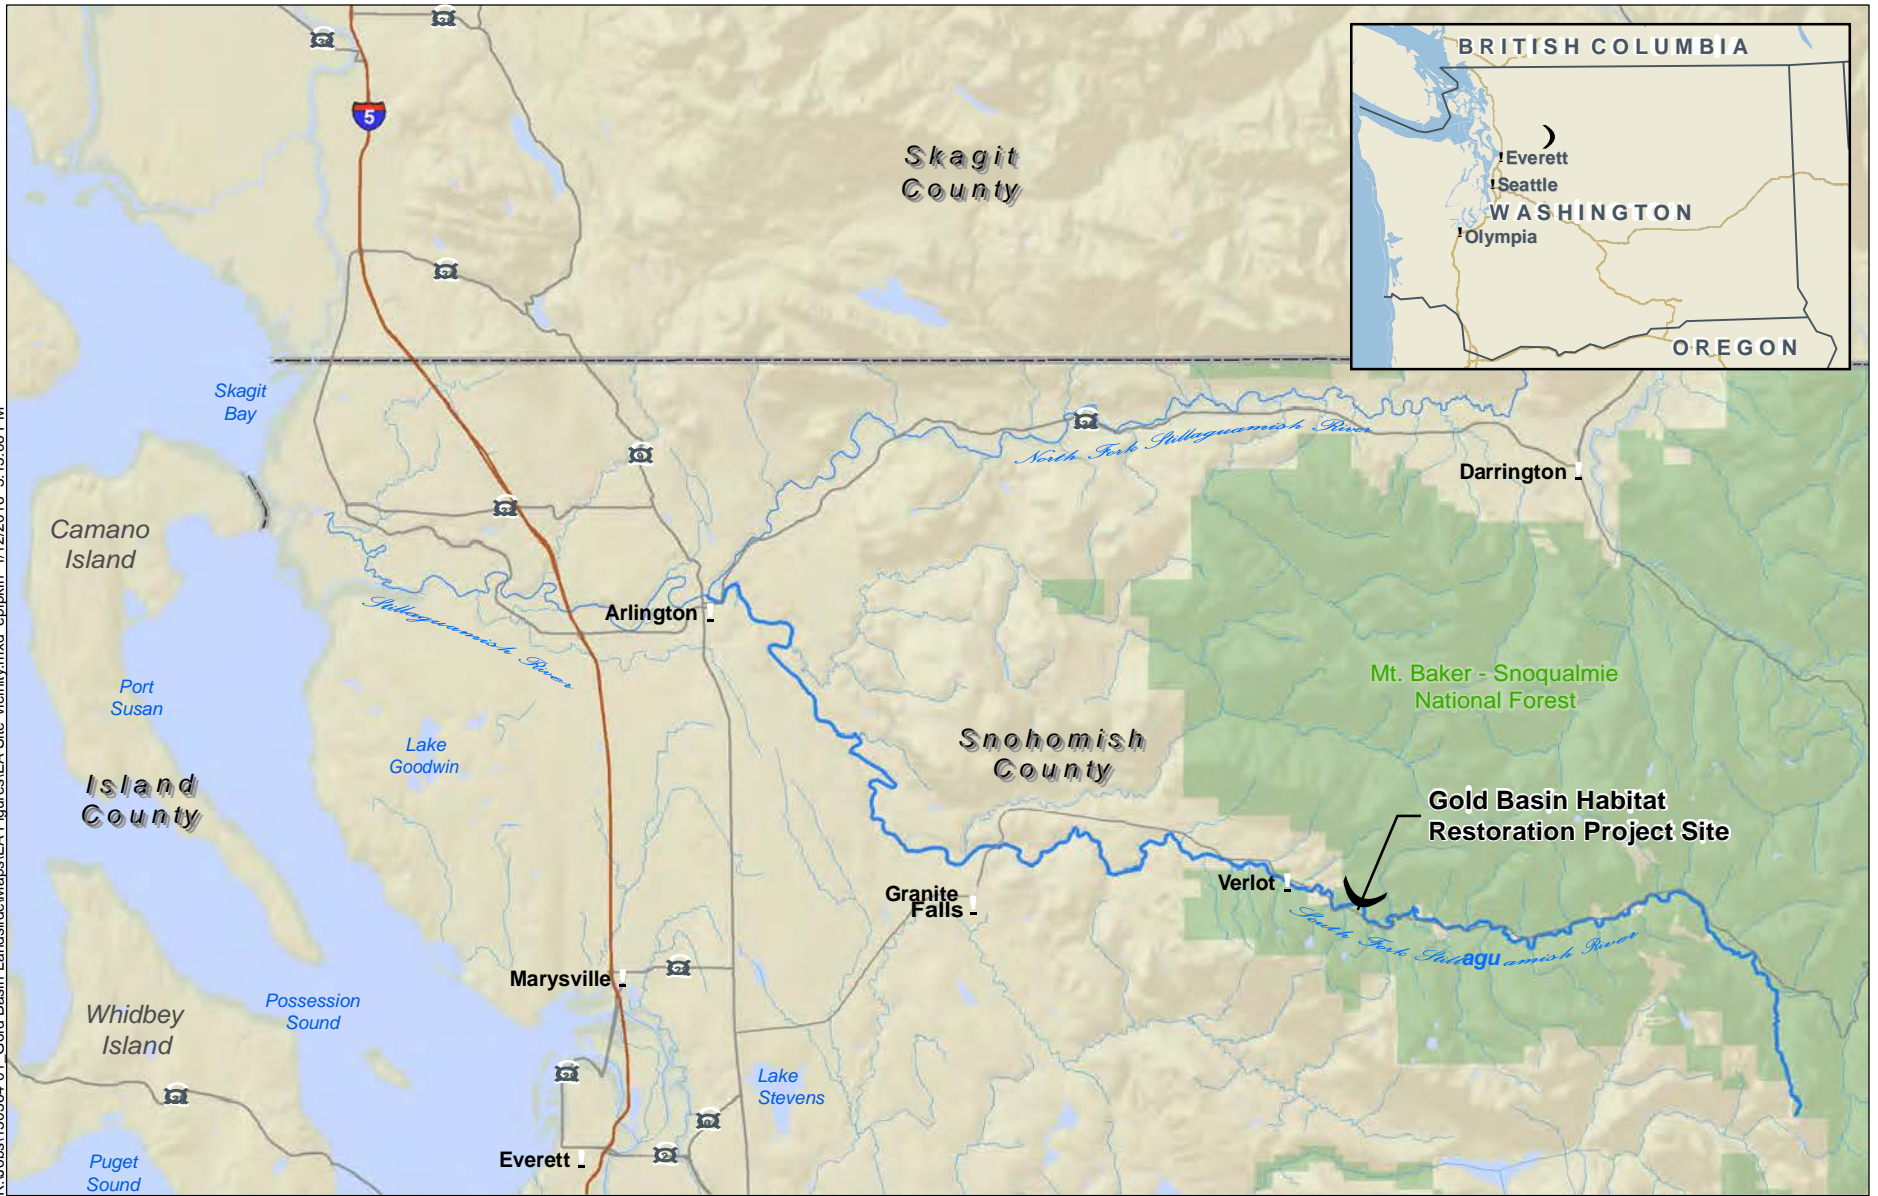

R:\Jobs\130364-01_Gold-Basin-Landslide\Maps\EA_Figures\EA_Site_Vicinity.mxd epipkin 1/12/2016 5:15:06 PM

Figure 1-1
Vicinity Map
Gold Basin Habitat Restoration Project
Final Environmental Assessment

R:\Jobs\130364-01_Gold-Basin-Landslide\Maps\EA_Figures\EA_Existing_Conditions.mxd epjpk 12/17/2015 9:19:26 AM

R:\Jobs\130364-01_Gold-Basin-Landslide\Maps\EA_Figures\EA Project Elements.mxd epipkin 12/17/2015 9:03:33 AM