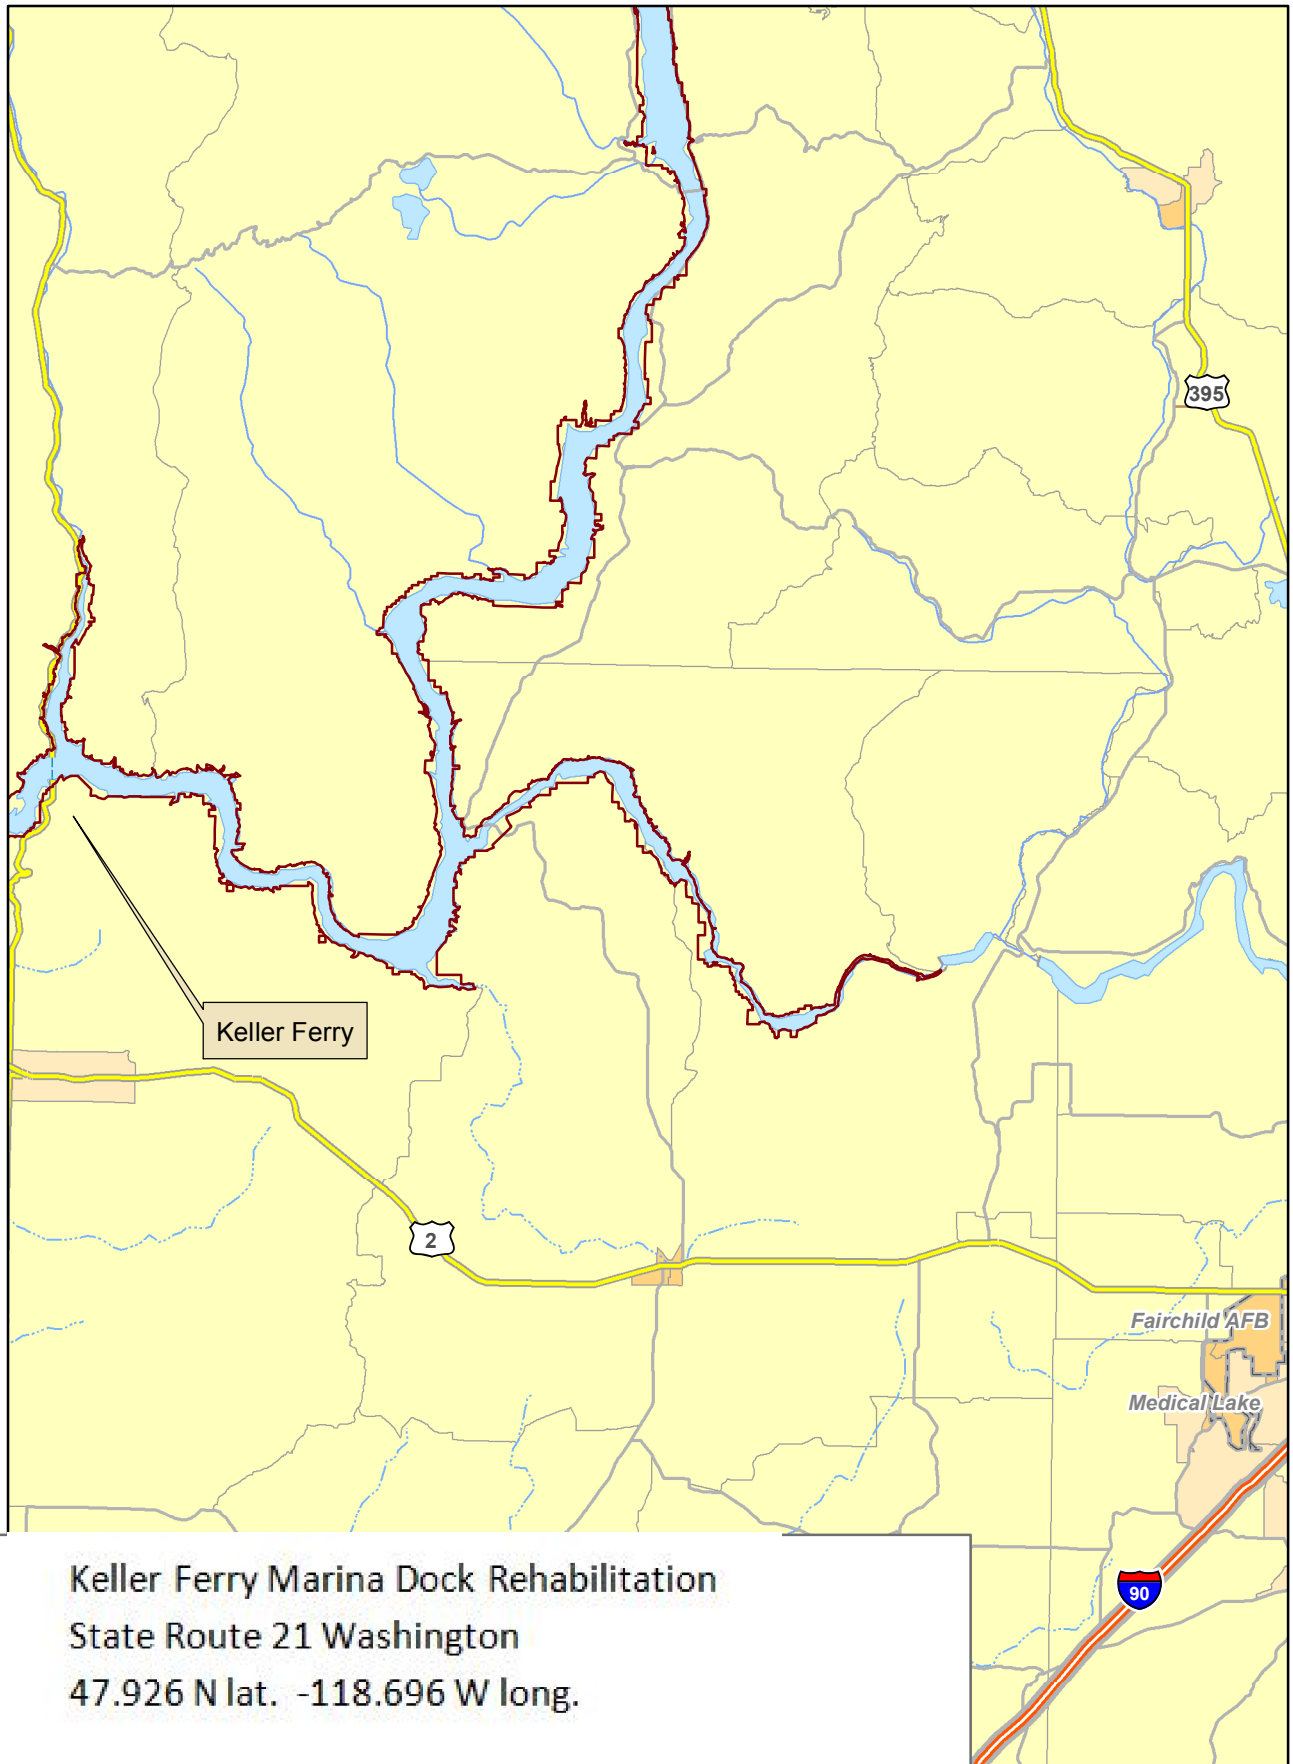

Keller Ferry Marina

Keller Ferry

2

395

Fairchild AFB

Medical Lake

90

Keller Ferry Marina Dock Rehabilitation
State Route 21 Washington
47.926 N lat. -118.696 W long.

Keller Ferry Marina

Keller Ferry Marina Dock Rehabilitation
State Route 21 Washington
47.926 N lat. -118.696 W long.

Keller Ferry Marina Dock Rehabilitation
State Route 21 Washington
47.926 N lat. -118.696 W long.