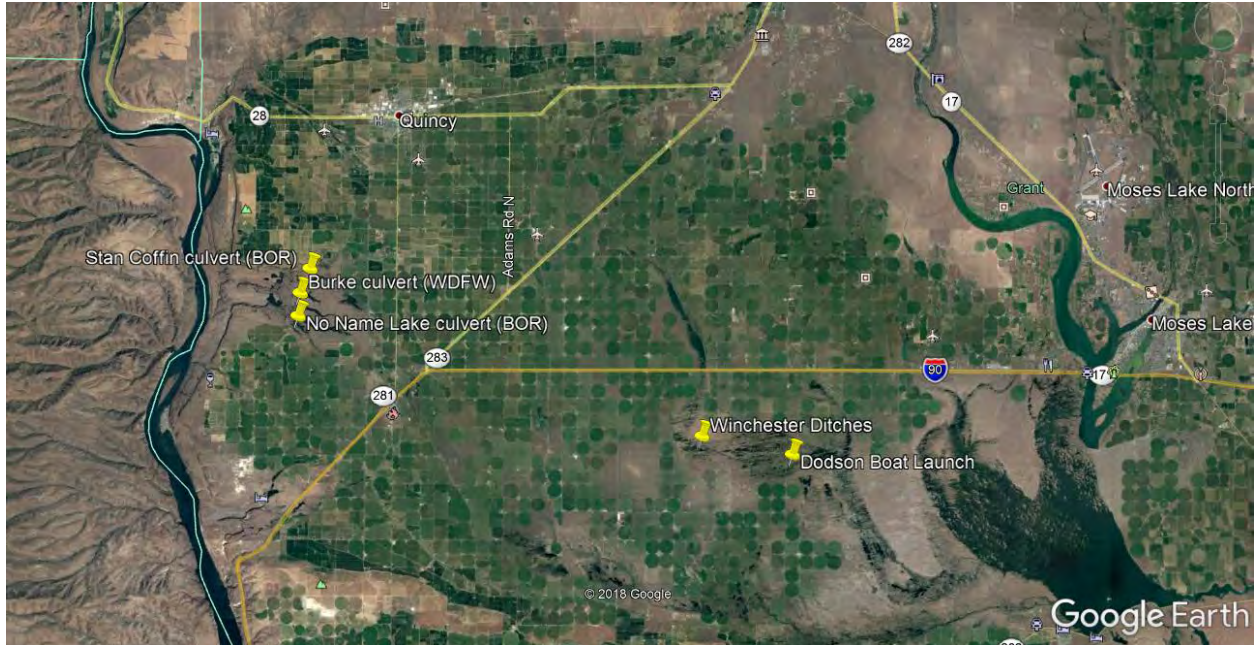

Guemes Island

Fidalgo Island

Whidbey Island

Camano Island

Everett

Washington

Seattle

Spokane

Vashon Island

Neil Island

Yakima

Cascade Range

Kennewick

© 2018 Google
Image Landsat / Copernicus

Google Earth

Columbia Basin Wildlife Area

SEPA - Vicinity Maps
Columbia Basin Wildlife Area - Wetland Infrastructure Maintenance

Ditch above not yet constructed.

Ditch above not yet constructed.

Ditch above not yet constructed.