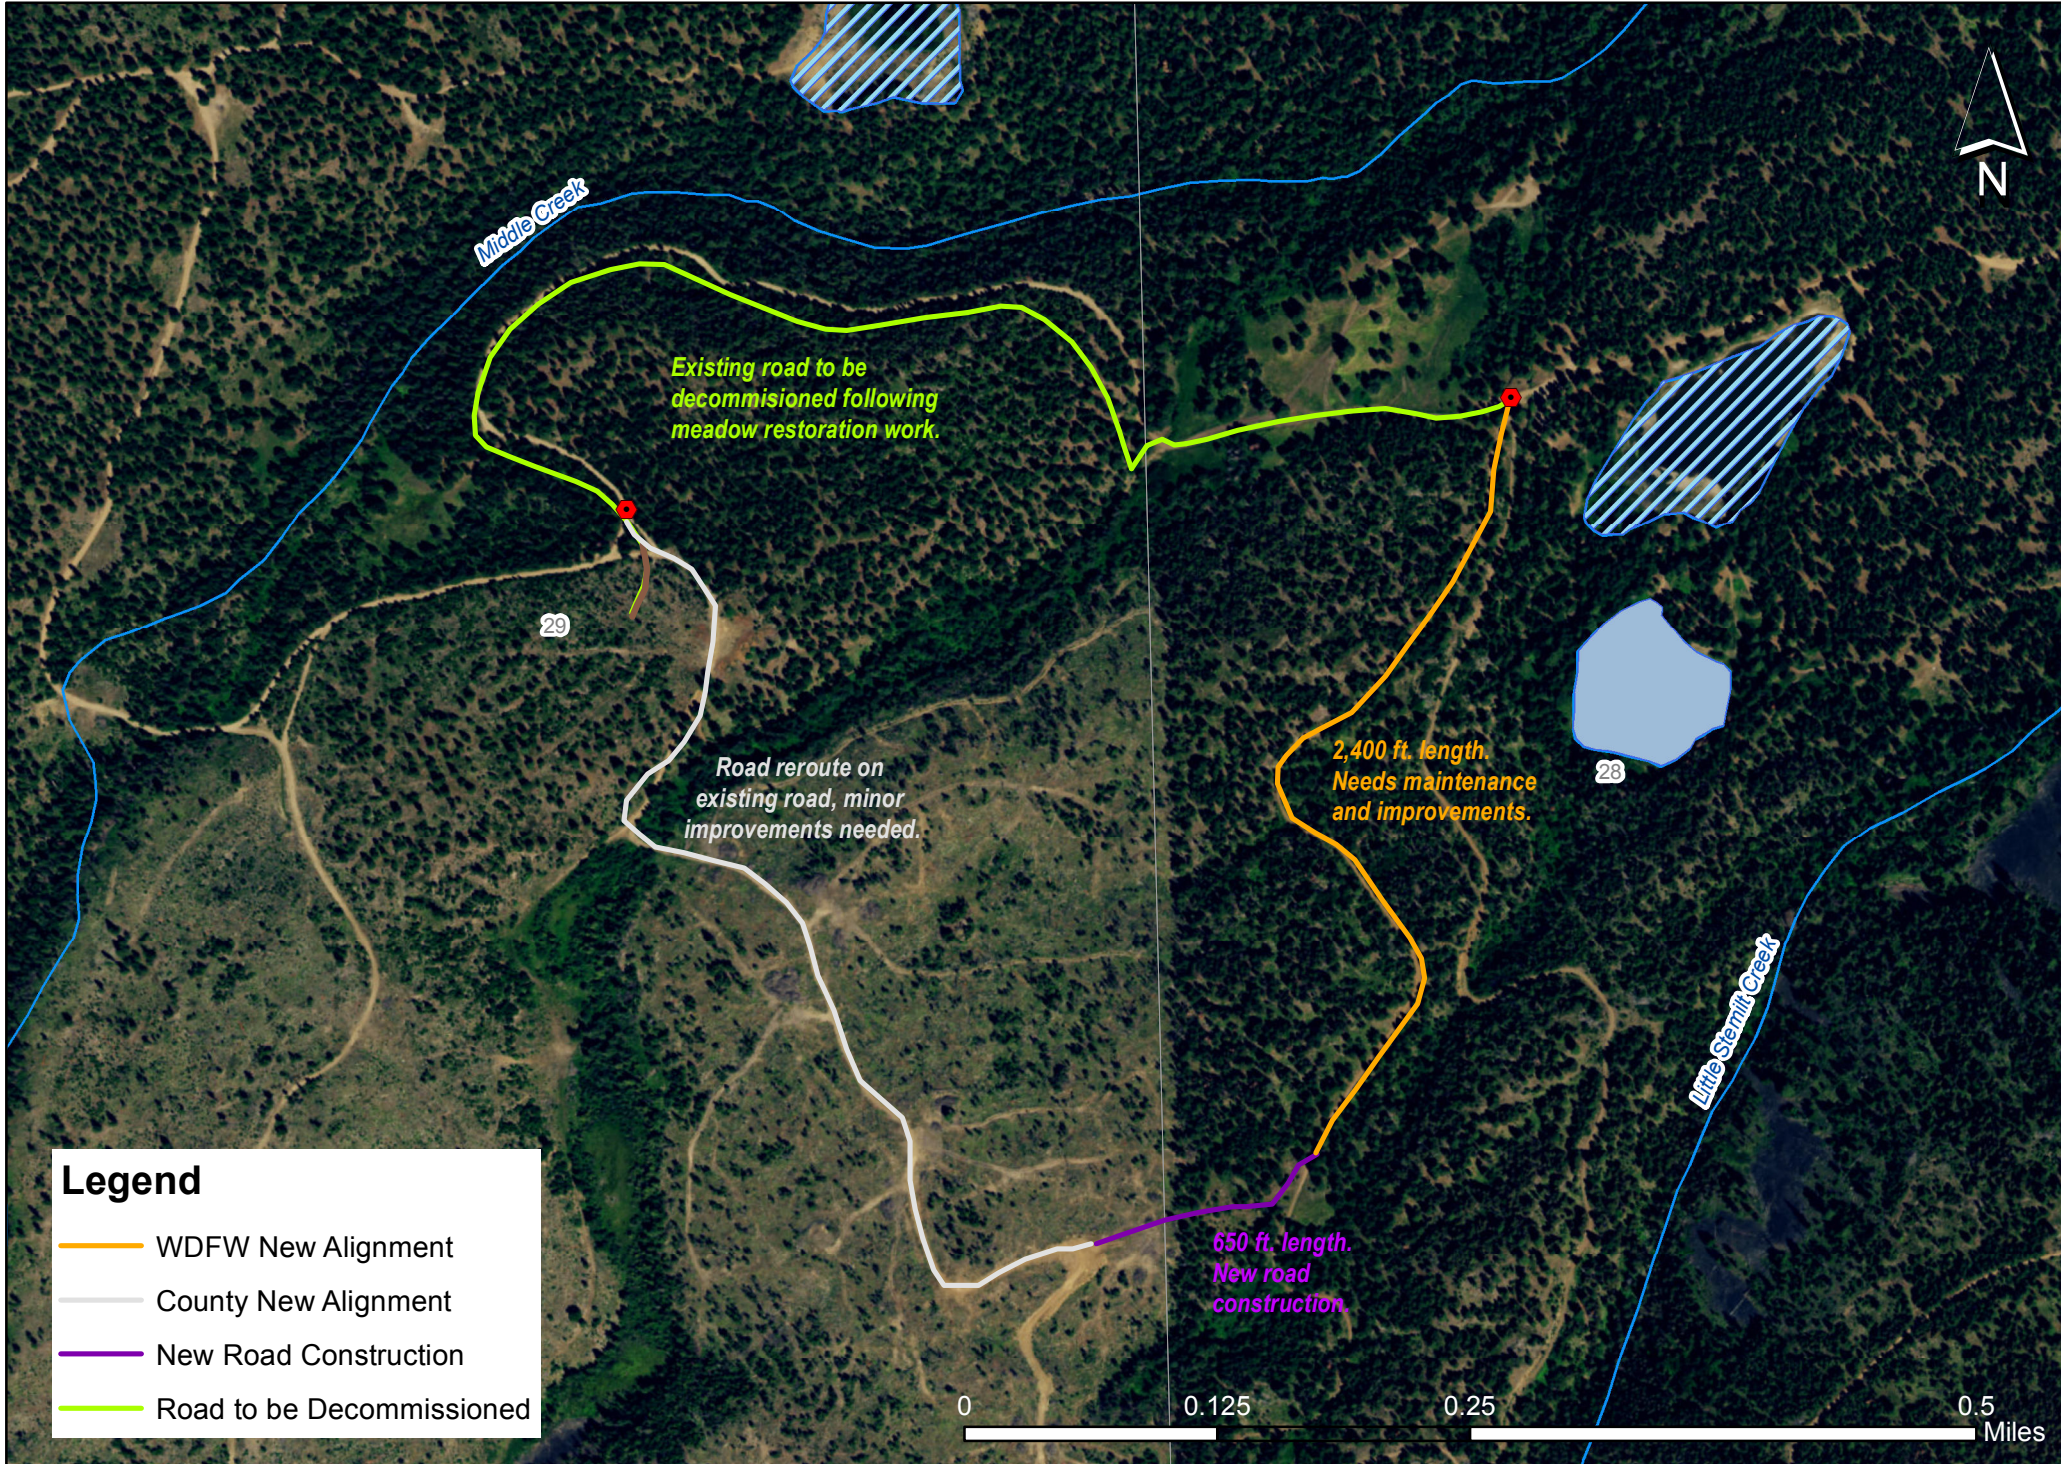

90

97

90

82

Wenatchee

Mt Rainier National Park

Teanaway Community Forest

Wapinitia Lake

Stemilt Basin/Steffen's Meadow Road Improvement and Restoration

Steffen's Meadow Green Dot Road Re-route