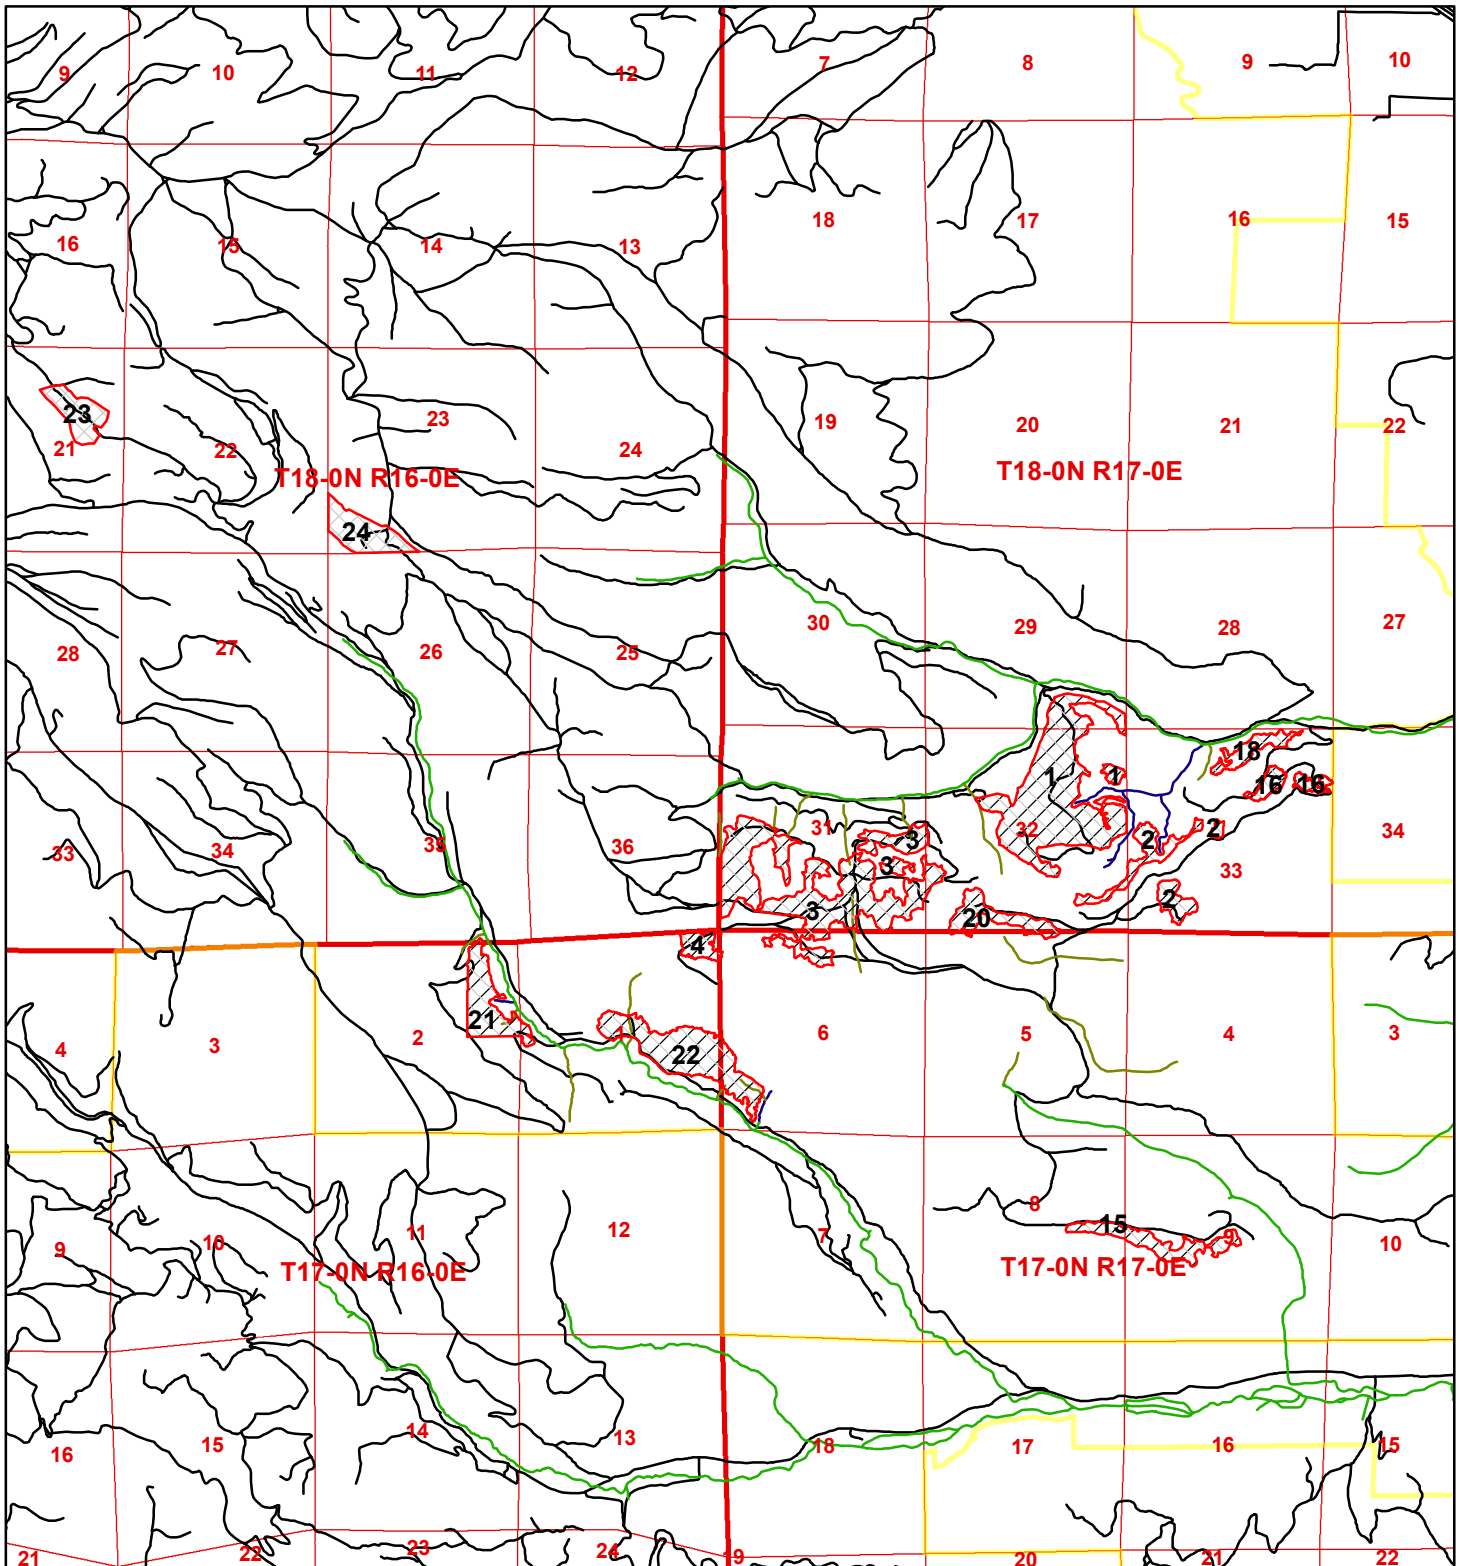

Robinson Canyon SEPA Vicinity Map

Wildlife Area: LT Murray
County: Kittitas

1 inch = 9.12 miles 0 3.5 7 14 21 28 Miles

Robinson Canyon SEPA Vicinity Map

Wildlife Area: LT Murray
County: Kittitas

Legend

- WDFW Wildlife Area
- Sale_Units

1 inch = 2.21 miles 0 0.75 1.5 3 4.5 6 Miles

Robinson Canyon SEPA Orthophoto May 16, 2018

Wildlife Area: LT Murray
County: Kittitas

Legend

-  Sale_Units
-  GeoLib.DBO.TRANS
-  WDFW Wildlife Area

1 inch = 0.95 miles

Miles

Robinson Canyon SEPA Map

May 16, 2018

Wildlife Area: LT Murray
County: Kittitas

Legend

-  Sale_Units
-  GeoLib.DBO.TRANS
-  WDFW Wildlife Area

1 inch = 0.95 miles

Miles