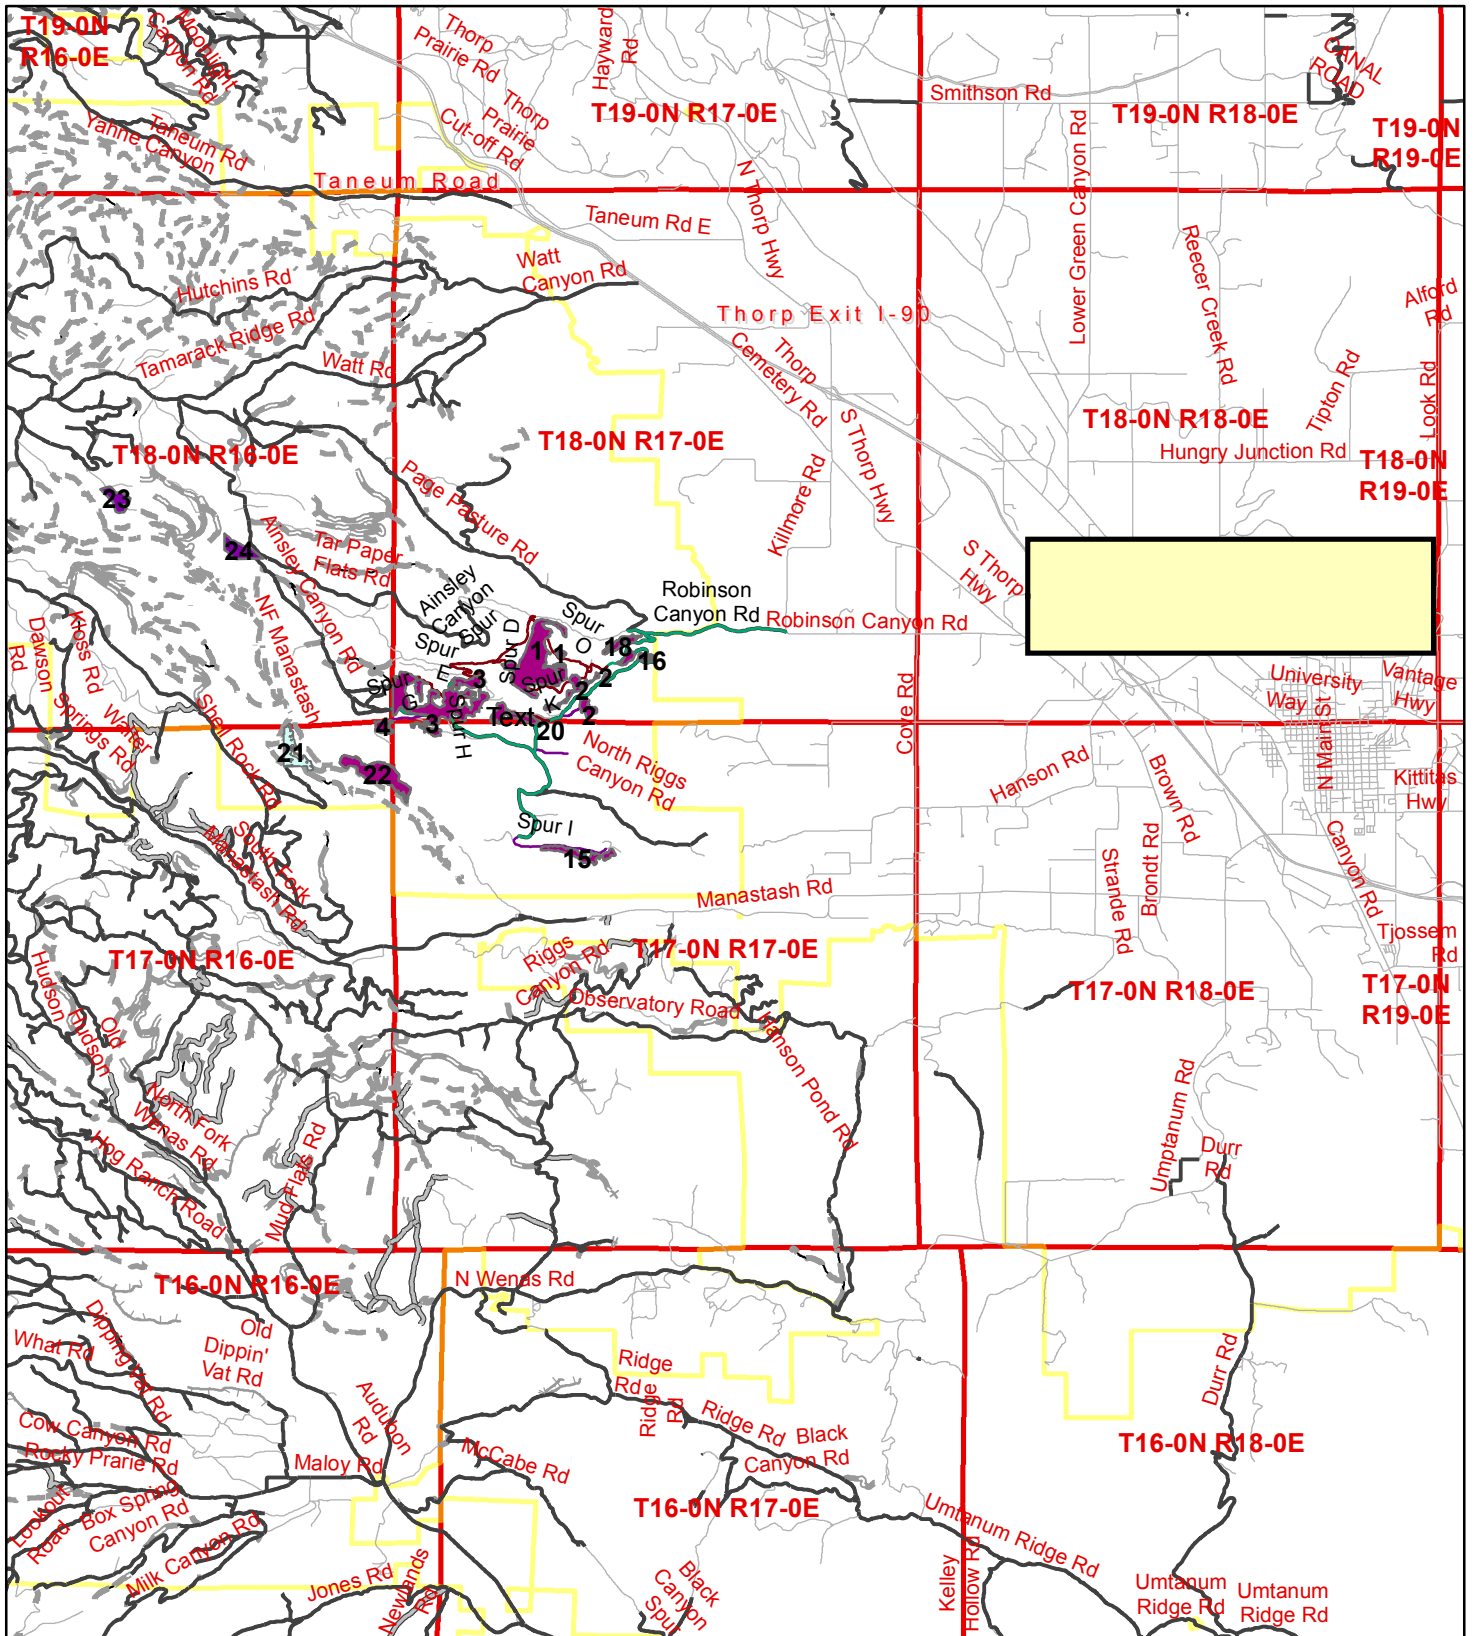

Robinson Canyon SEPA Vicinity Map

Wildlife Area: LT Murray
County: Kittitas

1 inch = 9.12 miles 0 3.5 7 14 21 28 Miles

Robinson Canyon SEPA Vicinity Map

Wildlife Area: LT Murray
County: Kittitas

Legend

- WDFW Wildlife Area
- Sale_Units

1 inch = 2.21 miles 0 0.75 1.5 3 4.5 6 Miles

Robinson Canyon SEPA Orthophoto May 16, 2018

Wildlife Area: LT Murray
County: Kittitas

Legend

-  Sale_Units
-  GeoLib.DBO.TRANS
-  WDFW Wildlife Area

1 inch = 0.95 miles

Miles

Robinson Canyon SEPA Map

May 16, 2018

Wildlife Area: LT Murray
County: Kittitas

Legend

-  Sale_Units
-  GeoLib.DBO.TRANS
-  WDFW Wildlife Area

1 inch = 0.95 miles

Miles