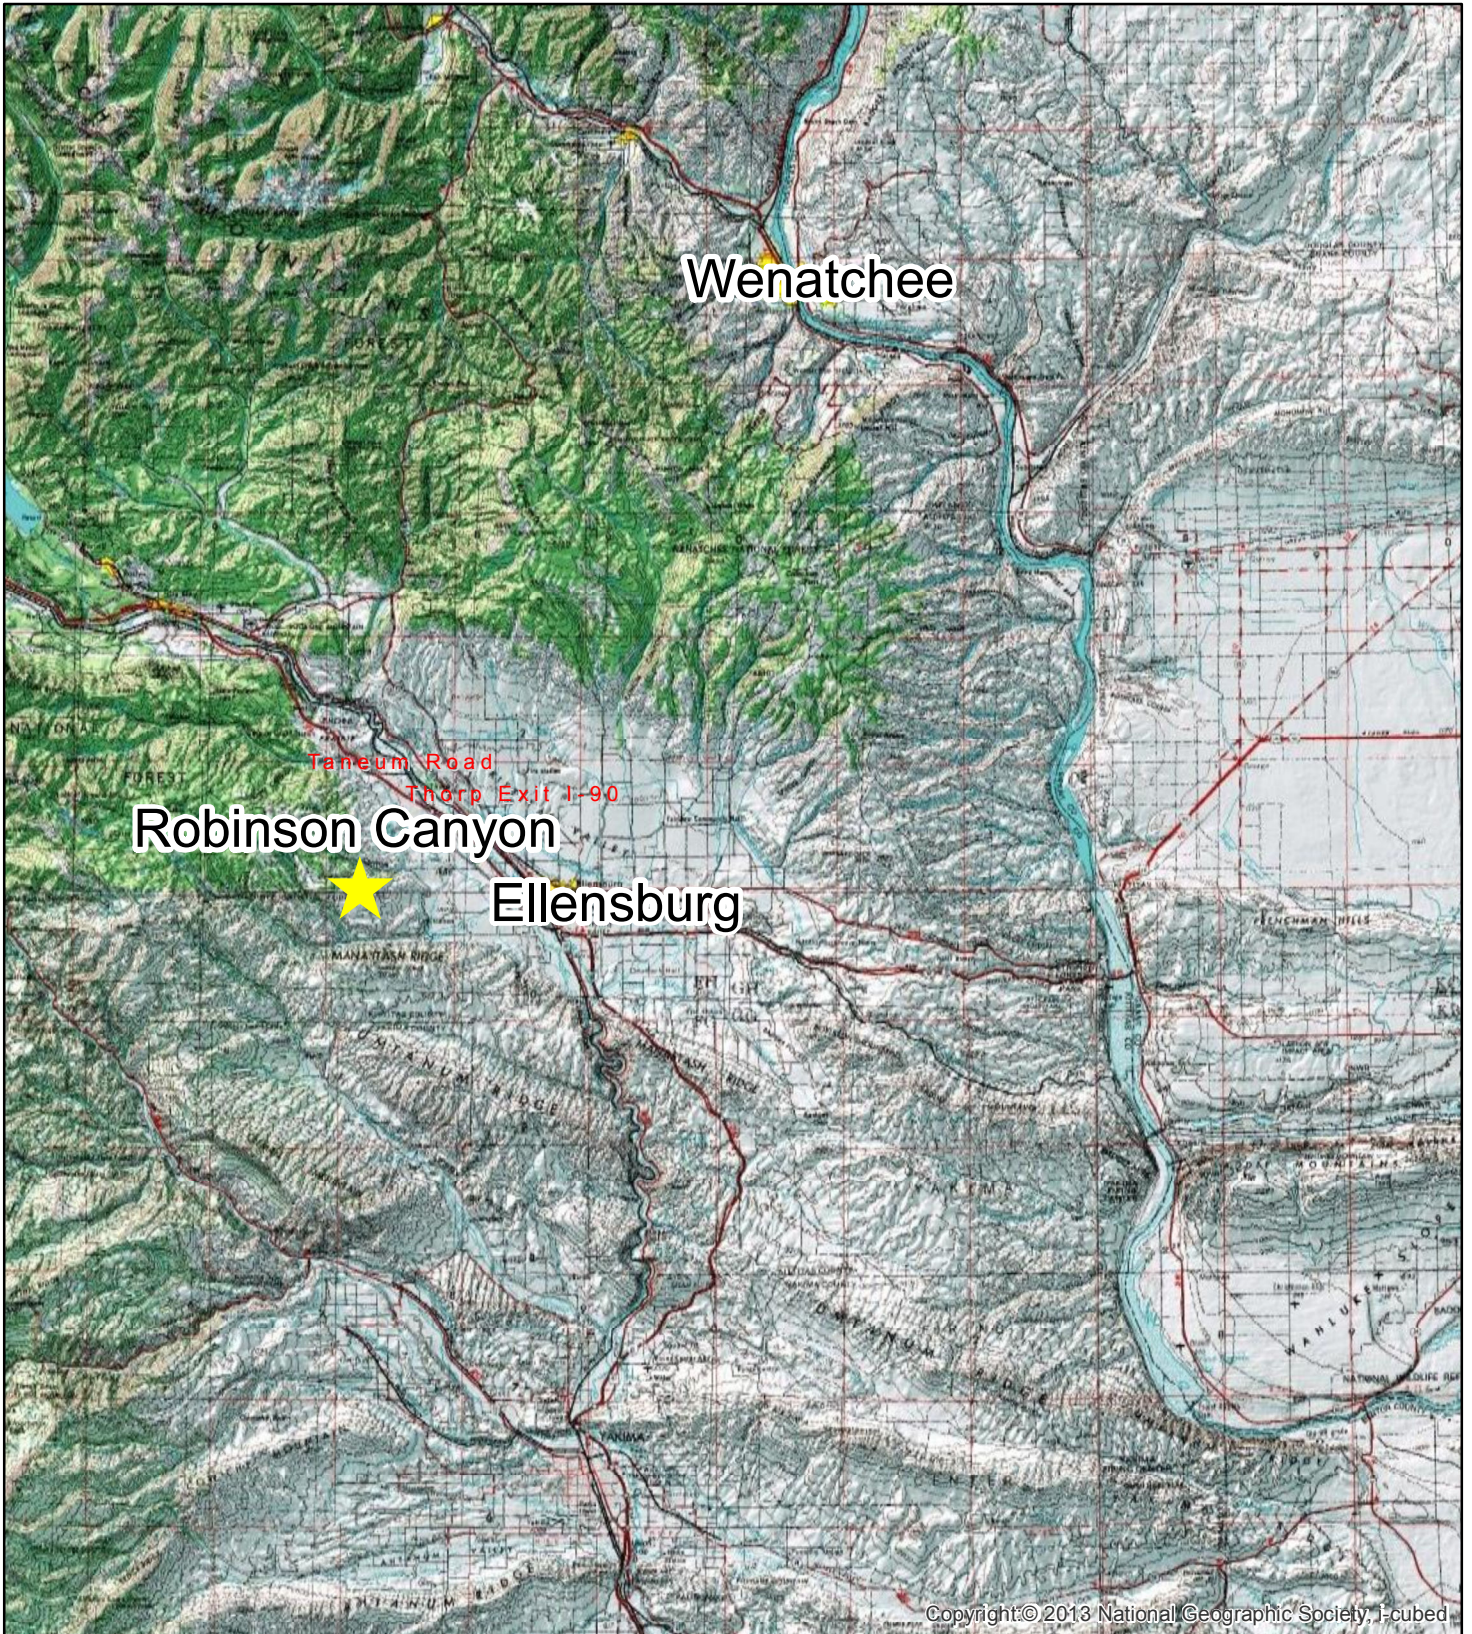

Robinson Canyon SEPA Vicinity Map

Wildlife Area: LT Murray
County: Kittitas

1 inch = 9.12 miles 0 3.5 7 14 21 28 Miles

Robinson Canyon SEPA Vicinity Map

Wildlife Area: LT Murray
County: Kittitas

Legend

- WDFW Wildlife Area
- Sale_Units

1 inch = 2.21 miles 0 0.75 1.5 3 4.5 6 Miles

Robinson Canyon SEPA Orthophoto May 16, 2018

Wildlife Area: LT Murray
County: Kittitas

Legend

-  Sale_Units
-  GeoLib.DBO.TRANS
-  WDFW Wildlife Area

1 inch = 0.95 miles

Miles

Robinson Canyon SEPA Map

May 16, 2018

Wildlife Area: LT Murray
County: Kittitas

Legend

-  Sale_Units
-  GeoLib.DBO.TRANS
-  WDFW Wildlife Area

1 inch = 0.95 miles

Miles