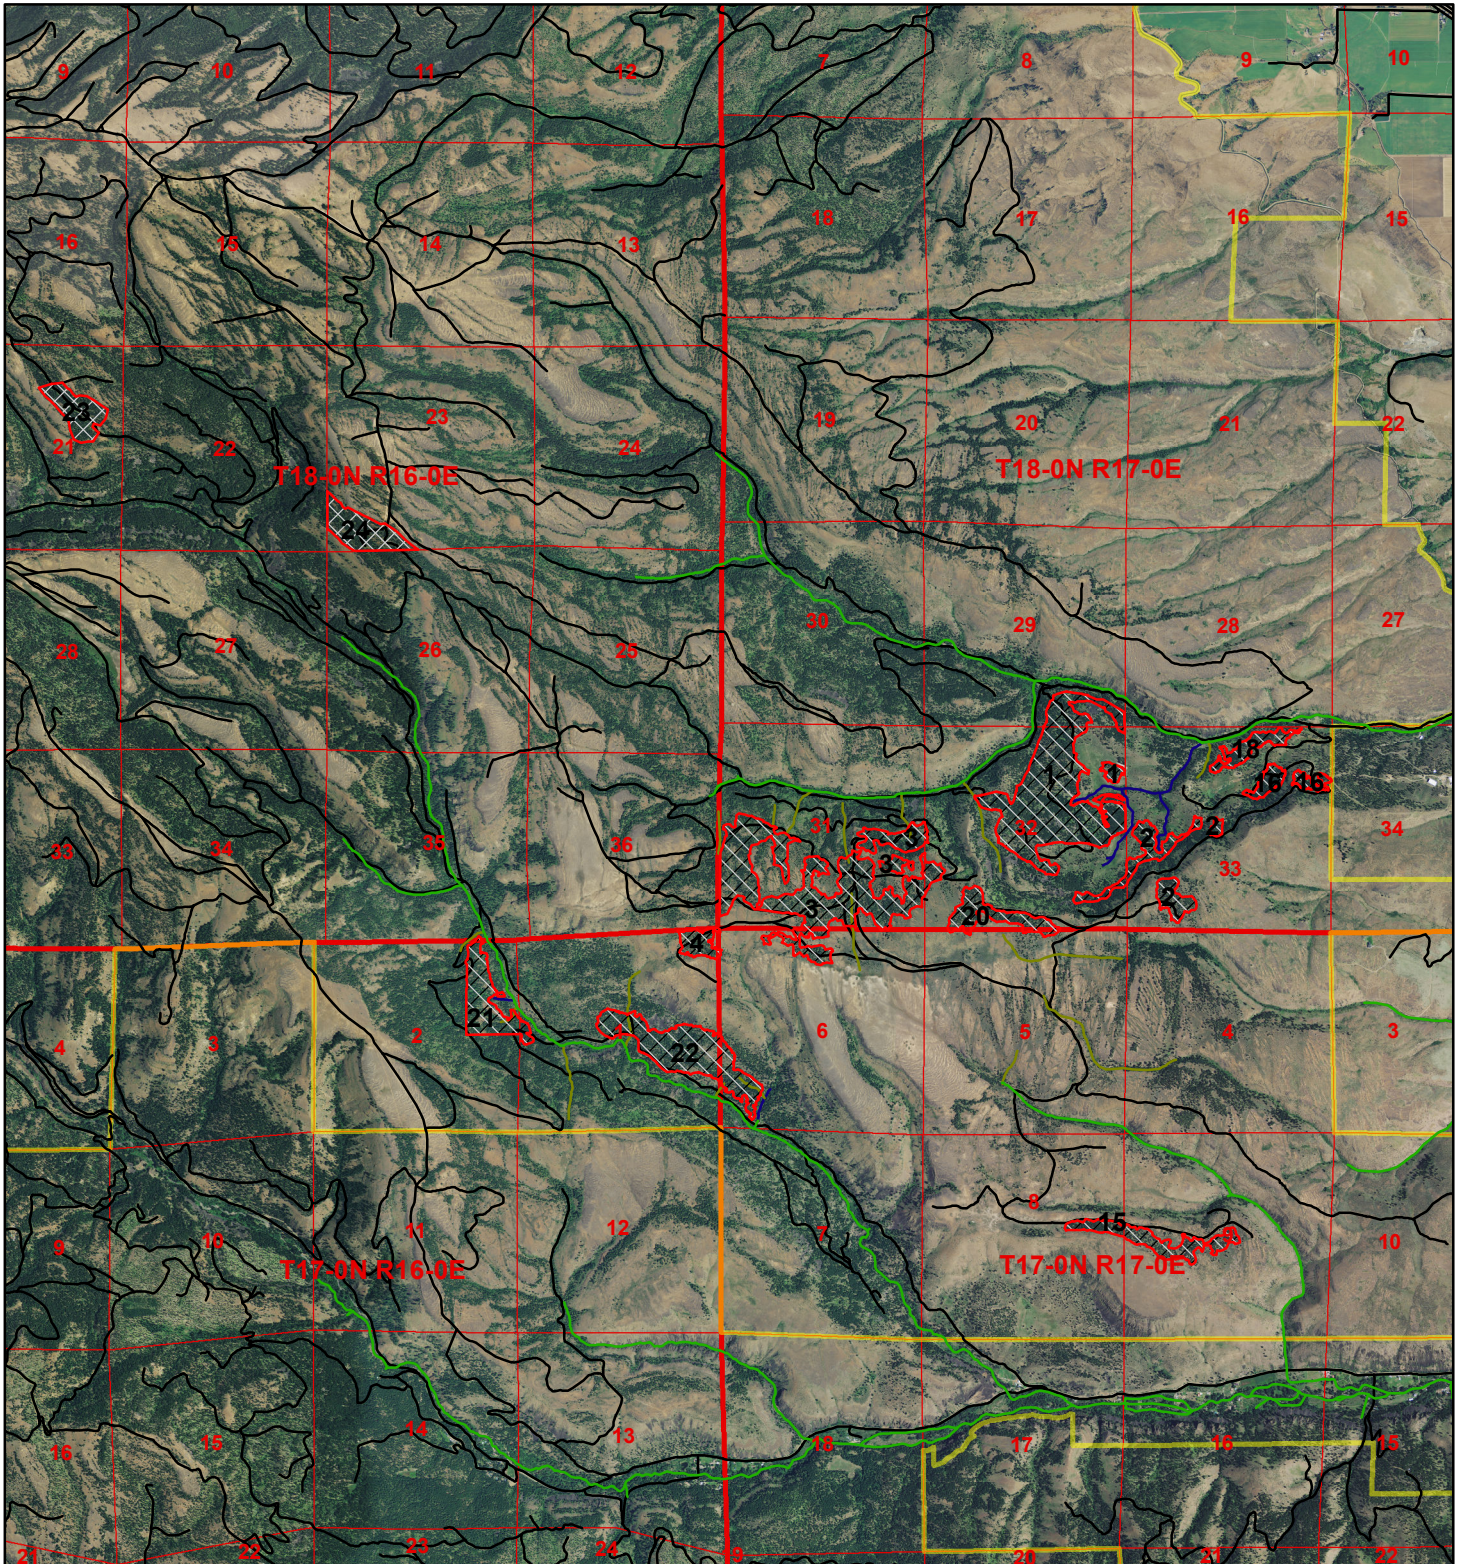

Robinson Canyon SEPA Vicinity Map

Wildlife Area: LT Murray
County: Kittitas

1 inch = 9.12 miles 0 3.5 7 14 21 28 Miles

Robinson Canyon SEPA Vicinity Map

Wildlife Area: LT Murray
County: Kittitas

Legend

- WDFW Wildlife Area
- Sale_Units

1 inch = 2.21 miles 0 0.75 1.5 3 4.5 6 Miles

Robinson Canyon SEPA Orthophoto May 16, 2018

Wildlife Area: LT Murray
County: Kittitas

Legend

-  Sale_Units
-  GeoLib.DBO.TRANS
-  WDFW Wildlife Area

1 inch = 0.95 miles

Miles

Robinson Canyon SEPA Map

May 16, 2018

Wildlife Area: LT Murray
County: Kittitas

Legend

-  Sale_Units
-  GeoLib.DBO.TRANS
-  WDFW Wildlife Area

1 inch = 0.95 miles

Miles