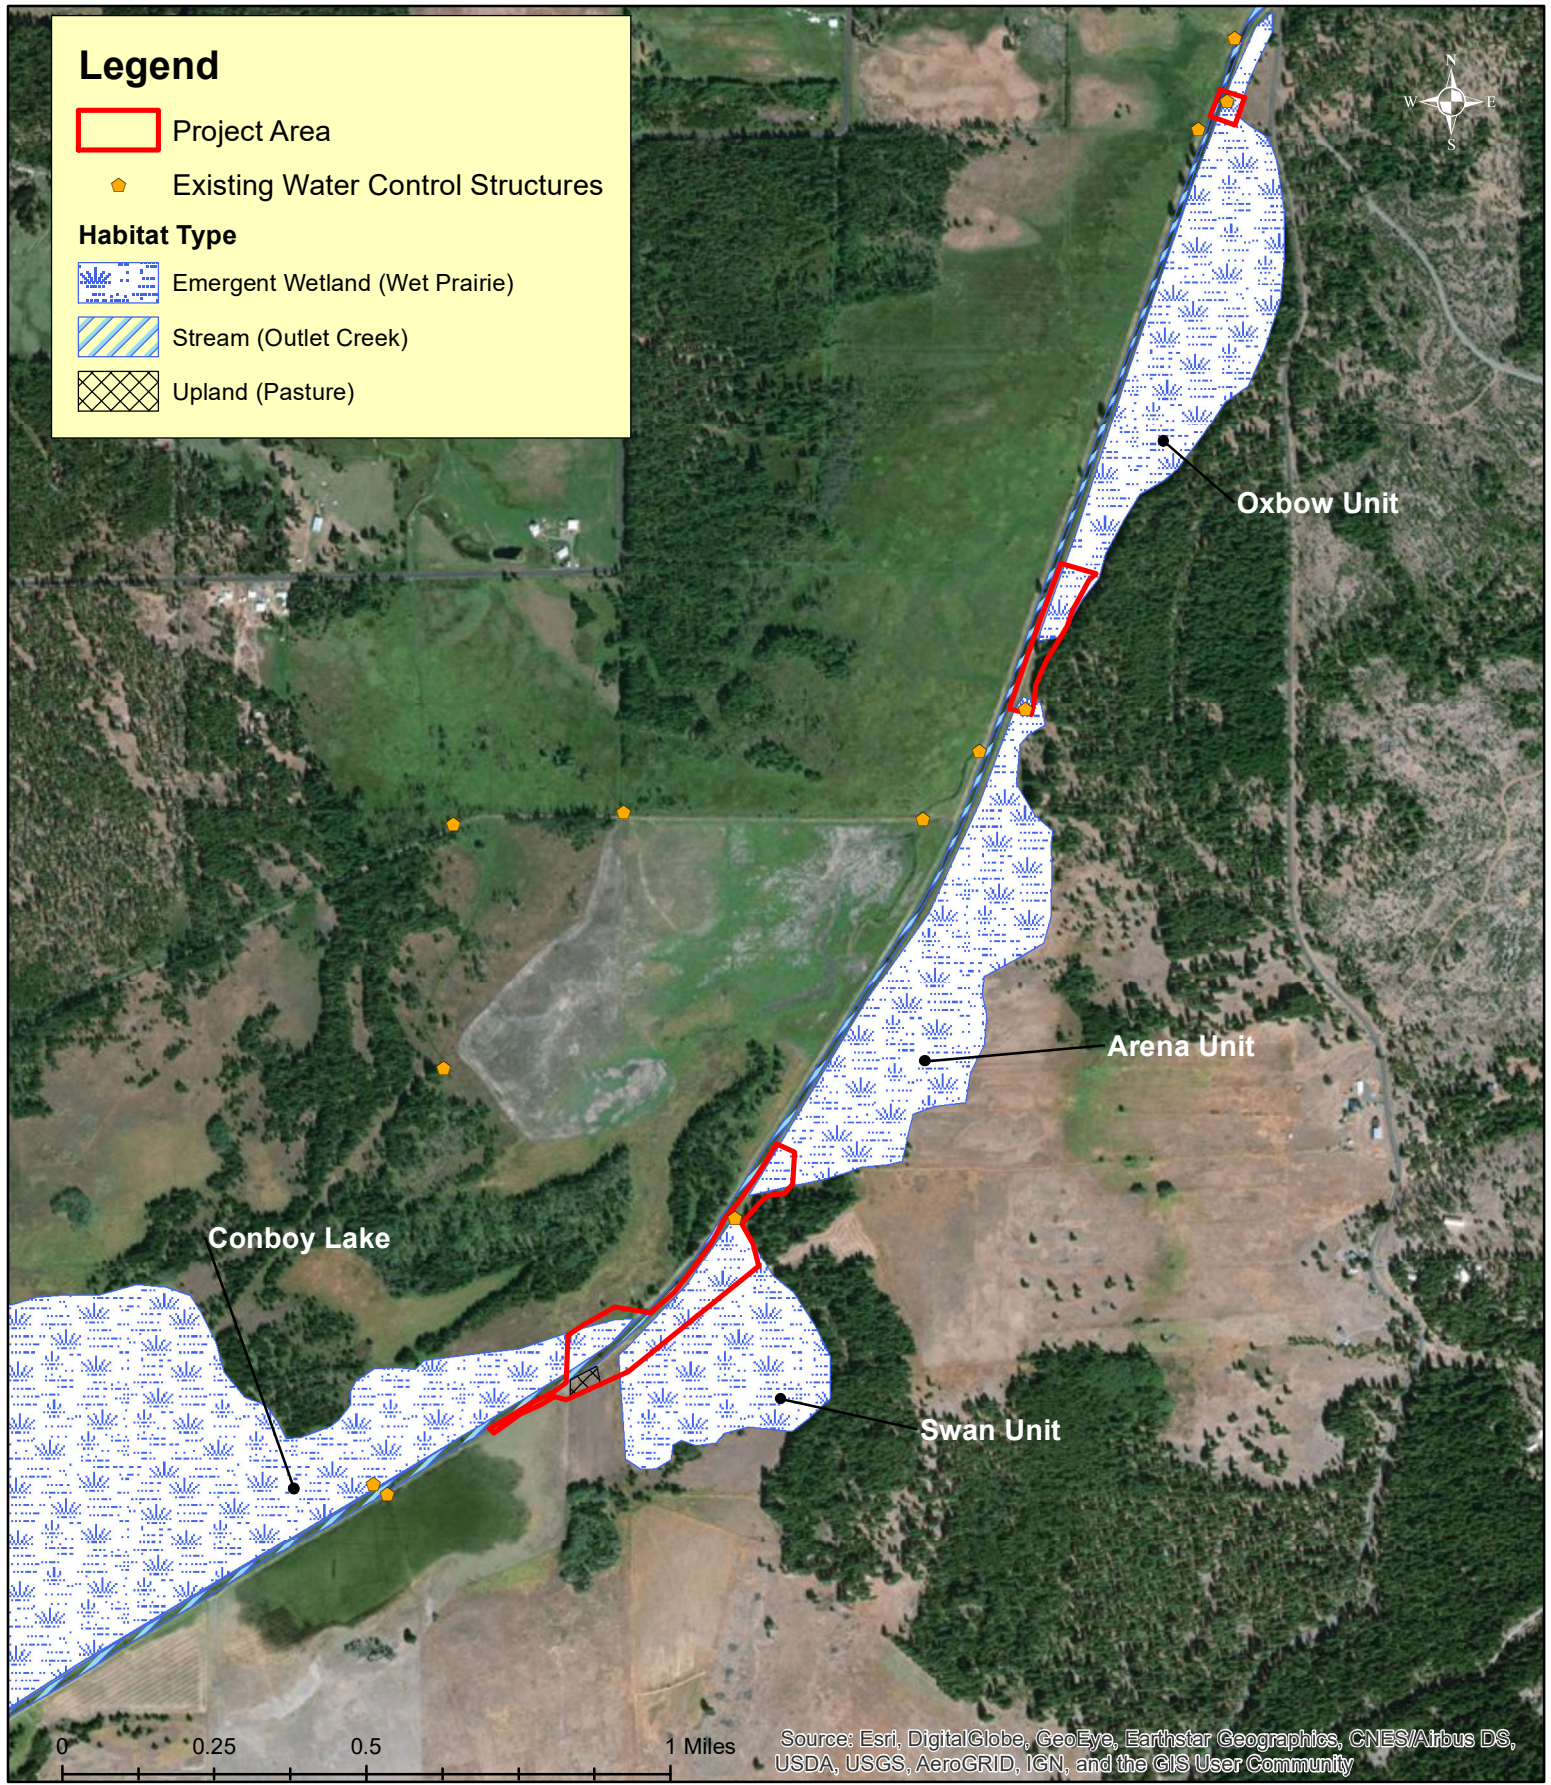

Figure 1. Project Vicinity
Conboy Lake NWR Wetland Enhancement Project

Location: Klickitat County, WA
Lat/Long: 45.973981 / -121.271574
Section/Township/Range: 24,26 / 6N / 12E
Prepared by: Ducks Unlimited, Inc.
Date Prepared: April 11, 2018

Figure 2. Project Area (Overview)
Conboy Lake NWR Wetland Enhancement Project

Location: Klickitat County, WA
Lat/Long: 45.973981 / -121.271574
Section/Township/Range: 24,26 / 6N / 12E
Prepared by: Ducks Unlimited, Inc.
Date Prepared: April 23, 2018