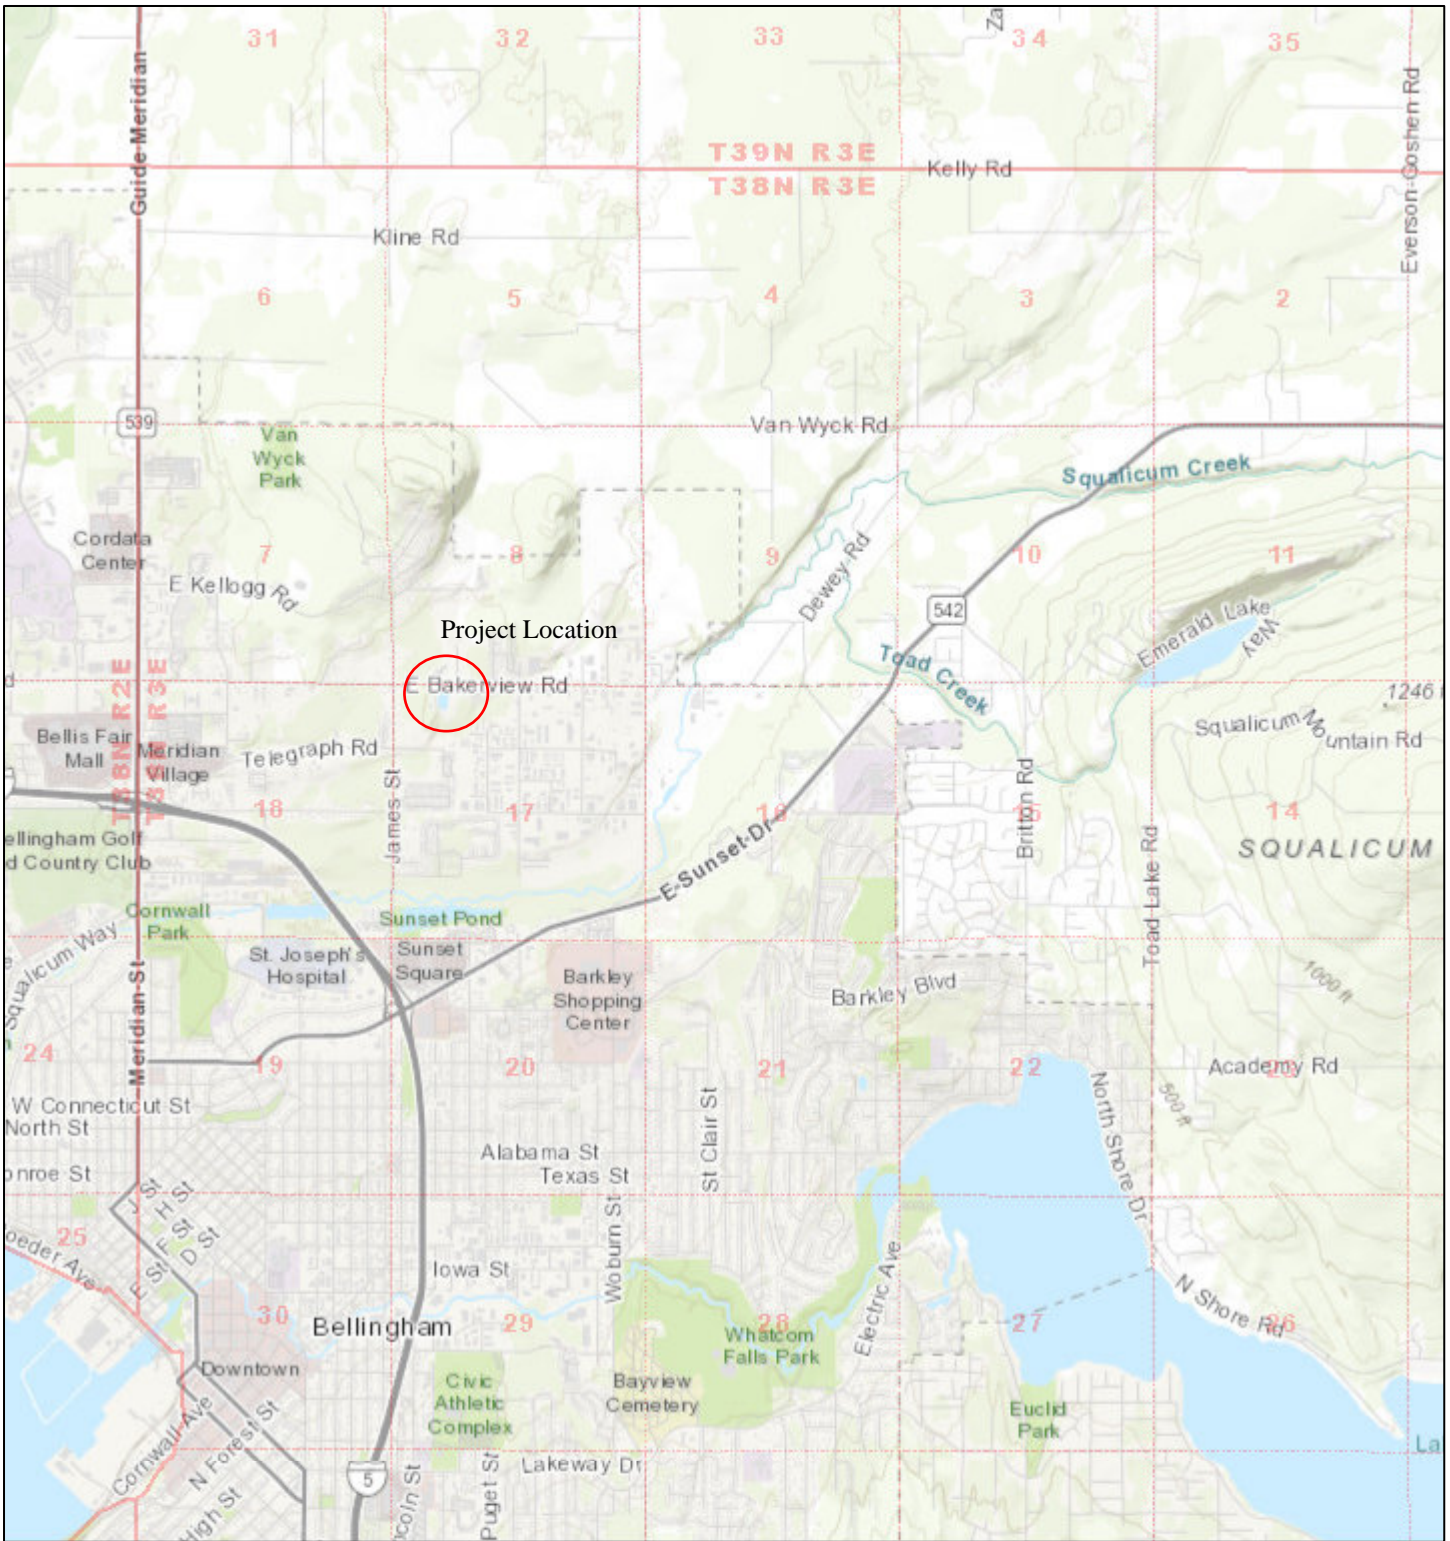

Xu - Site Map

June 1, 2018

1:288,895

-  Township
-  Section

Sources: Esri, HERE, Garmin, Intermap, increment P Corp., GEBCO, USGS, FAO, NPS, NRCAN, GeoBase, IGN, Kadaster NL, Ordnance Survey, Esri Japan, METI, Esri China (Hong Kong), swisstopo, © OpenStreetMap contributors, and the GIS User Community

Xu - Site Map

June 1, 2018

1:72,224

- Township
- Section

Sources: Esri, HERE, Garmin, Intermap, increment P Corp., GEBCO, USGS, FAO, NPS, NRCAN, GeoBase, IGN, Kadaster NL, Ordnance Survey, Esri Japan, METI, Esri China (Hong Kong), swisstopo, © OpenStreetMap contributors, and the GIS User Community

Bellingham
Covenant Church

E Bakerview Rd

E Bakerview Rd

E Bakerview Rd

1475 East
Bakerview Road

8th Ave

Washington Ave

Washington Ave

Baker Creek
Place Wedding and...

Baker Creek
Ceramic Co

Baker Creek Pl

Baker Creek
Public Storage

Ilrawax Enter