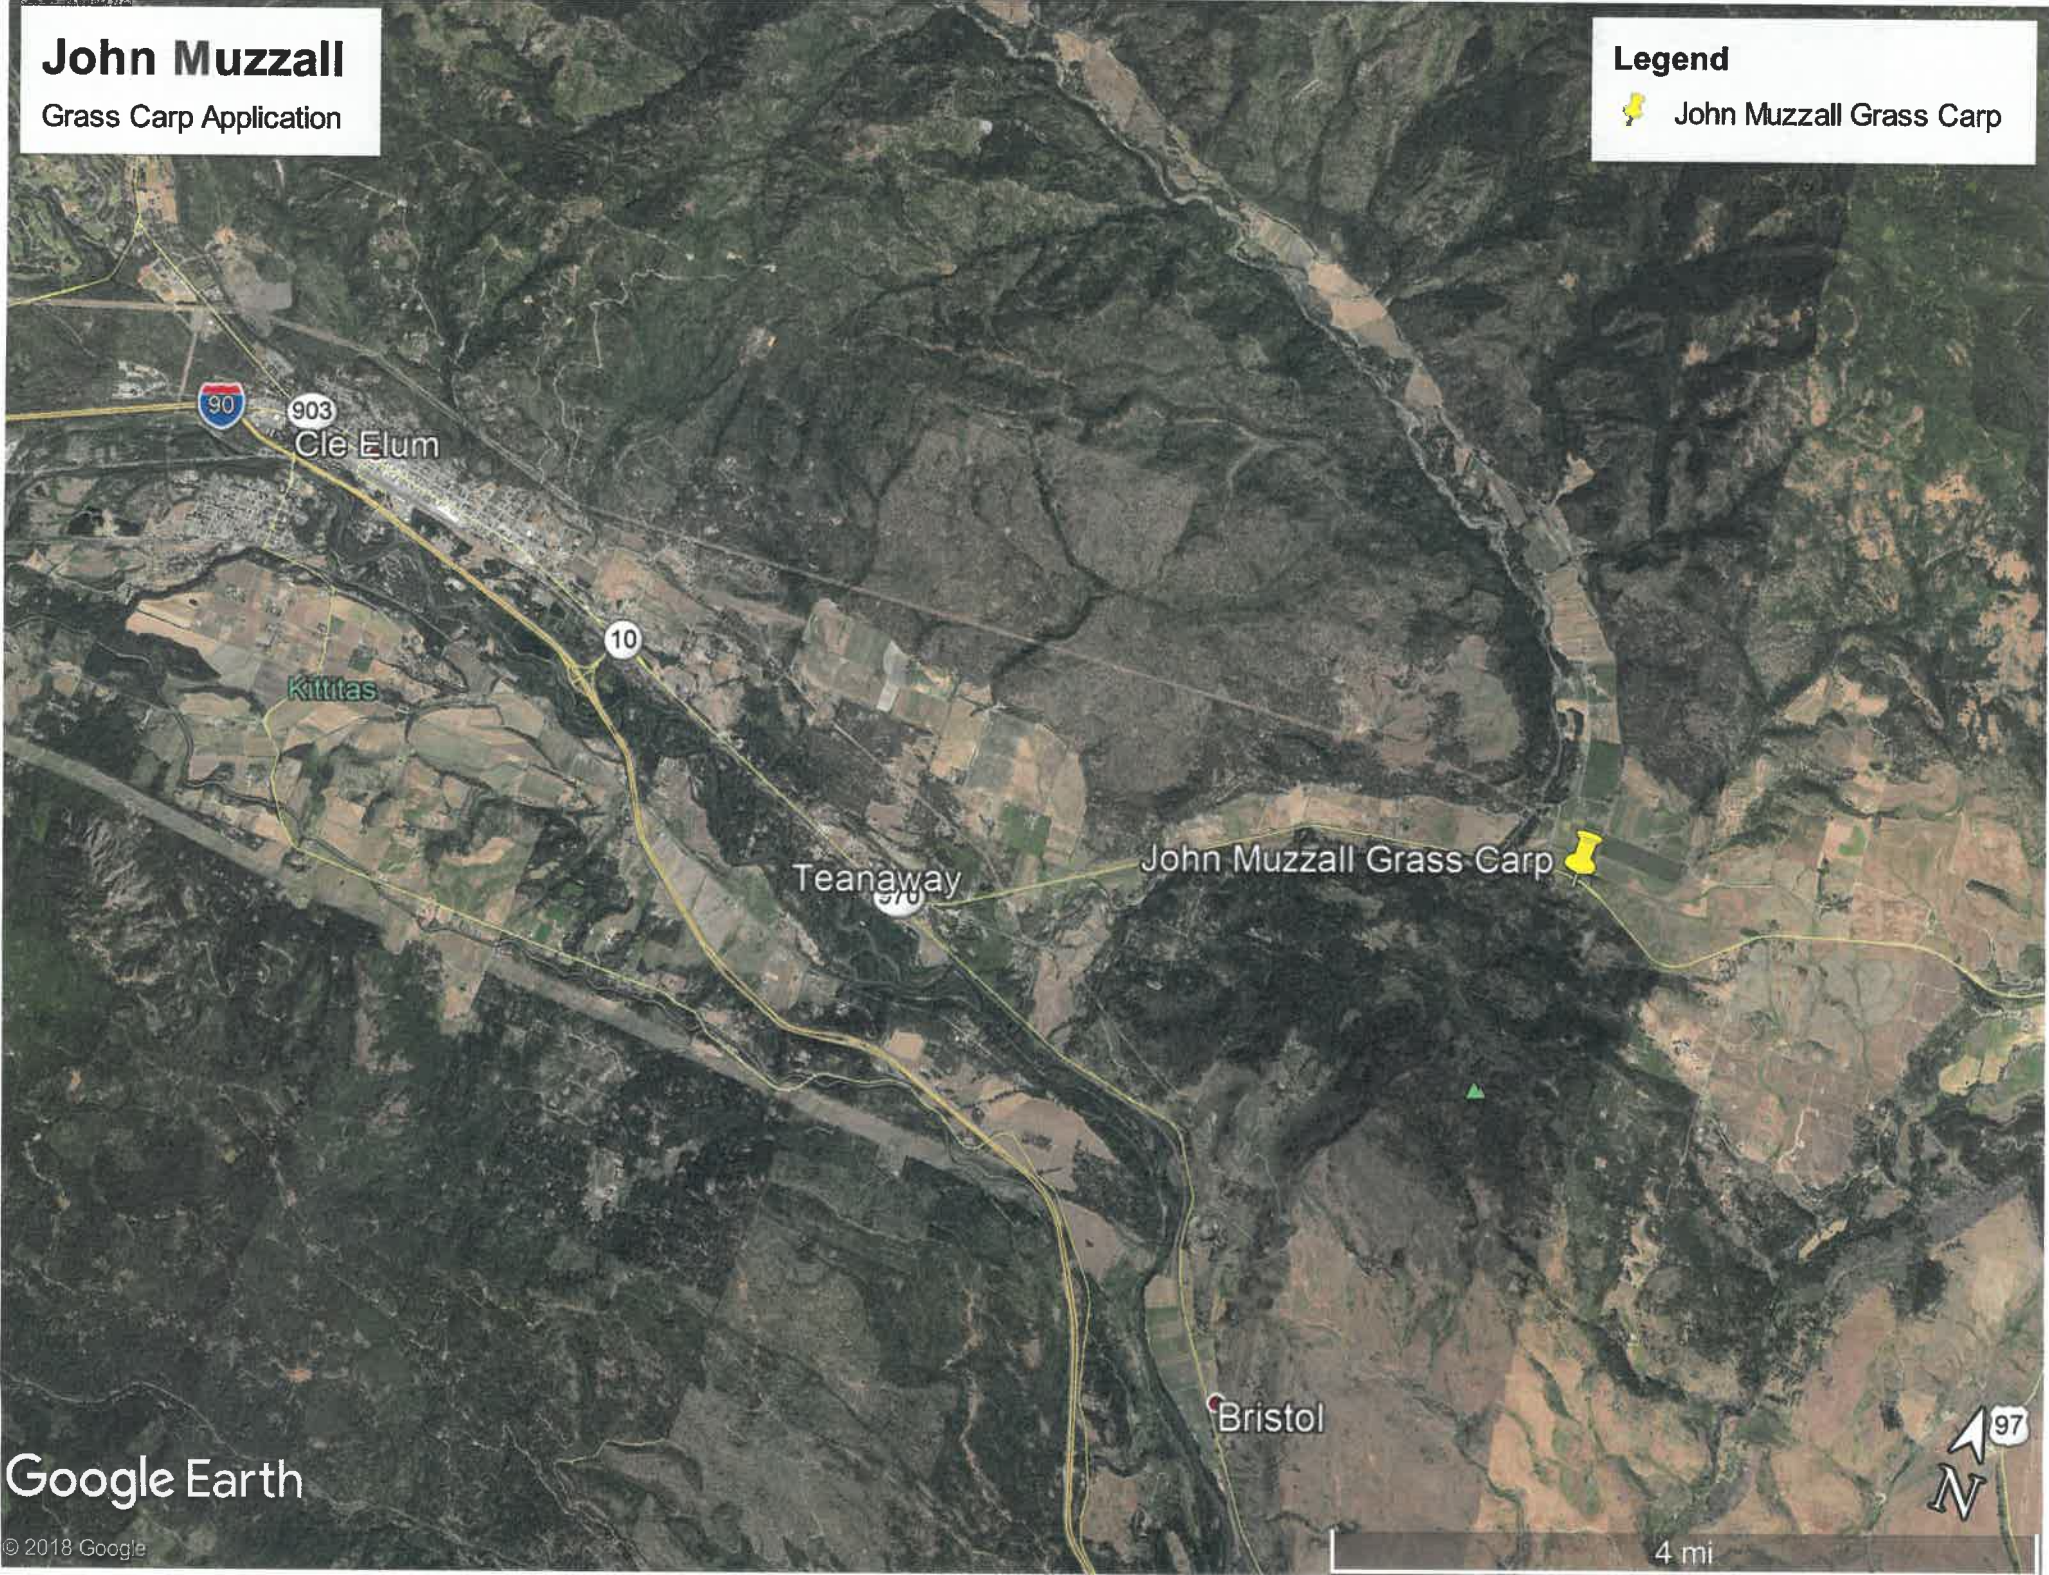

## Legend

 John Muzzall Grass Carp

Google Earth

© 2018 Google  
Image Landsat / Copernicus  
Data SIO, NOAA, U.S. Navy, NGA, GEBCO  
Data LDEO-Columbia, NSF, NOAA  

100 mi

## Legend

 John Muzzall Grass Carp

Google Earth

© 2018 Google

4 mi

## Legend

 John Muzzall Grass Carp

John Muzzall Grass Carp 

Teaway Rd

970

Google Earth

© 2018 Google

400 ft