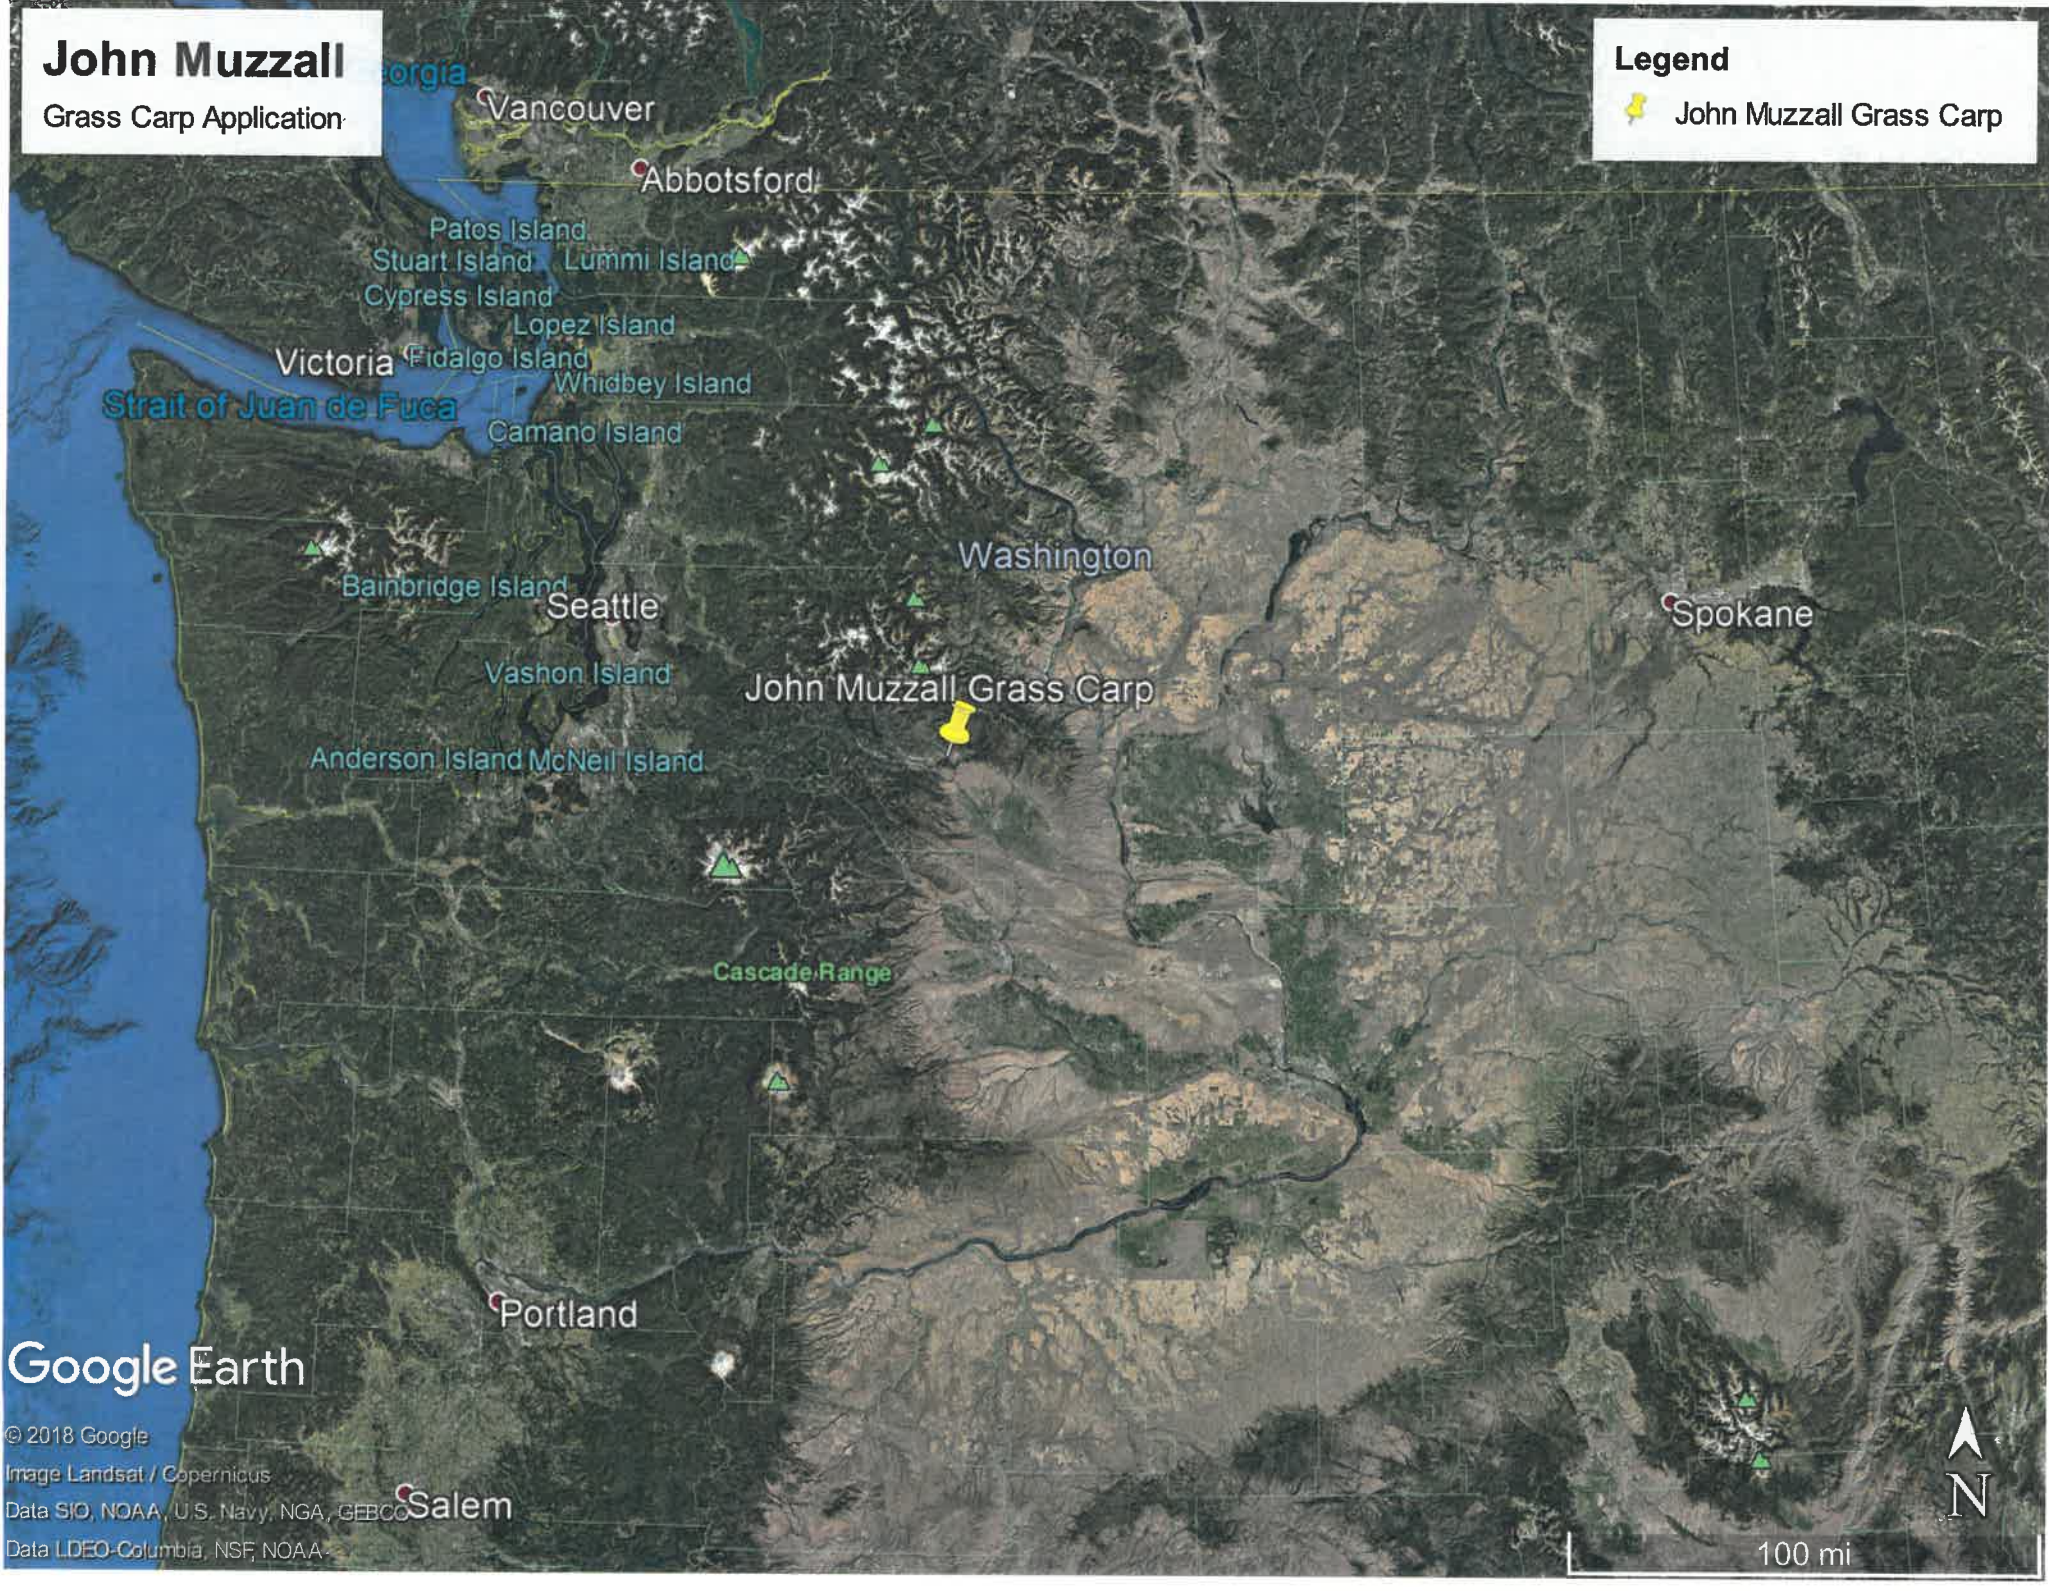

# John Muzzall

Grass Carp Application

## Legend

 John Muzzall Grass Carp

Google Earth

© 2018 Google  
Image Landsat / Copernicus  
Data SIO, NOAA, U.S. Navy, NGA, GEBCO  
Data LDEO-Columbia, NSF, NOAA  

100 mi

## Legend

 John Muzzall Grass Carp

Google Earth

© 2018 Google

4 mi

## Legend

 John Muzzall Grass Carp

John Muzzall Grass Carp 

Teaway Rd

970

Google Earth

© 2018 Google

400 ft