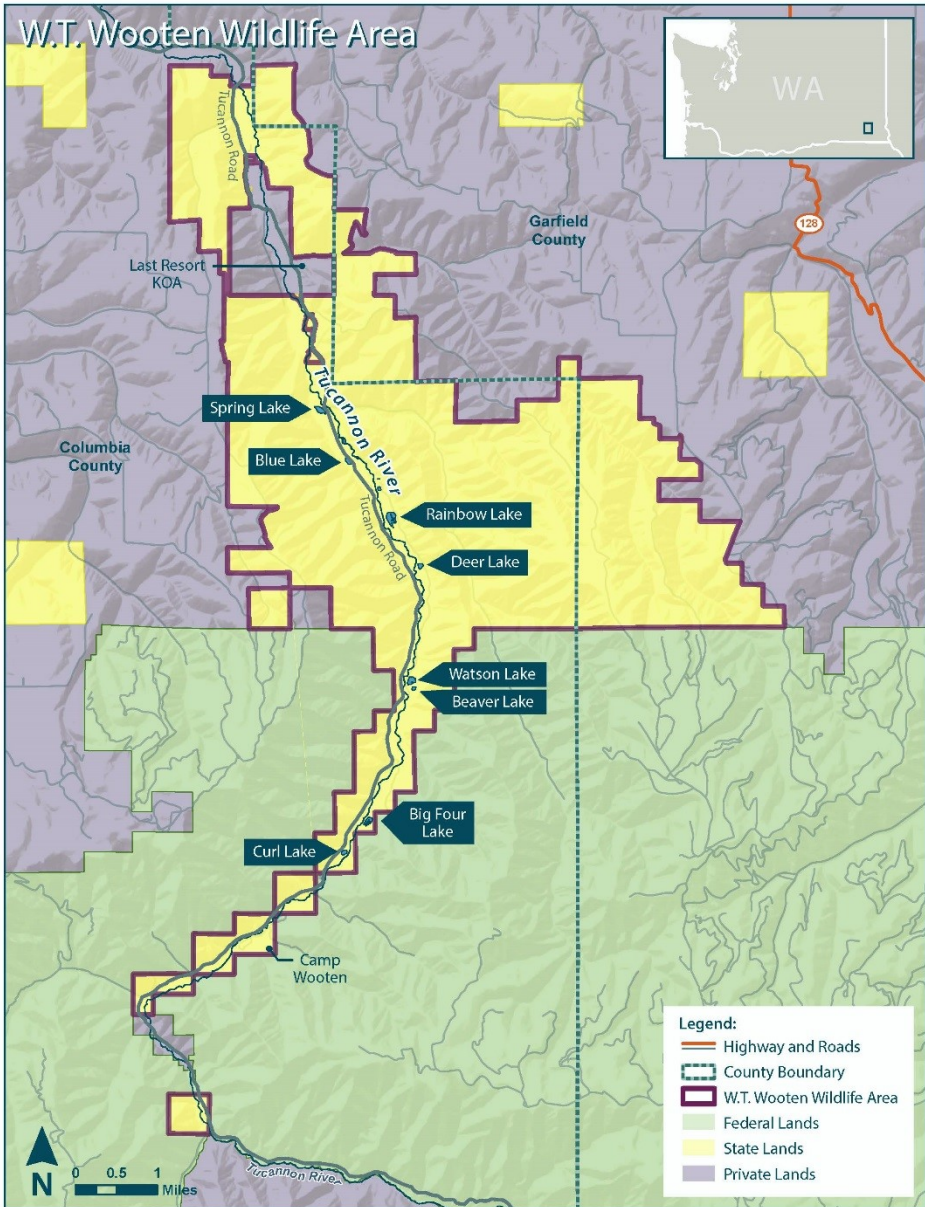

W.T. Wooten Wildlife Area

Legend:

- Highway and Roads
- County Boundary
- W.T. Wooten Wildlife Area
- Federal Lands
- State Lands
- Private Lands

Blue = Proposed
Green = Existing

Blue is proposed
Green is existing

Green = Existing
Blue = Proposed