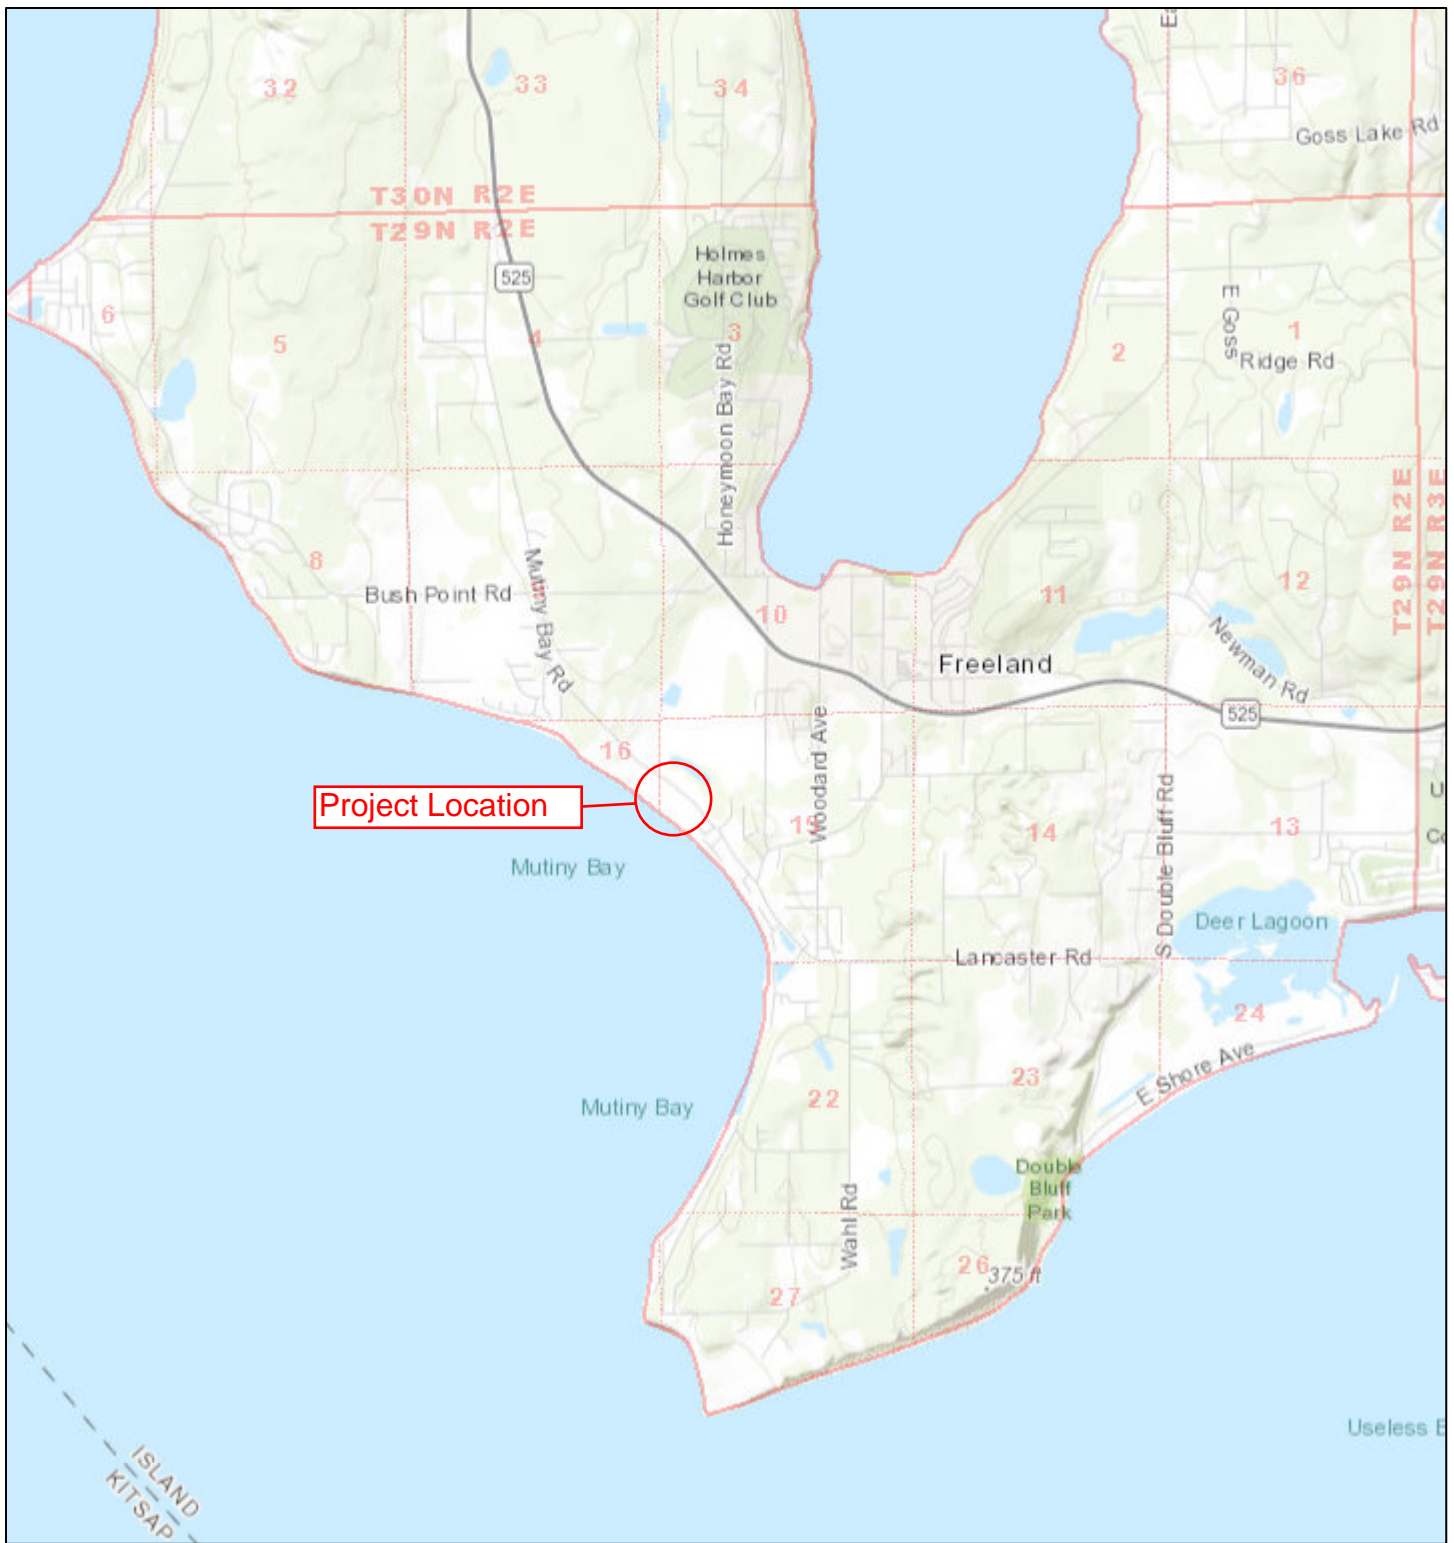

# Salenski 1

November 28, 2018

1:1,155,581

Sources: Esri, HERE, Garmin, Intermap, increment P Corp., GEBCO, USGS, FAO, NPS, NRCAN, GeoBase, IGN, Kadaster NL, Ordnance Survey, Esri Japan, METI, Esri China (Hong Kong), swisstopo, © OpenStreetMap contributors, and the GIS User Community

# Salenski 2

November 28, 2018

1:72,224

-  Township
-  Section

Sources: Esri, HERE, Garmin, Intermap, increment P Corp., GEBCO, USGS, FAO, NPS, NRCAN, GeoBase, IGN, Kadaster NL, Ordnance Survey, Esri Japan, METI, Esri China (Hong Kong), swisstopo, © OpenStreetMap contributors, and the GIS User Community

Screened Inlet

Salenski Property

Approximate Property lines

5317 Mutiny Bay Road

Google