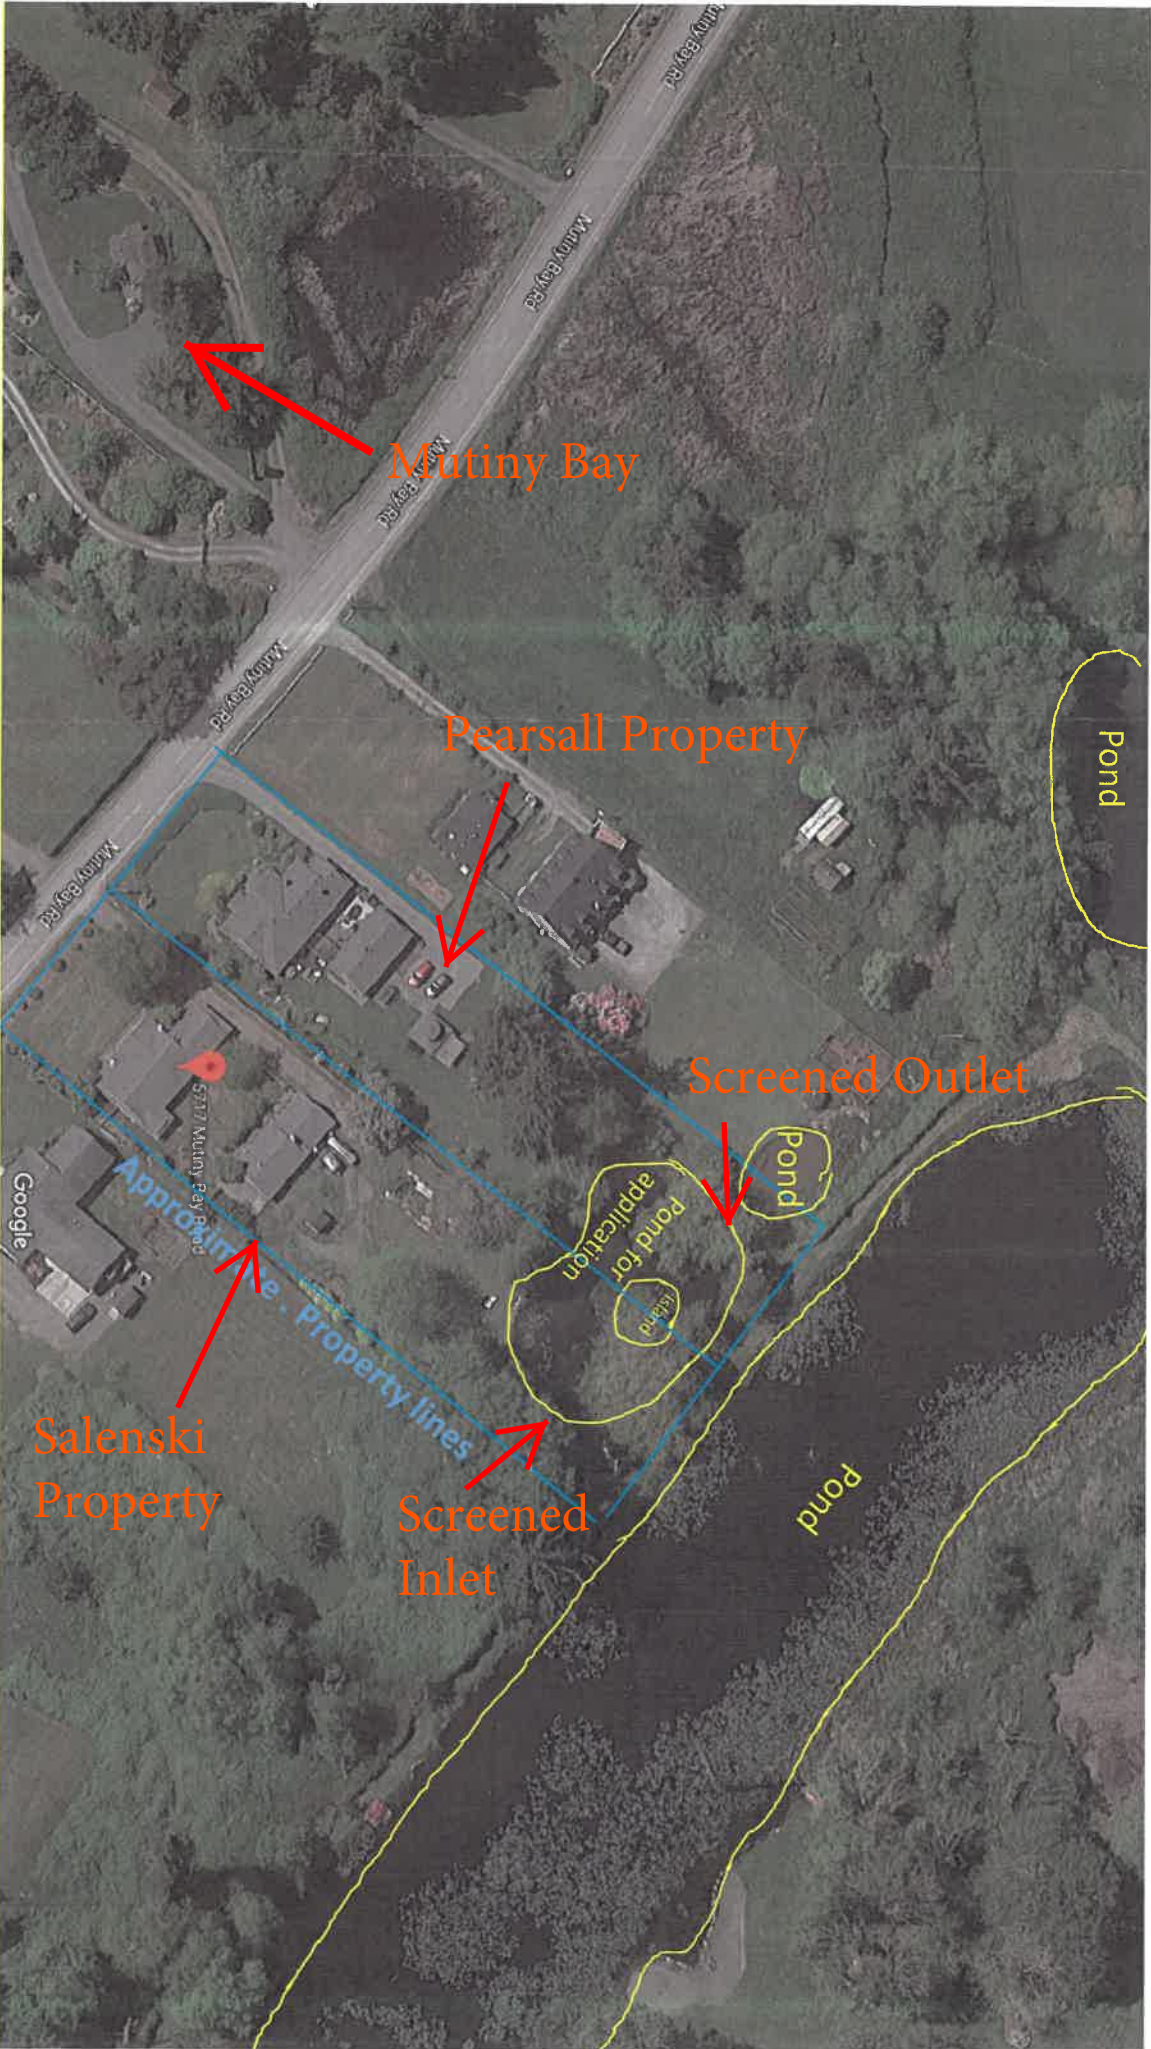

# Salenski 2

November 28, 2018

1:72,224

-  Township
-  Section

Sources: Esri, HERE, Garmin, Intermap, increment P Corp., GEBCO, USGS, FAO, NPS, NRCAN, GeoBase, IGN, Kadaster NL, Ordnance Survey, Esri Japan, METI, Esri China (Hong Kong), swisstopo, © OpenStreetMap contributors, and the GIS User Community

Mutiny Bay

Pearsall Property

Pond

Screened Outlet

Pond

Pond for application

Pond

Pond

Screened Inlet

Salenski Property

Approximate Property lines

5317 Mutiny Bay Road

Google