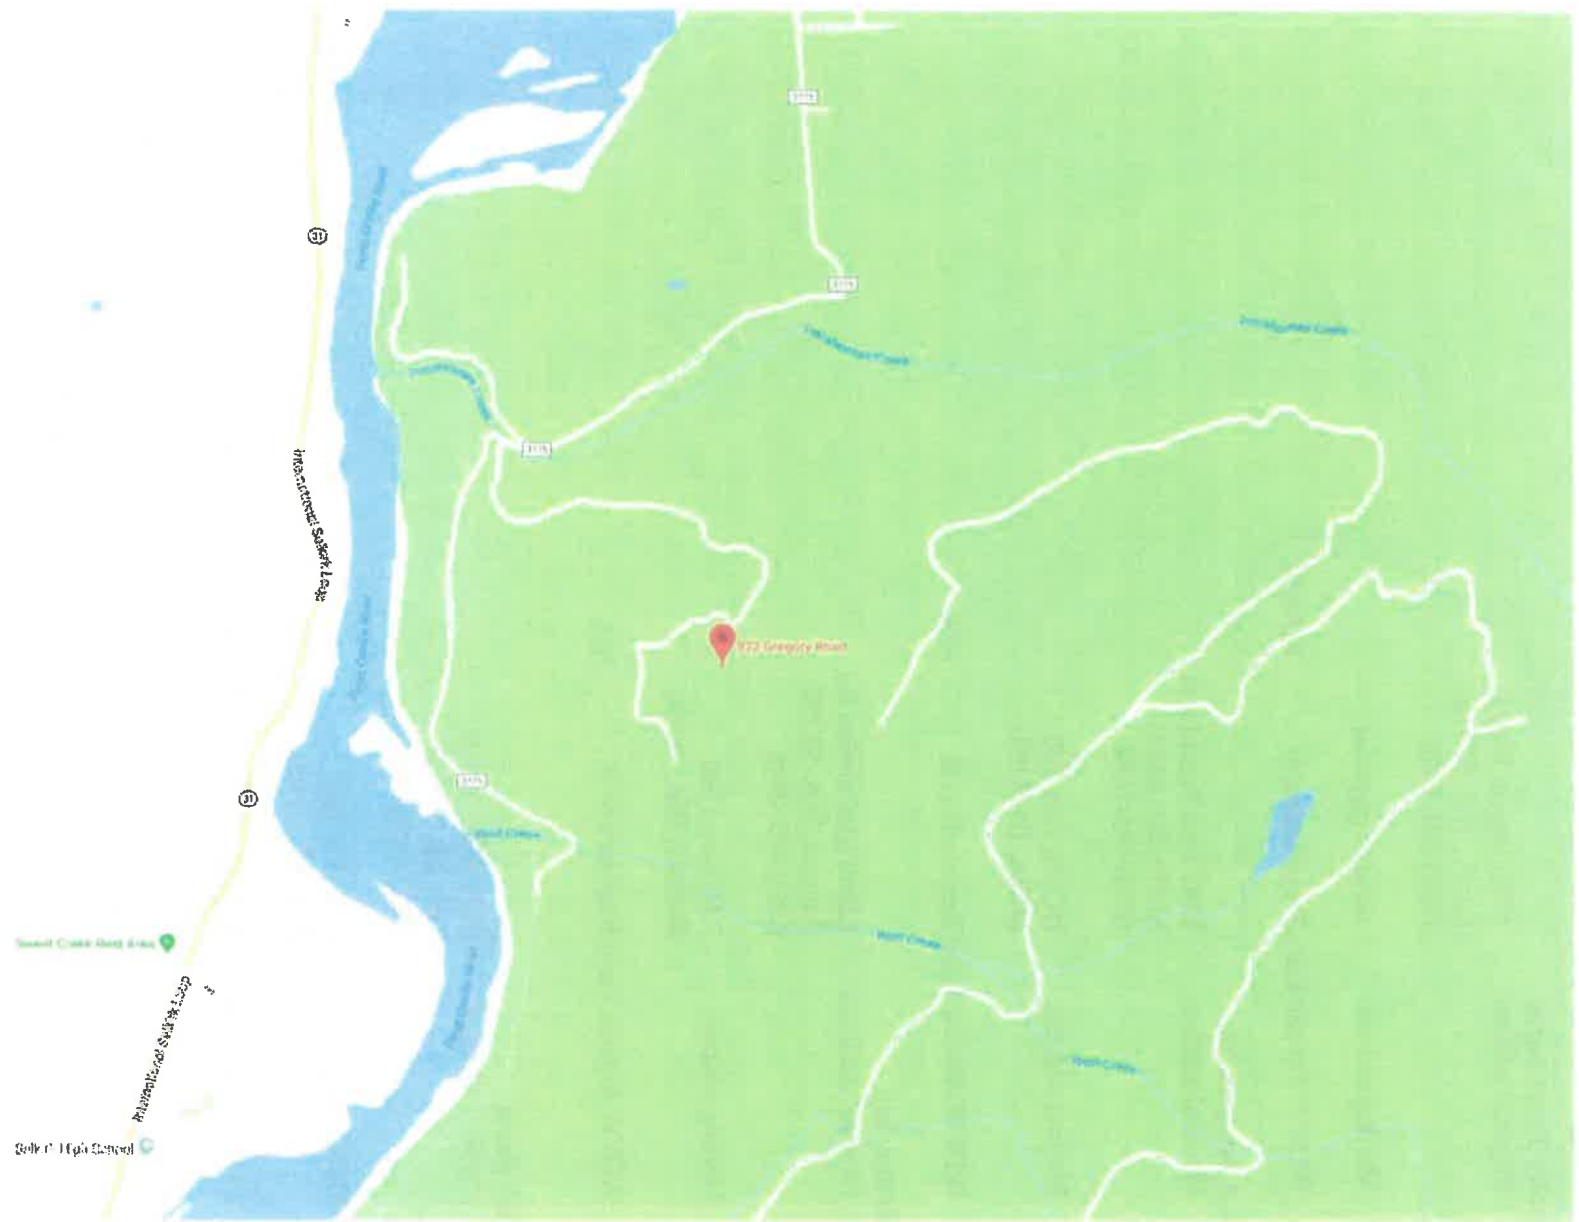

Google Maps 932 Gregory Rd

Tarta Grass Carp Application Pend Oreille County, WA Vicinity Map

600ft

Tarta Grass Carp stocking application

North pond (1.75 acres)

Legend

South pond (0.5 acres)

300 ft