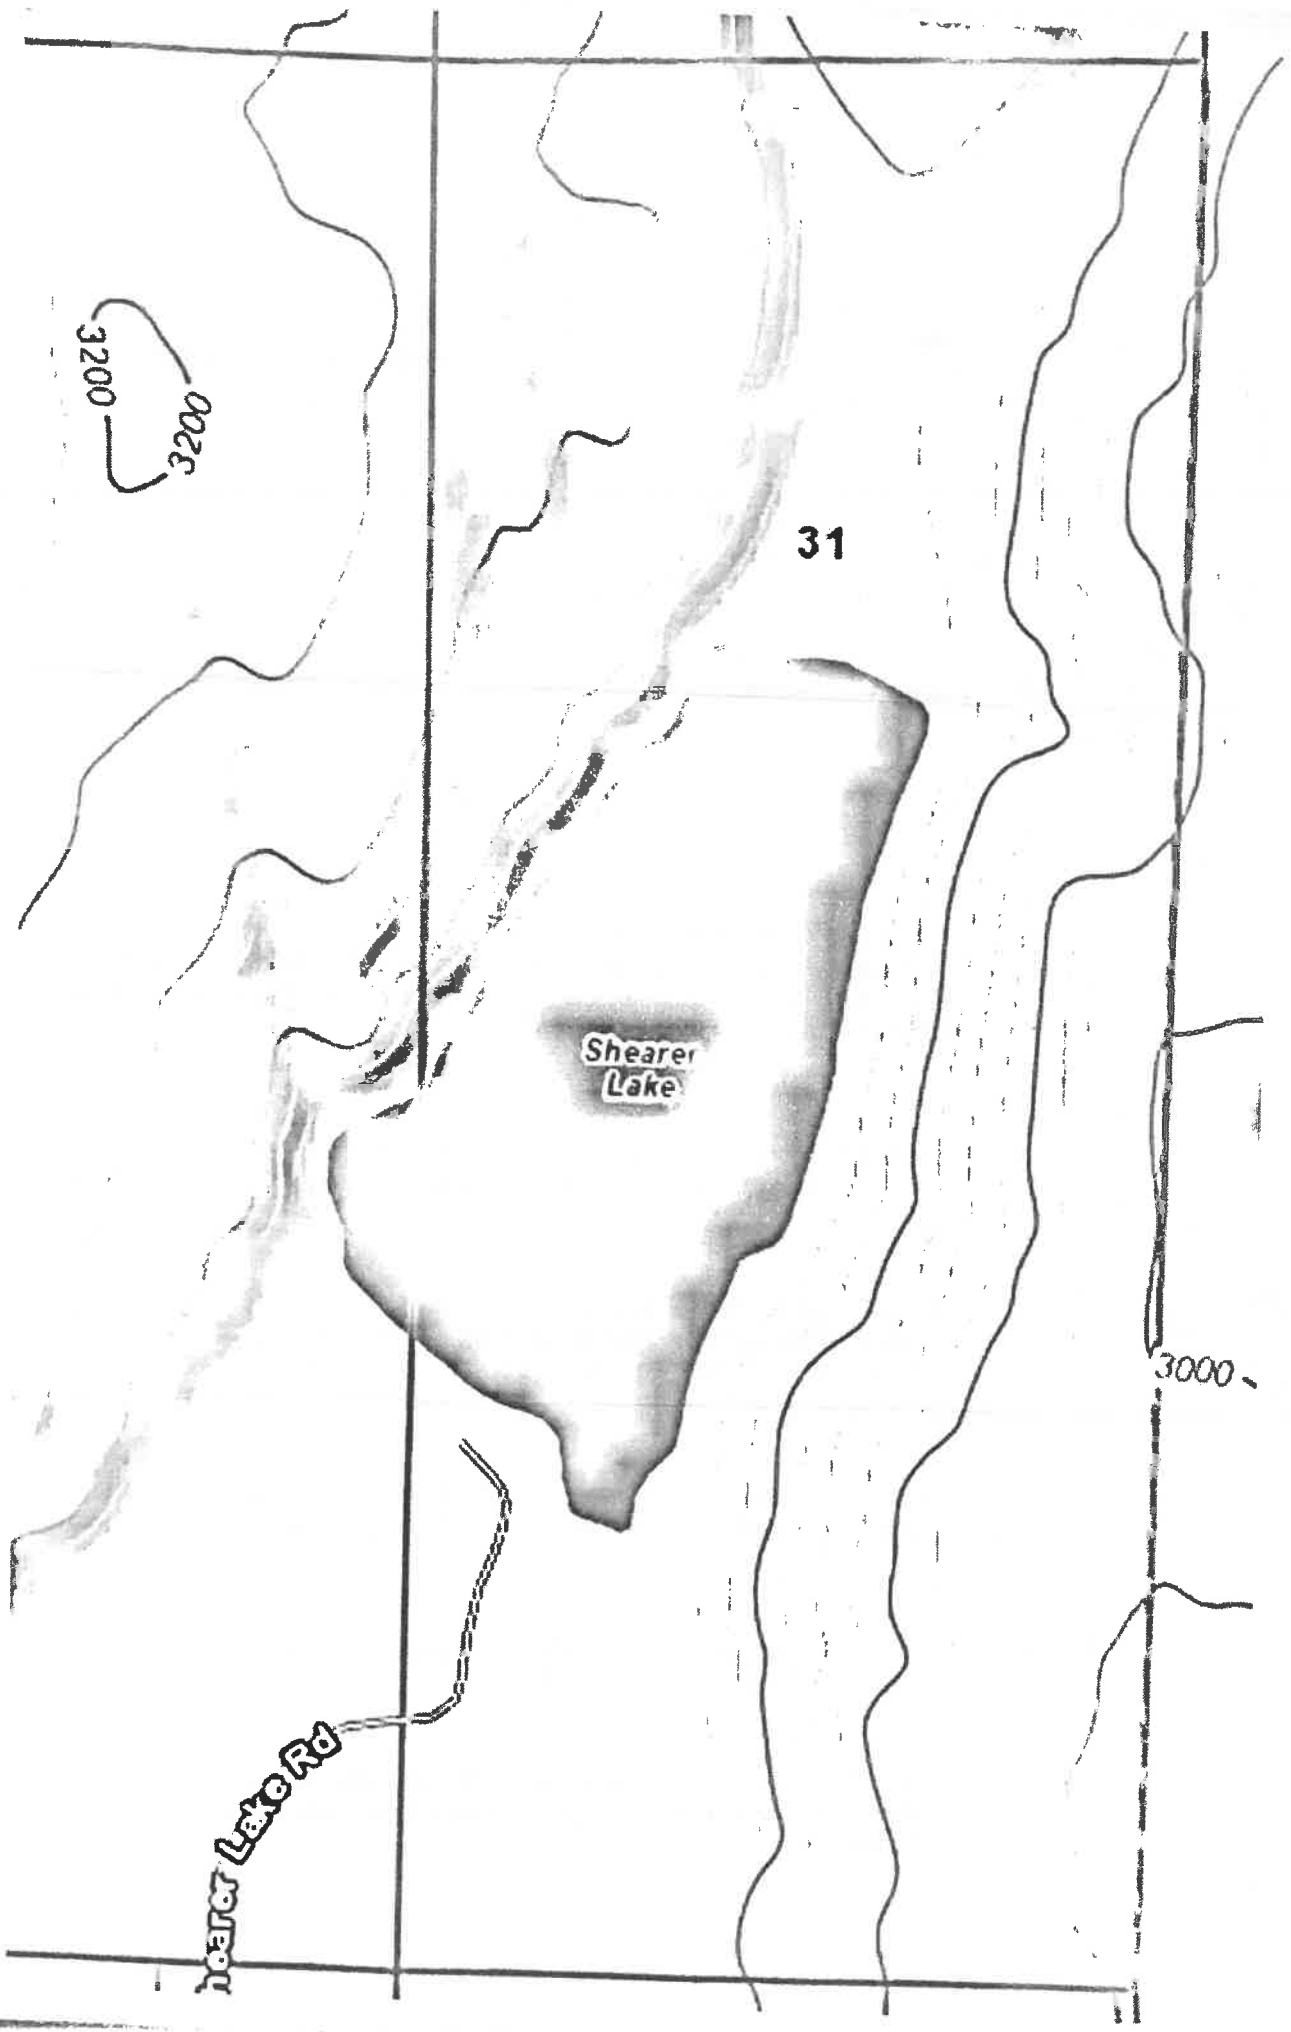

Google Maps 1481 Bench Rd

Map data ©2018 Google 10 mi

# Shearer Lake Grass Carp Application Pend Oreille County, WA Vicinity Map

3200

31

Shearer  
Lake

3000

Shearer Lake Rd

# Bailey Grass Carp stocking application

Shearer Lake (49 acres)

Legend

Shearer Lake  
Shearer Lake

Google Earth

© 2018 Google

1000 ft