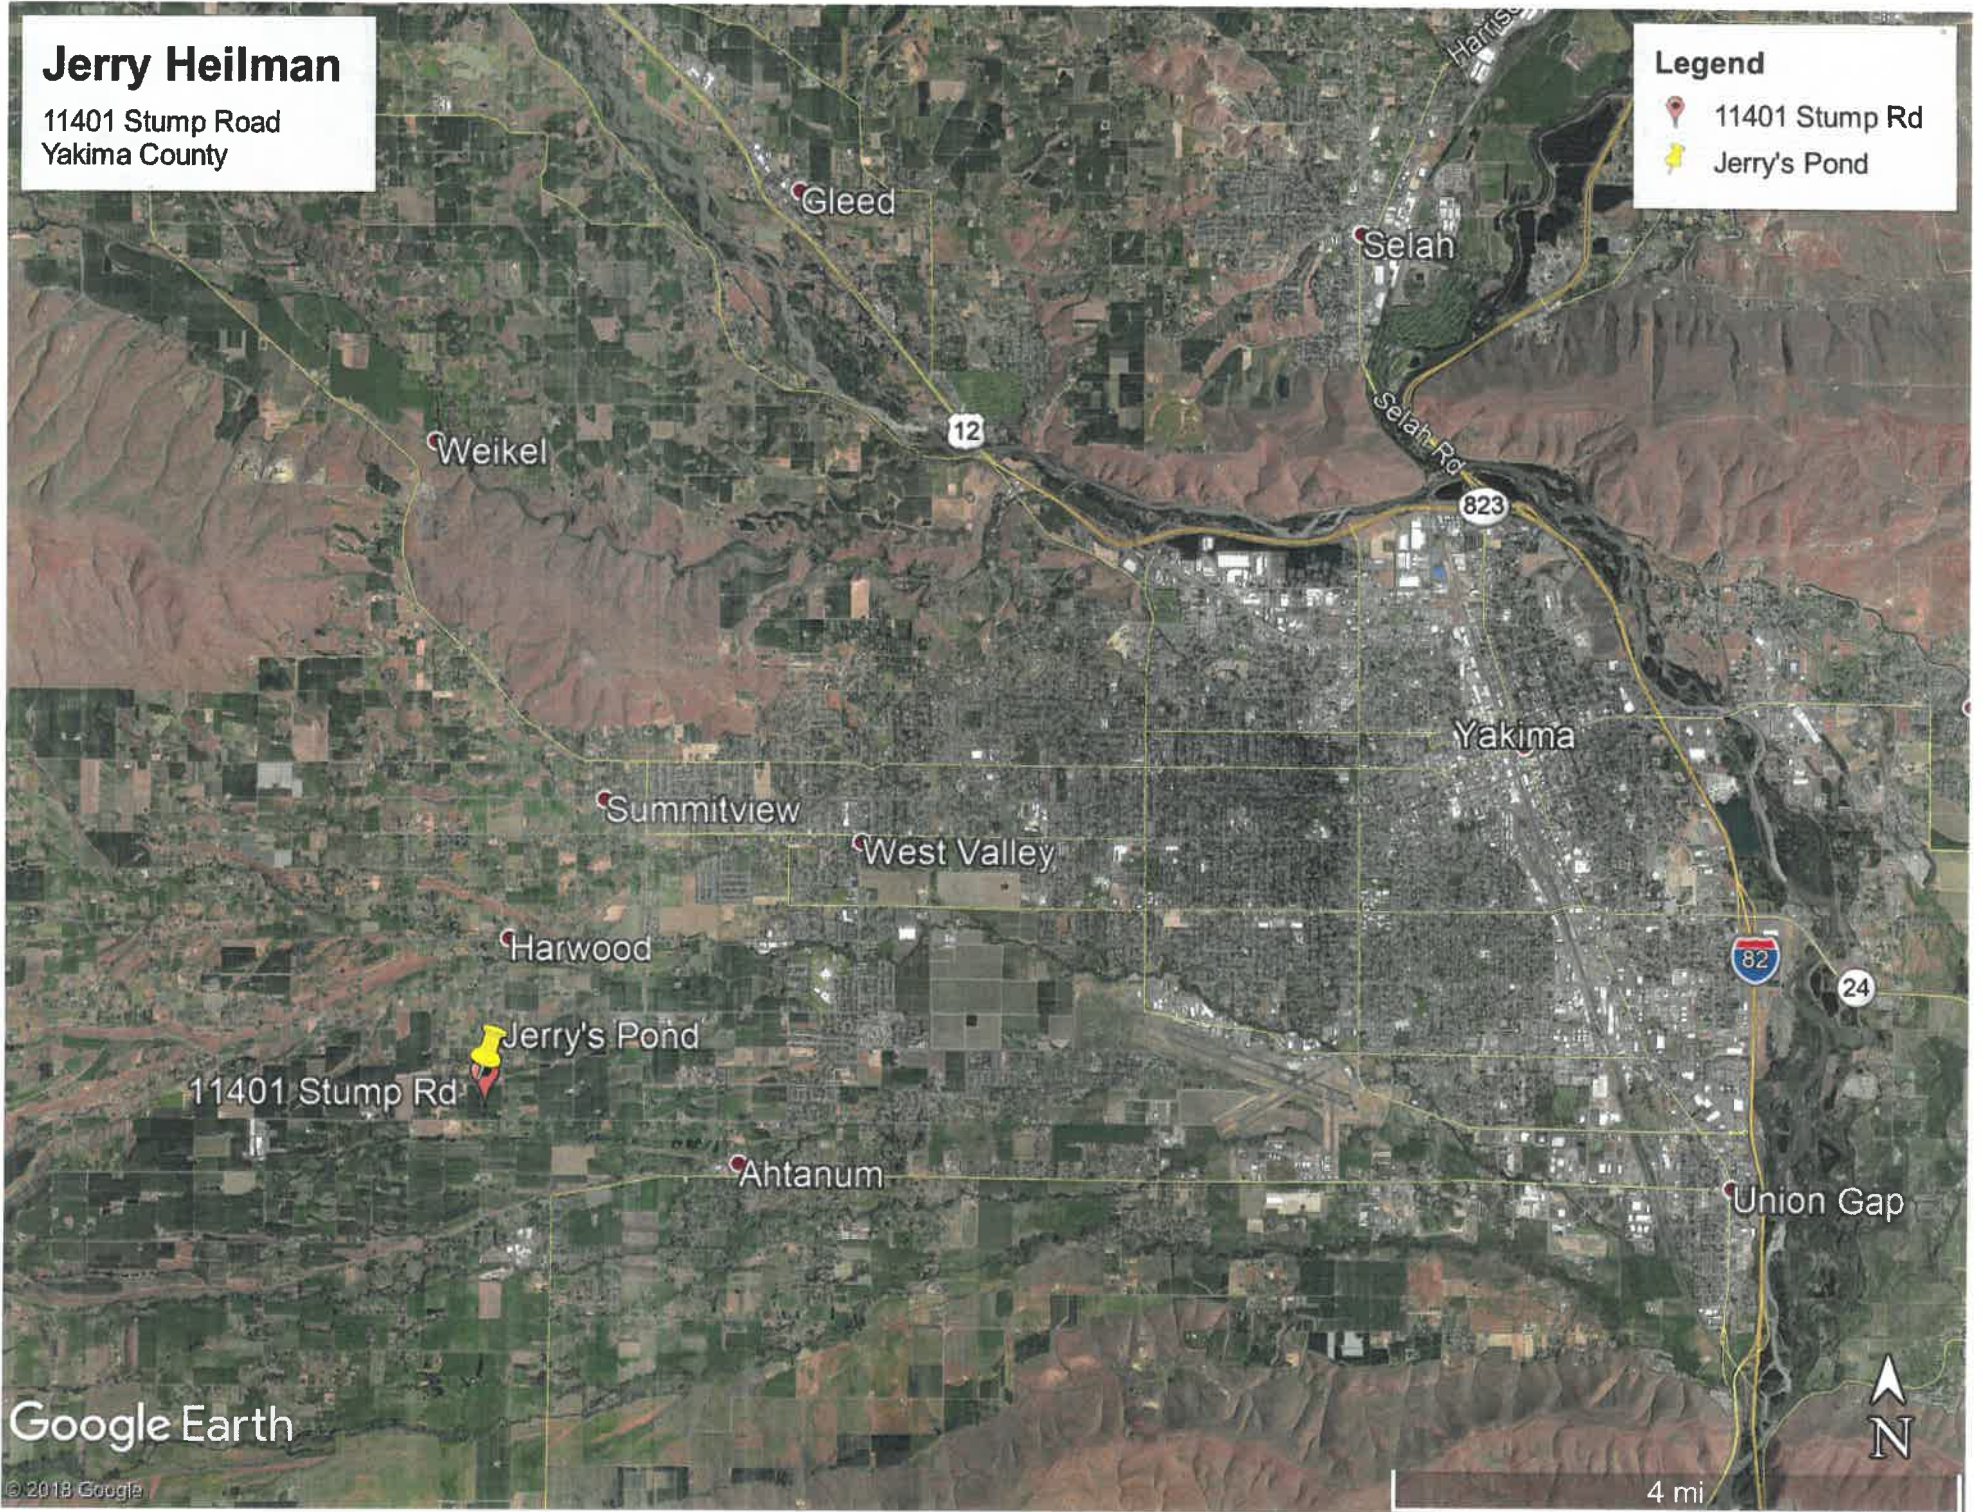

Jerry Heilman

Yakima County, WA
Grass Carp Stocking Application

Legend
Jerry's Pond

Jerry Heilman

11401 Stump Road
Yakima County

Legend

-  11401 Stump Rd
-  Jerry's Pond

Jerry Heilman

11401 Stump Road
Yakima County

Legend

-  11401 Stump Rd
-  Jerry's Pond

 Jerry's Pond

 11401 Stump Rd

Stump Rd

Google Earth

© 2018 Google

200 ft