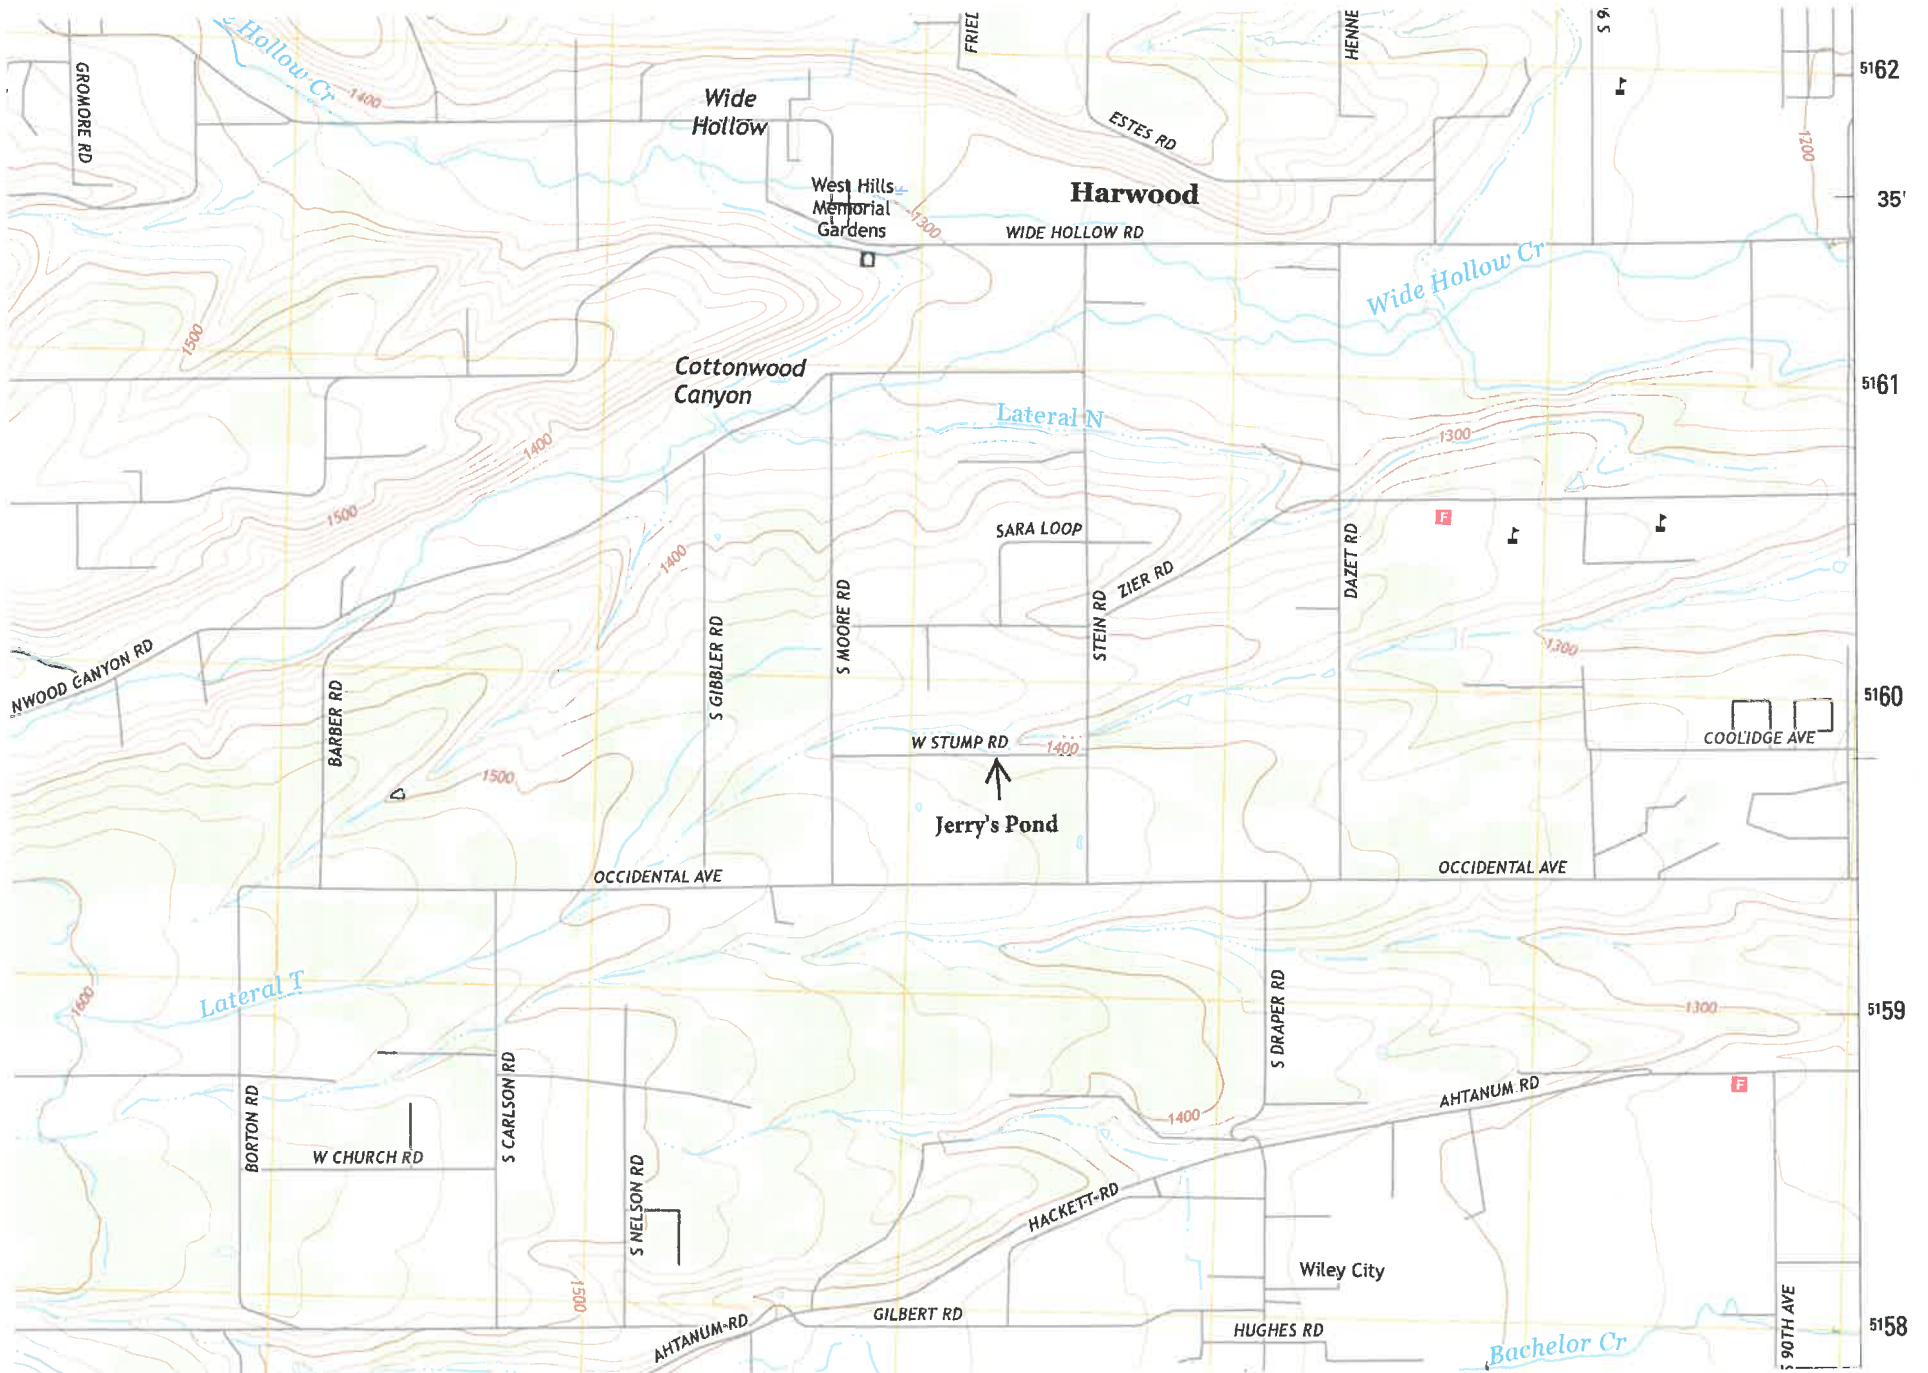

Jerry Heilman

Yakima County, WA
Grass Carp Stocking Application

Legend
Jerry's Pond

Jerry Heilman

11401 Stump Road
Yakima County

Legend

-  11401 Stump Rd
-  Jerry's Pond

Jerry Heilman

11401 Stump Road
Yakima County

Legend

-  11401 Stump Rd
-  Jerry's Pond

 Jerry's Pond

 11401 Stump Rd

Stump Rd

Google Earth

© 2018 Google

200 ft