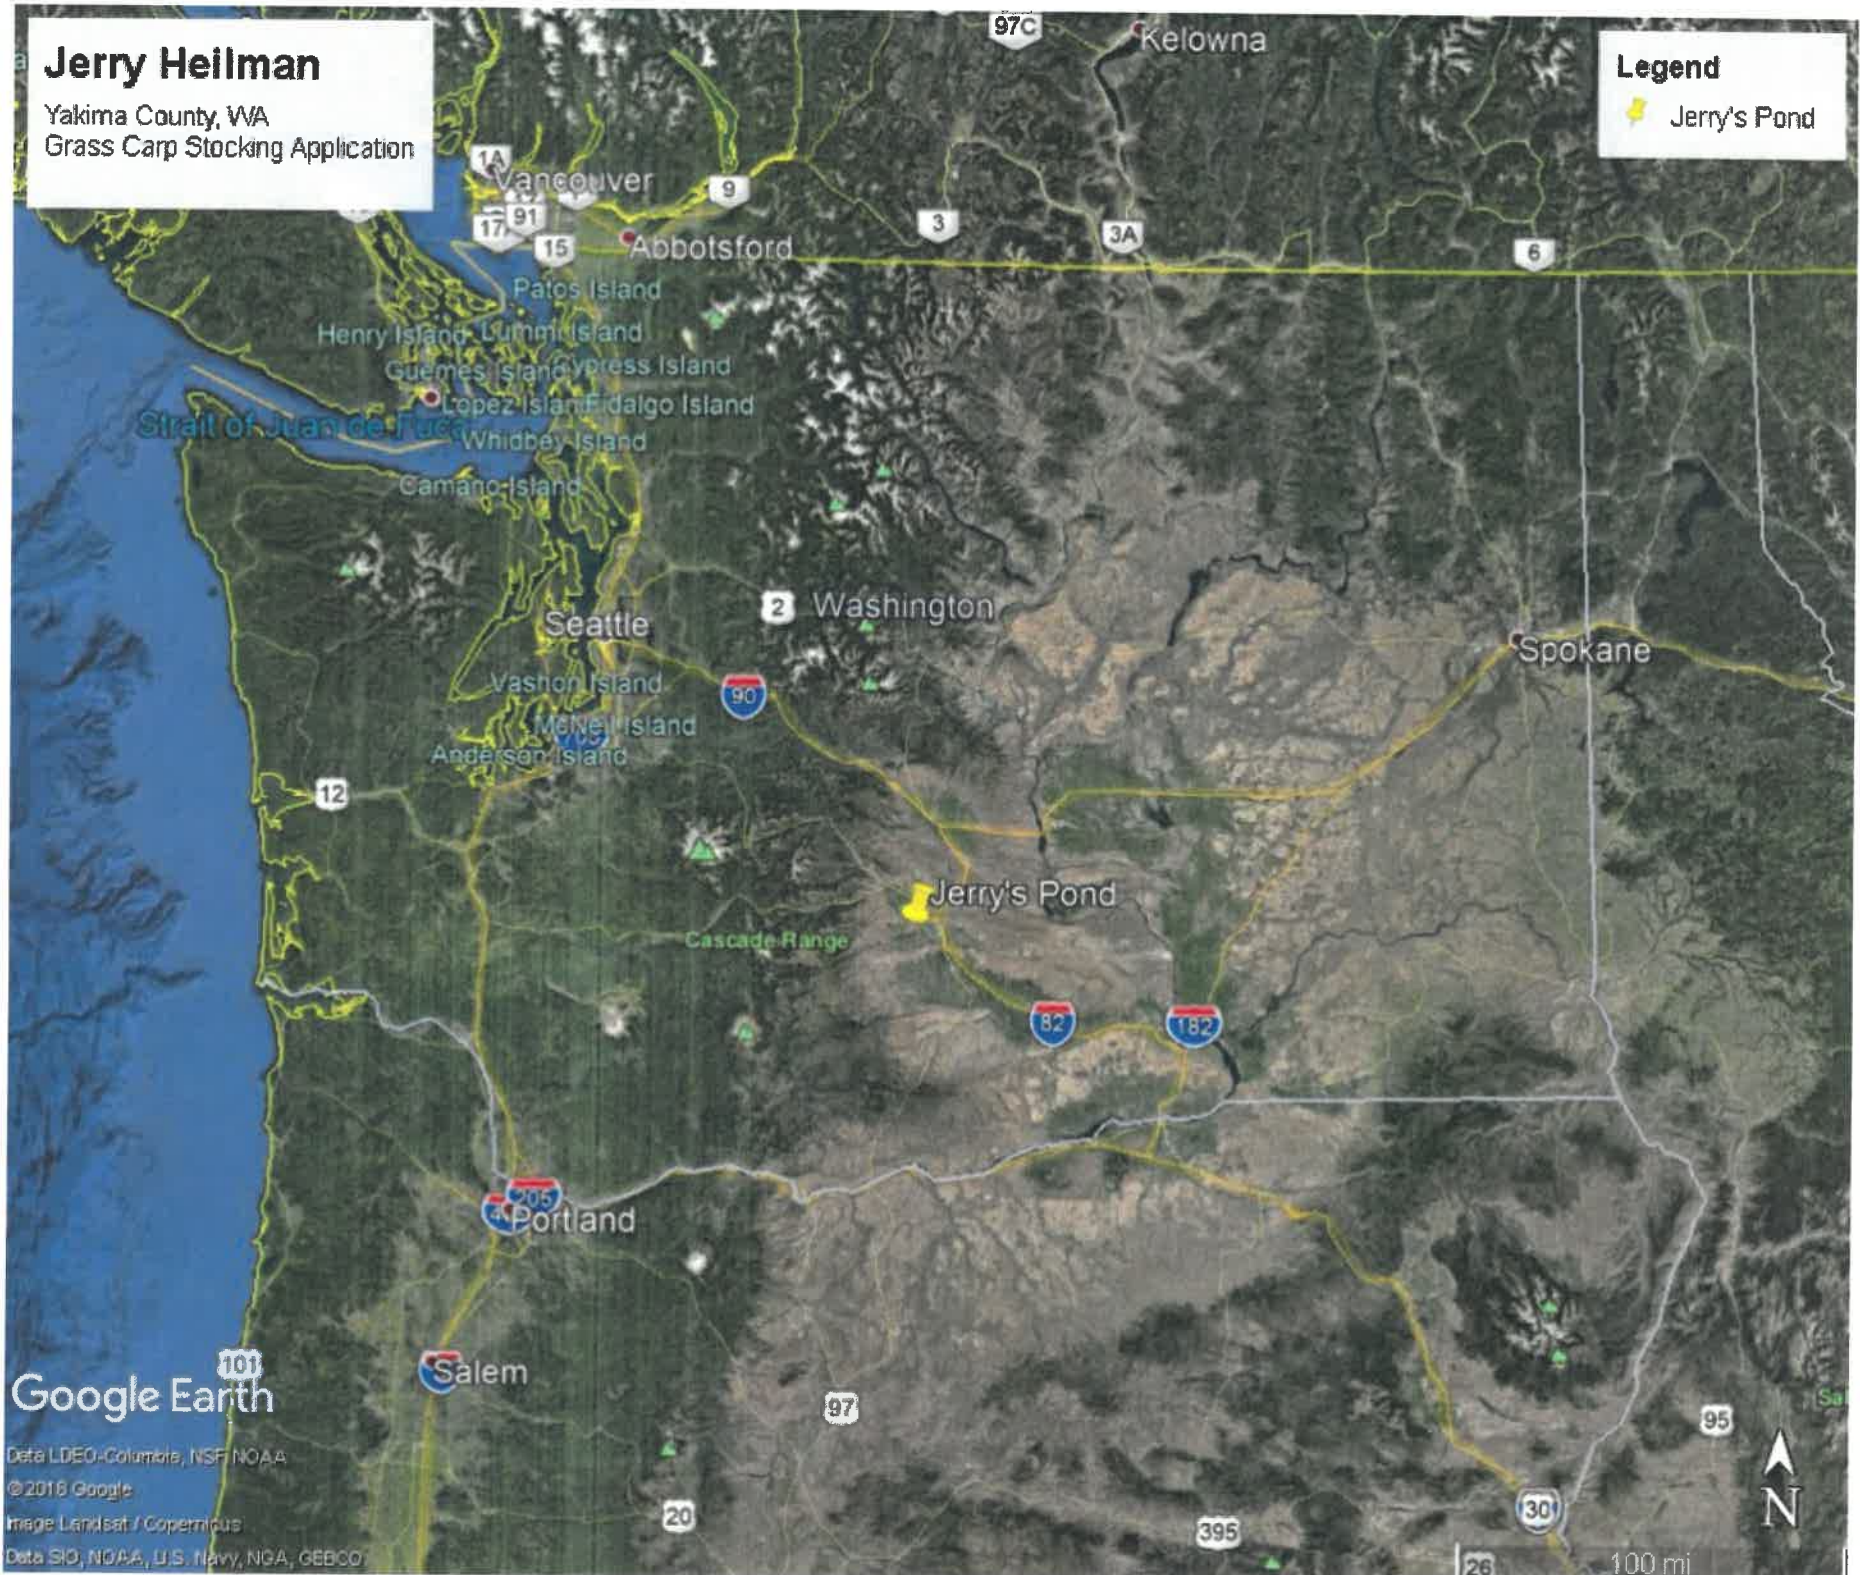

Jerry Heilman

Yakima County, WA
Grass Carp Stocking Application

Legend
Jerry's Pond

Jerry Heilman

11401 Stump Road
Yakima County

Legend

-  11401 Stump Rd
-  Jerry's Pond

Jerry Heilman

11401 Stump Road
Yakima County

Legend

-  11401 Stump Rd
-  Jerry's Pond

 Jerry's Pond

 11401 Stump Rd

Stump Rd

Google Earth

© 2018 Google

200 ft