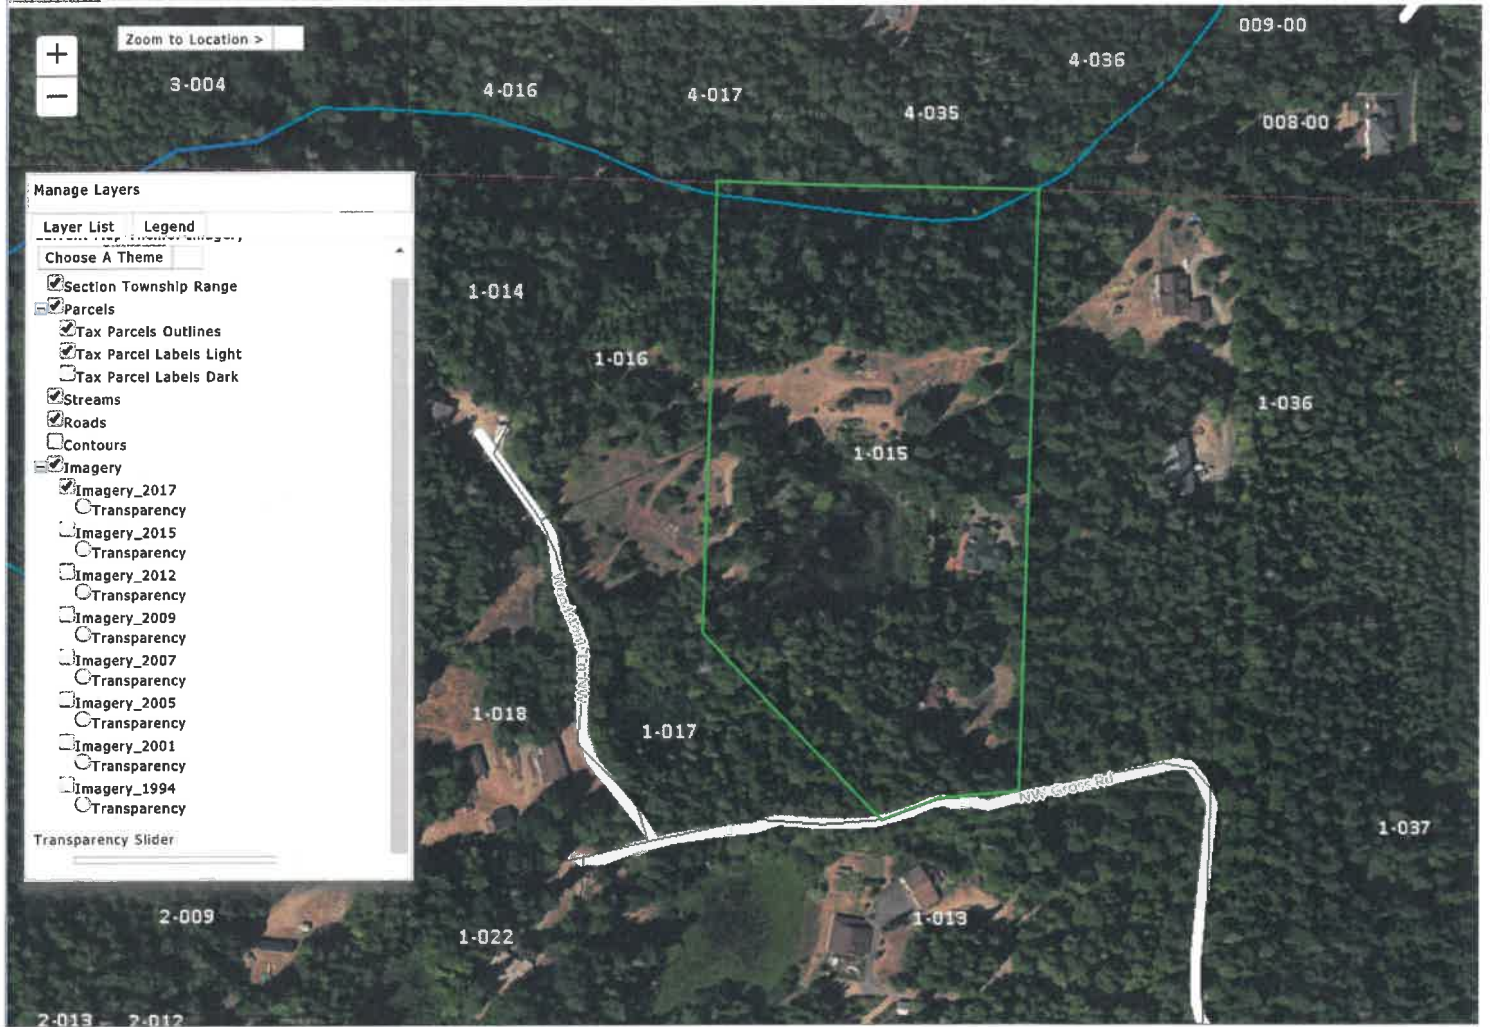

Search Options

- ☐ Parcel No
- ☒ Site Address
- ☐ Mail Address

Parcel Search

Show results in a table, not the map

Map Scale: 1 : 2,400

Contact GIS

Disclaimer

Help

Zoom In   Zoom Out   Full Extent   Prev Extent   Next Extent   Pan   Draw   Measure   Layers   Results   Print

Zoom to Location >

+

-

3-004   4-016   4-017   4-035   4-036   009-00

Manage Layers

1. Layer List   Legend
2. Choose A Theme
3. ☒ Section Township Range
   - ☒ Parcels
   - ☒ Tax Parcels Outlines
   - ☒ Tax Parcel Labels Light
   - ☐ Tax Parcel Labels Dark
   - ☒ Streams
   - ☒ Roads
   - ☐ Contours
   - ☒ Imagery
     - ☒ Imagery_2017
     - ☐ Transparency
     - ☐ Imagery_2015
     - ☐ Transparency
     - ☐ Imagery_2012
     - ☐ Transparency
     - ☐ Imagery_2009
     - ☐ Transparency
     - ☐ Imagery_2007
     - ☐ Transparency
     - ☐ Imagery_2005
     - ☐ Transparency
     - ☐ Imagery_2001
     - ☐ Transparency
     - ☐ Imagery_1994
     - ☐ Transparency

Transparency Slider