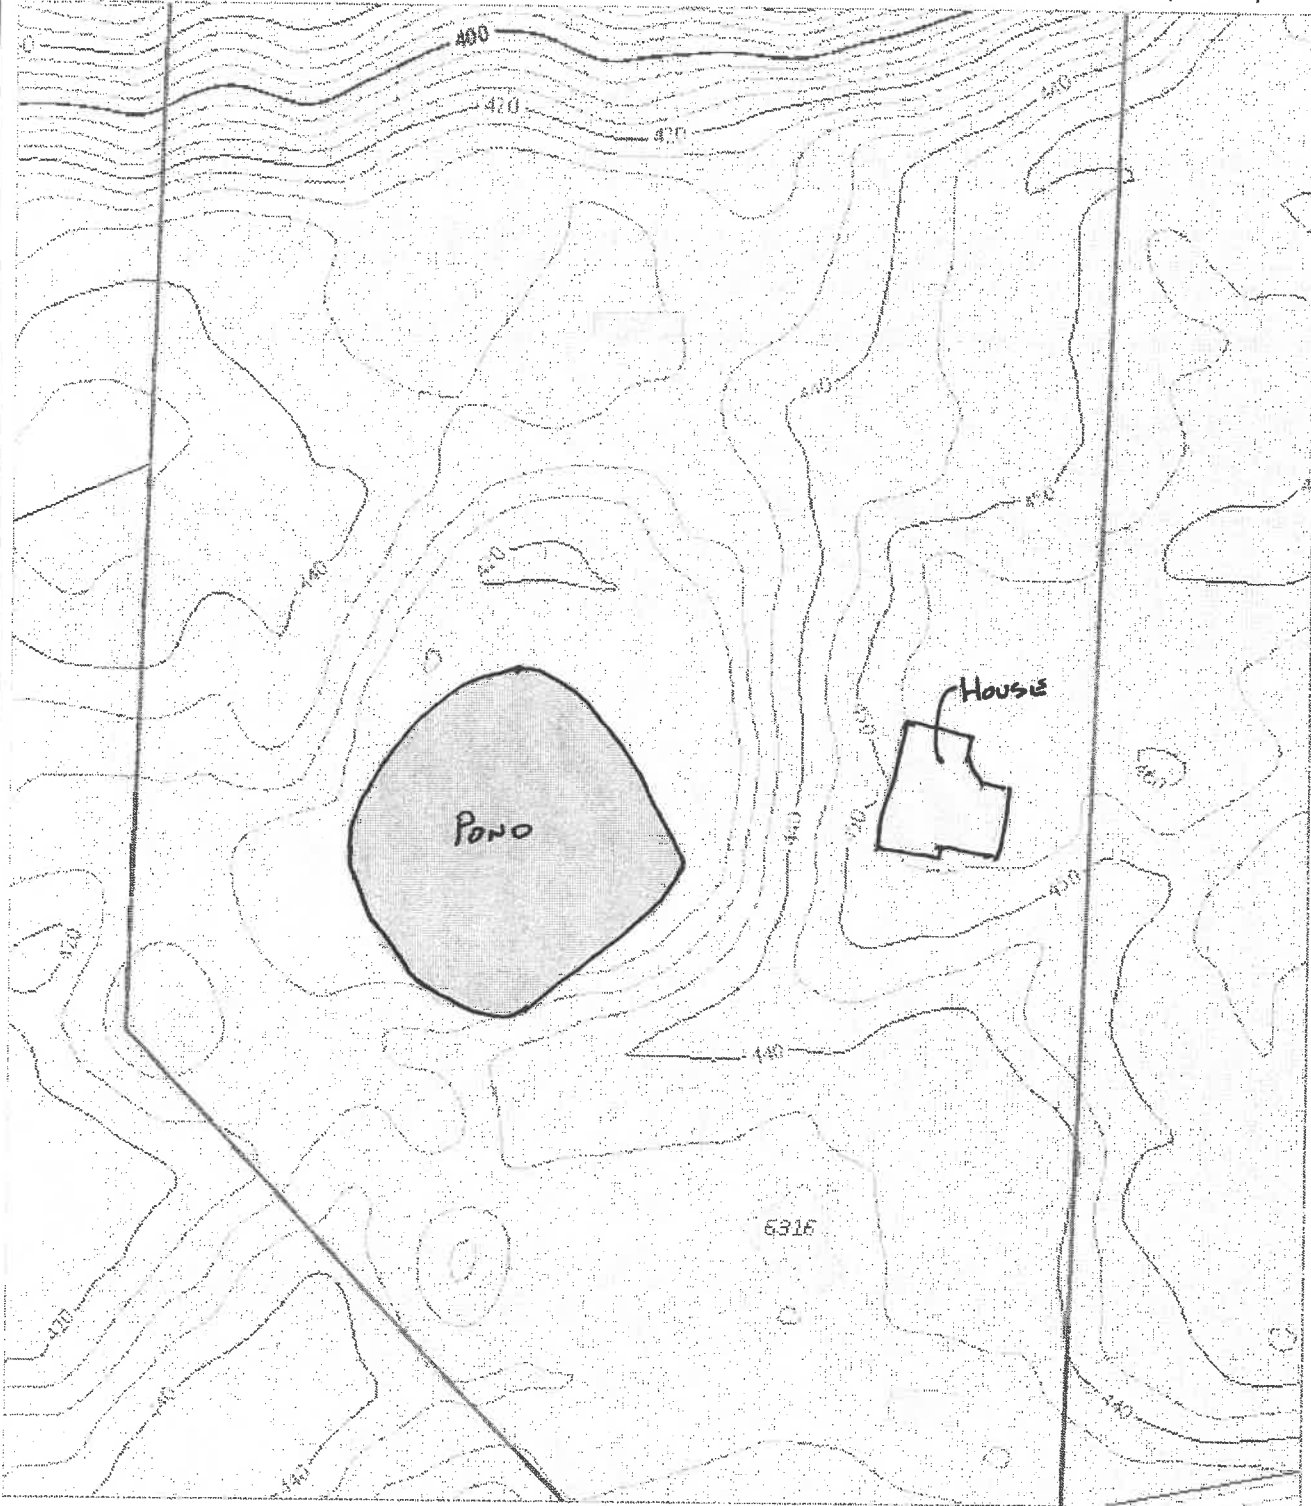

Map Scale: 1 : 2,400

Contact GIS

Disclaimer

Help

Zoom In Zoom Out Full Extent Prev Extent Next Extent Pan Draw Measure Layers Results Print

Zoom to Location >

+

-

3-004 4-016 4-017 4-035 4-036 009-00

Manage Layers

- Layer List Legend
- Choose A Theme
- Section Township Range
 - Parcels
 - Tax Parcels Outlines
 - Tax Parcel Labels Light
 - Tax Parcel Labels Dark
 - Streams
 - Roads
 - Contours
 - Imagery
 - Imagery_2017
 - Transparency
 - Imagery_2015
 - Transparency
 - Imagery_2012
 - Transparency
 - Imagery_2009
 - Transparency
 - Imagery_2007
 - Transparency
 - Imagery_2005
 - Transparency
 - Imagery_2001
 - Transparency
 - Imagery_1994
 - Transparency

Transparency Slider

Map Scale: 1 : 4,800

Printed: Thursday, Jan 25, 2019

** This map is not a substitute for field survey **

Comments

6316 NW Gross Road
BREMERTON, WA 98312

SECTION:34 TOWNSHIP:TWP25 RANGE:1W
(NE/4TH QTR)